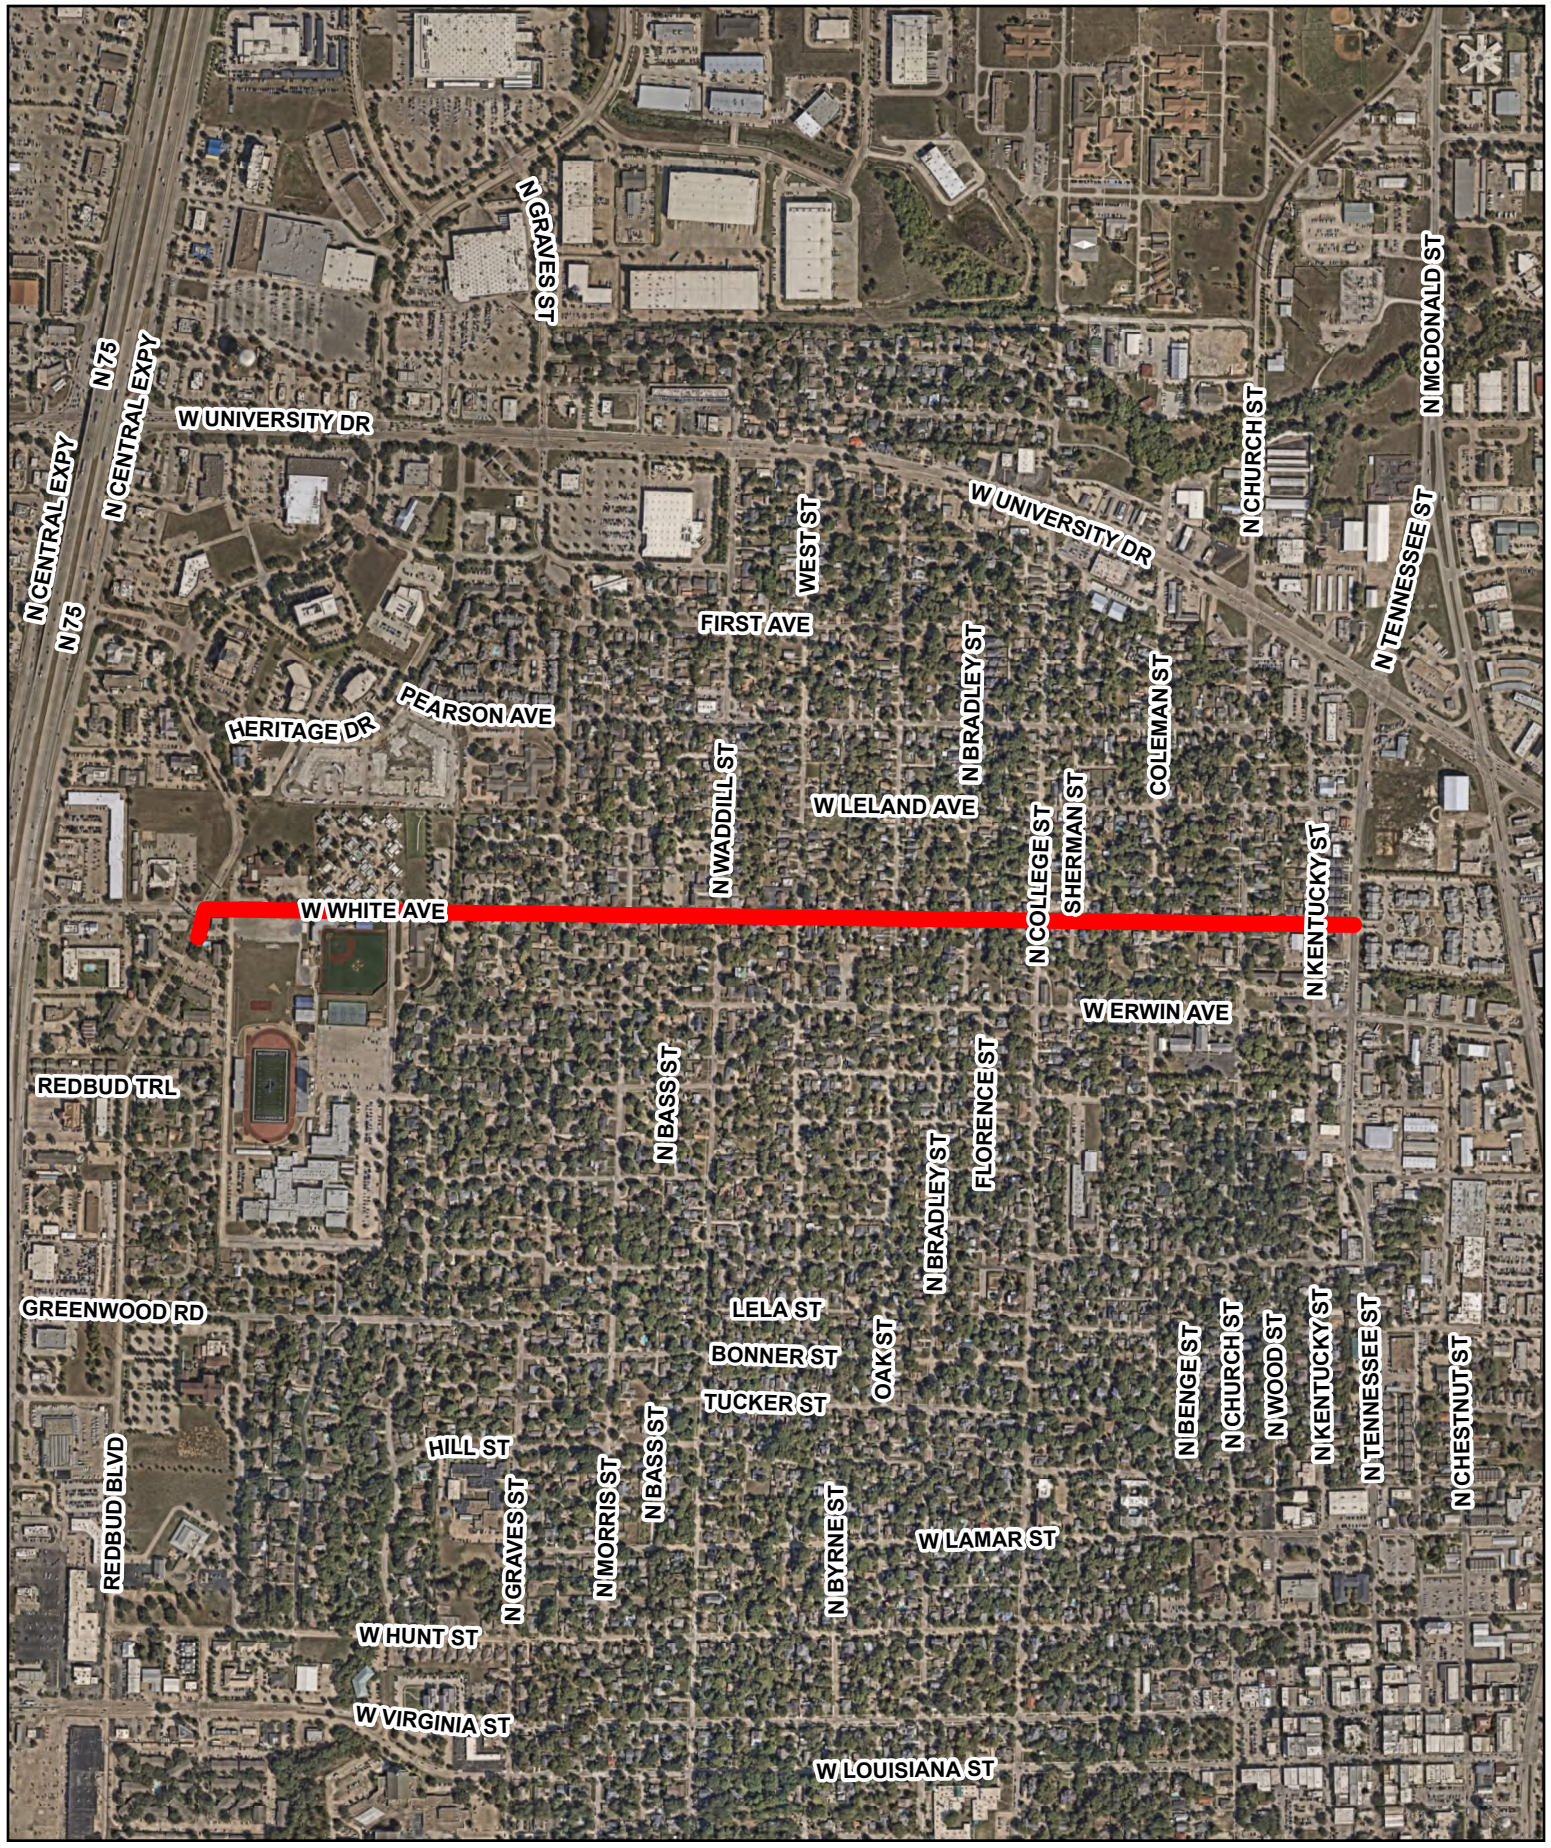

Location Map

ST2304

White Avenue Sidewalk and Accessibility Improvements Project

Source: Engineering GIS
Date: 10/23/2024

DISCLAIMER: This map and information contained in it were developed exclusively for use by the City of McKinney. Any use or reliance on this map by anyone else is at that party's risk and without liability to the City of McKinney, its officials or employees for any discrepancies, errors, or variances which may exist.