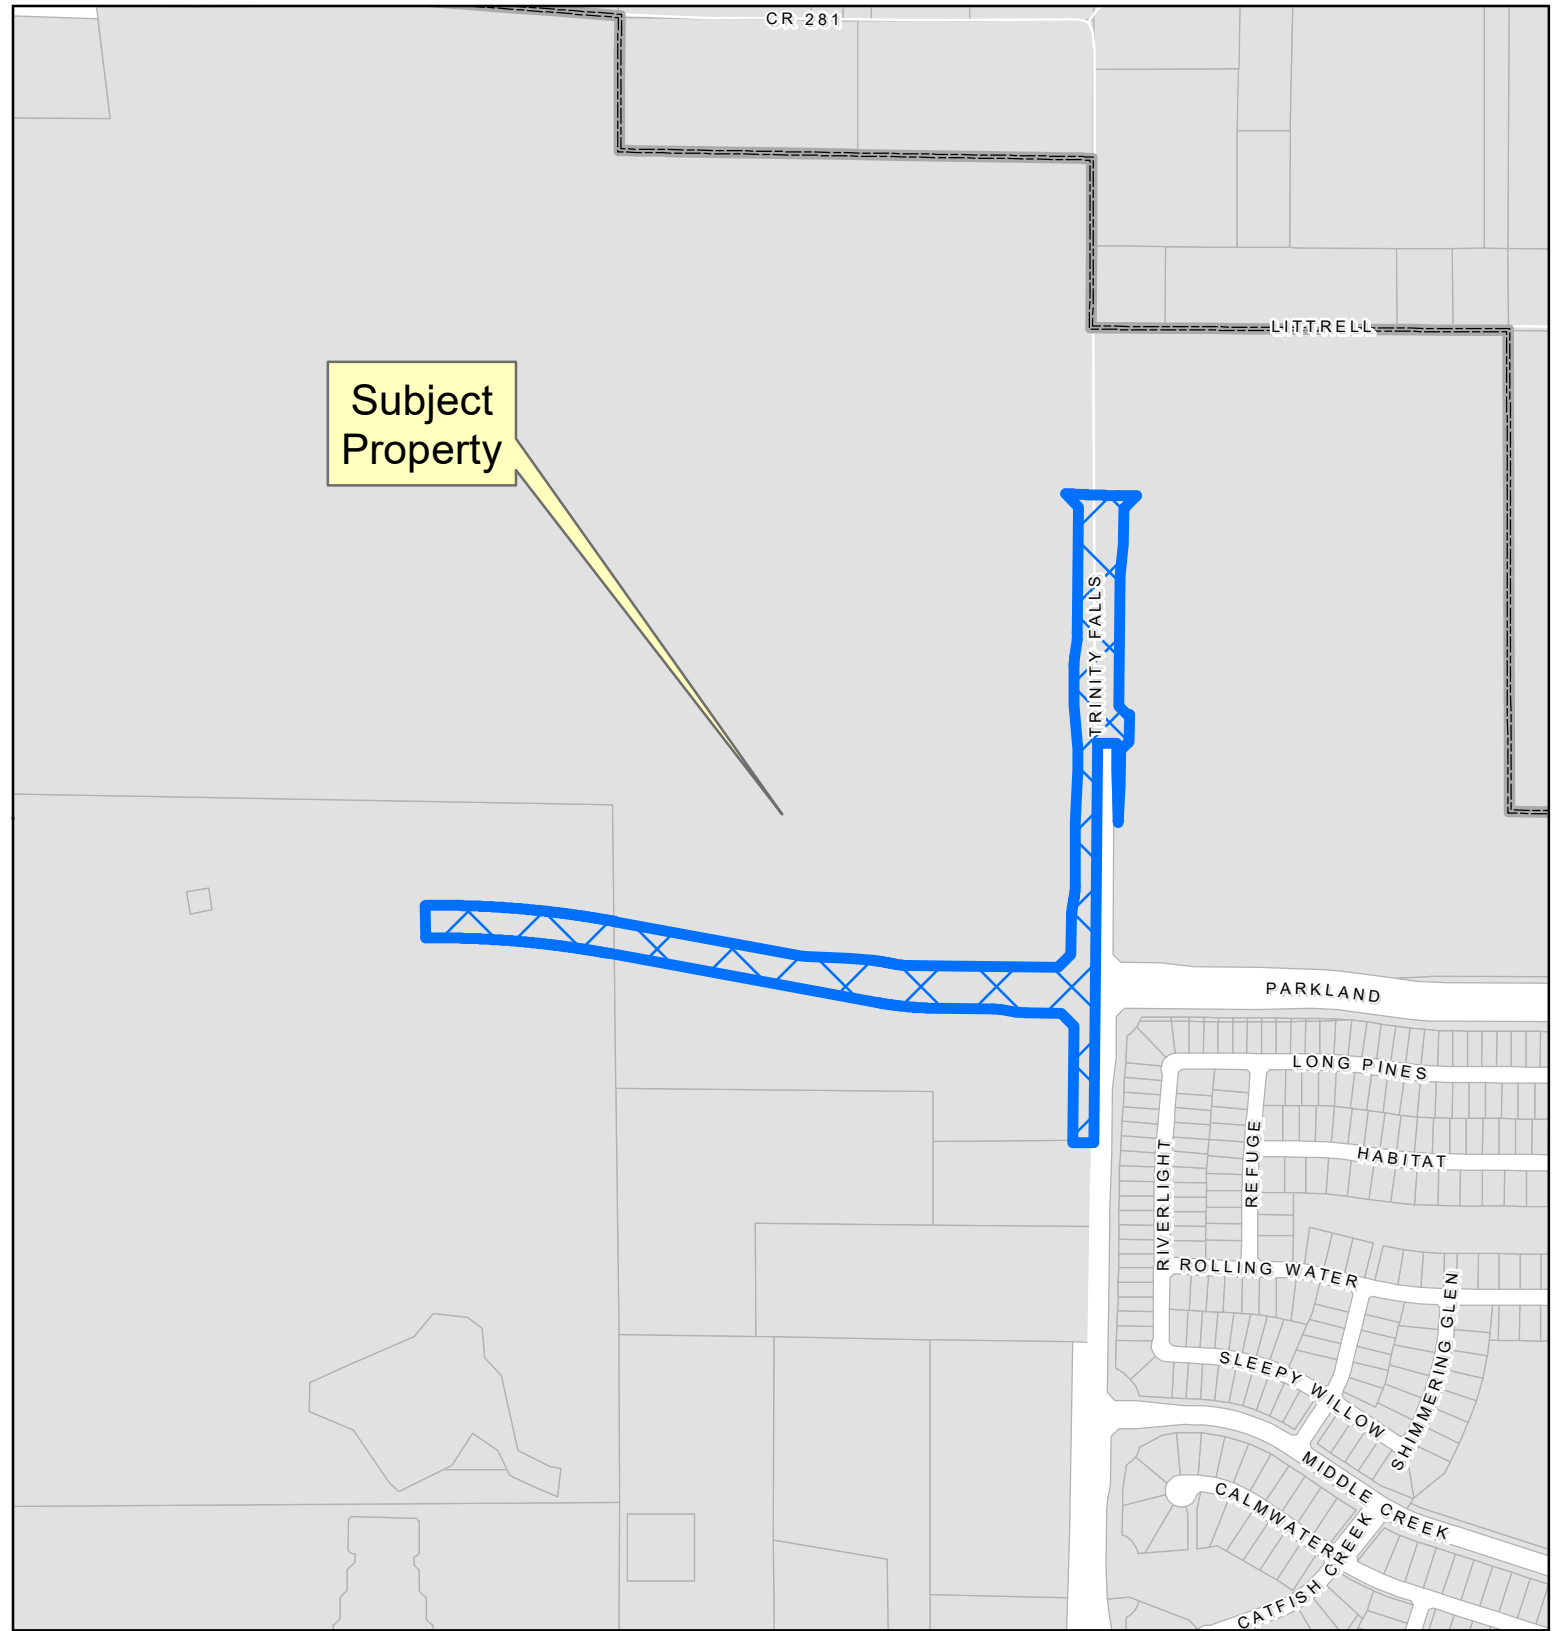

REFUGE

ROLLING WATER

SLEEPY WILLOW

SHIMMERING GLEN

MIDDLE CREEK

CALM WATER CREEK

CATFISH CREEK

20-00045UP

Vicinity Map

Location Map

PLAT2023-0159

DISCLAIMER: This map and information contained in it were developed exclusively for use by the City of McKinney. Any use or reliance on this map by anyone else is at that party's risk and without liability to the City of McKinney, its officials or employees for any discrepancies, errors, or variances which may exist.