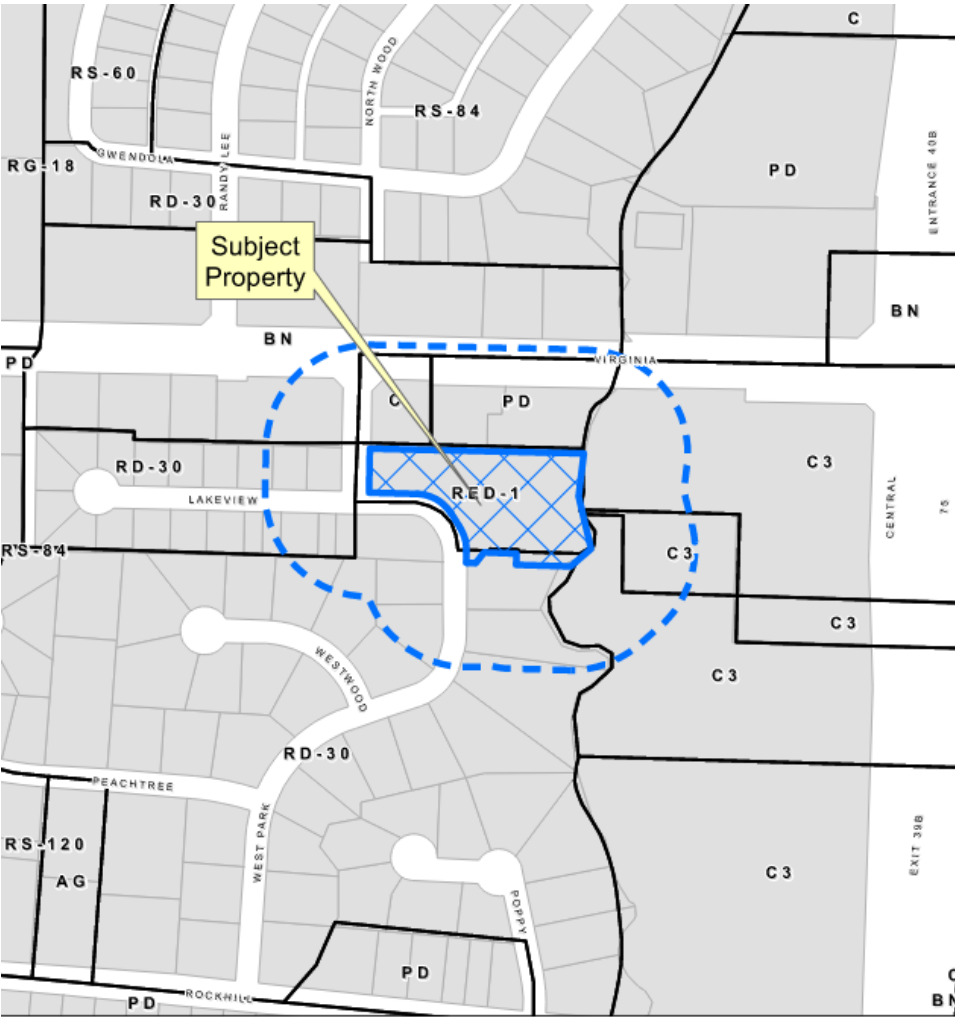

# 105 S West Park Dr Rezone

23-0039Z

# Location Map

# Aerial Exhibit

Vicinity Map

# Proposed Zoning Exhibit