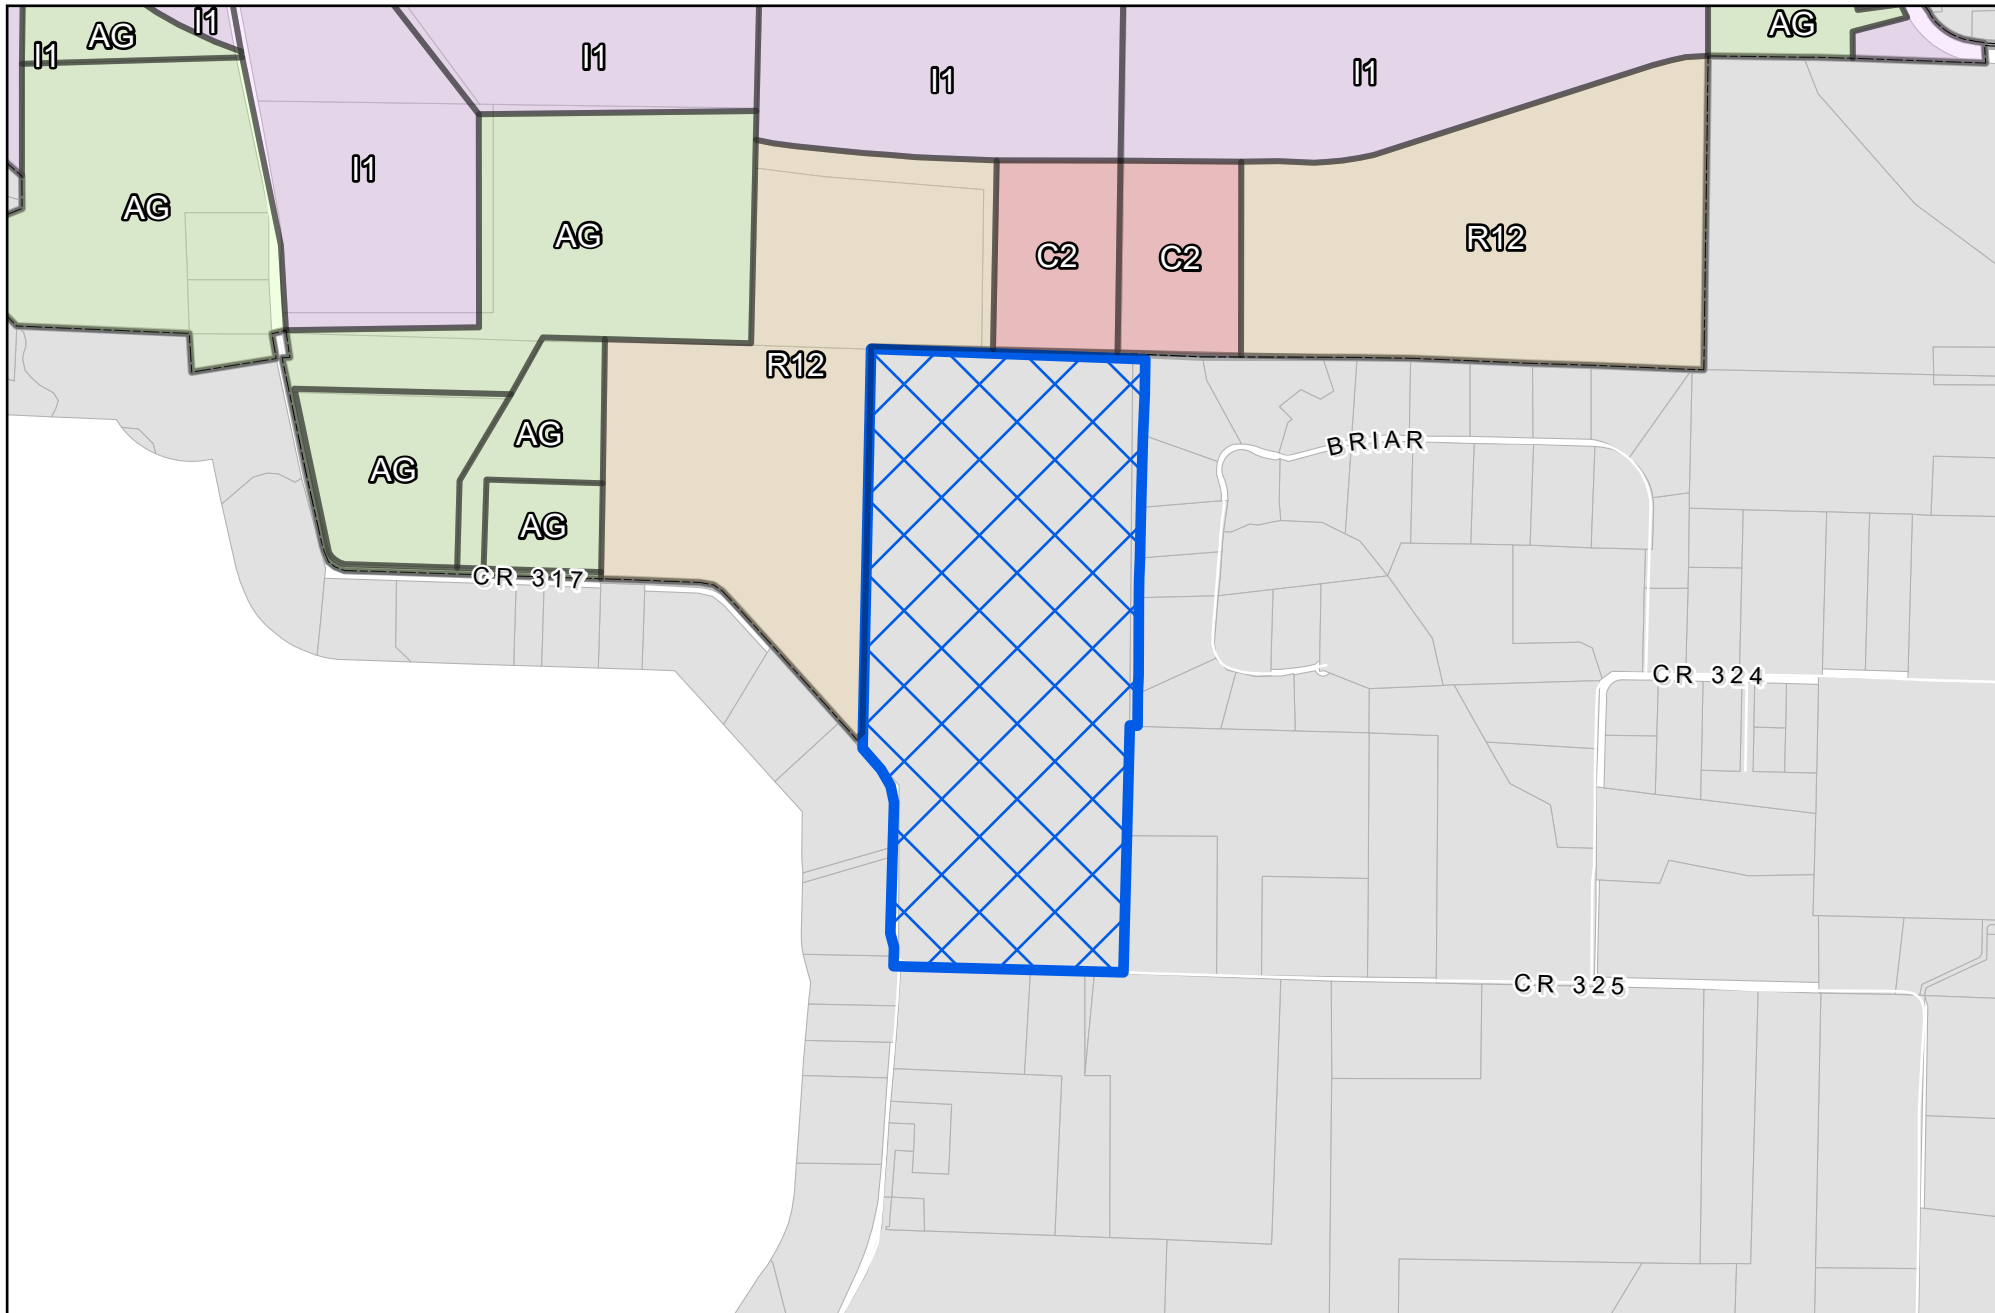

Vicinity Map

ZONE2026-0058

DISCLAIMER: This map and information contained in it were developed exclusively for use by the City of McKinney. Any use or reliance on this map by anyone else is at that party's risk and without liability to the City of McKinney, its officials or employees for any discrepancies, errors, or variances which may exist.