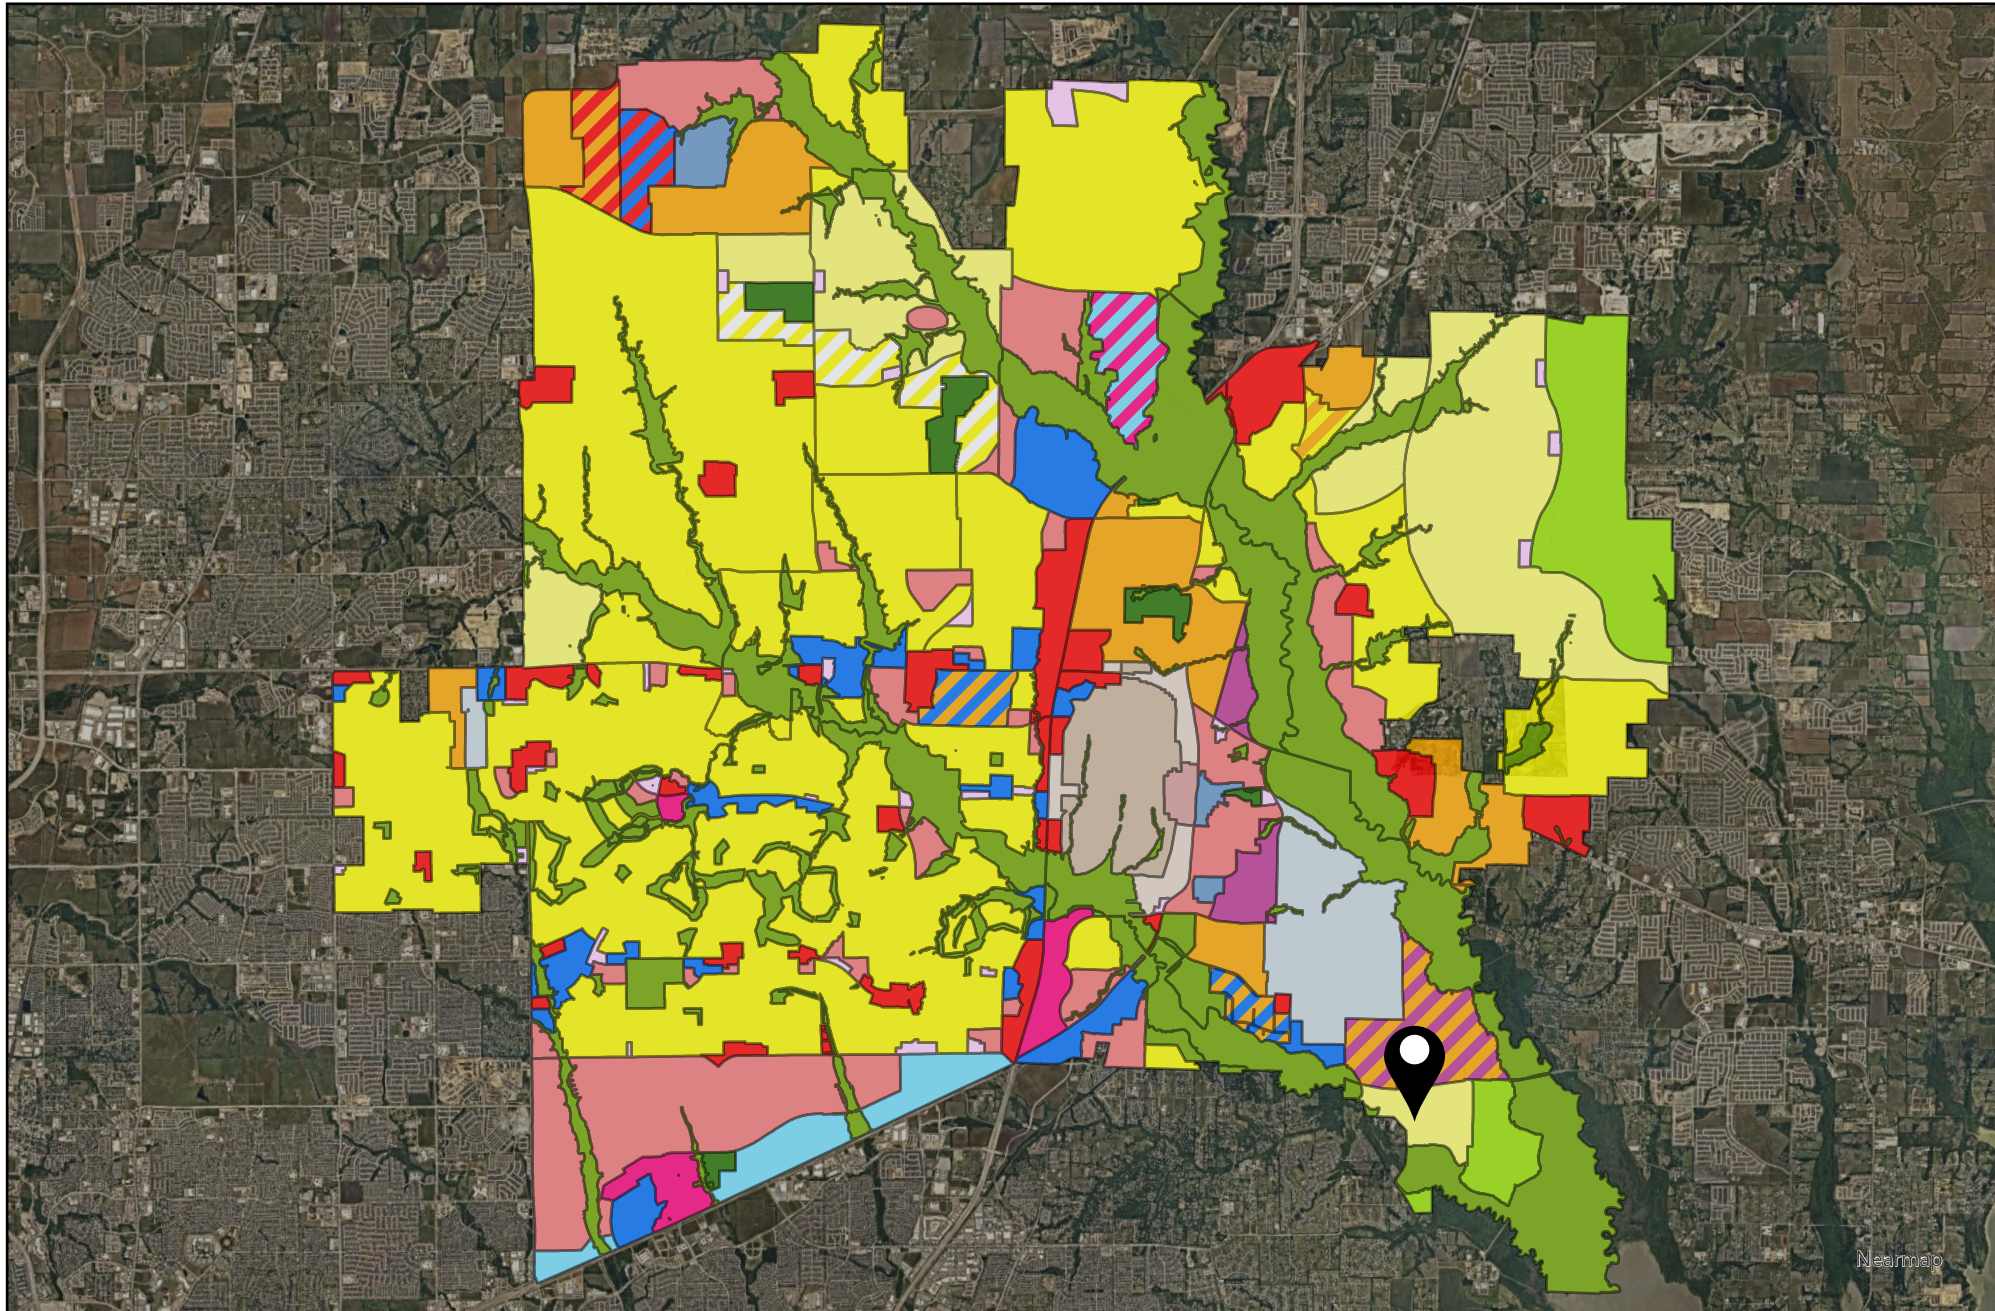

DISCLAIMER: This map and information contained in it were developed exclusively for use by the City of McKinney. Any use or reliance on this map by anyone else is at that party's risk and without liability to the City of McKinney, its officials or employees for any discrepancies, errors, or variances which may exist.

Nearmap

- Placetype
- Aviation
  - Commercial Center
  - Employment Mix
  - Entertainment Center
  - Estate Residential
  - Historic Town Center - Downtown
  - Historic Town Center - Mix
  - Historic Town Center - Residential
  - Manufacturing & Warehousing
  - Mixed Use Center
  - Neighborhood Commercial
  - Professional Center
  - Professional Center
  - Rural Residential
  - Suburban Living
  - Transit-Ready Development
  - Urban Living
  - Floodplain / Amenity Zone
  - Floodplain / Amenity Zone
  - Park
  - Employment Mix / Commercial Center
  - Entertainment Center / Mixed Use Center
  - Manufacturing & Warehousing / Employment Mix
  - Suburban Living / Employment Mix
  - Suburban Living / Estate Residential
  - Professional Center / Commercial Center
  - Professional Center / Employment Mix
  - Professional Center / Commercial Center
  - Professional Center / Employment Mix
  - Manufacturing & Warehousing

Nearmap