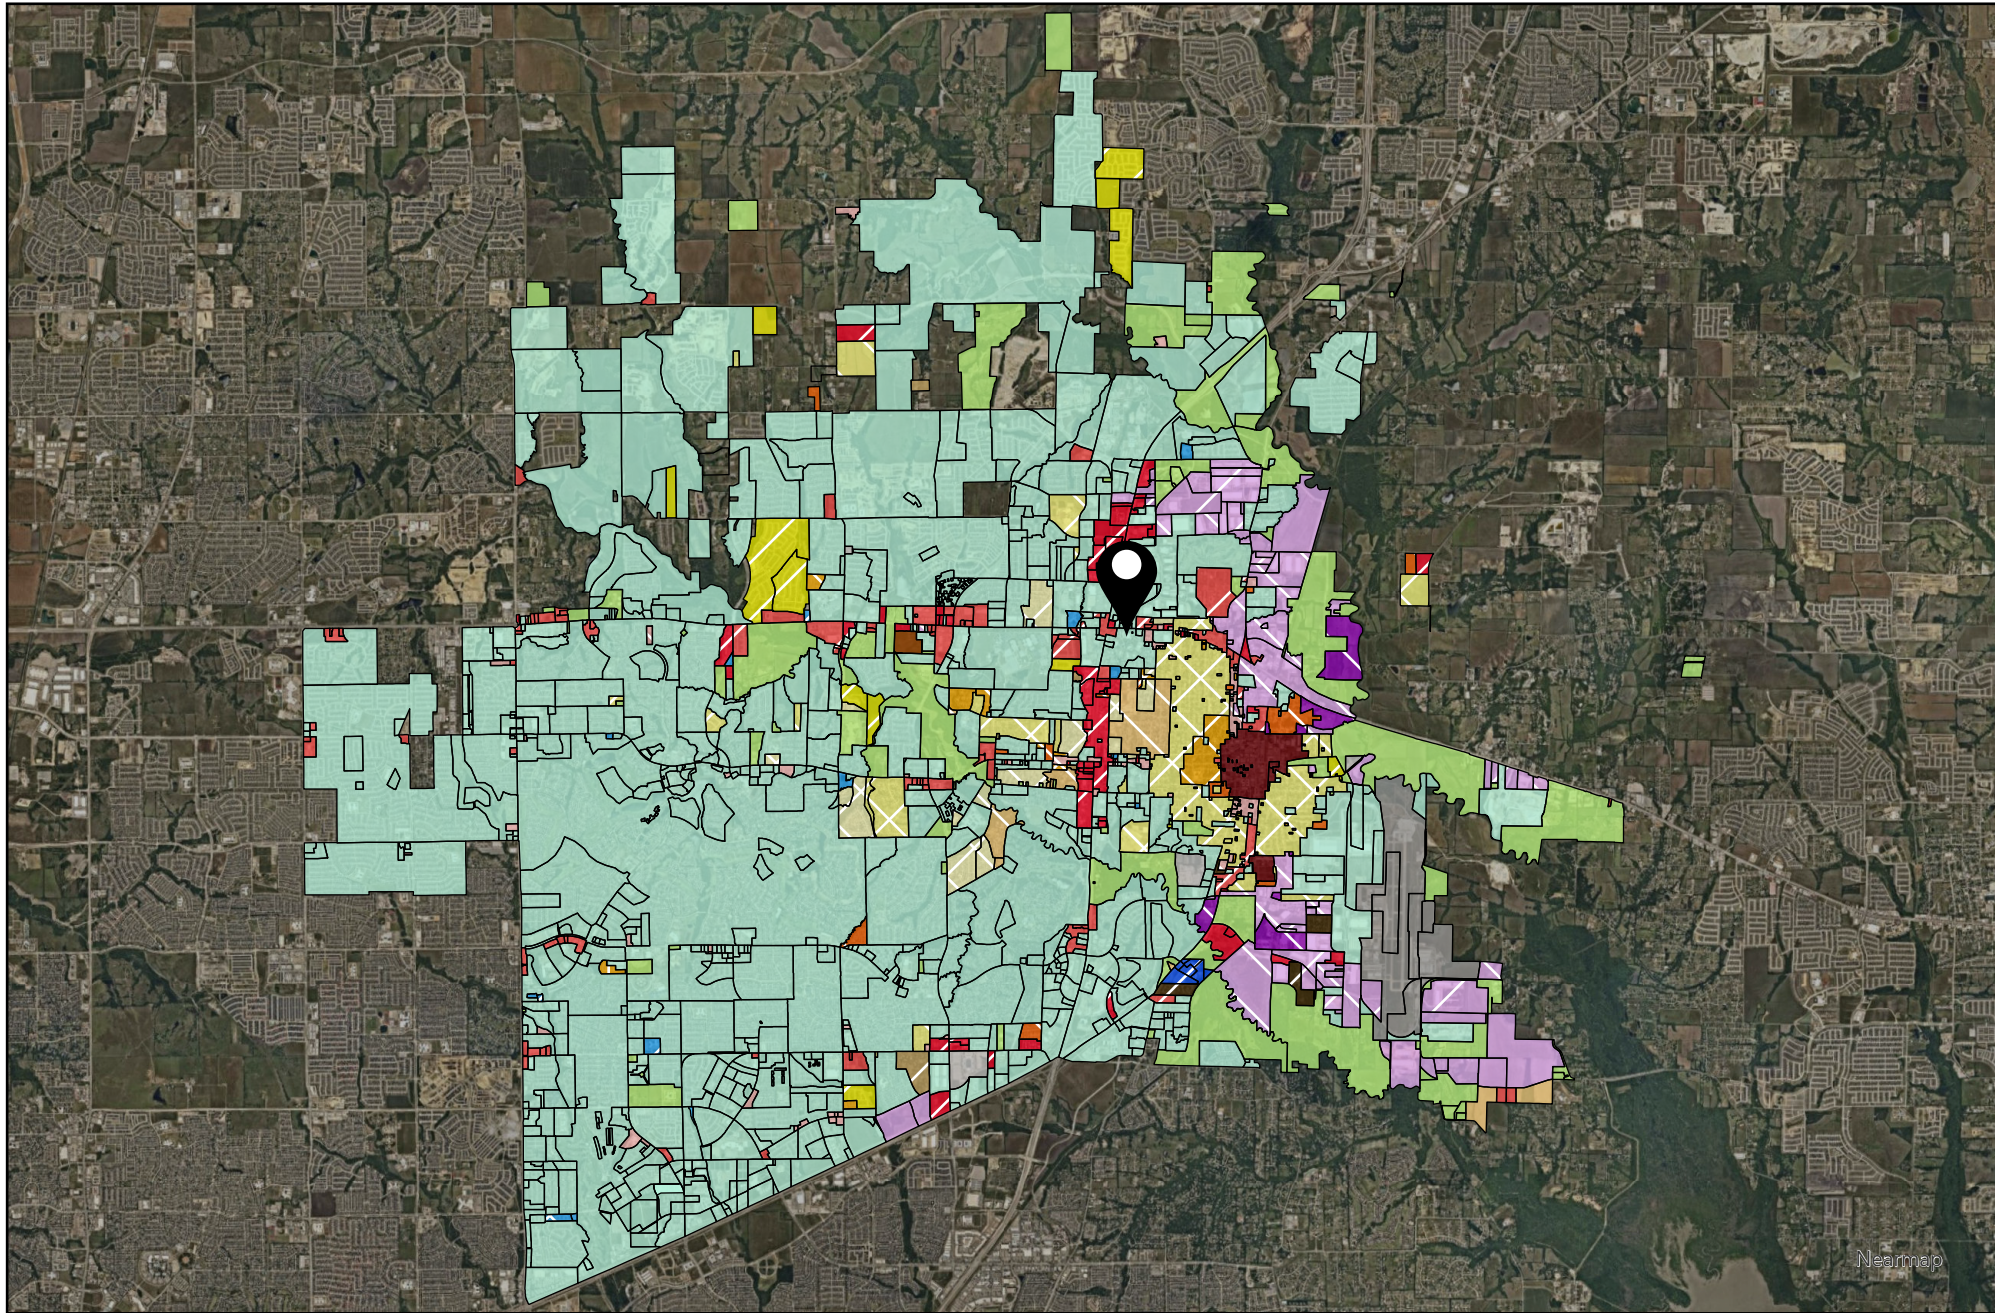

DISCLAIMER: This map and information contained in it were developed exclusively for use by the City of McKinney. Any use or reliance on this map by anyone else is at that party's risk and without liability to the City of McKinney, its officials or employees for any discrepancies, errors, or variances which may exist.

Nearmap