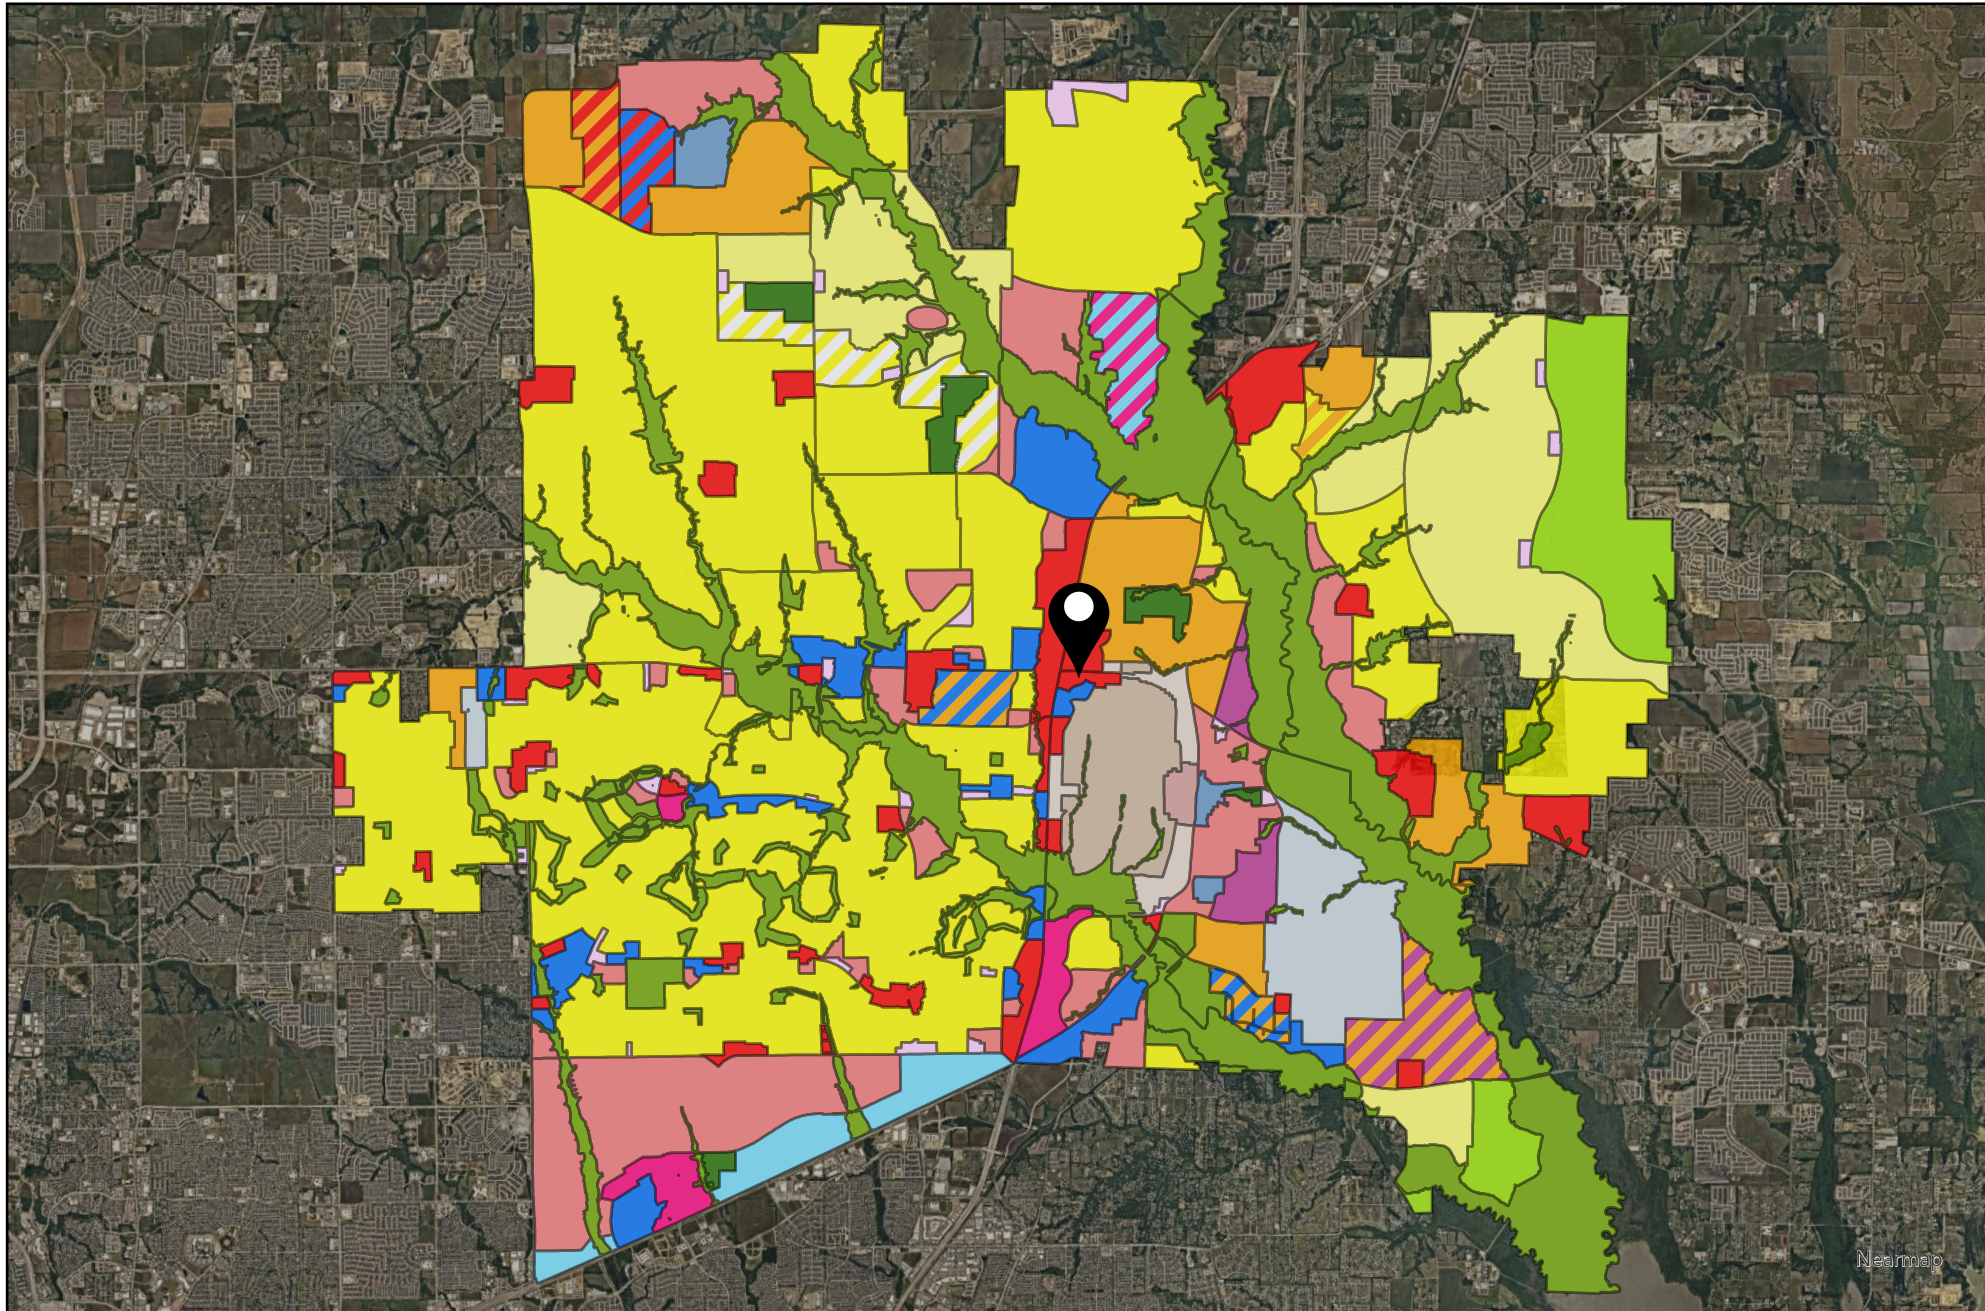

Vicinity Map

 SITE2026-0031

DISCLAIMER: This map and information contained in it were developed exclusively for use by the City of McKinney. Any use or reliance on this map by anyone else is at that party's risk and without liability to the City of McKinney, its officials or employees for any discrepancies, errors, or variances which may exist.

- Placetype
- Aviation
  - Commercial Center
  - Employment Mix
  - Entertainment Center
  - Estate Residential
  - Historic Town Center - Downtown
  - Historic Town Center - Mix
  - Historic Town Center - Residential
  - Manufacturing & Warehousing
  - Mixed Use Center
  - Neighborhood Commercial
  - Professional Center
  - Professional Center
  - Rural Residential
  - Suburban Living
  - Transit-Ready Development
  - Urban Living
  - Floodplain / Amenity Zone
  - Floodplain / Amenity Zone
  - Park
  - Employment Mix / Commercial Center
  - Entertainment Center / Mixed Use Center
  - Manufacturing & Warehousing / Employment Mix
  - Suburban Living / Employment Mix
  - Suburban Living / Estate Residential
  - Professional Center / Commercial Center
  - Professional Center / Employment Mix
  - Professional Center / Commercial Center
  - Professional Center / Employment Mix
  - Manufacturing & Warehousing

Nearmap