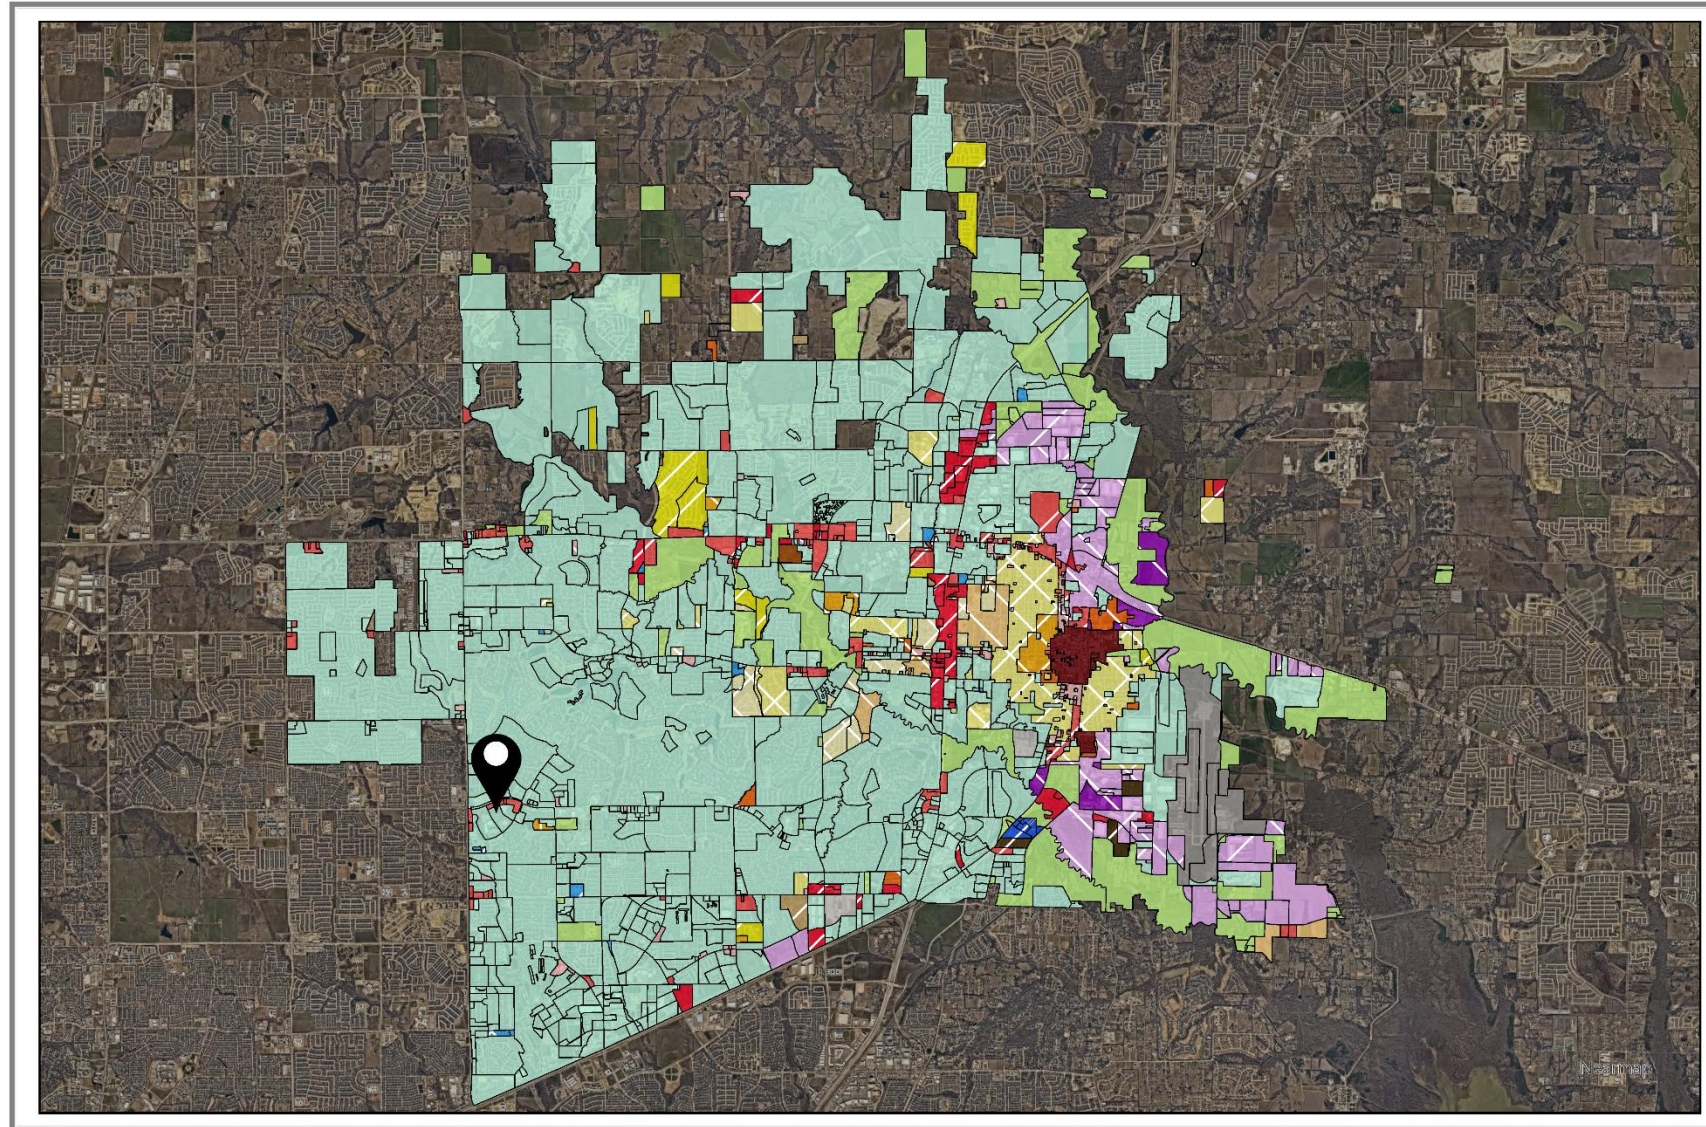

Eldorado/Stonebridge MF36

26-0037Z

ZONE2026-0037

City View Zoning Map

DISCLAIMER: This map and information contained in it were developed exclusively for use by the City of McKinney. Any use or reliance on this map by anyone else is at that party's risk and without liability to the City of McKinney, its officials or employees for any discrepancies, errors, or variances which may exist.

ZONE2026-0037

Comprehensive Plan Map

- Placetype
- Aviation
 - Commercial Center
 - Employment Mix
 - Entertainment Center
 - Estate Residential
 - Historic Town Center - Downtown
 - Historic Town Center - Mix
 - Historic Town Center - Residential
 - Manufacturing & Warehousing
 - Mixed Use Center
 - Neighborhood Commercial
 - Professional Center
 - Professional Center
 - Rural Residential
 - Suburban Living
 - Transit-Ready Development
 - Urban Living
 - Floodplain / Amenity Zone
 - Floodplain / Amenity Zone
 - Park
 - Employment Mix / Commercial Center
 - Entertainment Center / Mixed Use Center
 - Manufacturing & Warehousing / Employment Mix
 - Suburban Living / Employment Mix
 - Suburban Living / Estate Residential
 - Professional Center / Commercial Center
 - Professional Center / Employment Mix
 - Professional Center / Commercial Center
 - Professional Center / Employment Mix
 - Manufacturing & Warehousing

DISCLAIMER: This map and information contained in it were developed exclusively for use by the City of McKinney. Any use or reliance on this map by anyone else is at that party's risk and without liability to the City of McKinney, its officials or employees for any discrepancies, errors, or variances which may exist.