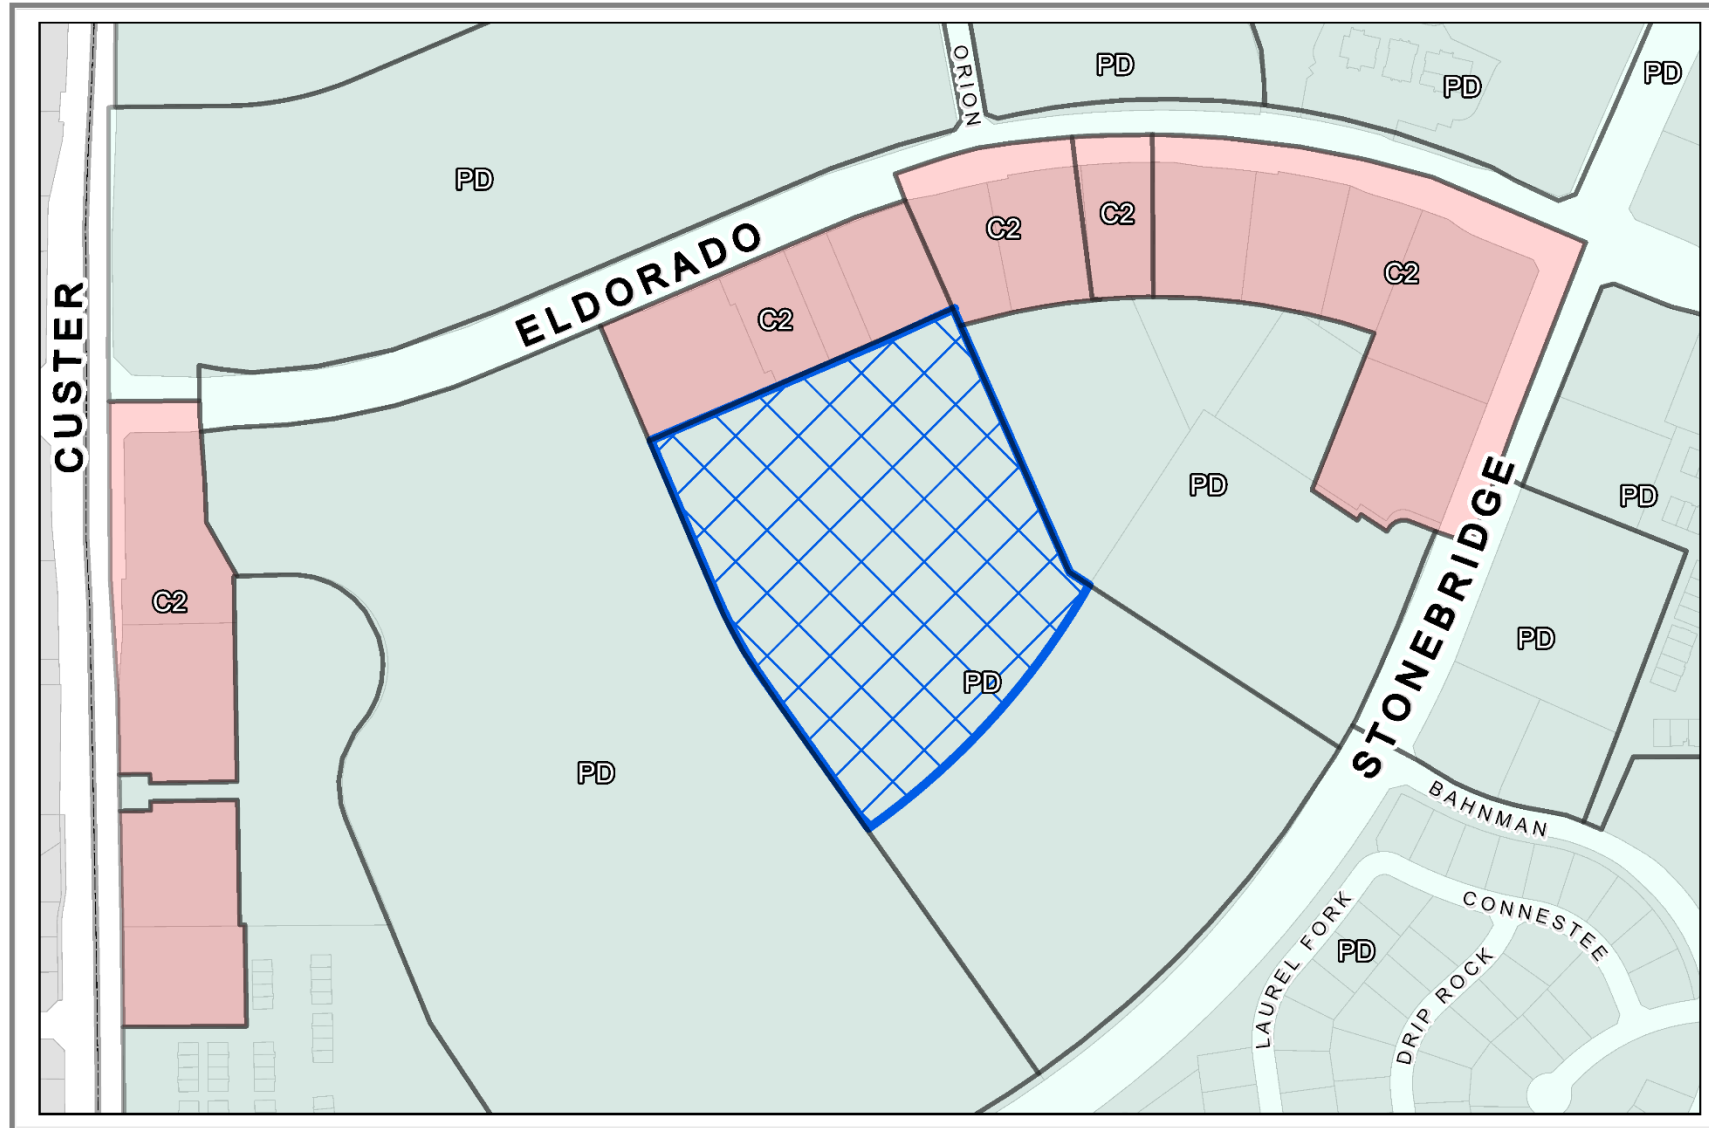

Eldorado/Stonebridge MF36

26-0037Z

ZONE2026-0037

City View Zoning Map

DISCLAIMER: This map and information contained in it were developed exclusively for use by the City of McKinney. Any use or reliance on this map by anyone else is at that party's risk and without liability to the City of McKinney, its officials or employees for any discrepancies, errors, or variances which may exist.

ZONE2026-0037

Comprehensive Plan Map

- Placetype
- Aviation
 - Commercial Center
 - Employment Mix
 - Entertainment Center
 - Estate Residential
 - Historic Town Center - Downtown
 - Historic Town Center - Mix
 - Historic Town Center - Residential
 - Manufacturing & Warehousing
 - Mixed Use Center
 - Neighborhood Commercial
 - Professional Center
 - Professional Center
 - Rural Residential
 - Suburban Living
 - Transit-Ready Development
 - Urban Living
 - Floodplain / Amenity Zone
 - Floodplain / Amenity Zone
 - Park
 - Employment Mix / Commercial Center
 - Entertainment Center / Mixed Use Center
 - Manufacturing & Warehousing / Employment Mix
 - Suburban Living / Employment Mix
 - Suburban Living / Estate Residential
 - Professional Center / Commercial Center
 - Professional Center / Employment Mix
 - Professional Center / Commercial Center
 - Professional Center / Employment Mix
 - Manufacturing & Warehousing

ZONE2026-0037

Zoning Map

Vicinity Map

 ZONE2026-0037

DISCLAIMER: This map and information contained in it were developed exclusively for use by the City of McKinney. Any use or reliance on this map by anyone else is at that party's risk and without liability to the City of McKinney, its officials or employees for any discrepancies, errors, or variances which may exist.