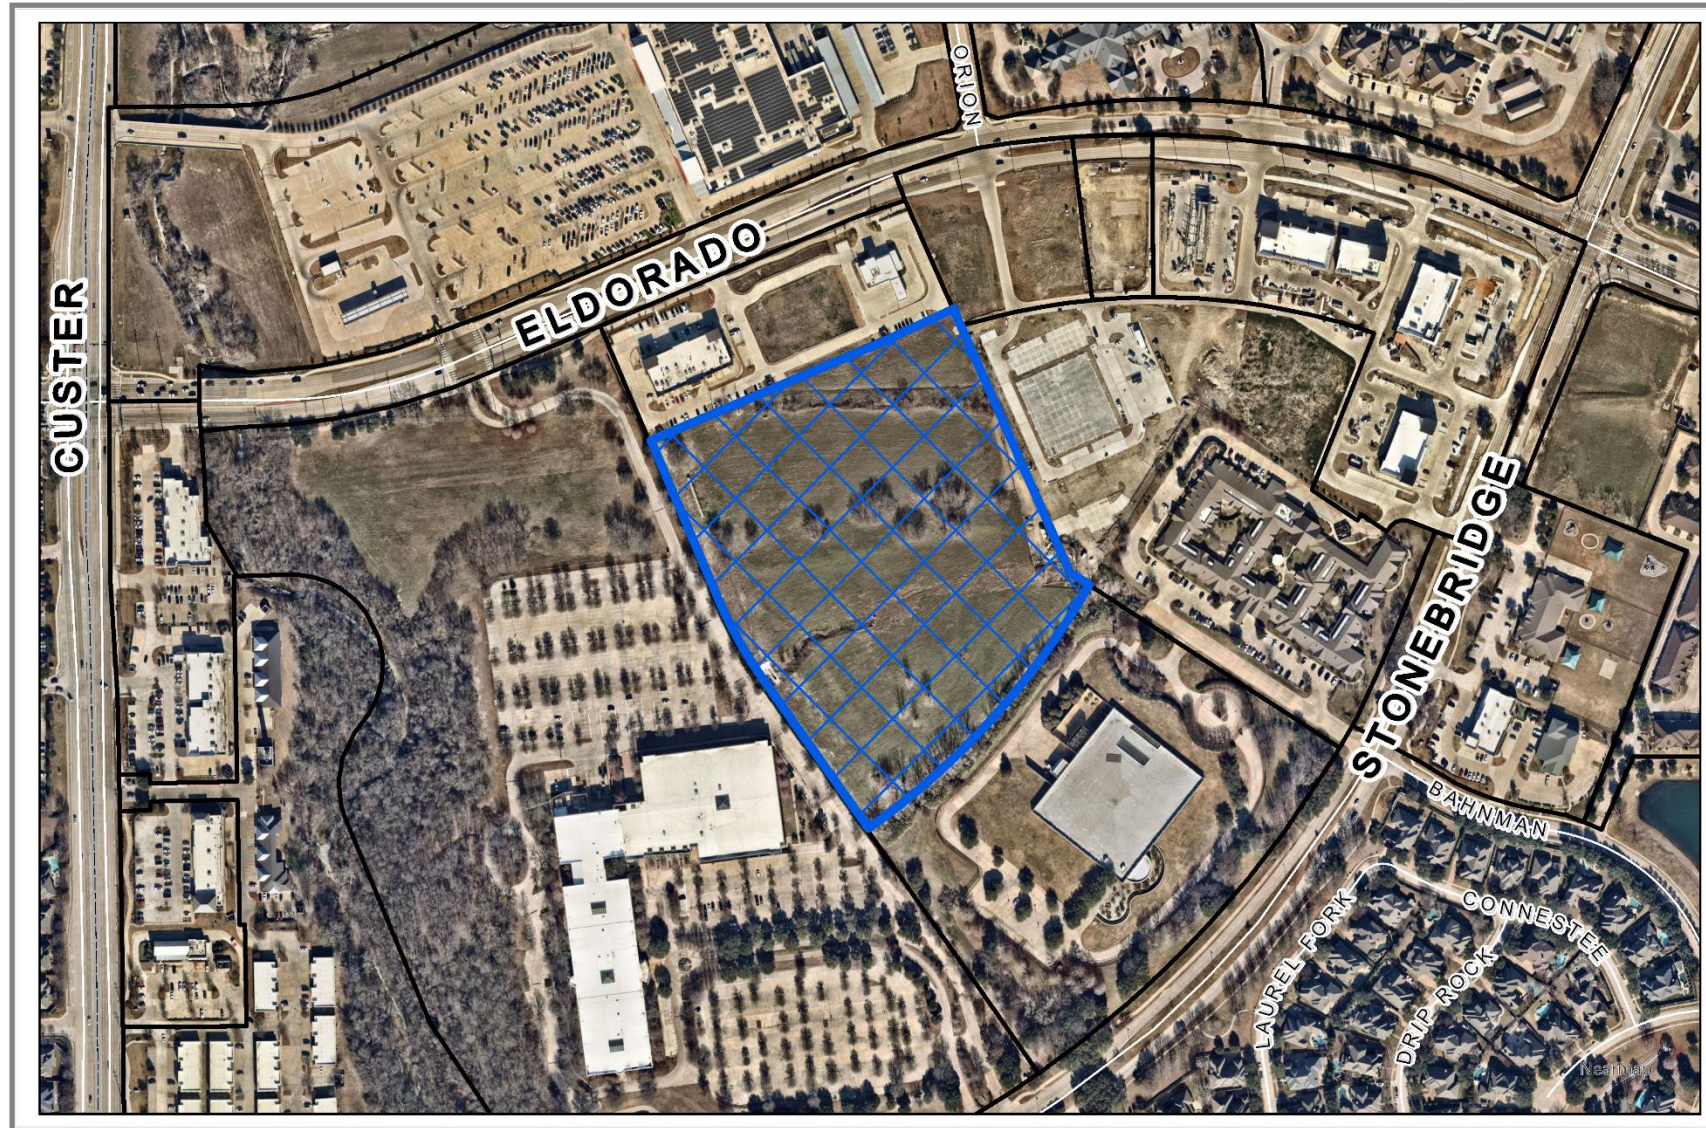

ZONE2026-0037

Comprehensive Plan Map

- Placetype
- Aviation
 - Commercial Center
 - Employment Mix
 - Entertainment Center
 - Estate Residential
 - Historic Town Center - Downtown
 - Historic Town Center - Mix
 - Historic Town Center - Residential
 - Manufacturing & Warehousing
 - Mixed Use Center
 - Neighborhood Commercial
 - Professional Center
 - Professional Center
 - Rural Residential
 - Suburban Living
 - Transit-Ready Development
 - Urban Living
 - Floodplain / Amenity Zone
 - Floodplain / Amenity Zone
 - Park
 - Employment Mix / Commercial Center
 - Entertainment Center / Mixed Use Center
 - Manufacturing & Warehousing / Employment Mix
 - Suburban Living / Employment Mix
 - Suburban Living / Estate Residential
 - Professional Center / Commercial Center
 - Professional Center / Employment Mix
 - Professional Center / Commercial Center
 - Professional Center / Employment Mix
 - Manufacturing & Warehousing

ZONE2026-0037

Zoning Map

Vicinity Map

 ZONE2026-0037

DISCLAIMER: This map and information contained in it were developed exclusively for use by the City of McKinney. Any use or reliance on this map by anyone else is at that party's risk and without liability to the City of McKinney, its officials or employees for any discrepancies, errors, or variances which may exist.

ZONE2026-0037

Aerial Map

Vicinity Map

 ZONE2026-0037

DISCLAIMER: This map and information contained in it were developed exclusively for use by the City of McKinney. Any use or reliance on this map by anyone else is at that party's risk and without liability to the City of McKinney, its officials or employees for any discrepancies, errors, or variances which may exist.