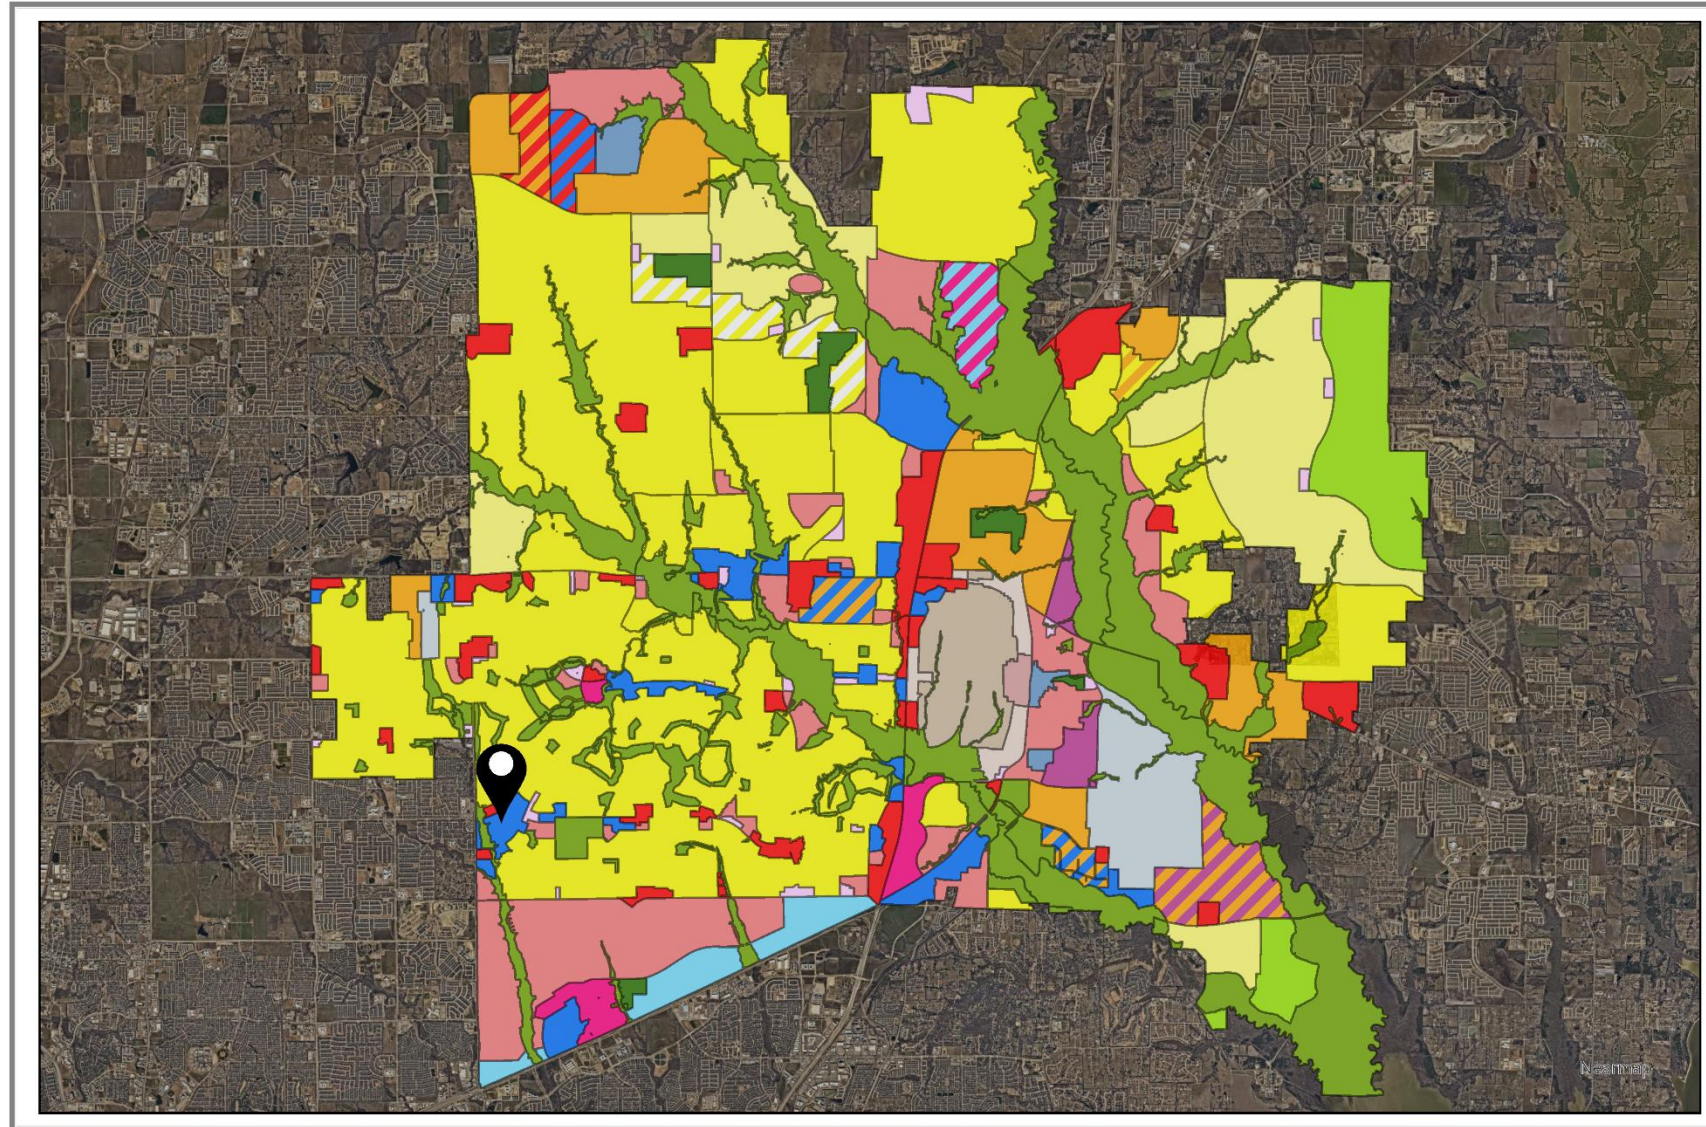

Eldorado/Stonebridge MF36

26-0037Z

ZONE2026-0037

City View Zoning Map

DISCLAIMER: This map and information contained in it were developed exclusively for use by the City of McKinney. Any use or reliance on this map by anyone else is at that party's risk and without liability to the City of McKinney, its officials or employees for any discrepancies, errors, or variances which may exist.

ZONE2026-0037

Comprehensive Plan Map

- Placetype
- Aviation
 - Commercial Center
 - Employment Mix
 - Entertainment Center
 - Estate Residential
 - Historic Town Center - Downtown
 - Historic Town Center - Mix
 - Historic Town Center - Residential
 - Manufacturing & Warehousing
 - Mixed Use Center
 - Neighborhood Commercial
 - Professional Center
 - Professional Center
 - Rural Residential
 - Suburban Living
 - Transit-Ready Development
 - Urban Living
 - Floodplain / Amenity Zone
 - Floodplain / Amenity Zone
 - Park
 - Employment Mix / Commercial Center
 - Entertainment Center / Mixed Use Center
 - Manufacturing & Warehousing / Employment Mix
 - Suburban Living / Employment Mix
 - Suburban Living / Estate Residential
 - Professional Center / Commercial Center
 - Professional Center / Employment Mix
 - Professional Center / Commercial Center
 - Professional Center / Employment Mix
 - Manufacturing & Warehousing

ZONE2026-0037

Zoning Map

Vicinity Map

 ZONE2026-0037

DISCLAIMER: This map and information contained in it were developed exclusively for use by the City of McKinney. Any use or reliance on this map by anyone else is at that party's risk and without liability to the City of McKinney, its officials or employees for any discrepancies, errors, or variances which may exist.