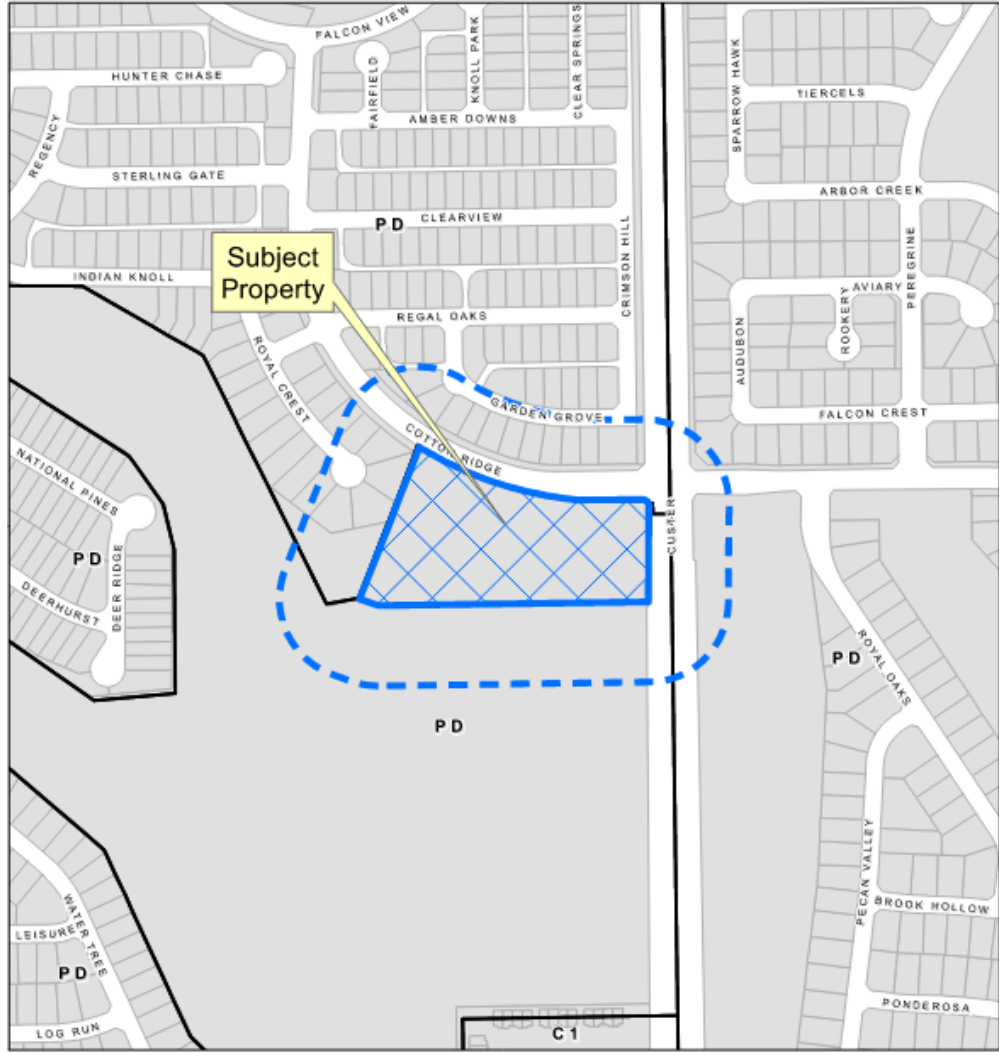

The Westridge Golf Course Site Plan

23-0057SP

Location Map

Aerial Exhibit