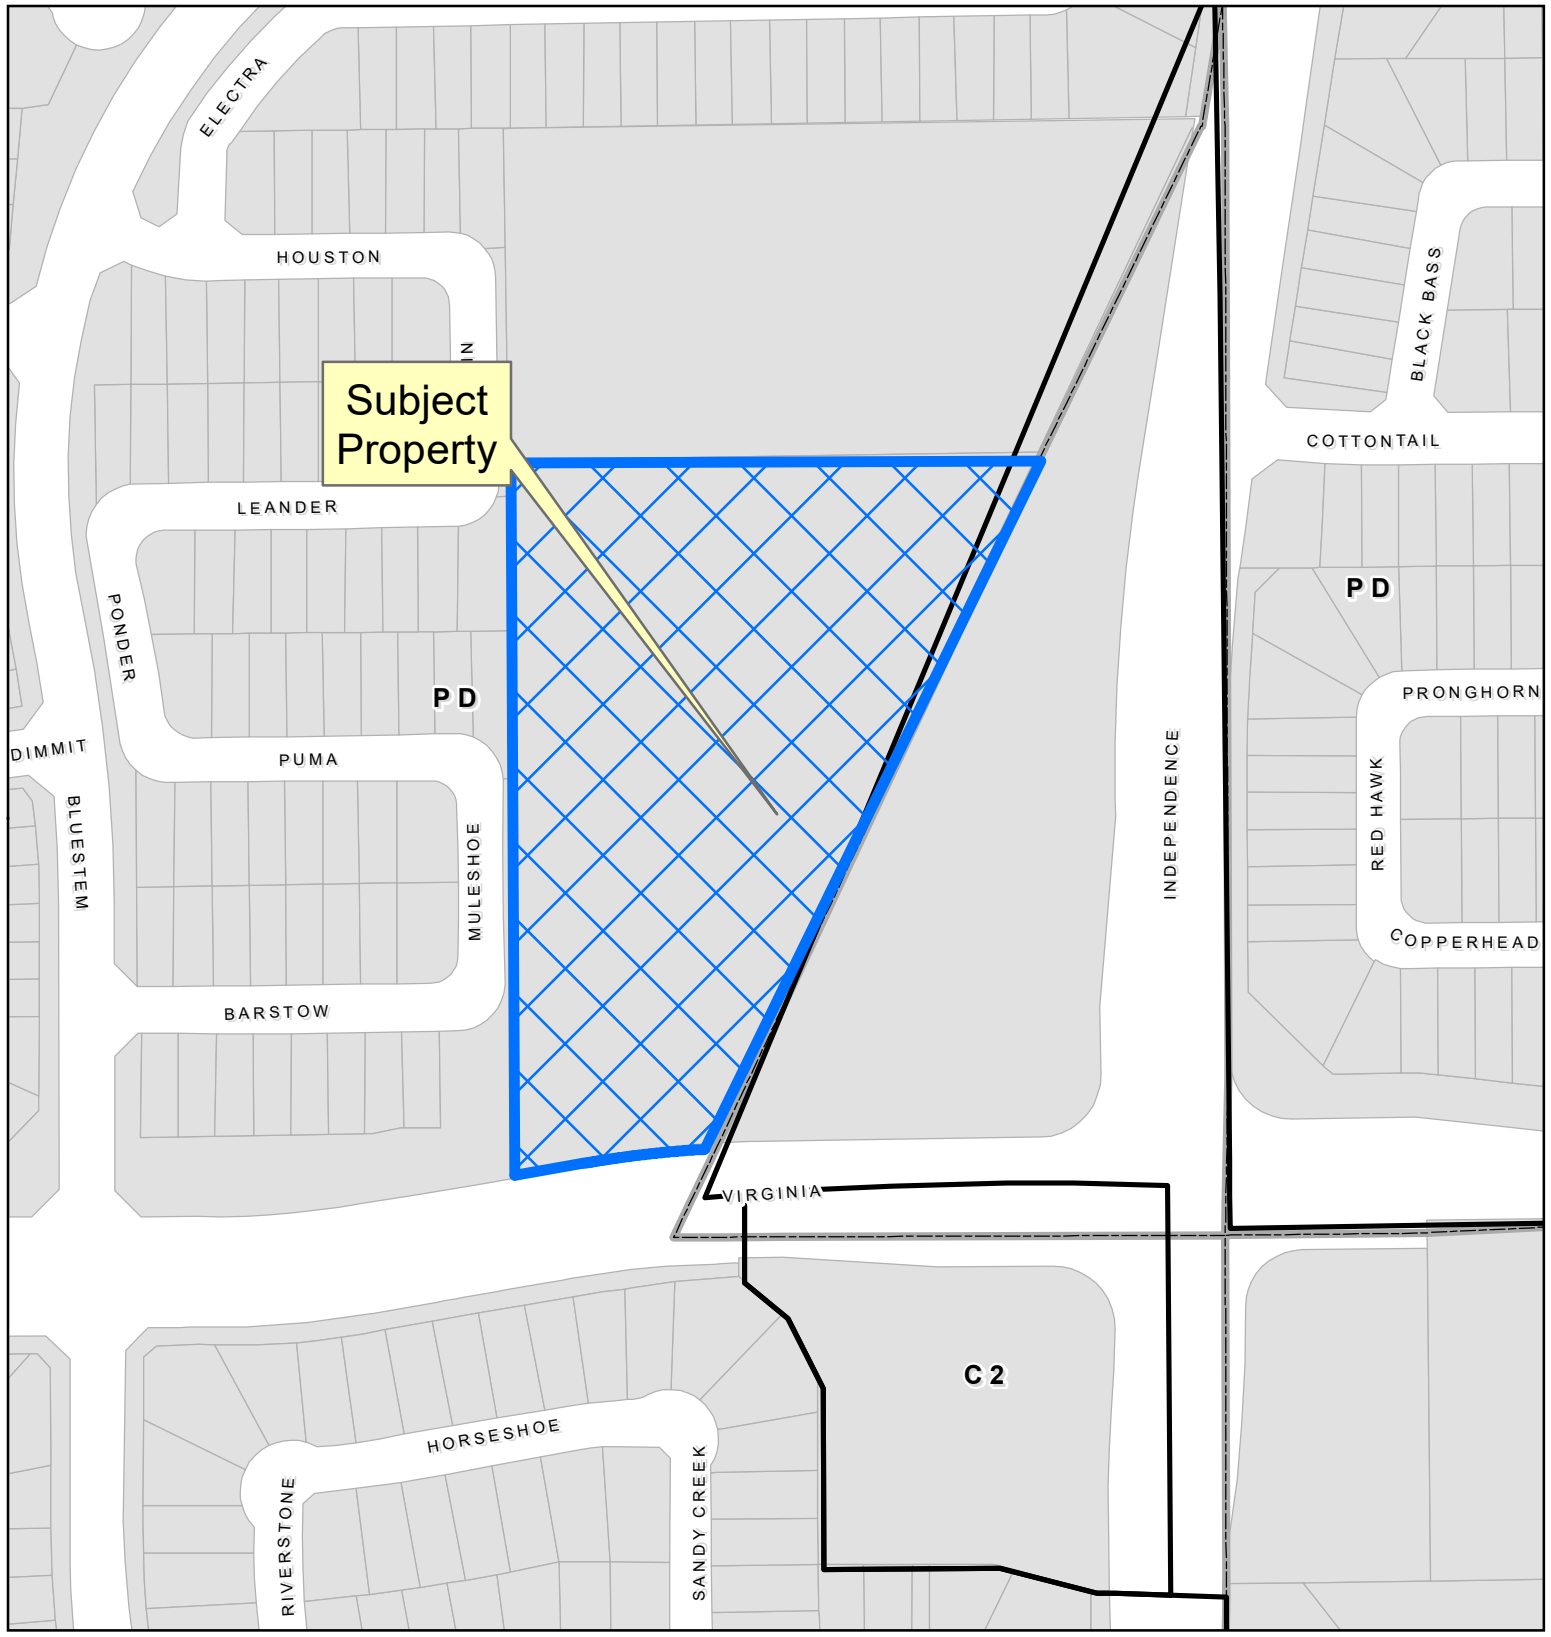

Subject Property

Vicinity Map

Location Map

ZONE2023-0081

0 100 200 Feet

Case

DISCLAIMER: This map and information contained in it were developed exclusively for use by the City of McKinney. Any use or reliance on this map by anyone else is at that party's risk and without liability to the City of McKinney, its officials or employees for any discrepancies, errors, or variances which may exist.

Subject Property

Vicinity Map

Location Map

ZONE2023-0081

Case

DISCLAIMER: This map and information contained in it were developed exclusively for use by the City of McKinney. Any use or reliance on this map by anyone else is at that party's risk and without liability to the City of McKinney, its officials or employees for any discrepancies, errors, or variances which may exist.