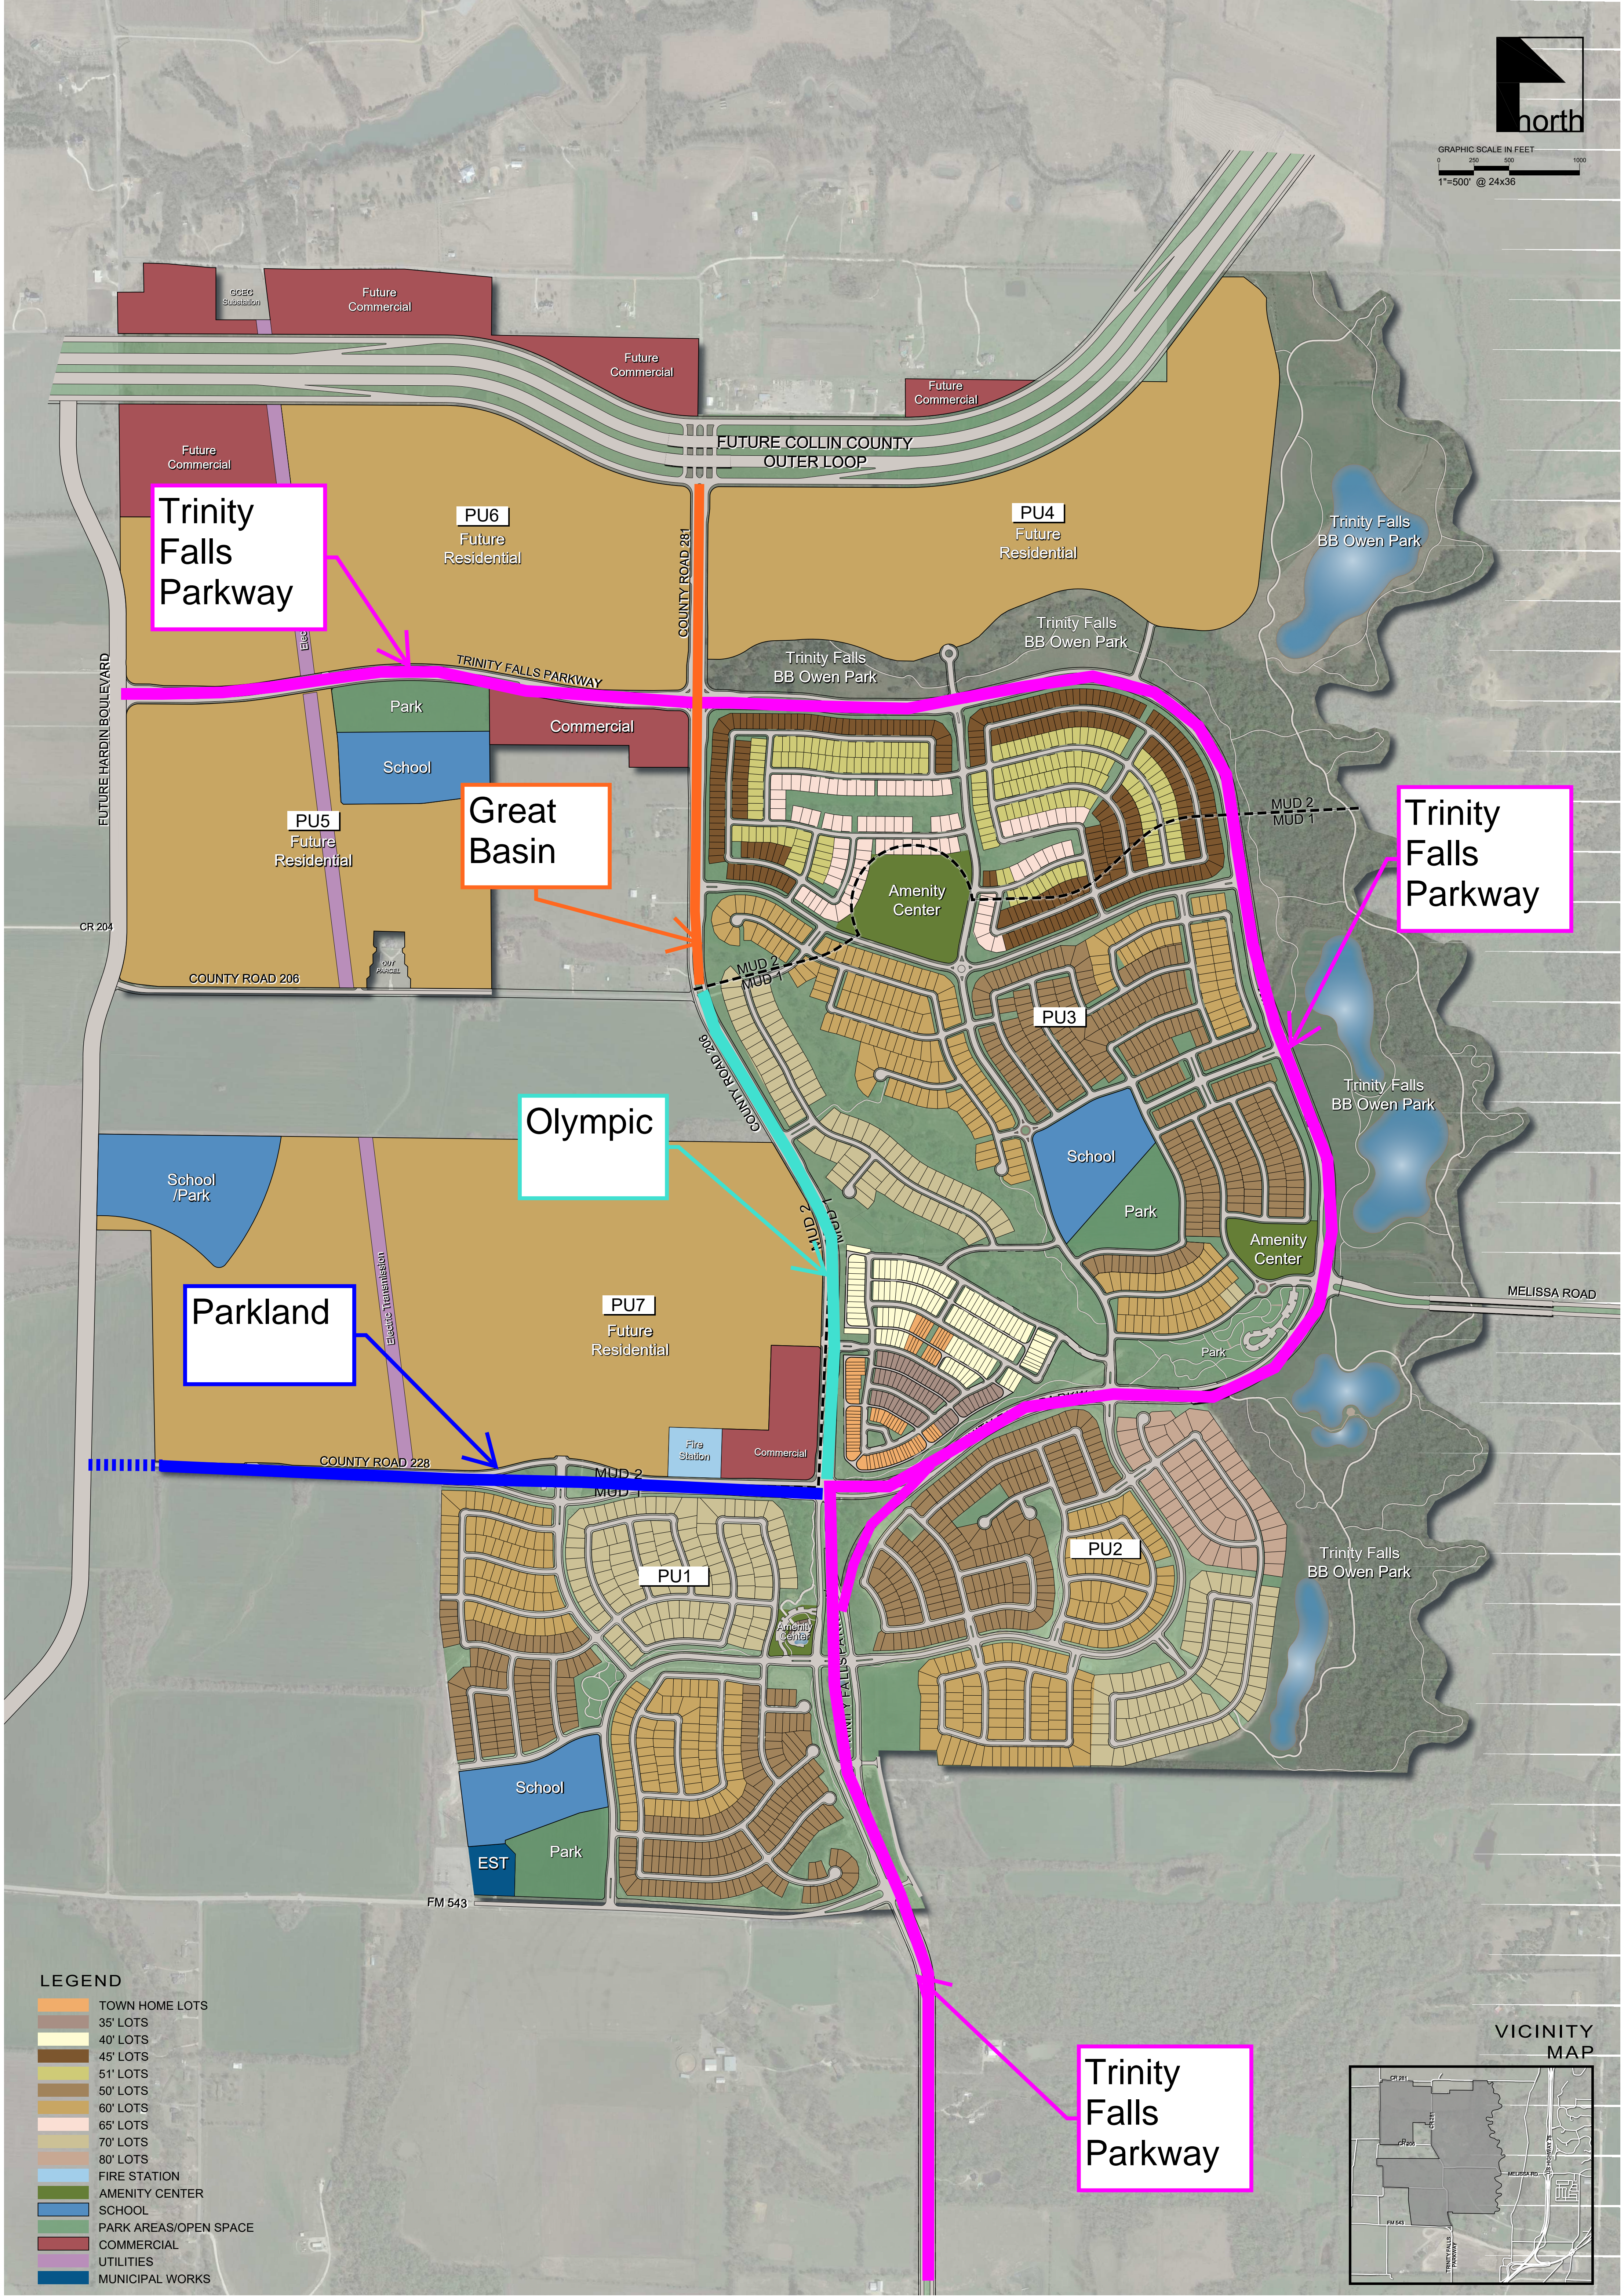

GRAPHIC SCALE IN FEET
0 250 500 1000
1"=500' @ 24x36

- LEGEND**
- TOWN HOME LOTS
 - 35' LOTS
 - 40' LOTS
 - 45' LOTS
 - 51' LOTS
 - 50' LOTS
 - 60' LOTS
 - 65' LOTS
 - 70' LOTS
 - 80' LOTS
 - FIRE STATION
 - AMENITY CENTER
 - SCHOOL
 - PARK AREAS/OPEN SPACE
 - COMMERCIAL
 - UTILITIES
 - MUNICIPAL WORKS