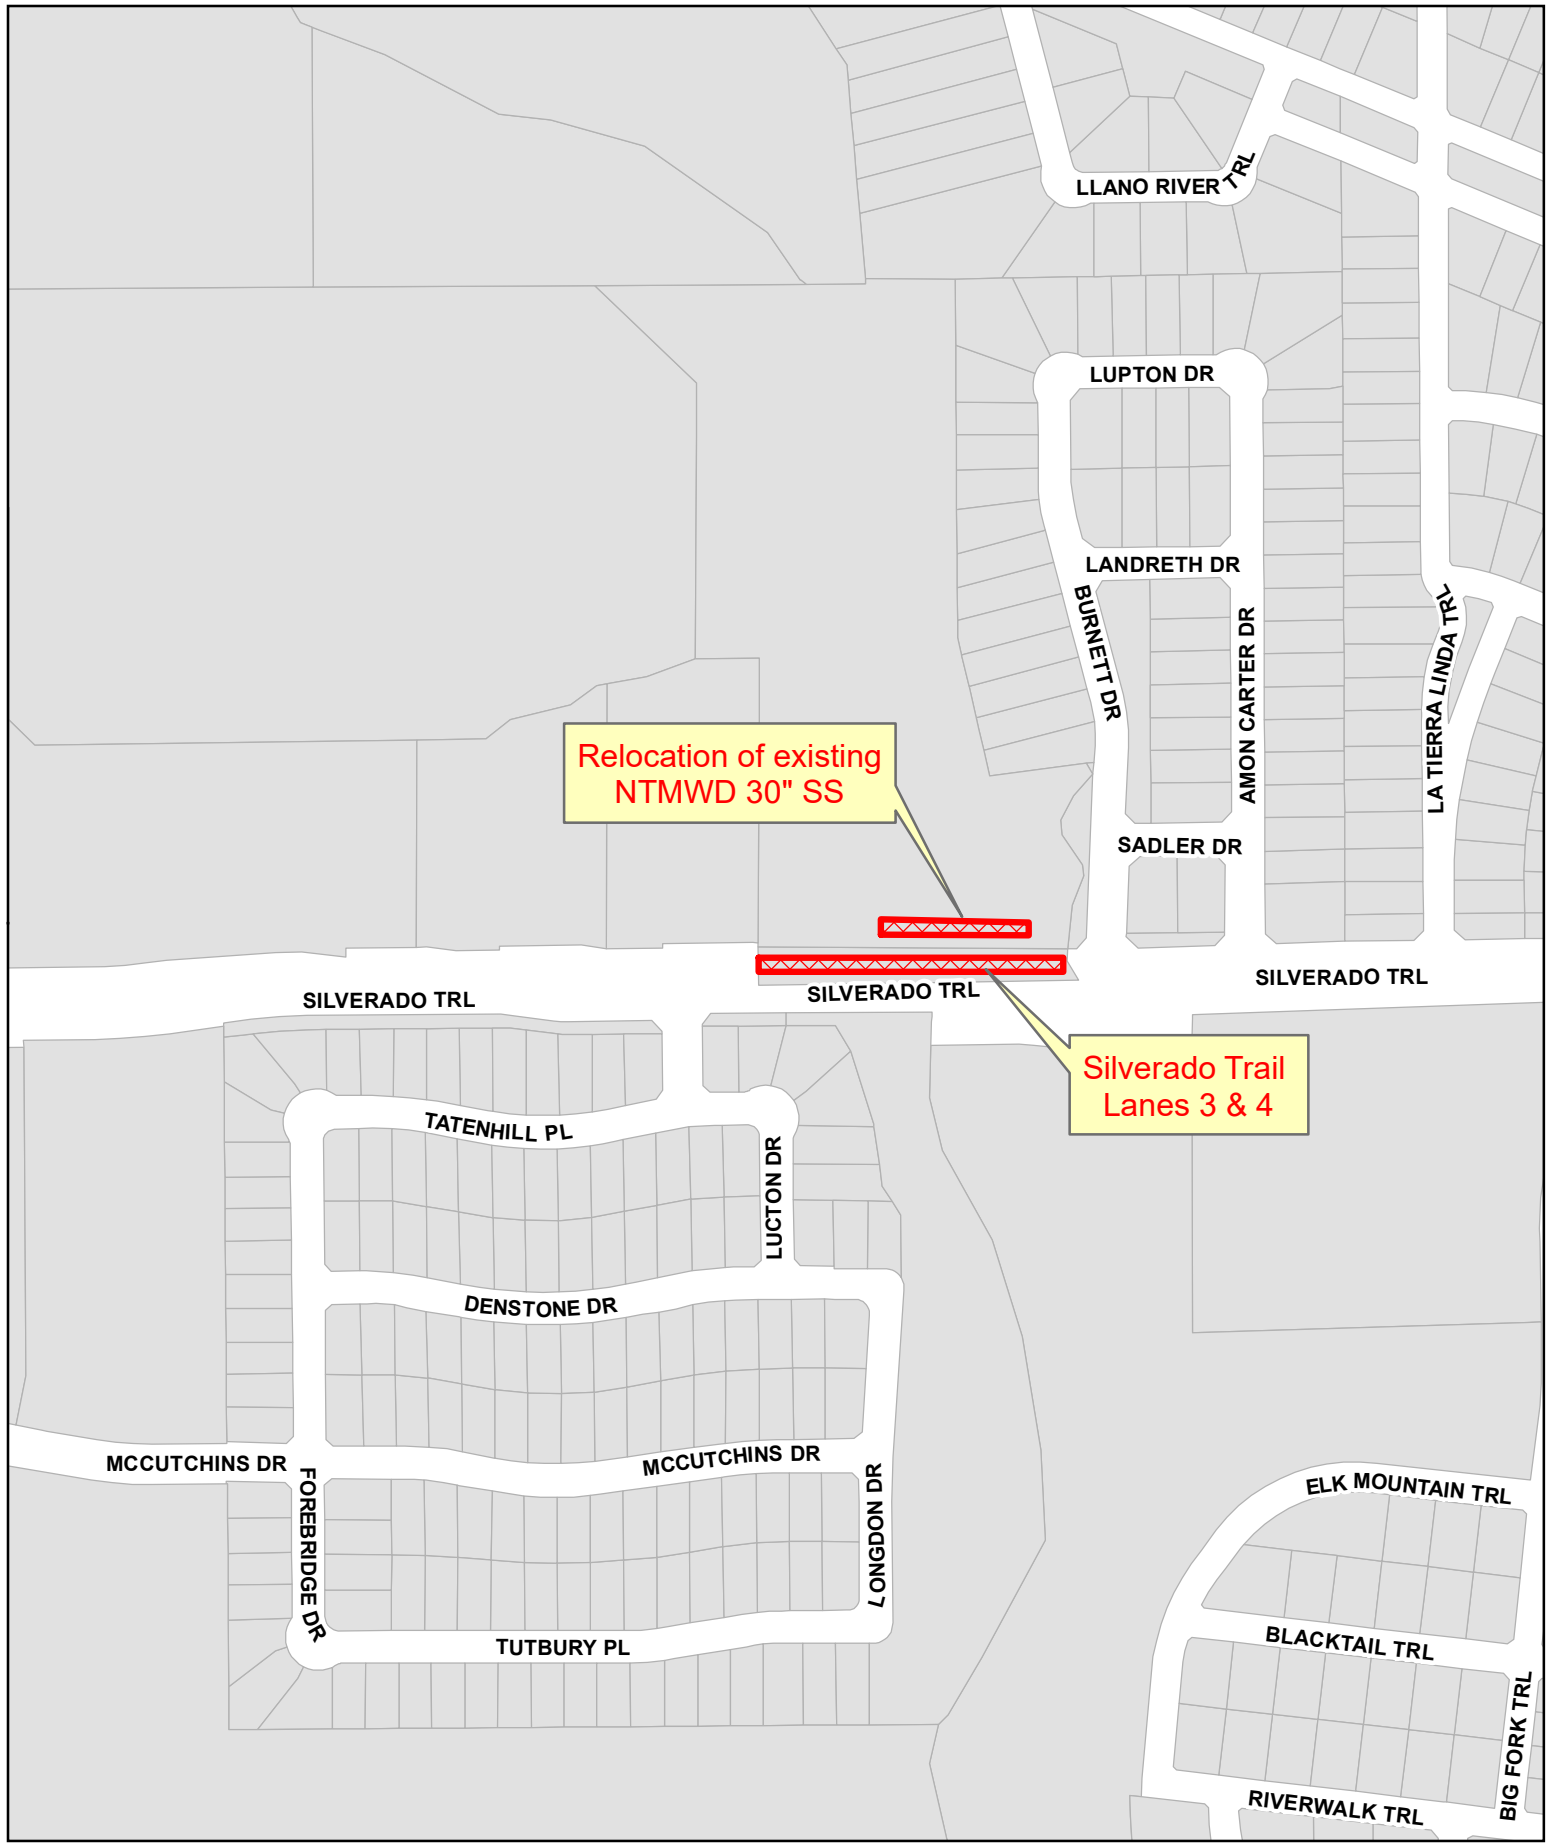

Document Path: Y:\GIS\GISWork\AT\Turenig\MapProjects\Location Maps\ST2013_baseemap.mxd

Location Map

ST2013
Silverado Trail Lanes 3 & 4

Source: City of McKinney GIS
Date: 4/16/2024

DISCLAIMER: This map and information contained in it were developed exclusively for use by the City of McKinney. Any use or reliance on this map by anyone else is at that party's risk and without liability to the City of McKinney, its officials or employees for any discrepancies, errors, or variances which may exist.

Document Path: Y:\GIS\GISWork\AT\Turrentin\MapProjects\Location Maps\ST2013_baseemap.mxd

Relocation of existing NTMWD 30" SS

Silverado Trail Lanes 3 & 4

Location Map

ST2013
Silverado Trail Lanes 3 & 4

Source: City of McKinney GIS
Date: 4/16/2024

DISCLAIMER: This map and information contained in it were developed exclusively for use by the City of McKinney. Any use or reliance on this map by anyone else is at that party's risk and without liability to the City of McKinney, its officials or employees for any discrepancies, errors, or variances which may exist.