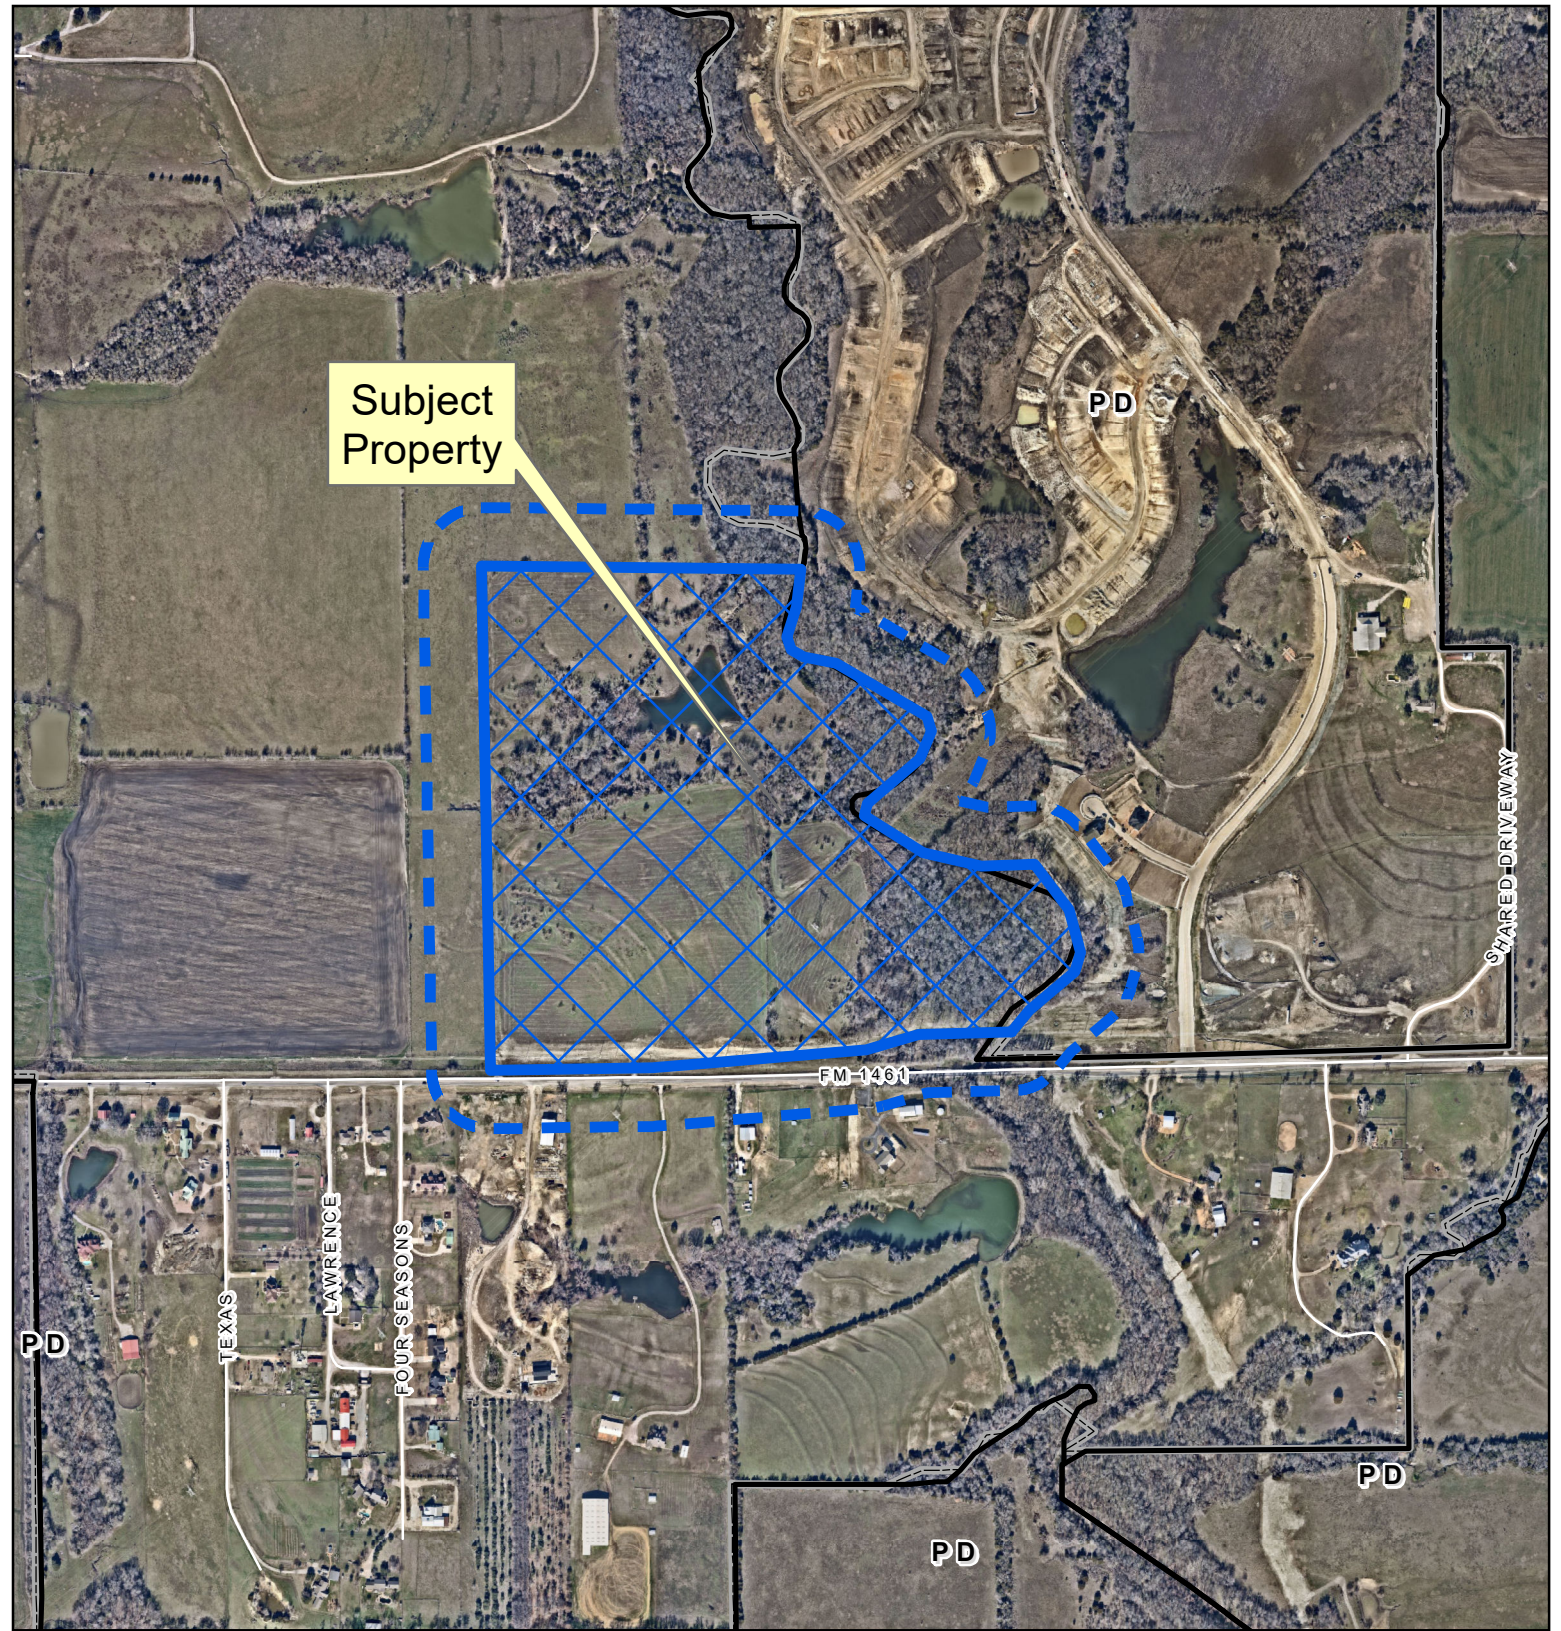

Location Map

ANNEX2022-0004
 ZONE2022-0119

DISCLAIMER: This map and information contained in it were developed exclusively for use by the City of McKinney. Any use or reliance on this map by anyone else is at that party's risk and without liability to the City of McKinney, its officials or employees for any discrepancies, errors, or variances which may exist.

Subject Property

PD

FM-1461

SHARED DRIVEWAY

PD

TEXAS

LAWRENCE

FOUR SEASONS

PD

PD

Vicinity Map

Aerial Exhibit
ANNEX2022-0004
ZONE2022-0119

DISCLAIMER: This map and information contained in it were developed exclusively for use by the City of McKinney. Any use or reliance on this map by anyone else is at that party's risk and without liability to the City of McKinney, its officials or employees for any discrepancies, errors, or variances which may exist.