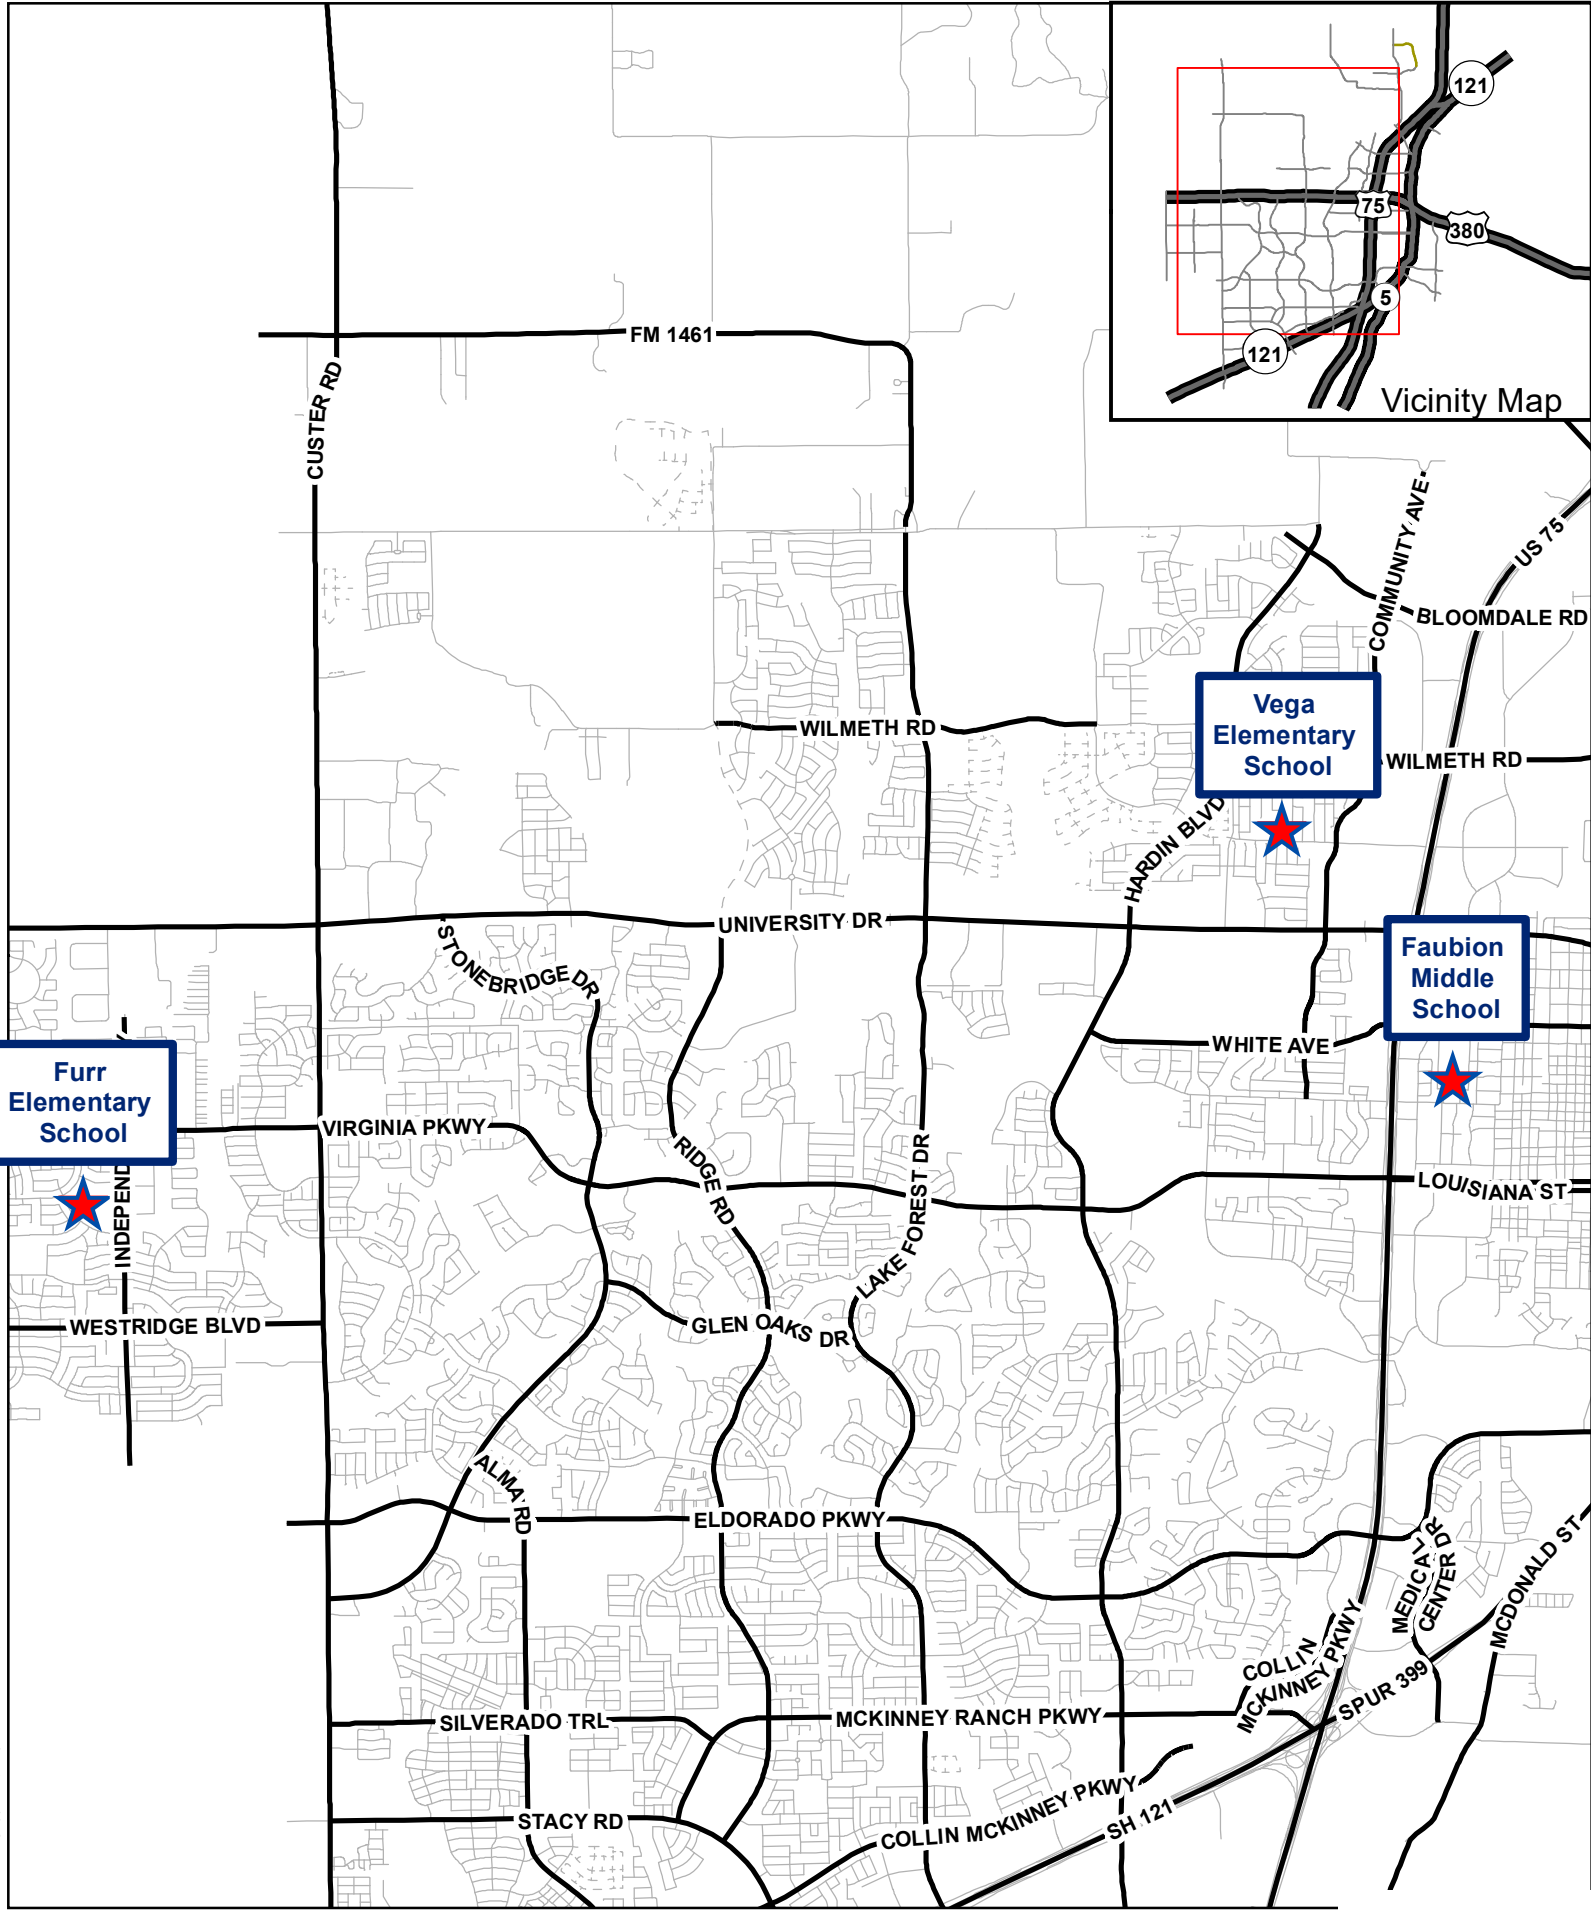

Document Path: Y:\GIS\GISWork\KHing\rajiva\MapProjects\LocationMap\SummerSchool\SummerSchool.mxd

1 in = 5,170 ft

Summer School

Source: City of McKinney GIS
Date: 4/3/2023

DISCLAIMER: This map and information contained in it were developed exclusively for use by the City of McKinney. Any use or reliance on this map by anyone else is at that party's risk and without liability to the City of McKinney, its officials or employees for any discrepancies, errors, or variances which may exist.