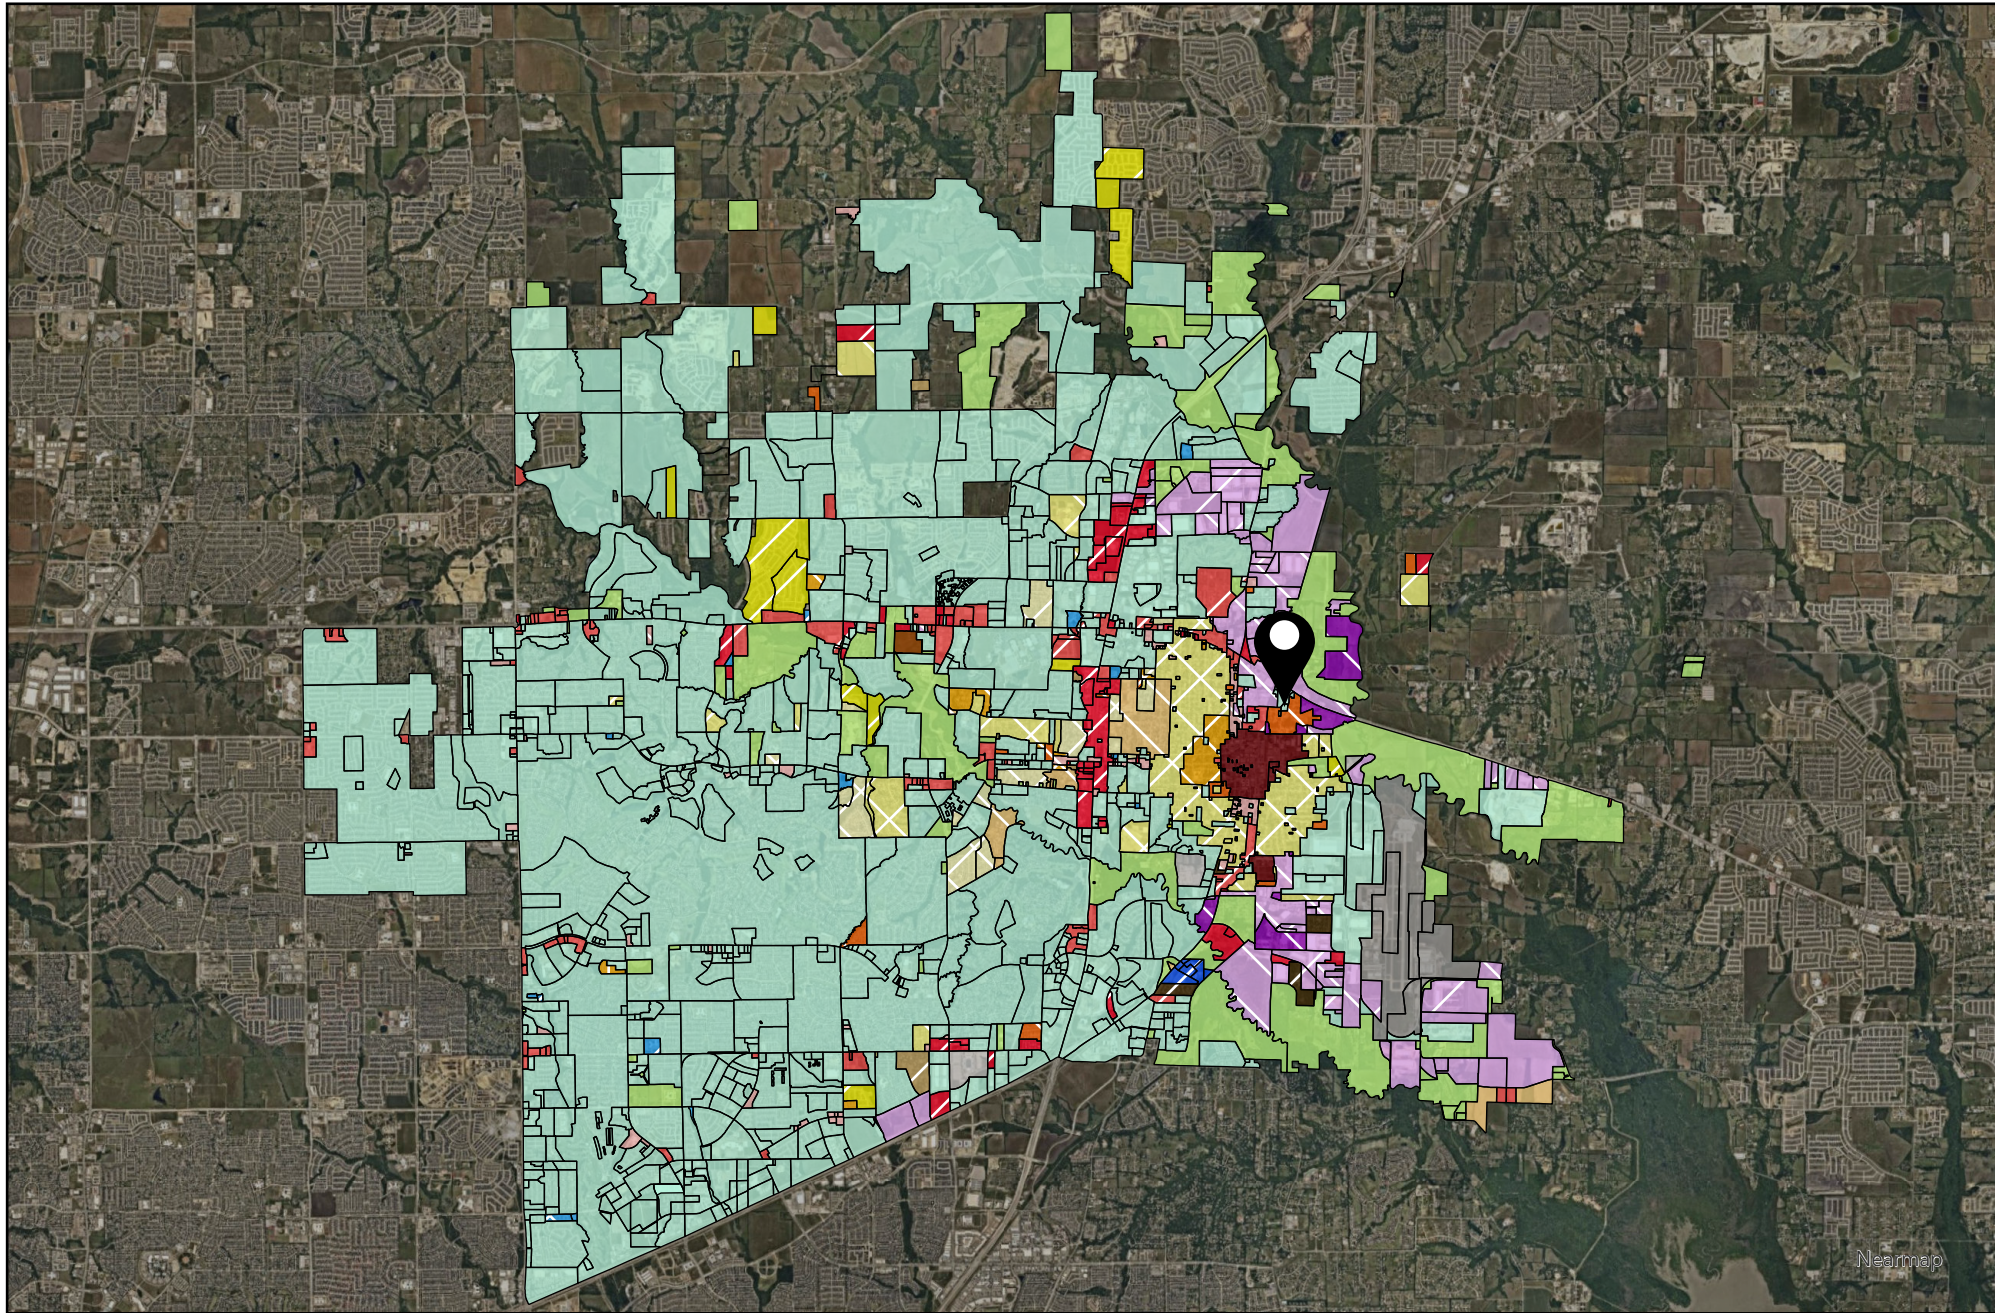

DISCLAIMER: This map and information contained in it were developed exclusively for use by the City of McKinney. Any use or reliance on this map by anyone else is at that party's risk and without liability to the City of McKinney, its officials or employees for any discrepancies, errors, or variances which may exist.