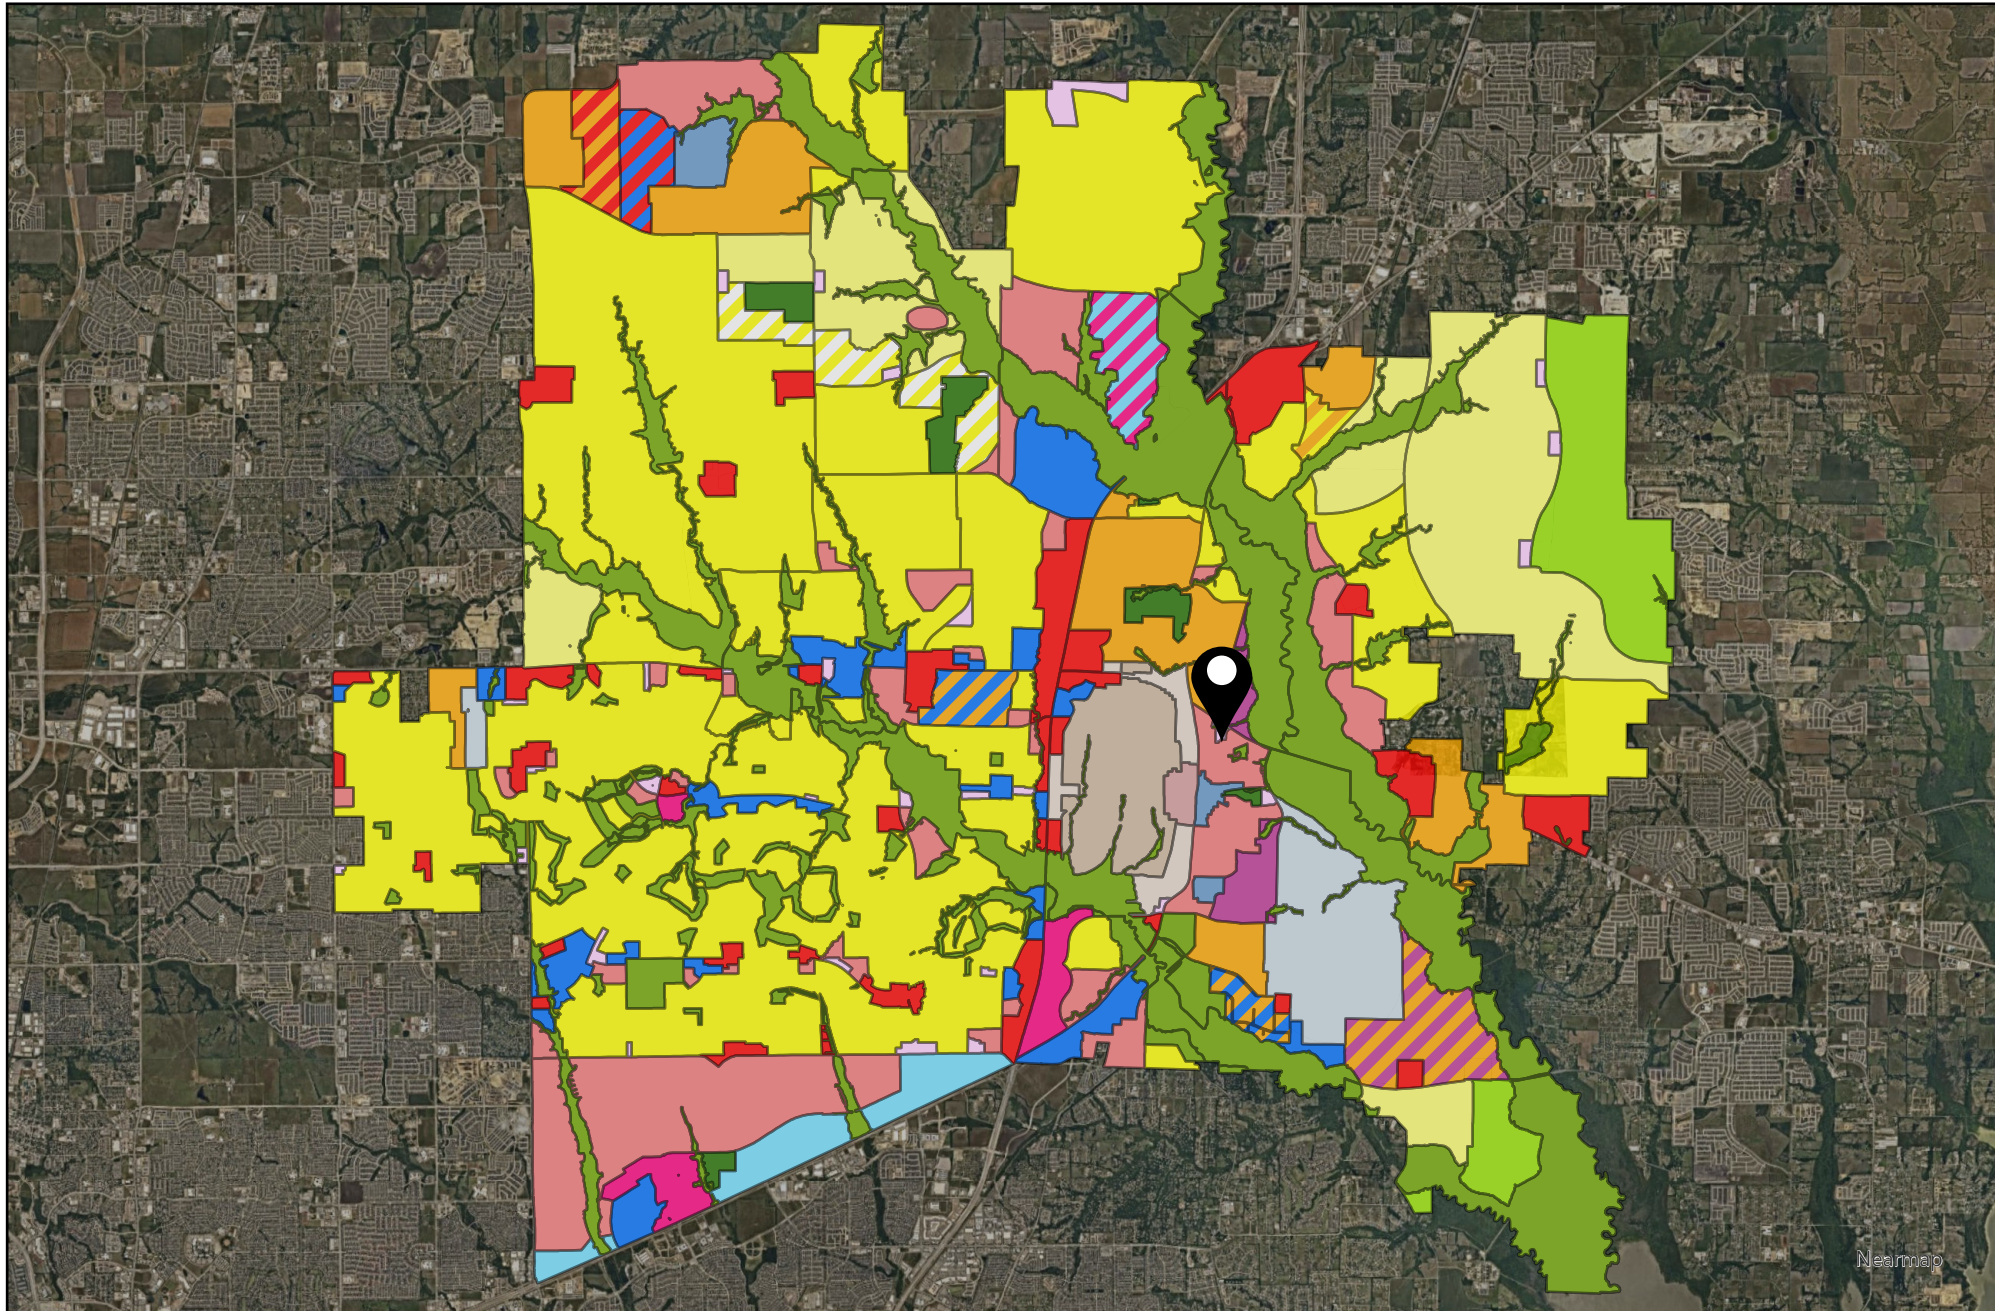

Vicinity Map

 SITE2023-0067

DISCLAIMER: This map and information contained in it were developed exclusively for use by the City of McKinney. Any use or reliance on this map by anyone else is at that party's risk and without liability to the City of McKinney, its officials or employees for any discrepancies, errors, or variances which may exist.

- Placetype
- Aviation
  - Commercial Center
  - Employment Mix
  - Entertainment Center
  - Estate Residential
  - Historic Town Center - Downtown
  - Historic Town Center - Mix
  - Historic Town Center - Residential
  - Manufacturing & Warehousing
  - Mixed Use Center
  - Neighborhood Commercial
  - Professional Center
  - Professional Center
  - Rural Residential
  - Suburban Living
  - Transit-Ready Development
  - Urban Living
  - Floodplain / Amenity Zone
  - Floodplain / Amenity Zone
  - Park
  - Employment Mix / Commercial Center
  - Entertainment Center / Mixed Use Center
  - Manufacturing & Warehousing / Employment Mix
  - Suburban Living / Employment Mix
  - Suburban Living / Estate Residential
  - Professional Center / Commercial Center
  - Professional Center / Employment Mix
  - Professional Center / Commercial Center
  - Professional Center / Employment Mix
  - Manufacturing & Warehousing