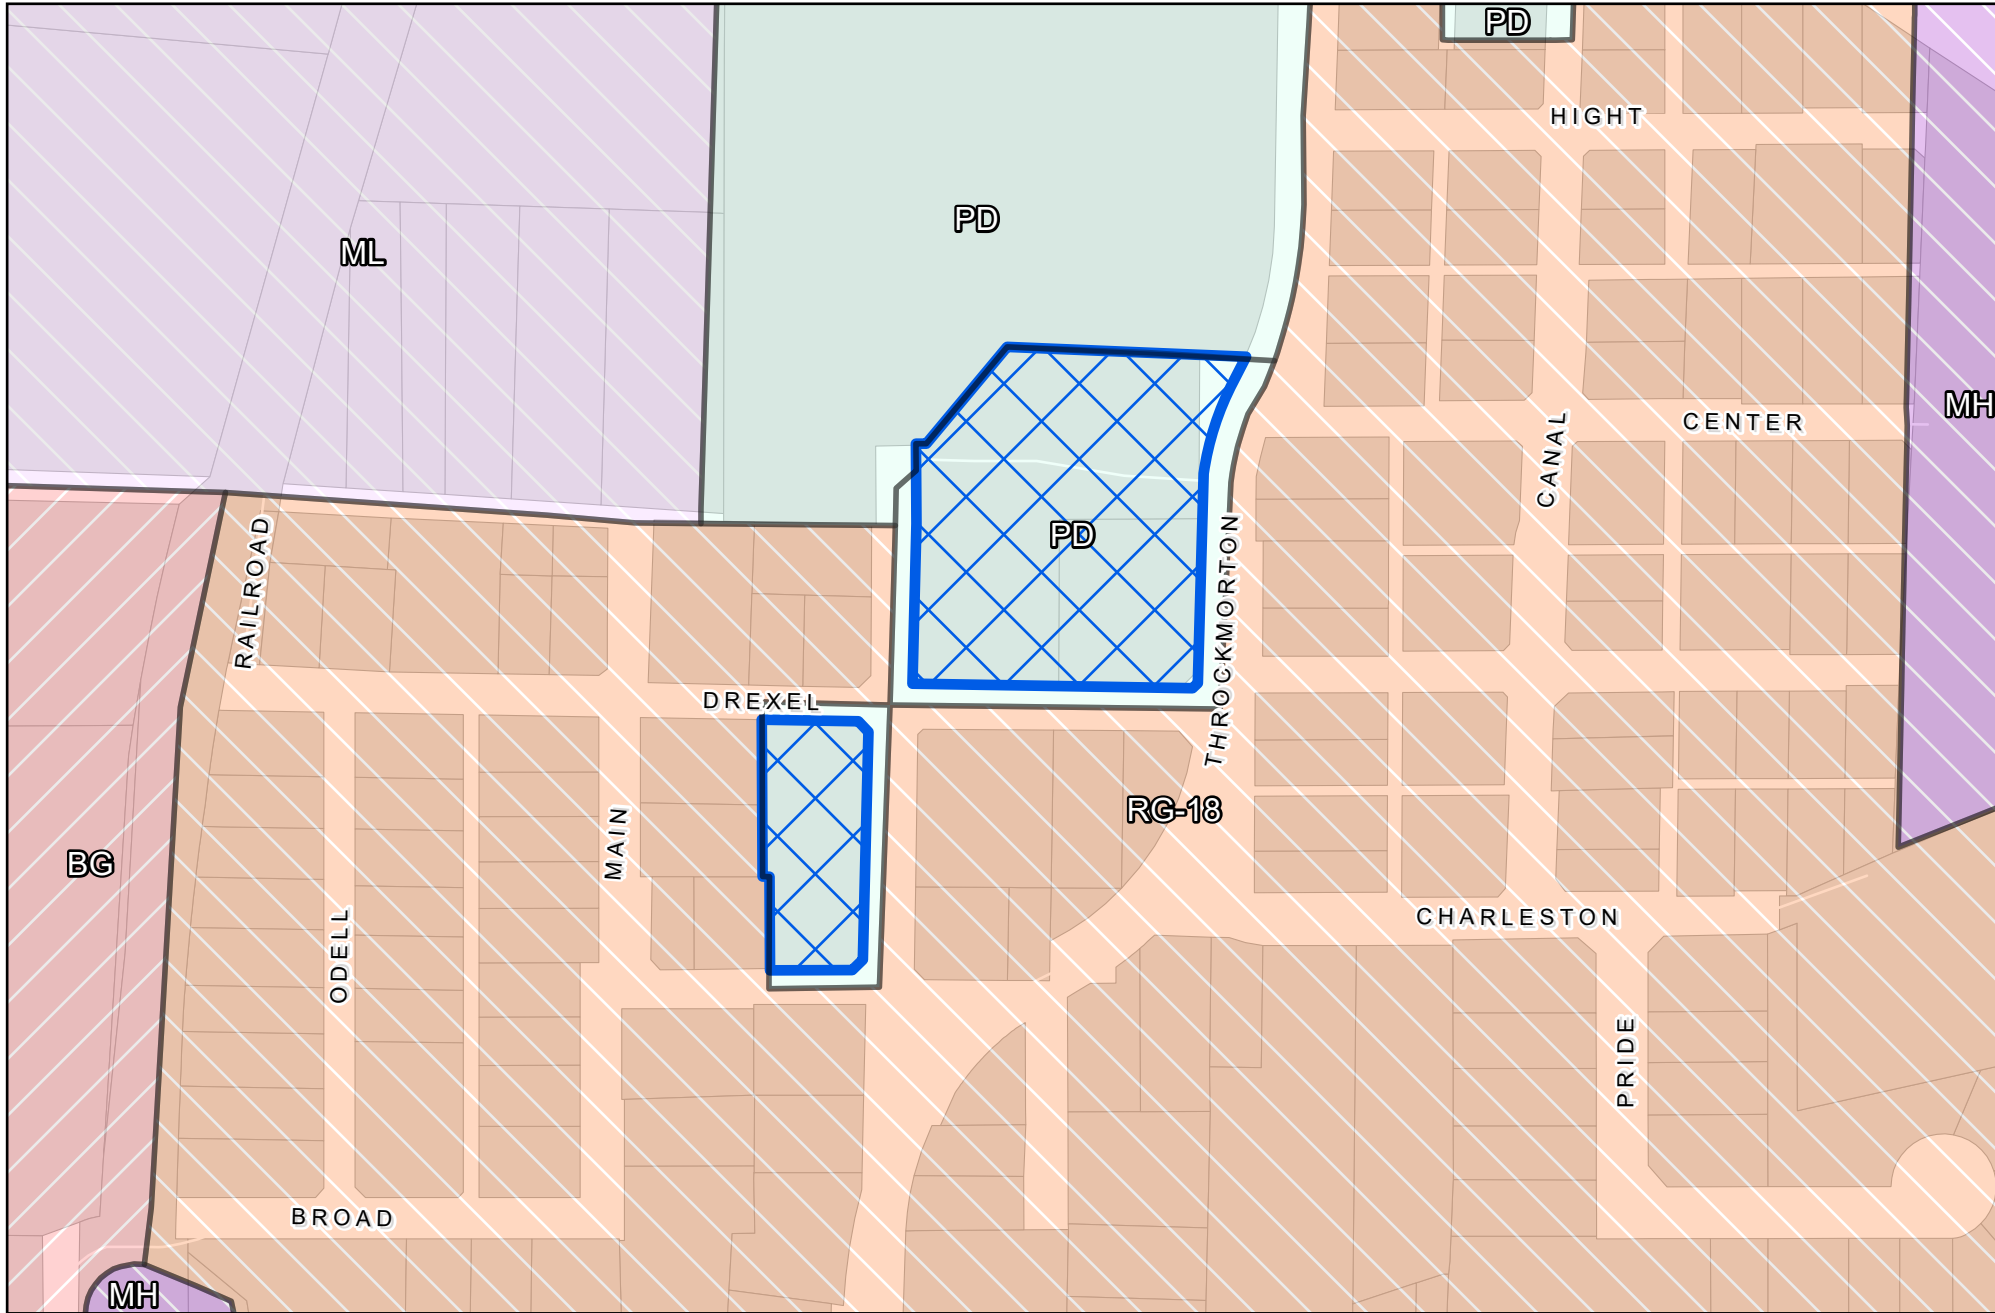

Vicinity Map

 SITE2023-0067

DISCLAIMER: This map and information contained in it were developed exclusively for use by the City of McKinney. Any use or reliance on this map by anyone else is at that party's risk and without liability to the City of McKinney, its officials or employees for any discrepancies, errors, or variances which may exist.

- Placetype
- Aviation
  - Commercial Center
  - Employment Mix
  - Entertainment Center
  - Estate Residential
  - Historic Town Center - Downtown
  - Historic Town Center - Mix
  - Historic Town Center - Residential
  - Manufacturing & Warehousing
  - Mixed Use Center
  - Neighborhood Commercial
  - Professional Center
  - Professional Center
  - Rural Residential
  - Suburban Living
  - Transit-Ready Development
  - Urban Living
  - Floodplain / Amenity Zone
  - Floodplain / Amenity Zone
  - Park
  - Employment Mix / Commercial Center
  - Entertainment Center / Mixed Use Center
  - Manufacturing & Warehousing / Employment Mix
  - Suburban Living / Employment Mix
  - Suburban Living / Estate Residential
  - Professional Center / Commercial Center
  - Professional Center / Employment Mix
  - Professional Center / Commercial Center
  - Professional Center / Employment Mix
  - Manufacturing & Warehousing