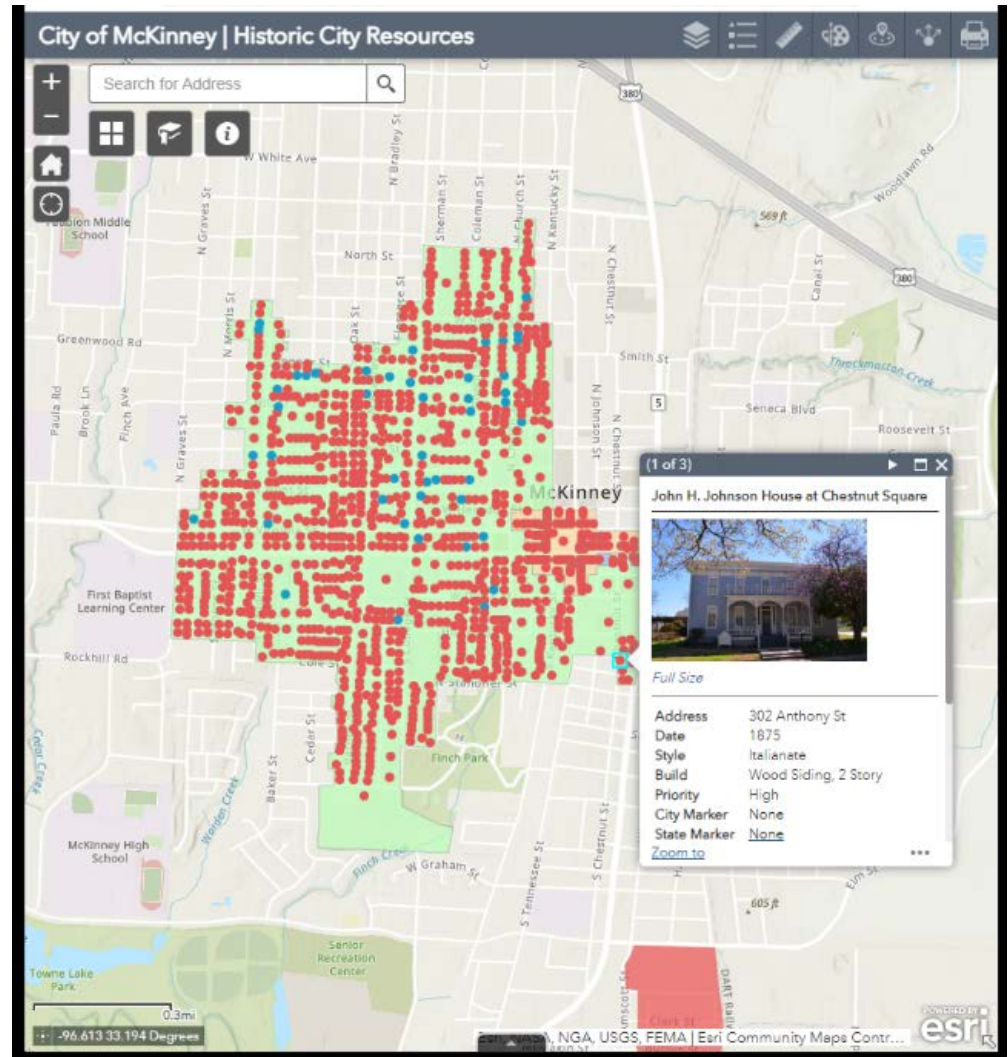

Historic Resources Map

www.mckinneytexas.org/HistoricMap

- General Information
- Marker Applications
- COA reviews