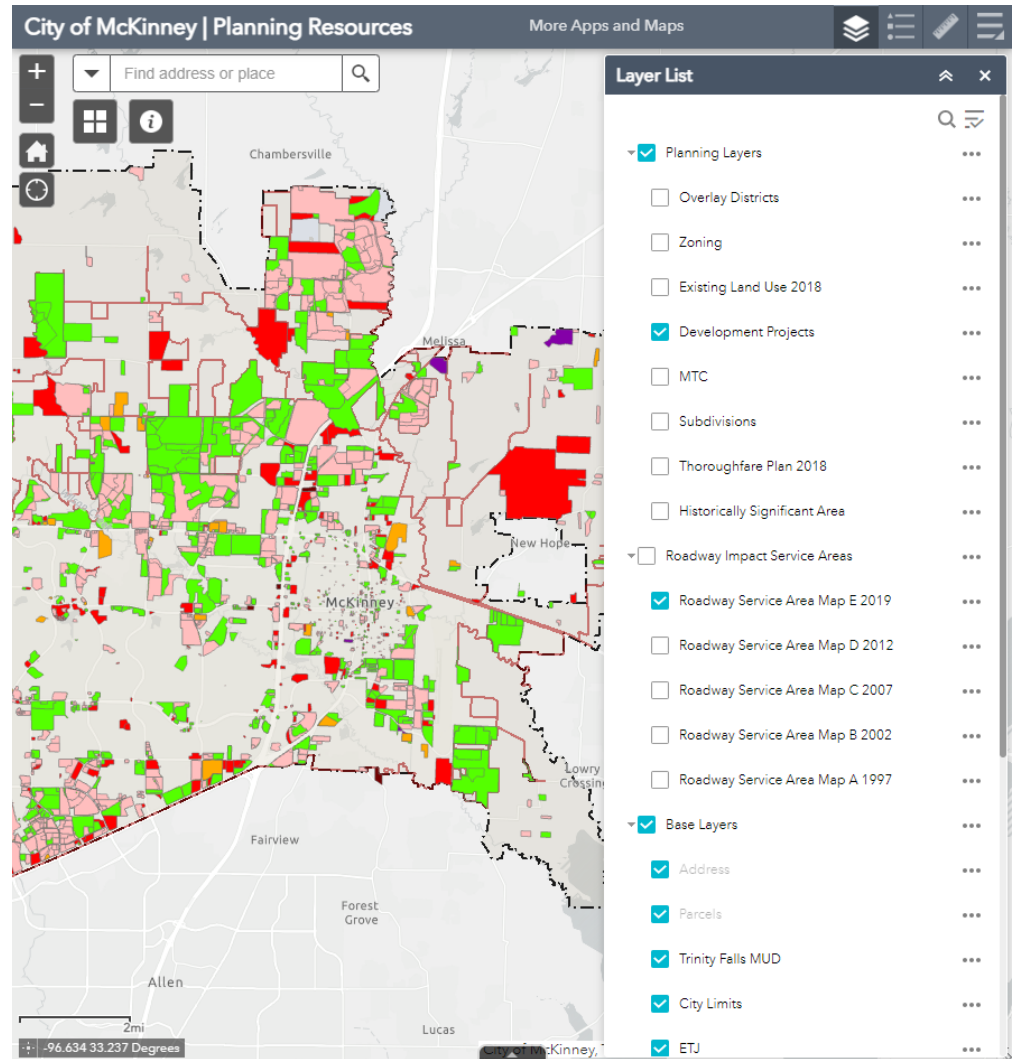

The Board's Role

Ordinance Empowerment

Today's tool trainings:

- Historic Resources Map
- COA Interactive Map
- Planning Resources Map
- Development Snapshot Portal

Historic Resources Map

www.mckinneytexas.org/HistoricMap

- General Information
- Marker Applications
- COA reviews

COA Map Tool

www.mckinneytexas.org/COAMap

- Use with
 - Marker Applications
 - HNIZ Reviews
- Related Tools
 - Secretary’s Standards
 - Design Checklist

Planning Resources Map

- Spatial relationship to historic district
- Initial submittals for planning projects

Development Snapshot Portal

DEVELOPMENT
SNAPSHOT PORTAL

- Permits & plans issued w/in last year
- Code Enforcement w/in the last year

Interactive Development Snapshot Portal City of McKinney

Development Snapshot Planning Submittals Non-Residential Building Activity Major Projects

Development Snapshot

Please note that the Interactive Development Snapshot Portal works best in the following browsers: Google Chrome, Mozilla Firefox, Apple Safari, or Microsoft Edge.