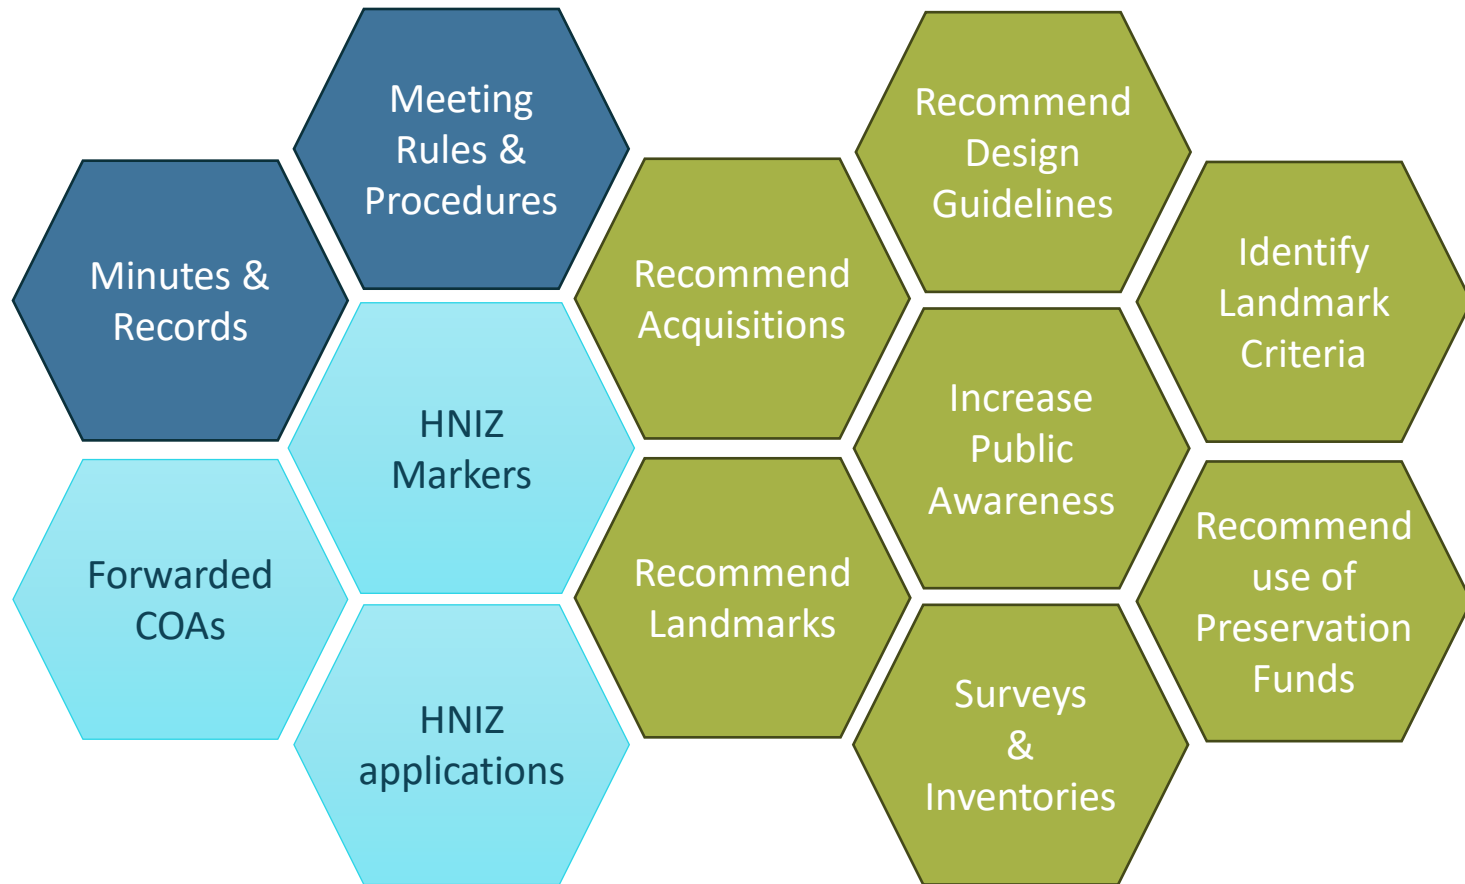

HPAB Training Series:

Topic 1: Refreshers: Board Updates & Interactive Tools

Historic Preservation Program Updates

- Home Recognition Program Calendar
- Tours
- Educational Events
- Annual Training Schedule
- Statewide trainings and conferences

Monthly Training Topics

- *October:* Board updates & Tools refresher for navigating development in McKinney (annual refresher)
- *May:* Preservation Month Spotlight
- Importance of Maintenance on Historic Properties
- Local HP incentives and the HPAB
- Preservation plans and strategies
- Spotlight in Architectural Styles
- Role of HPAB in McKinney (refresher before Boards and Commission applications)
- Special Topics- Downtown Focus
- Residential Topics

The Board's Role

Ordinance Empowerment

Today's tool trainings:

- Historic Resources Map
- COA Interactive Map
- Planning Resources Map
- Development Snapshot Portal

Historic Resources Map

www.mckinneytexas.org/HistoricMap

To improve the way you see development-related information, the City of McKinney is excited to launch the new McKinney Development Snapshot and Interactive Portal!

This dynamic portal allows you to view and interact with monthly reporting data using online maps and searchable filters - all available at your fingertips.