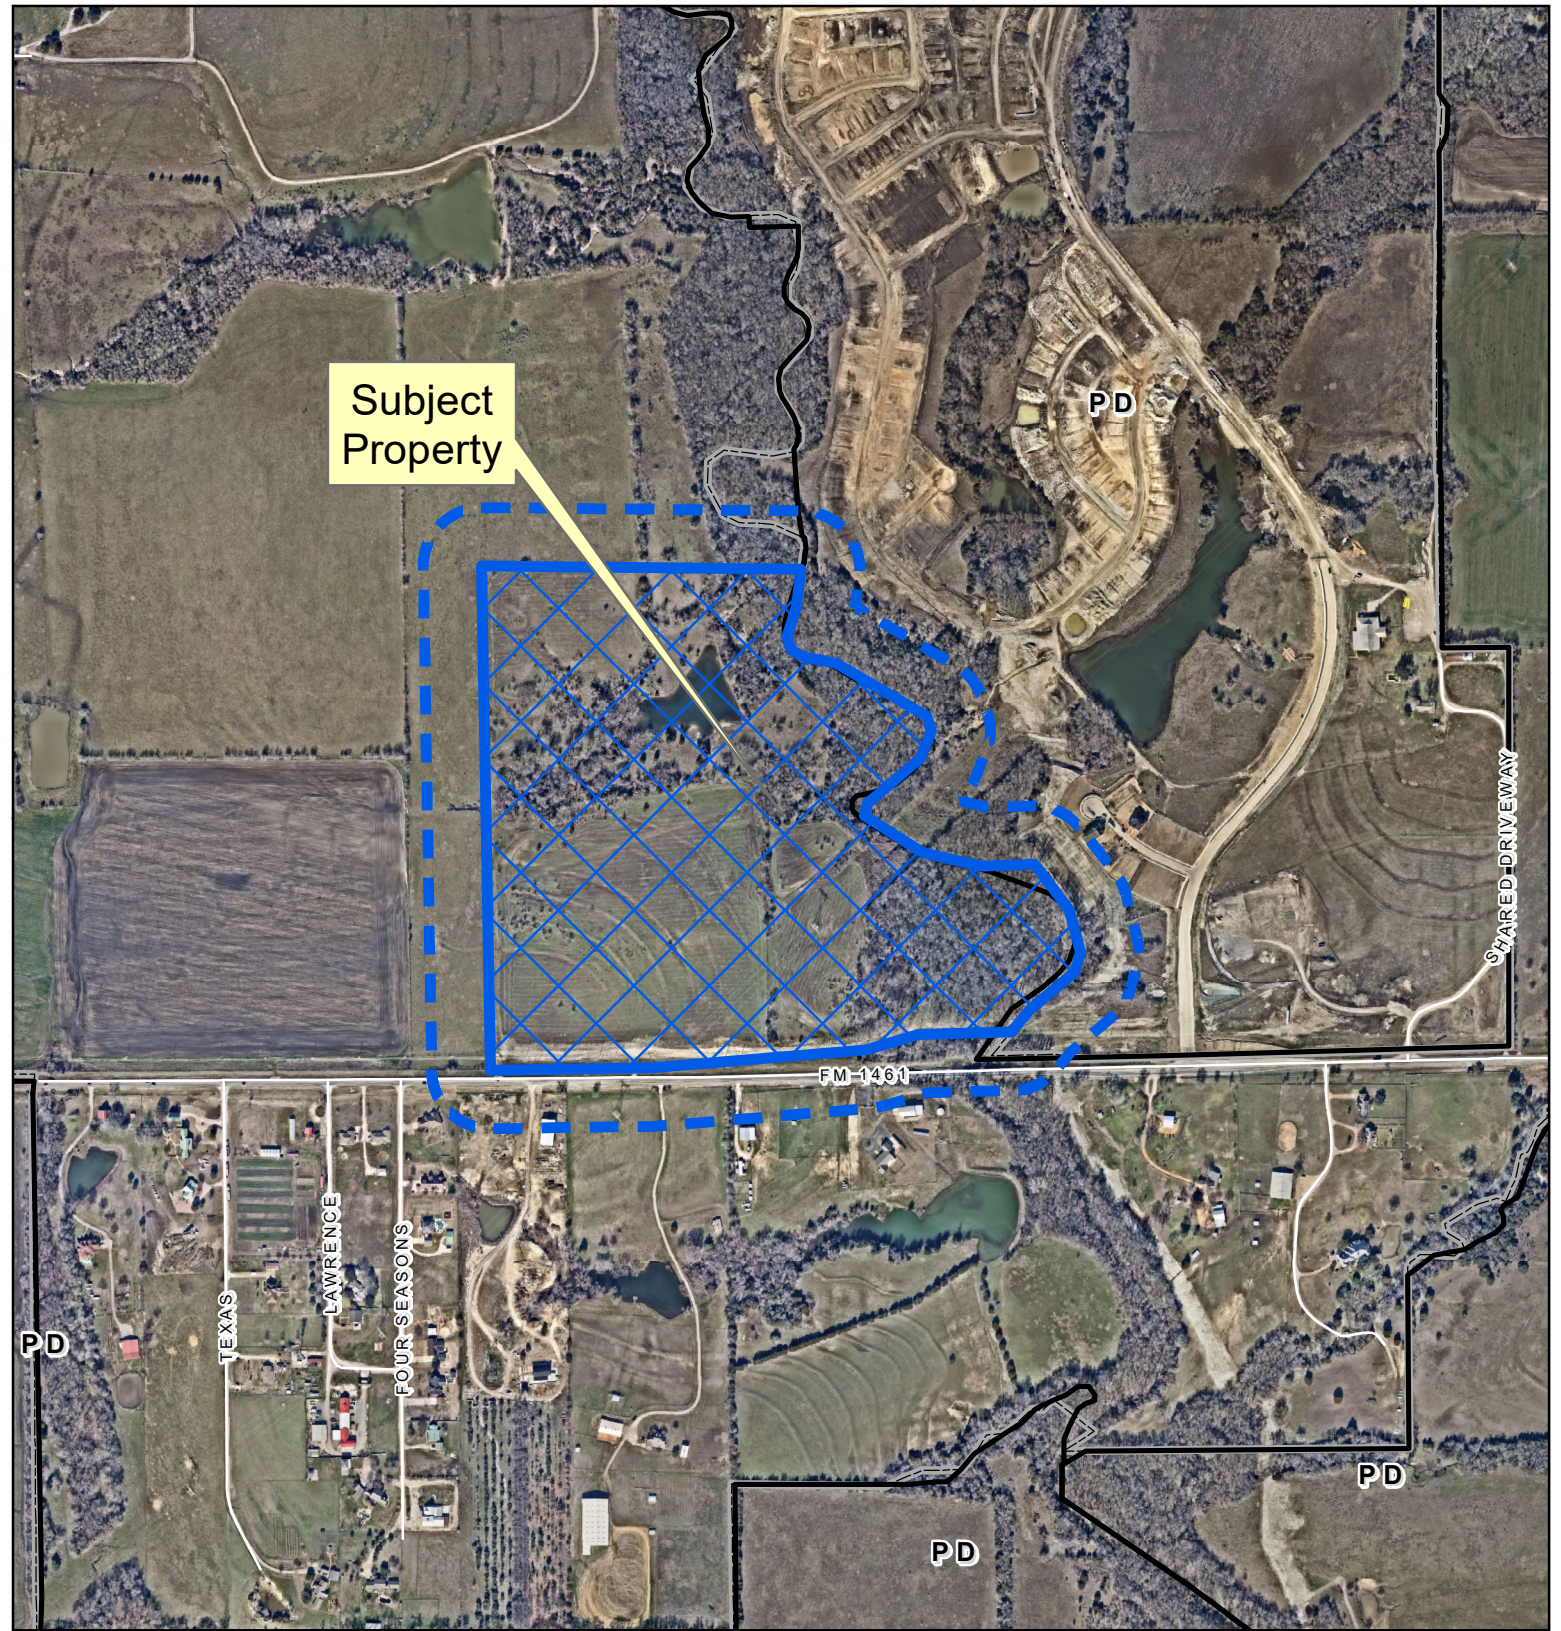

Property Owner Notification Map

ZONE2022-0119

DISCLAIMER: This map and information contained in it were developed exclusively for use by the City of McKinney. Any use or reliance on this map by anyone else is at that party's risk and without liability to the City of McKinney, its officials or employees for any discrepancies, errors, or variances which may exist.

Subject Property

PD

FM-1461

SHARED DRIVEWAY

LAWRENCE

FOUR SEASONS

TEXAS

PD

PD

PD

Vicinity Map

Aerial Map

ZONE2022-0119

0 370 740 Feet

200' Buffer Case

DISCLAIMER: This map and information contained in it were developed exclusively for use by the City of McKinney. Any use or reliance on this map by anyone else is at that party's risk and without liability to the City of McKinney, its officials or employees for any discrepancies, errors, or variances which may exist.