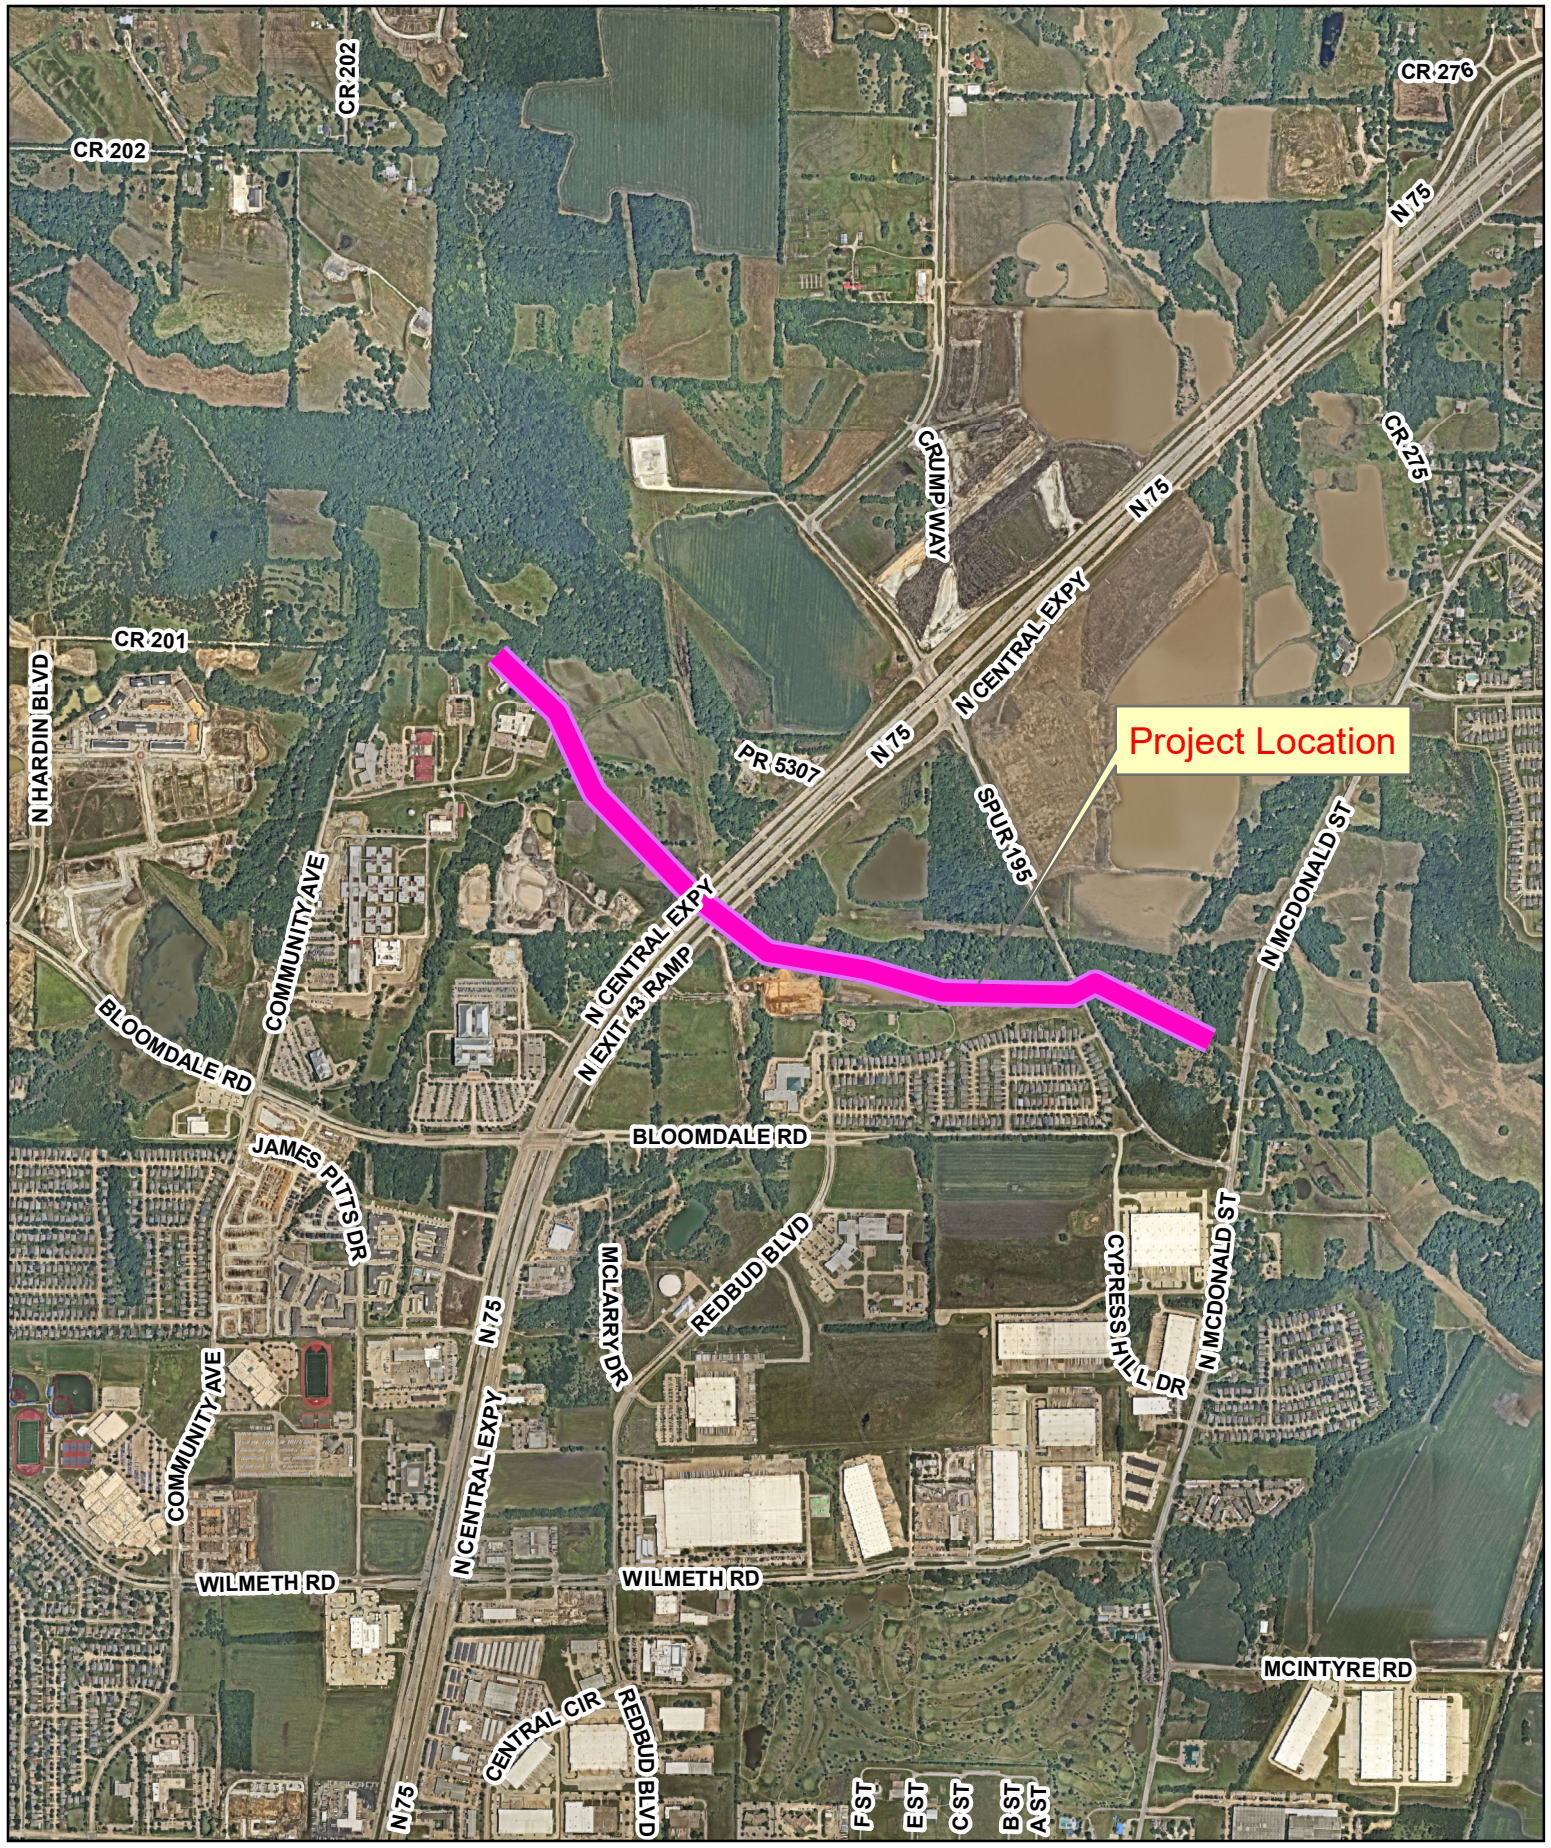

Document Path: Y:\GIS\GISWork\AT\Turenig\MapProjects\Location Maps\Honey Creek Interceptor ILA.mxd

Location Map

Honey Creek Interceptor - ILA

Source: City of McKinney GIS
Date: 8/9/2024

DISCLAIMER: This map and information contained in it were developed exclusively for use by the City of McKinney. Any use or reliance on this map by anyone else is at that party's risk and without liability to the City of McKinney, its officials or employees for any discrepancies, errors, or variances which may exist.

Document Path: Y:\GIS\GISWork\AT\urent\gim\MapProjects\Location Maps\Honey Creek Interceptor - ILA.mxd

Project Location

Location Map

Honey Creek Interceptor - ILA

Source: City of McKinney GIS
Date: 8/9/2024