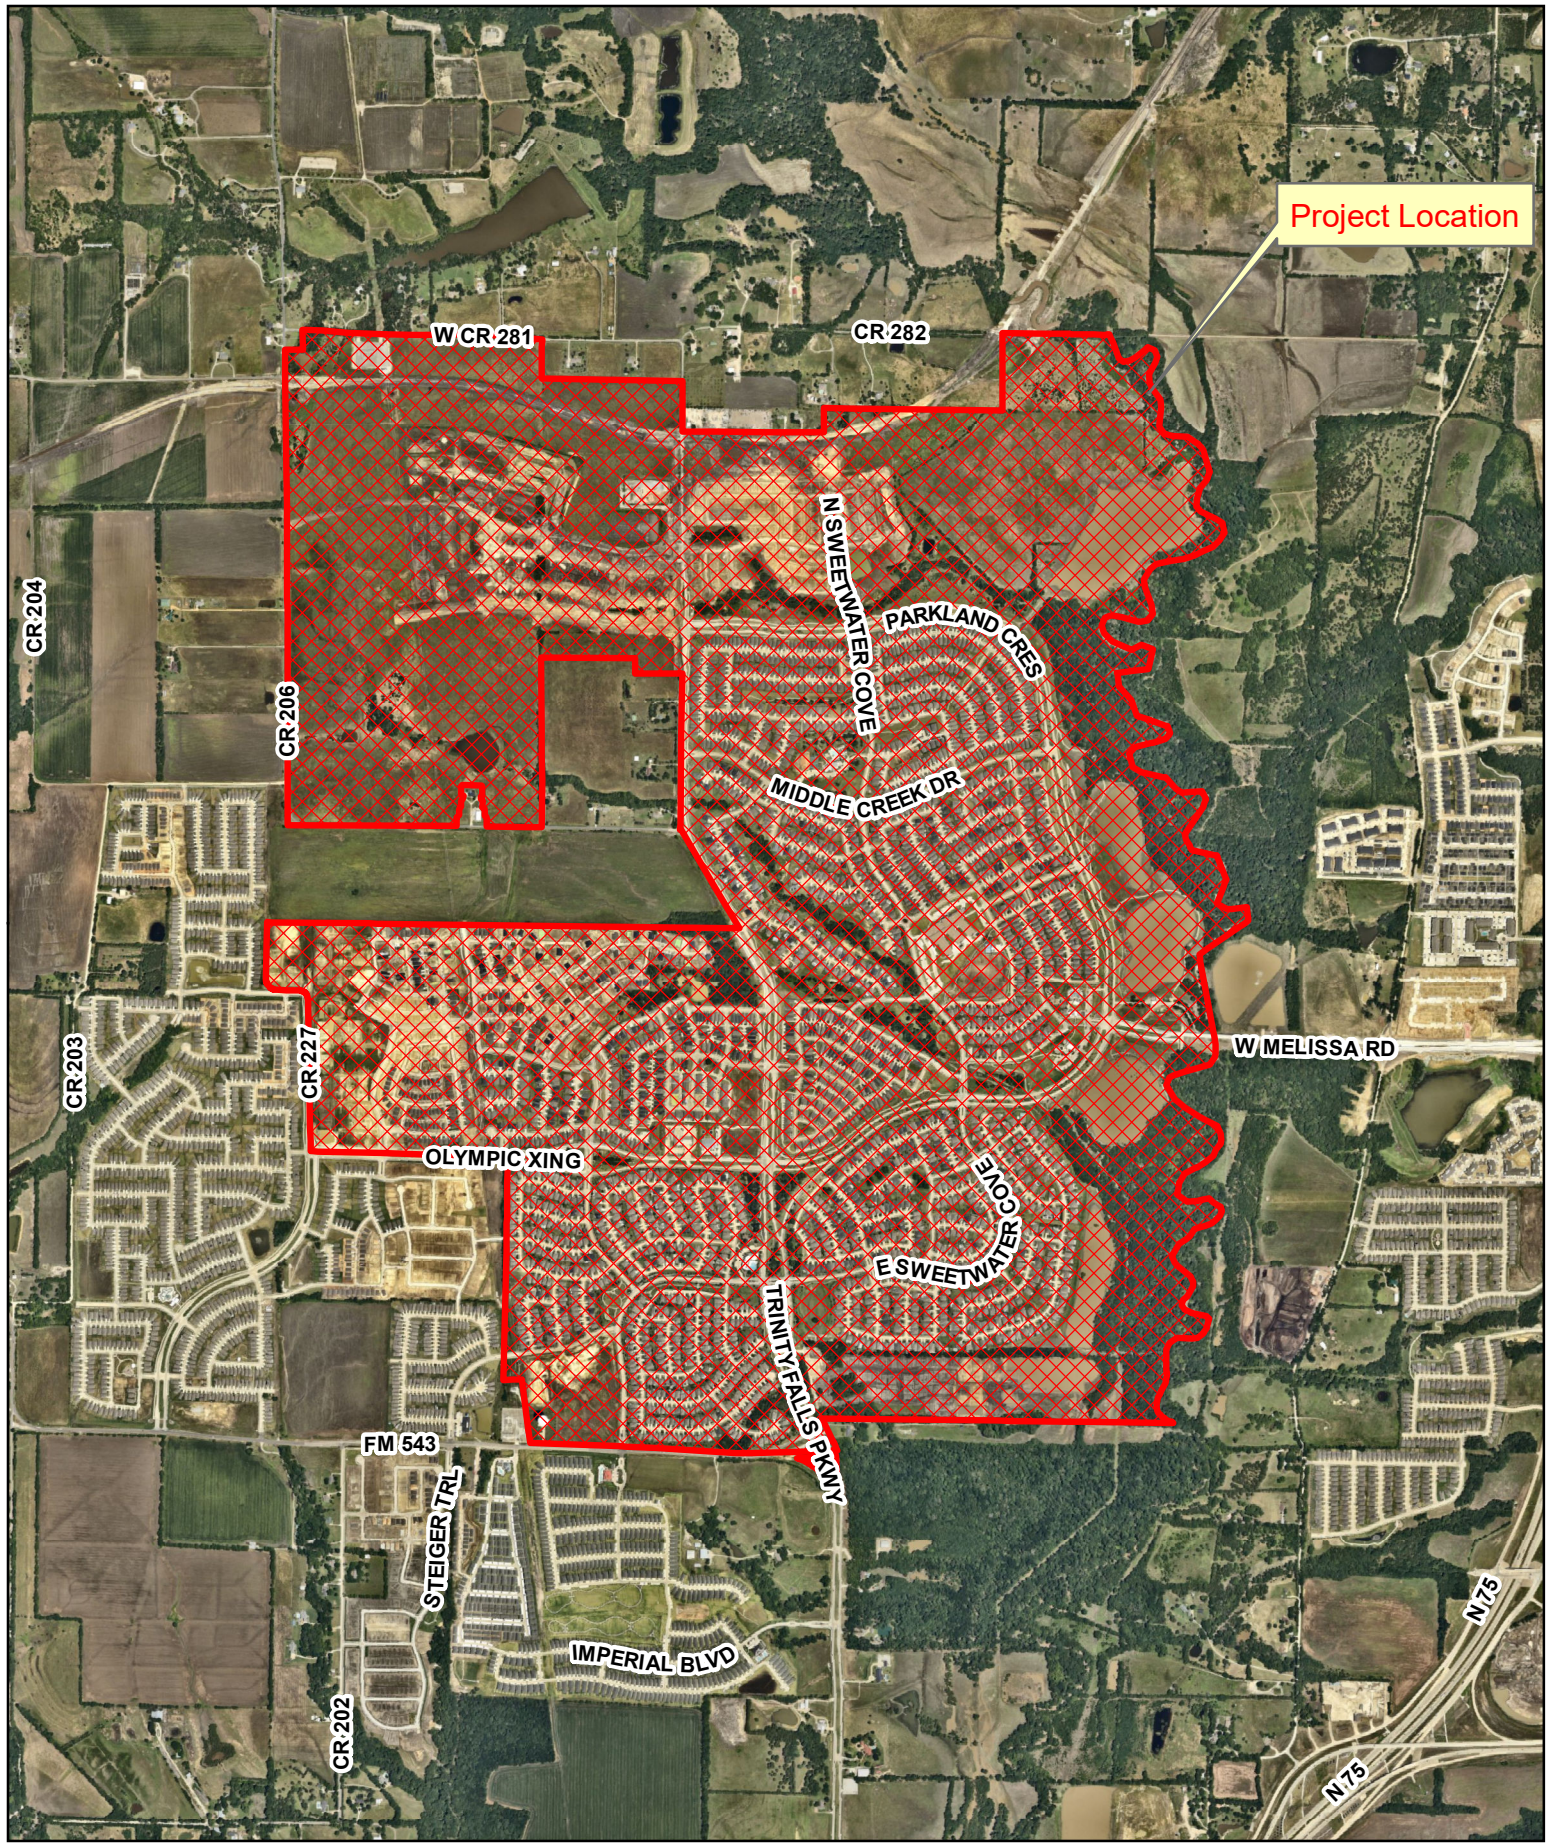

Project Location

Location Map

Trinity Falls MUD

Source: City of McKinney GIS
Date: 9/13/2024

DISCLAIMER: This map and information contained in it were developed exclusively for use by the City of McKinney. Any use or reliance on this map by anyone else is at that party's risk and without liability to the City of McKinney, its officials or employees for any discrepancies, errors, or variances which may exist.