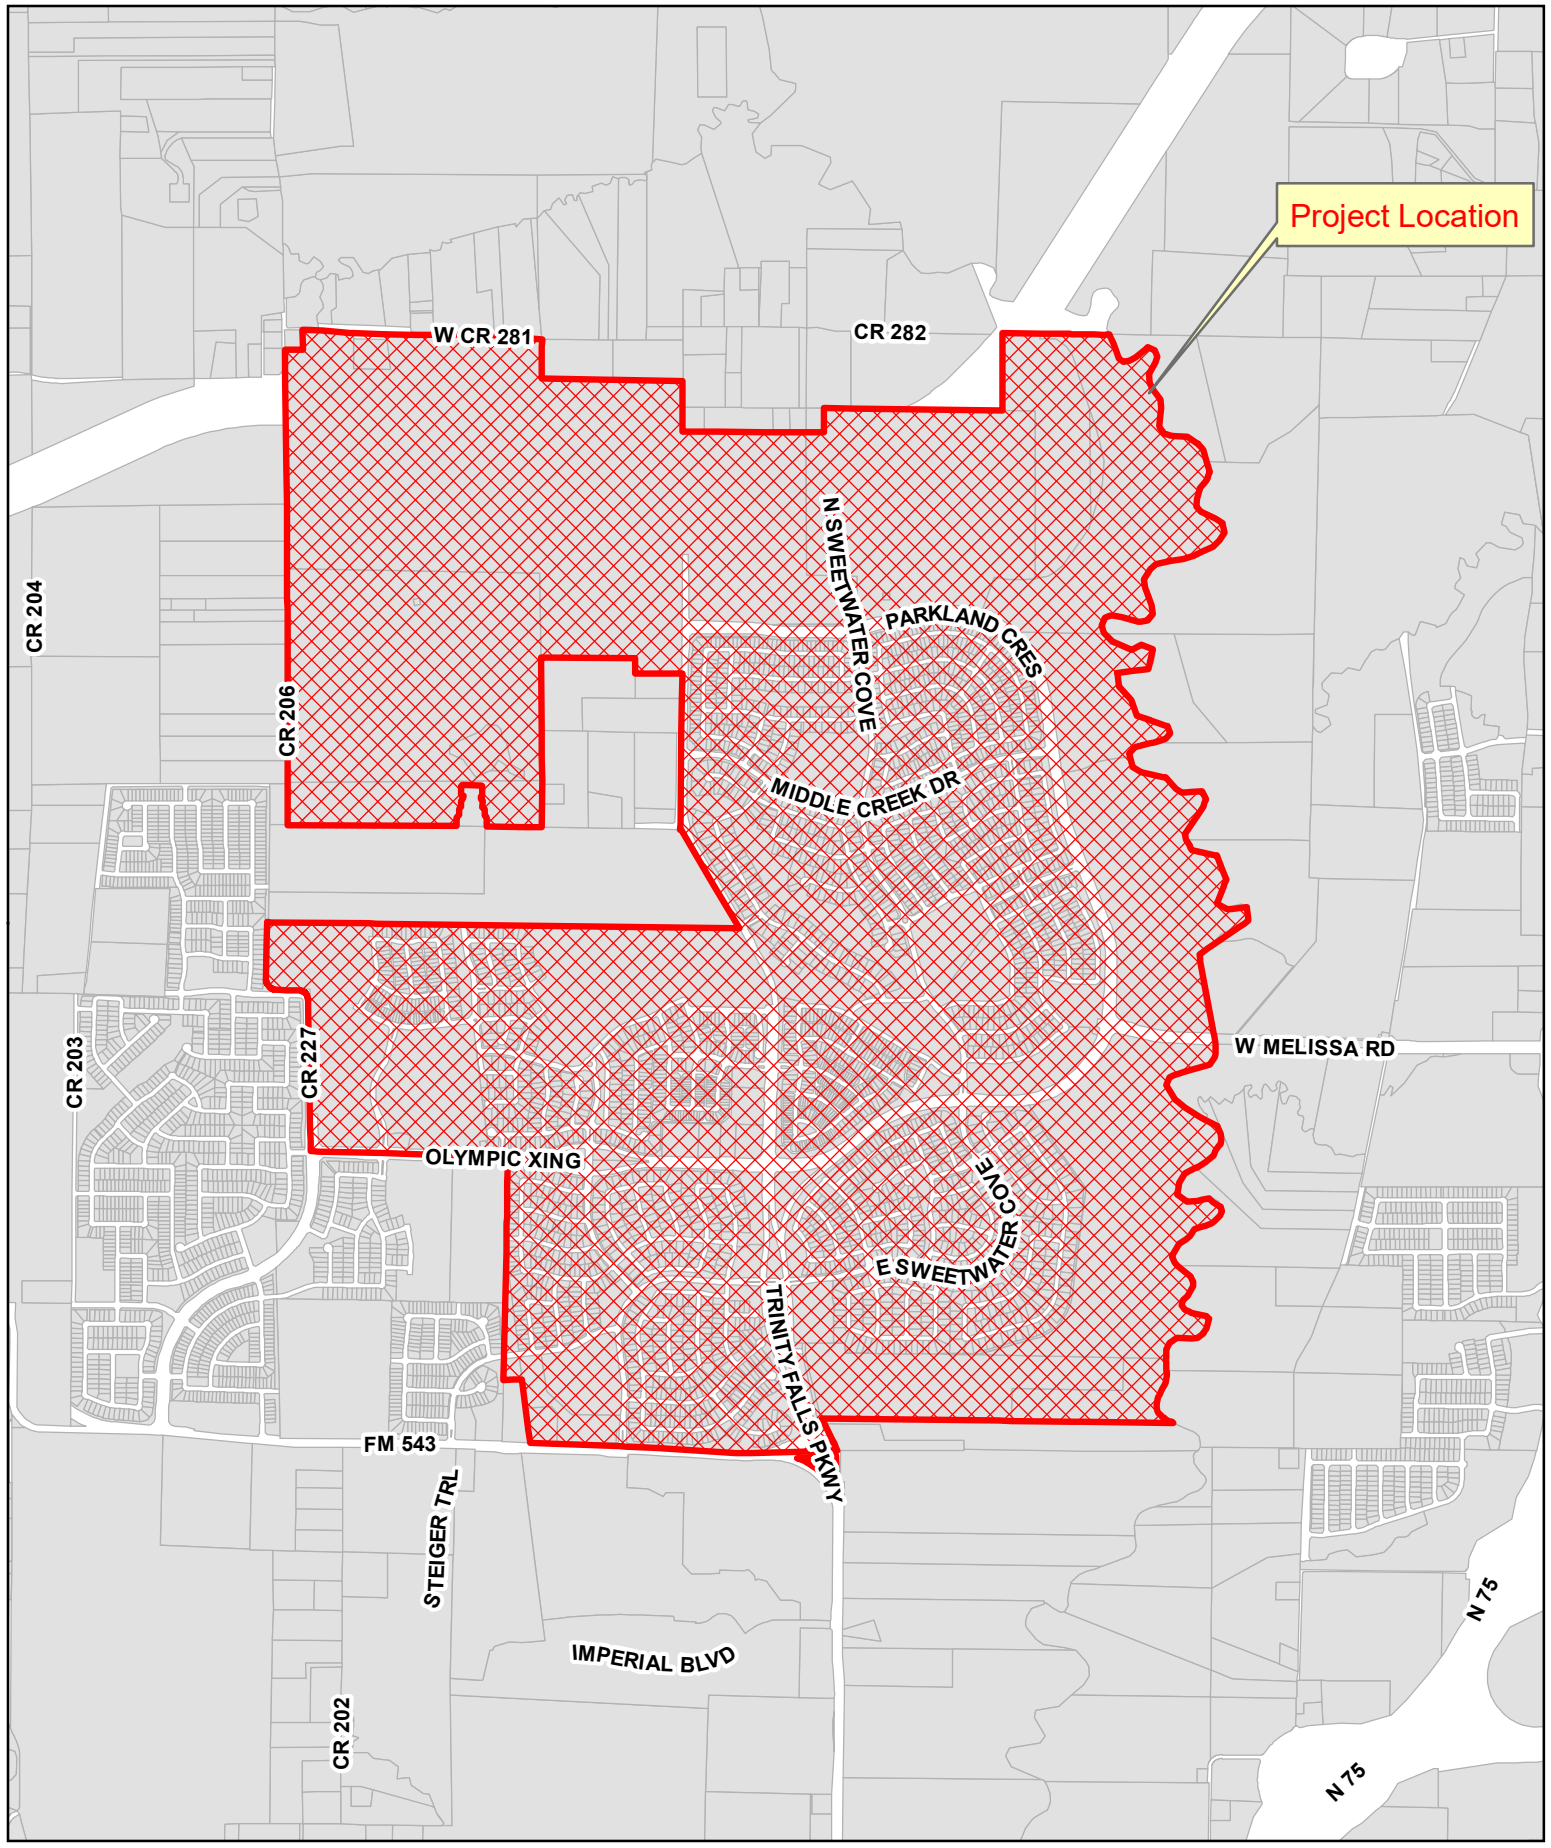

Document Path: Y:\GIS\GISWork\AT\Trentigull\MapProjects\Location Maps\Trinity Falls MUD.mxd

Project Location

Location Map

Trinity Falls MUD

Source: City of McKinney GIS
Date: 9/13/2024

DISCLAIMER: This map and information contained in it were developed exclusively for use by the City of McKinney. Any use or reliance on this map by anyone else is at that party's risk and without liability to the City of McKinney, its officials or employees for any discrepancies, errors, or variances which may exist.

Document Path: Y:\GIS\GISWork\AT\TrenquillMap\Projects\Location Maps\Trinity Falls MUD.mxd

Project Location

Location Map

Trinity Falls MUD

Source: City of McKinney GIS
Date: 9/13/2024

DISCLAIMER: This map and information contained in it were developed exclusively for use by the City of McKinney. Any use or reliance on this map by anyone else is at that party's risk and without liability to the City of McKinney, its officials or employees for any discrepancies, errors, or variances which may exist.