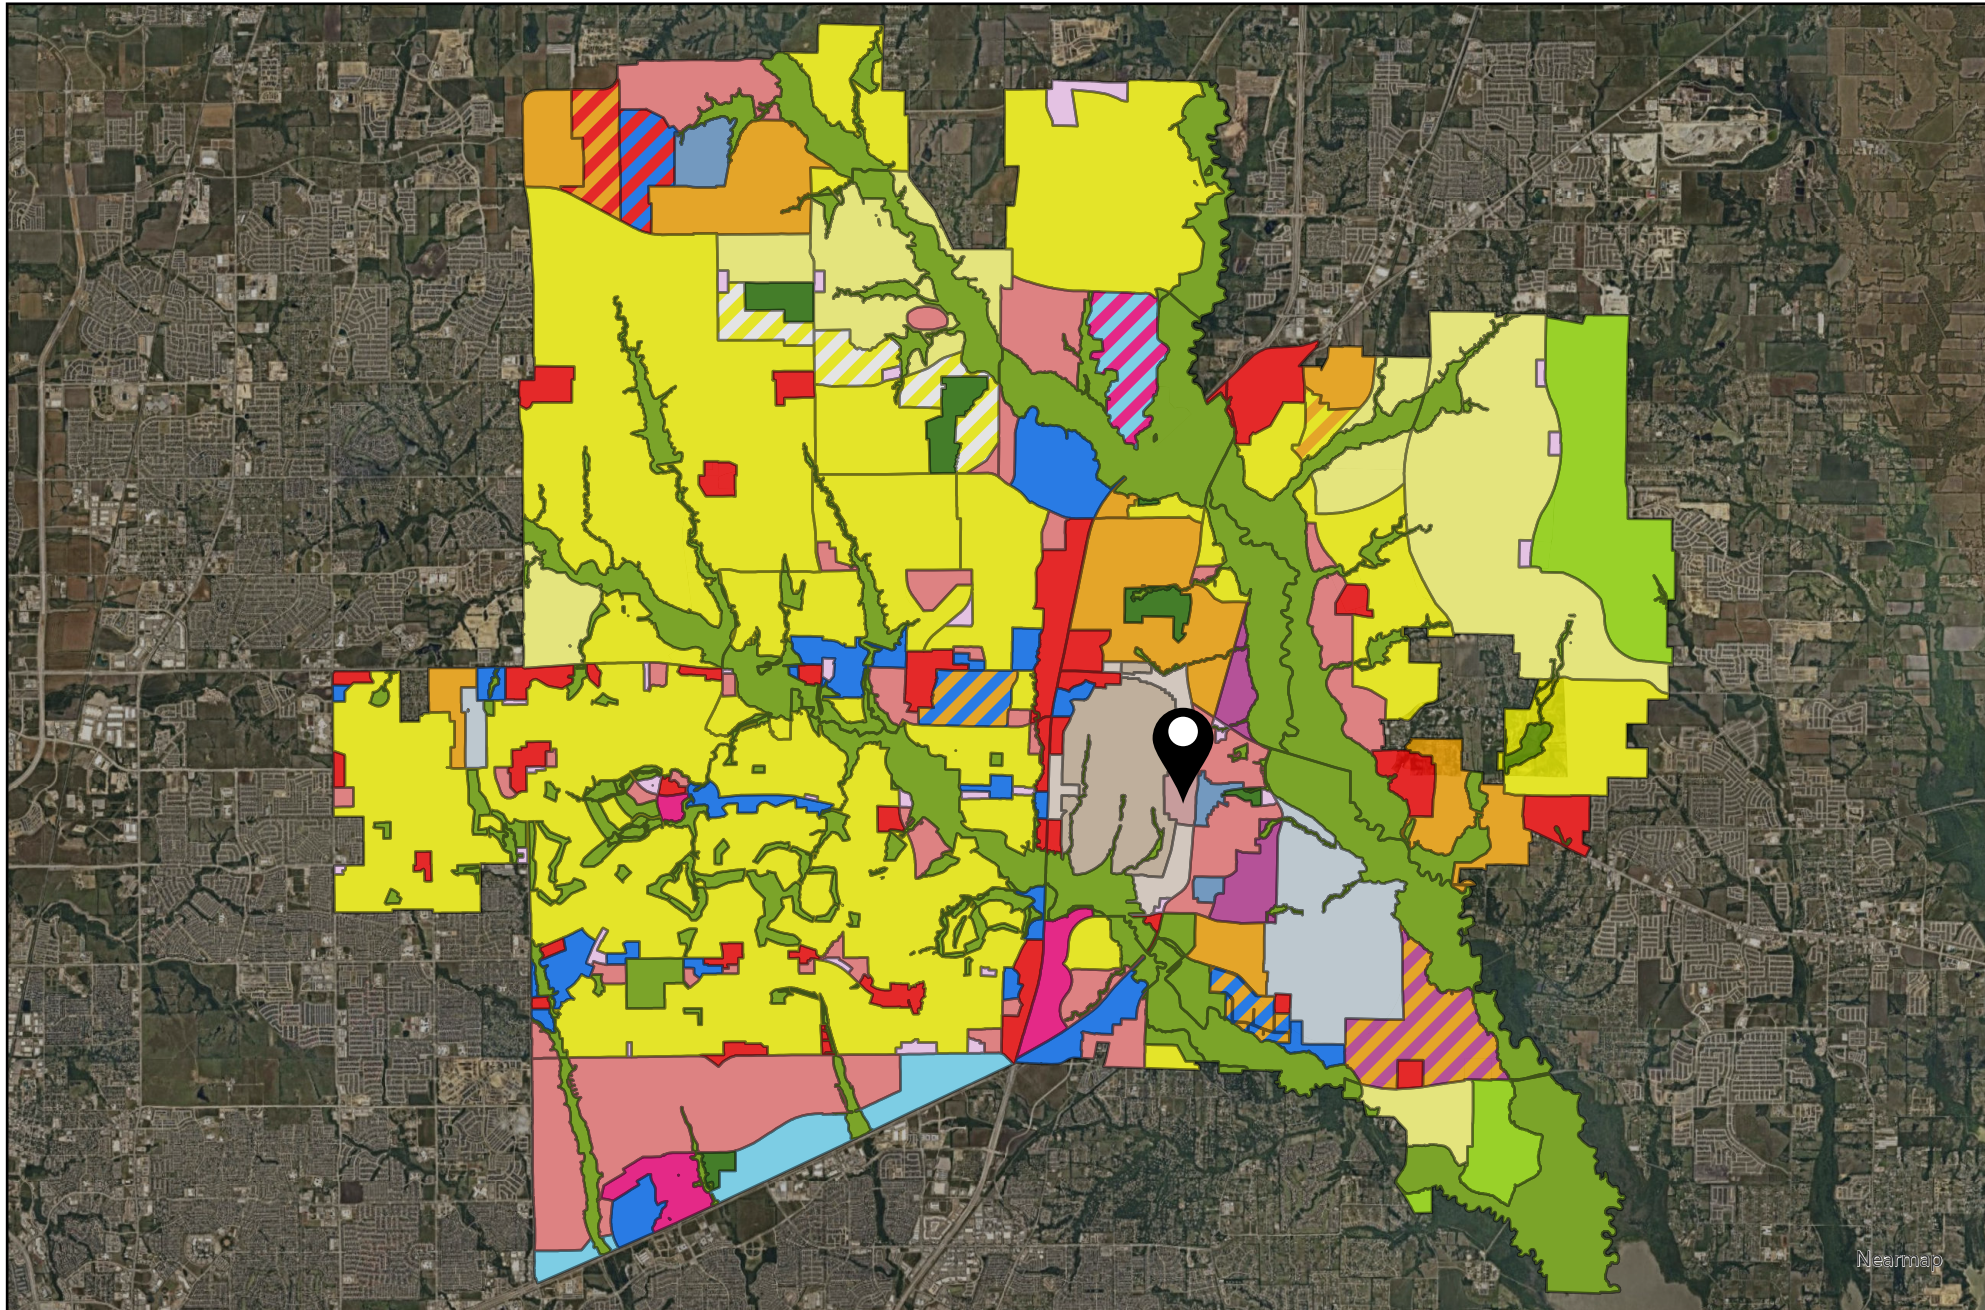

Vicinity Map

 SITE2023-0061

DISCLAIMER: This map and information contained in it were developed exclusively for use by the City of McKinney. Any use or reliance on this map by anyone else is at that party's risk and without liability to the City of McKinney, its officials or employees for any discrepancies, errors, or variances which may exist.

- Placetype
- Aviation
 - Commercial Center
 - Employment Mix
 - Entertainment Center
 - Estate Residential
 - Historic Town Center - Downtown
 - Historic Town Center - Mix
 - Historic Town Center - Residential
 - Manufacturing & Warehousing
 - Mixed Use Center
 - Neighborhood Commercial
 - Professional Center
 - Professional Center
 - Rural Residential
 - Suburban Living
 - Transit-Ready Development
 - Urban Living
 - Floodplain / Amenity Zone
 - Floodplain / Amenity Zone
 - Park
 - Employment Mix / Commercial Center
 - Entertainment Center / Mixed Use Center
 - Manufacturing & Warehousing / Employment Mix
 - Suburban Living / Employment Mix
 - Suburban Living / Estate Residential
 - Professional Center / Commercial Center
 - Professional Center / Employment Mix
 - Professional Center / Commercial Center
 - Professional Center / Employment Mix
 - Manufacturing & Warehousing