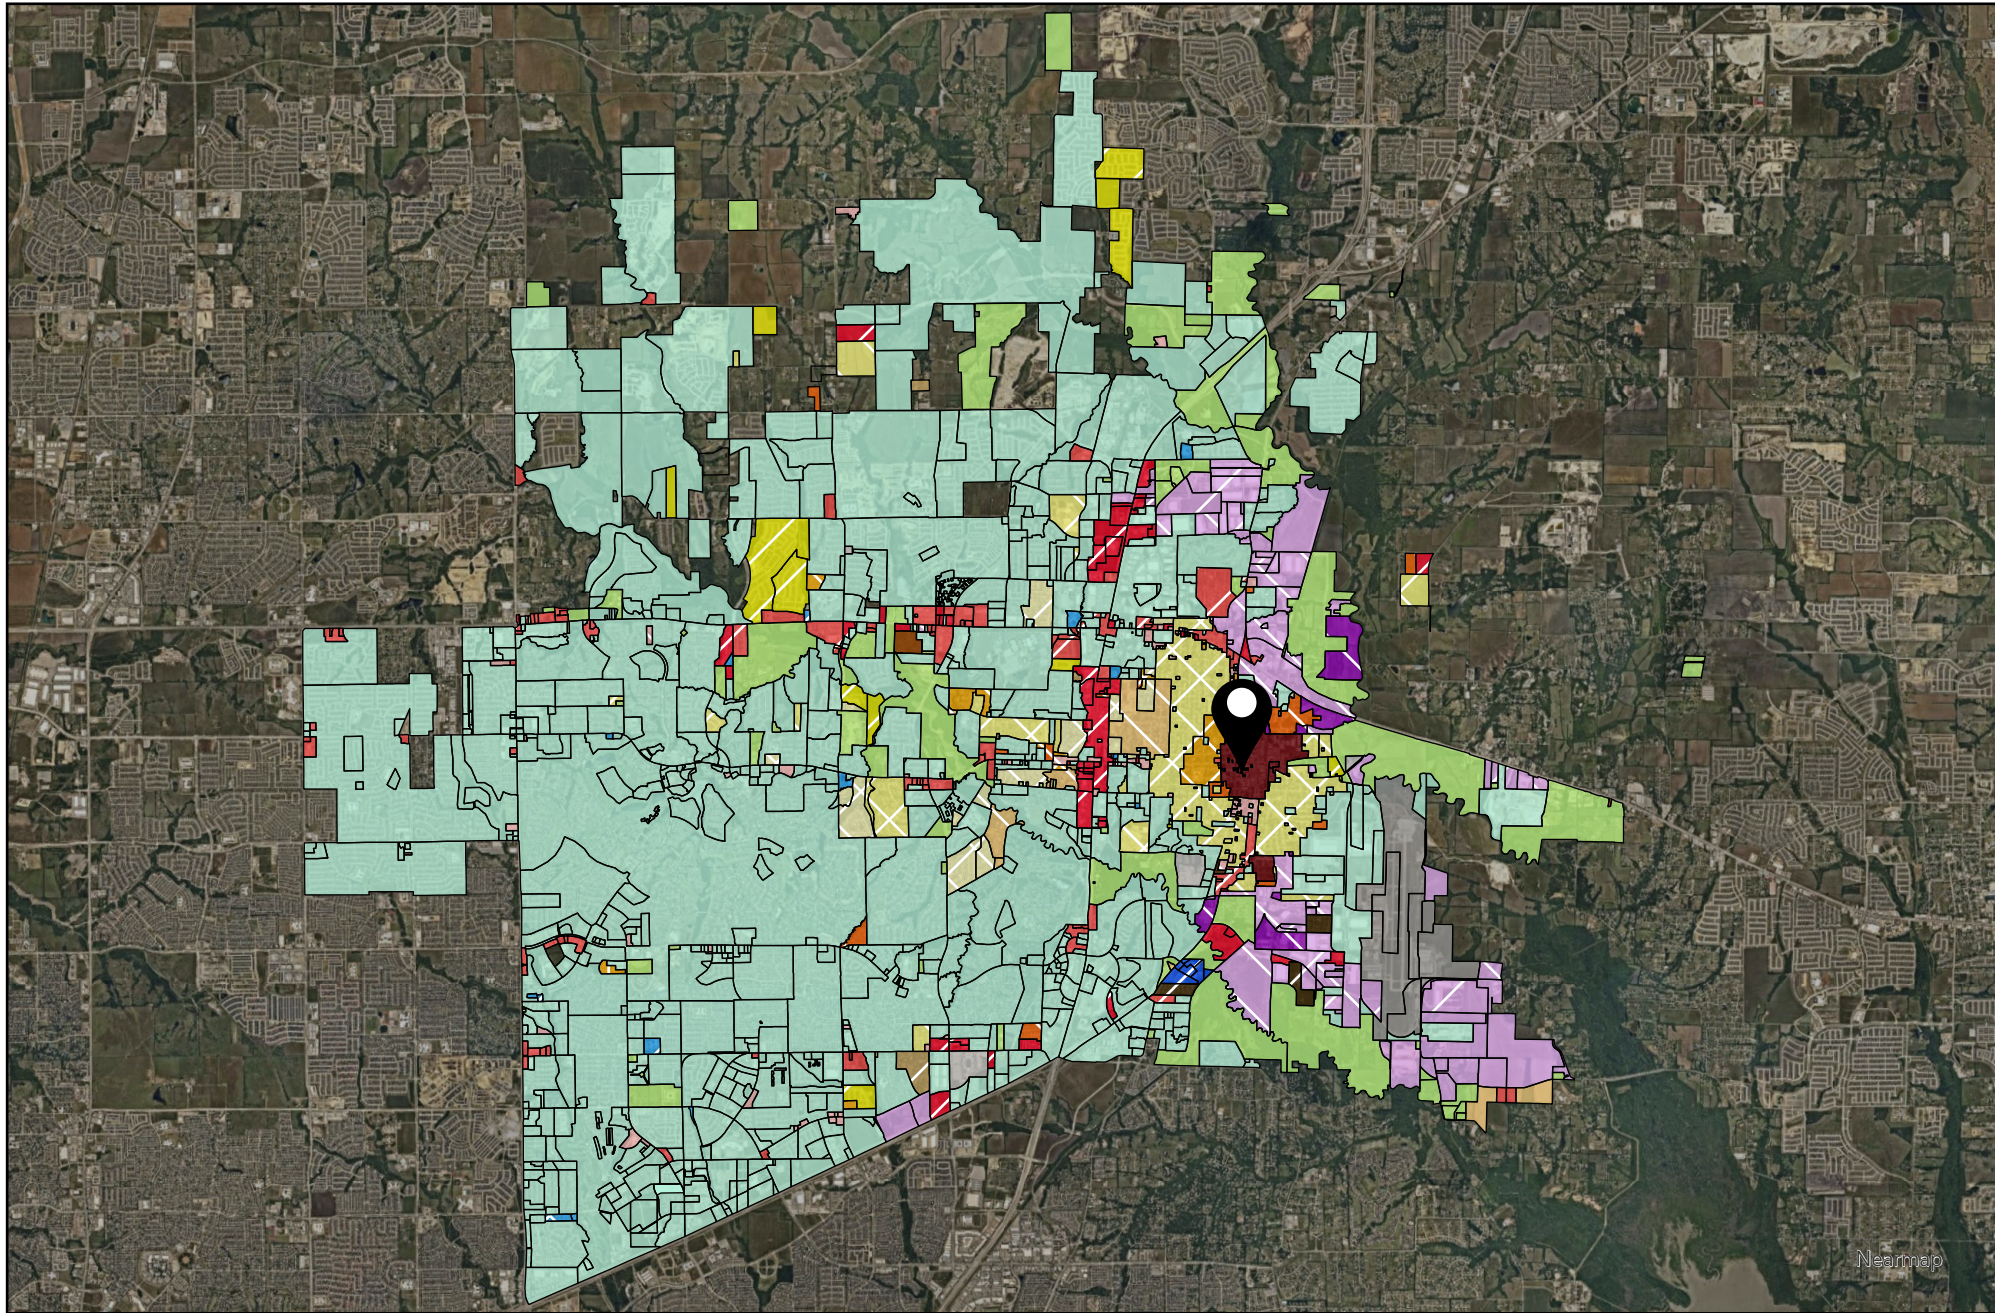

DISCLAIMER: This map and information contained in it were developed exclusively for use by the City of McKinney. Any use or reliance on this map by anyone else is at that party's risk and without liability to the City of McKinney, its officials or employees for any discrepancies, errors, or variances which may exist.