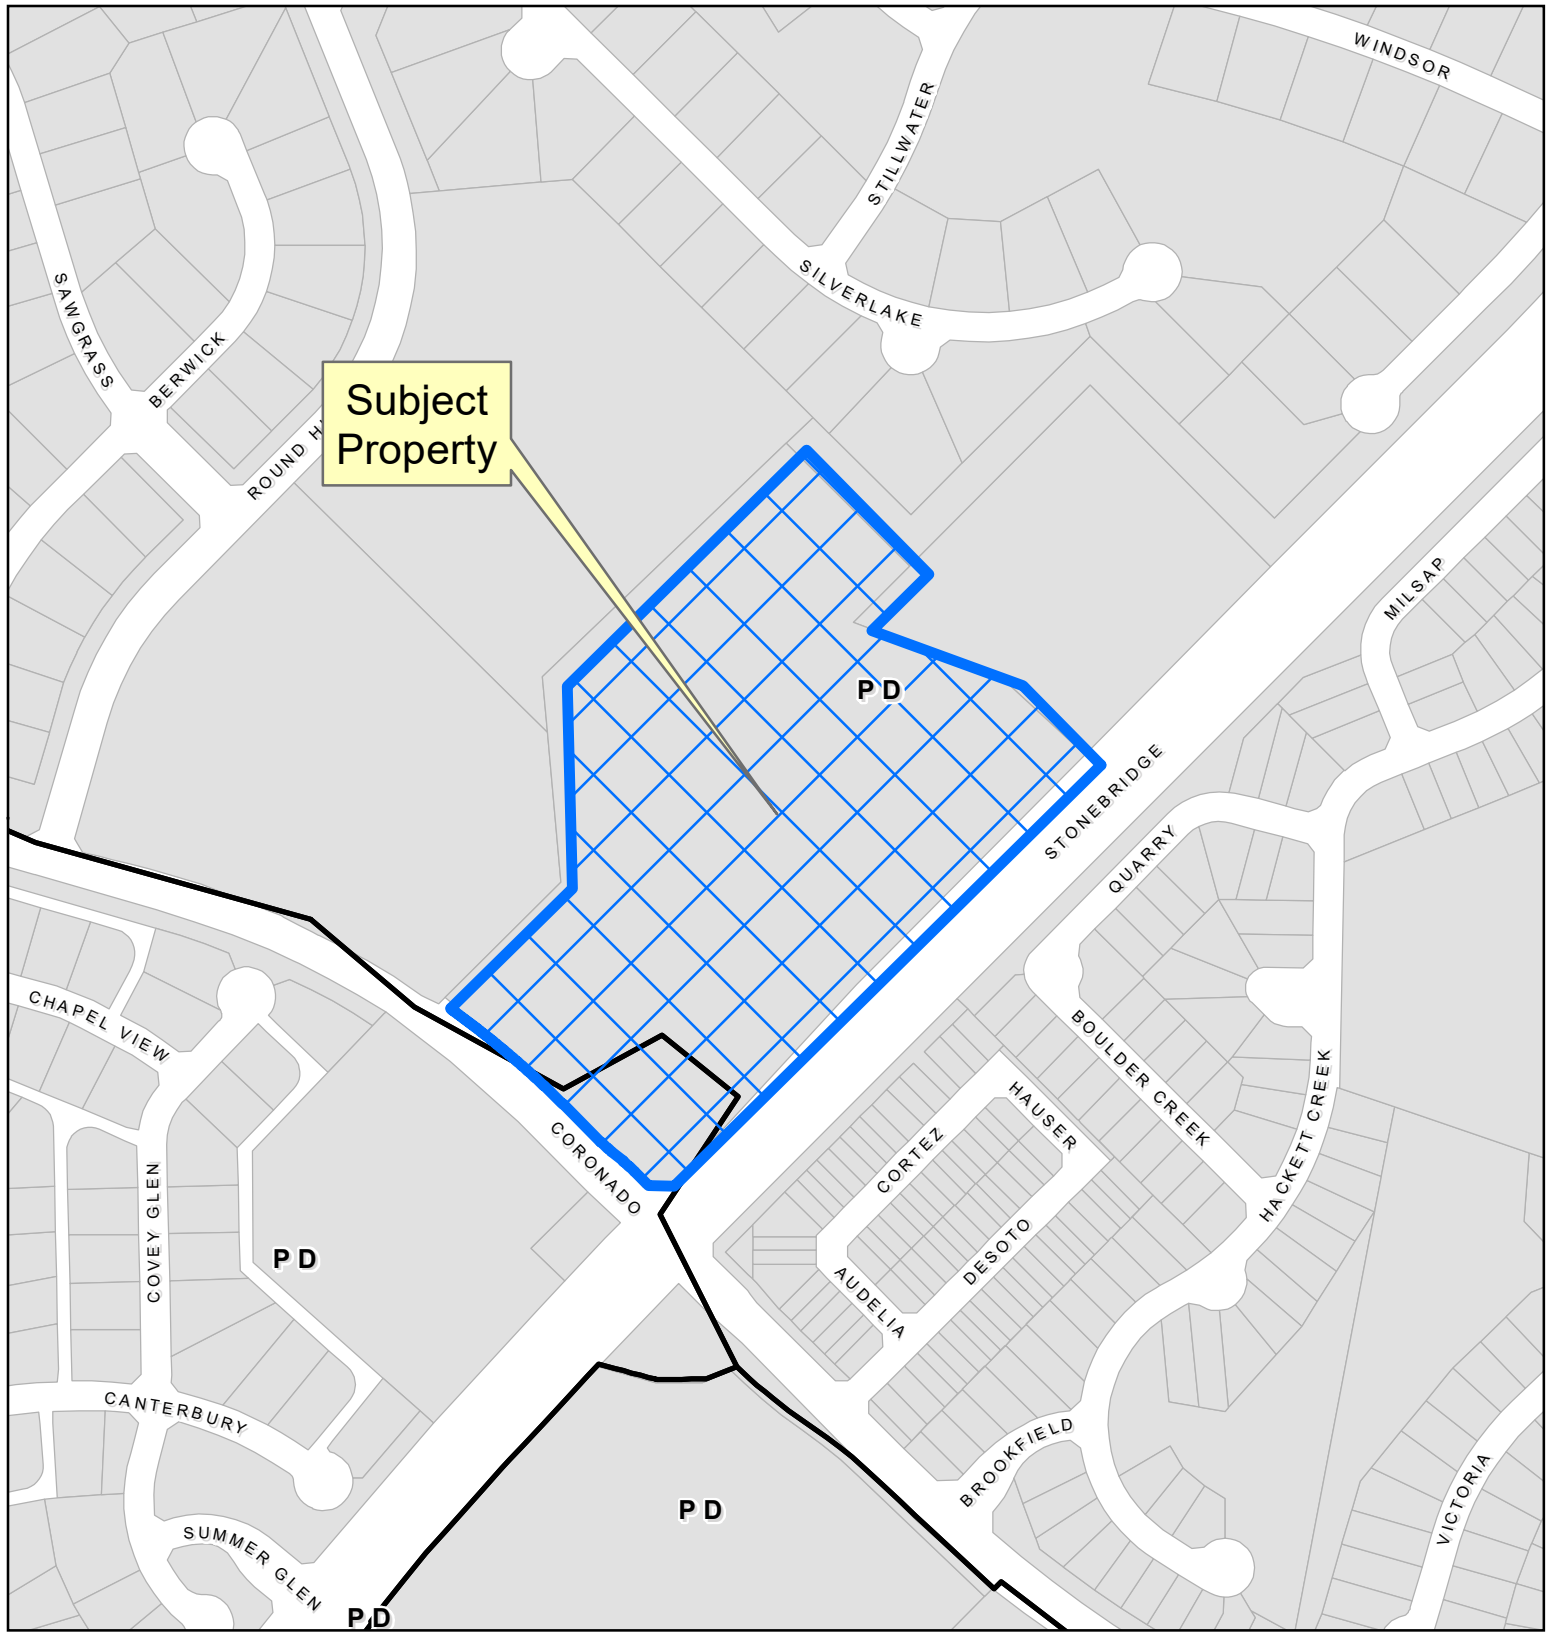

Vicinity Map

Location Map

PLAT2023-0182

0 160 320 Feet

Case

DISCLAIMER: This map and information contained in it were developed exclusively for use by the City of McKinney. Any use or reliance on this map by anyone else is at that party's risk and without liability to the City of McKinney, its officials or employees for any discrepancies, errors, or variances which may exist.

Location Map

PLAT2023-0182

DISCLAIMER: This map and information contained in it were developed exclusively for use by the City of McKinney. Any use or reliance on this map by anyone else is at that party's risk and without liability to the City of McKinney, its officials or employees for any discrepancies, errors, or variances which may exist.