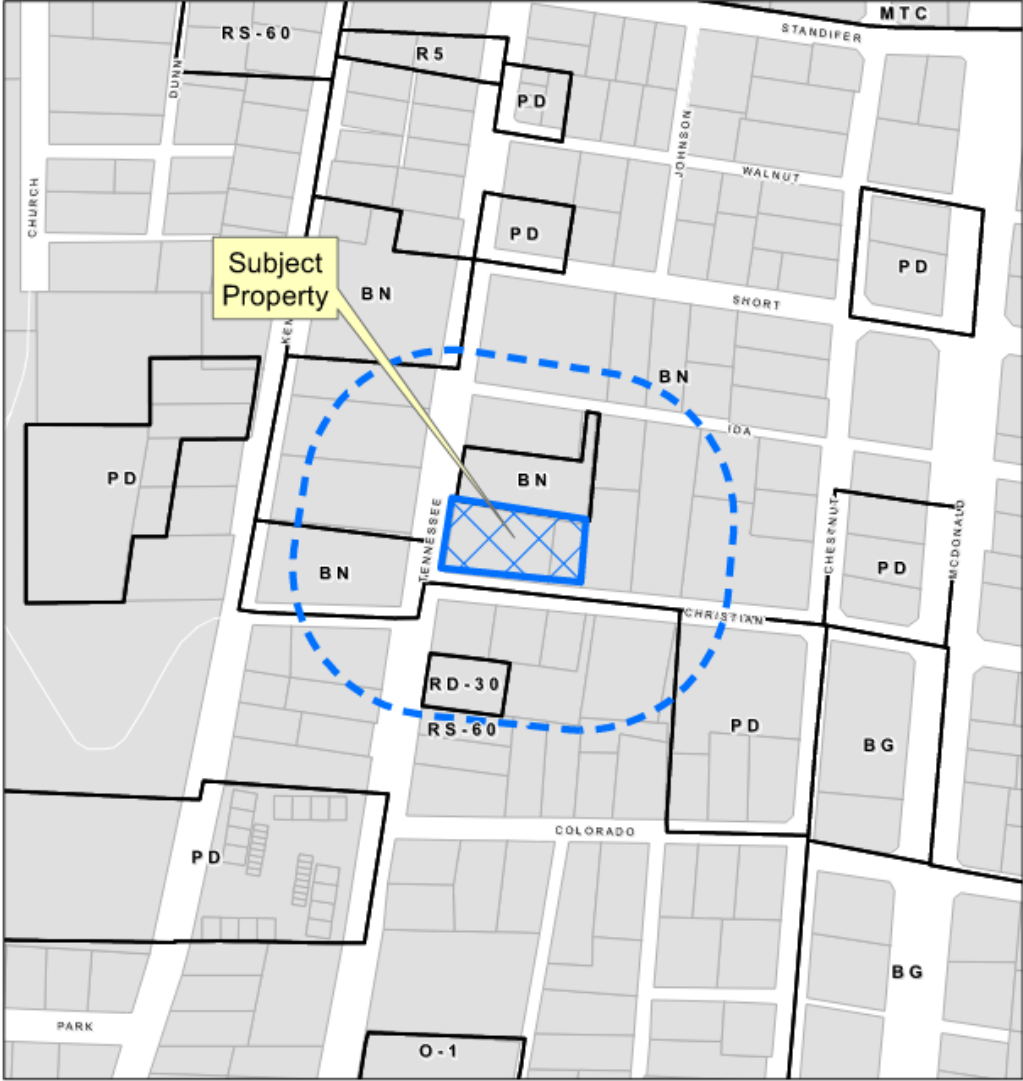

South Tennessee Rezone to “R5” District

24-0131Z

Location Map

Vicinity Map

Aerial Exhibit

Proposed Zoning Exhibit

Development in the Area