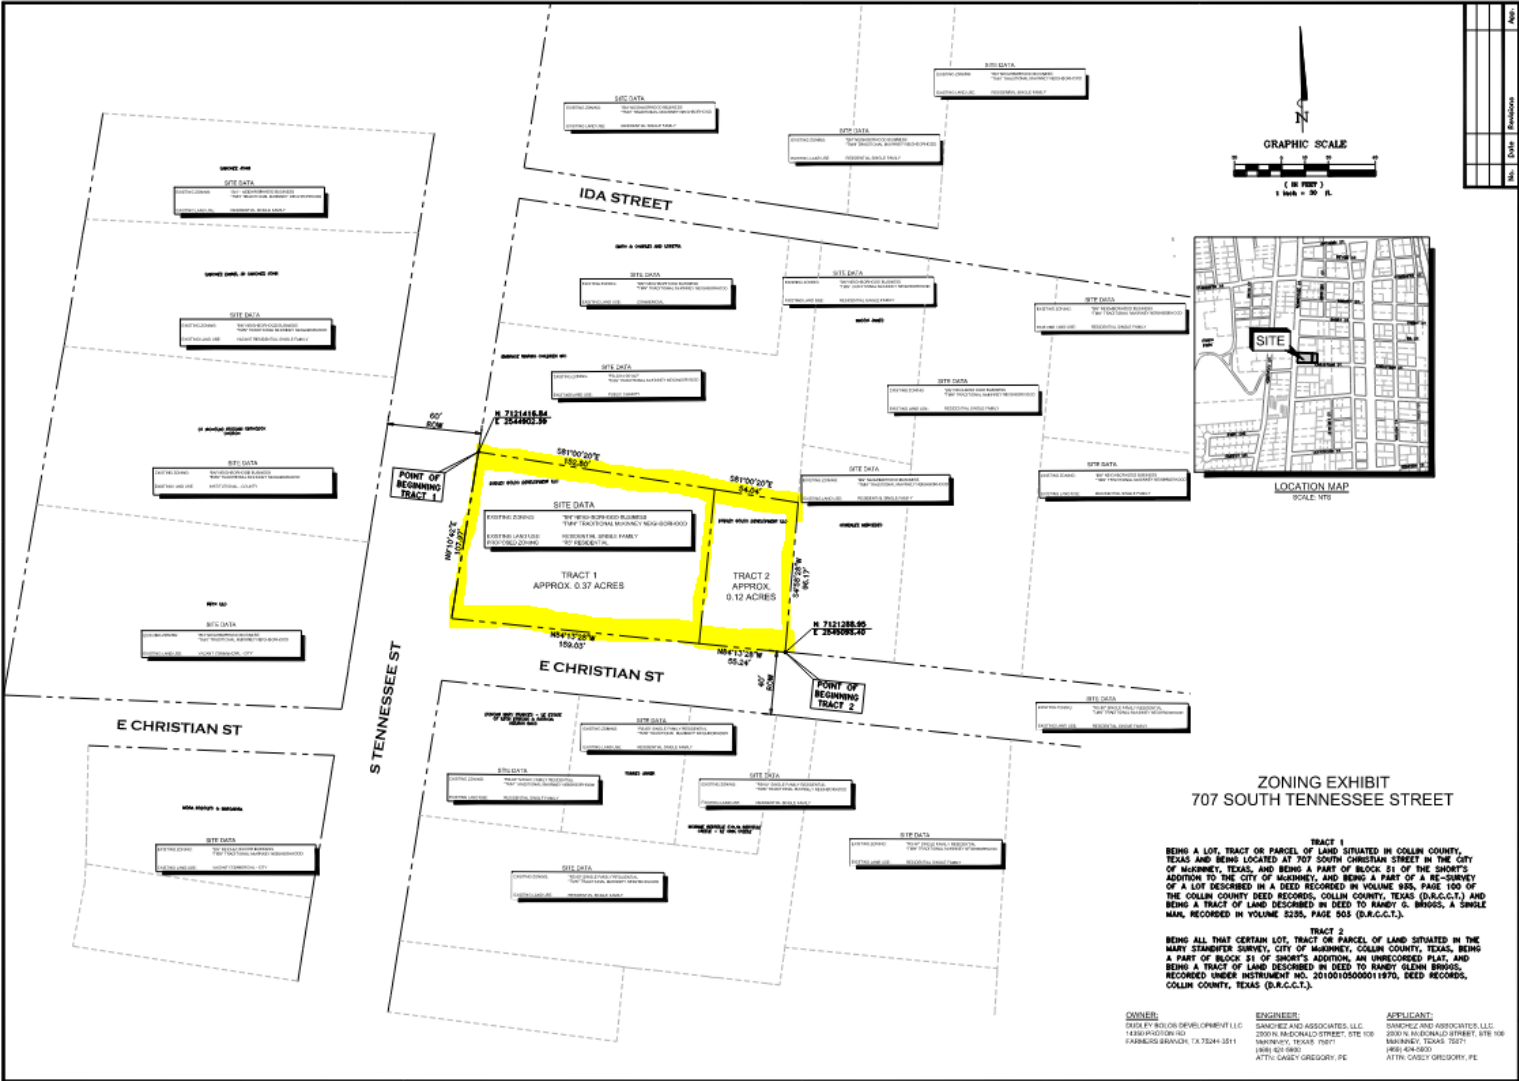

South Tennessee Rezone to “R5” District

24-0131Z

Location Map

Vicinity Map

Aerial Exhibit

Proposed Zoning Exhibit

Development in the Area