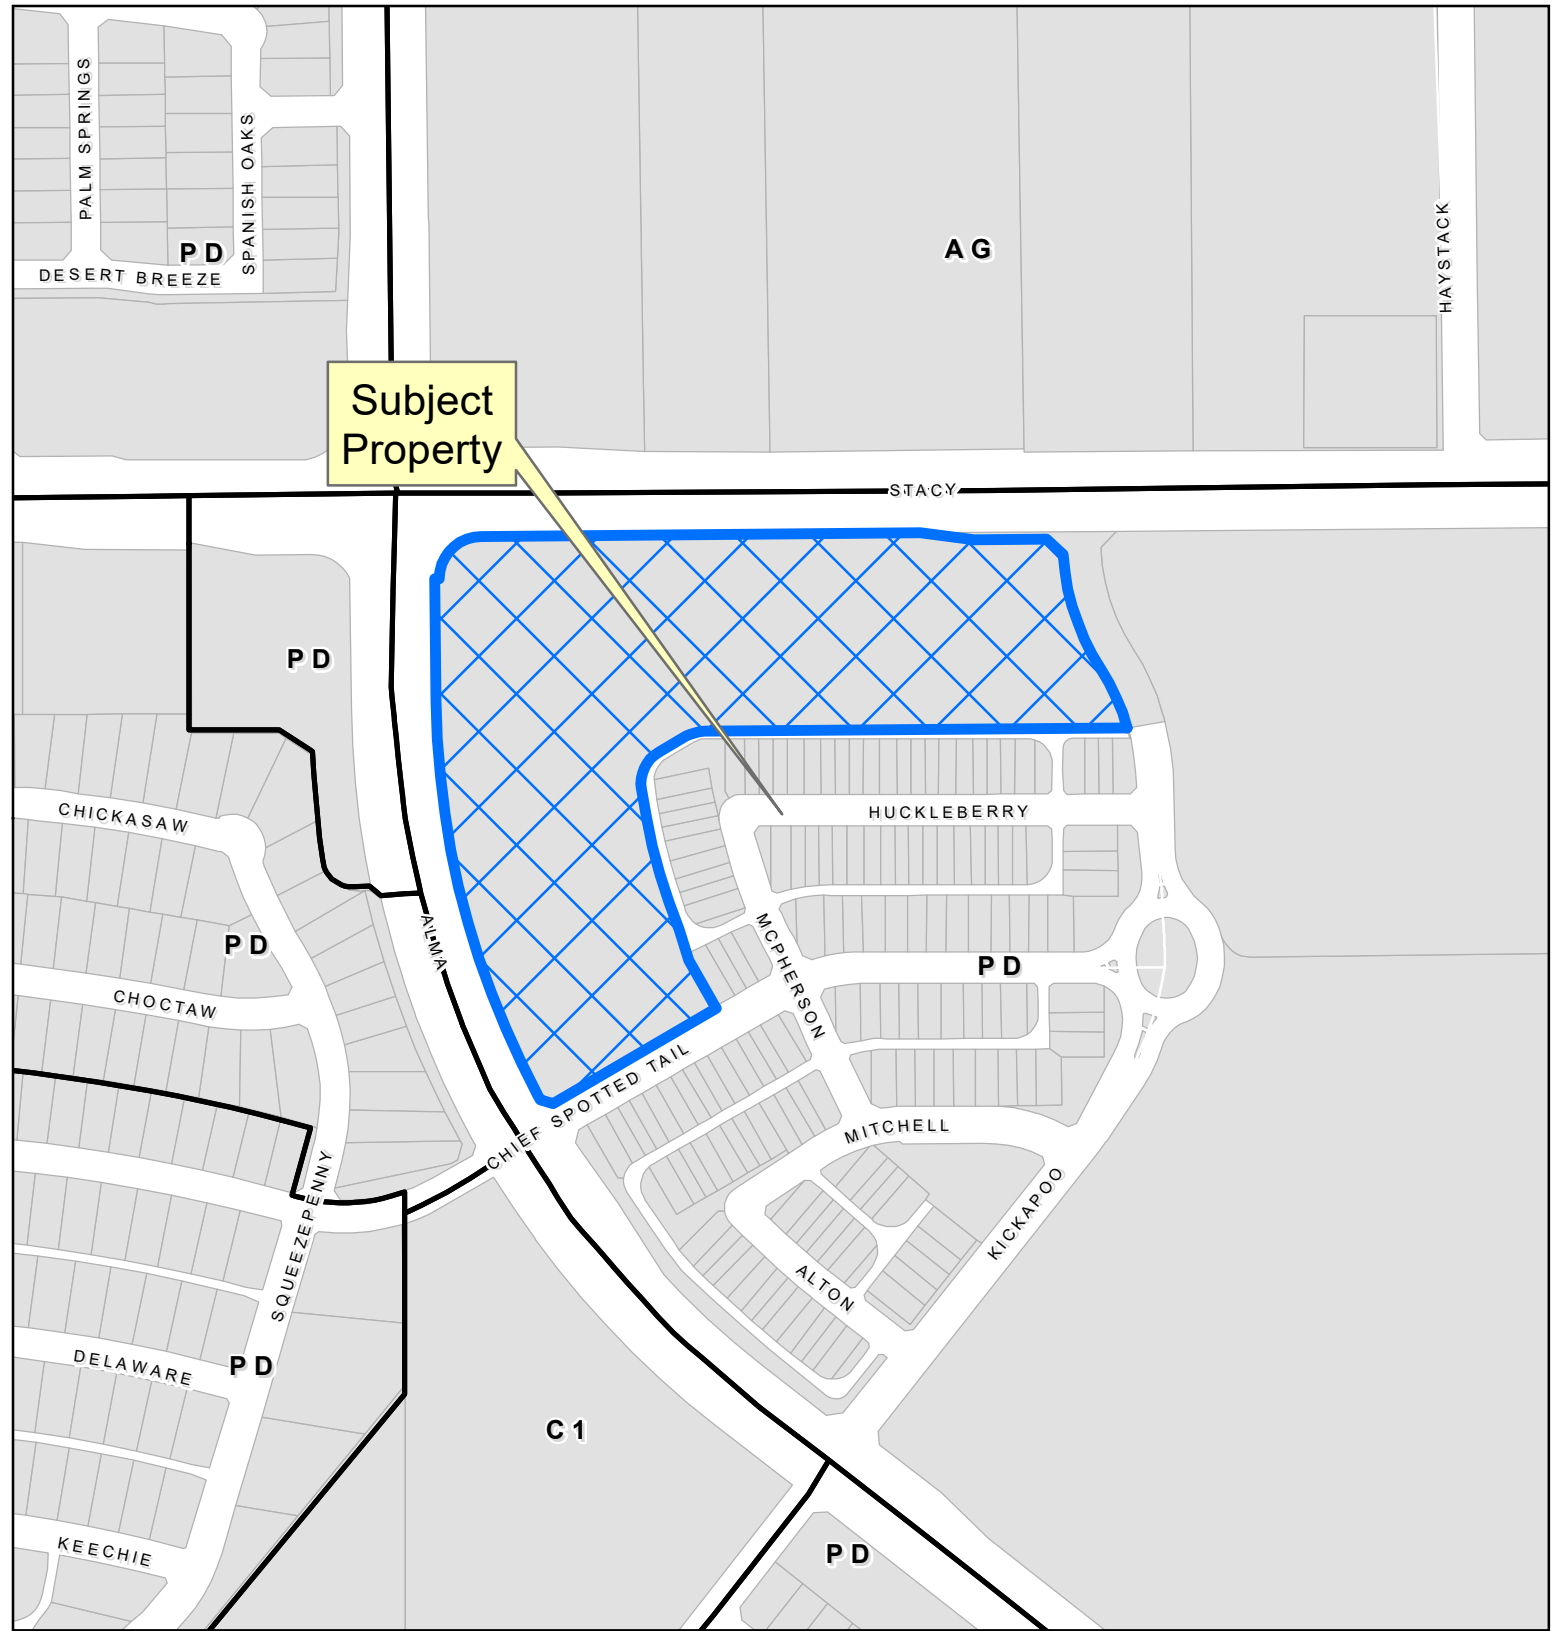

Subject Property

20-0004SUP

Vicinity Map

Location Map

PLAT2023-0155

Case

DISCLAIMER: This map and information contained in it were developed exclusively for use by the City of McKinney. Any use or reliance on this map by anyone else is at that party's risk and without liability to the City of McKinney, its officials or employees for any discrepancies, errors, or variances which may exist.

Subject Property

Location Map

PLAT2023-0155

DISCLAIMER: This map and information contained in it were developed exclusively for use by the City of McKinney. Any use or reliance on this map by anyone else is at that party's risk and without liability to the City of McKinney, its officials or employees for any discrepancies, errors, or variances which may exist.