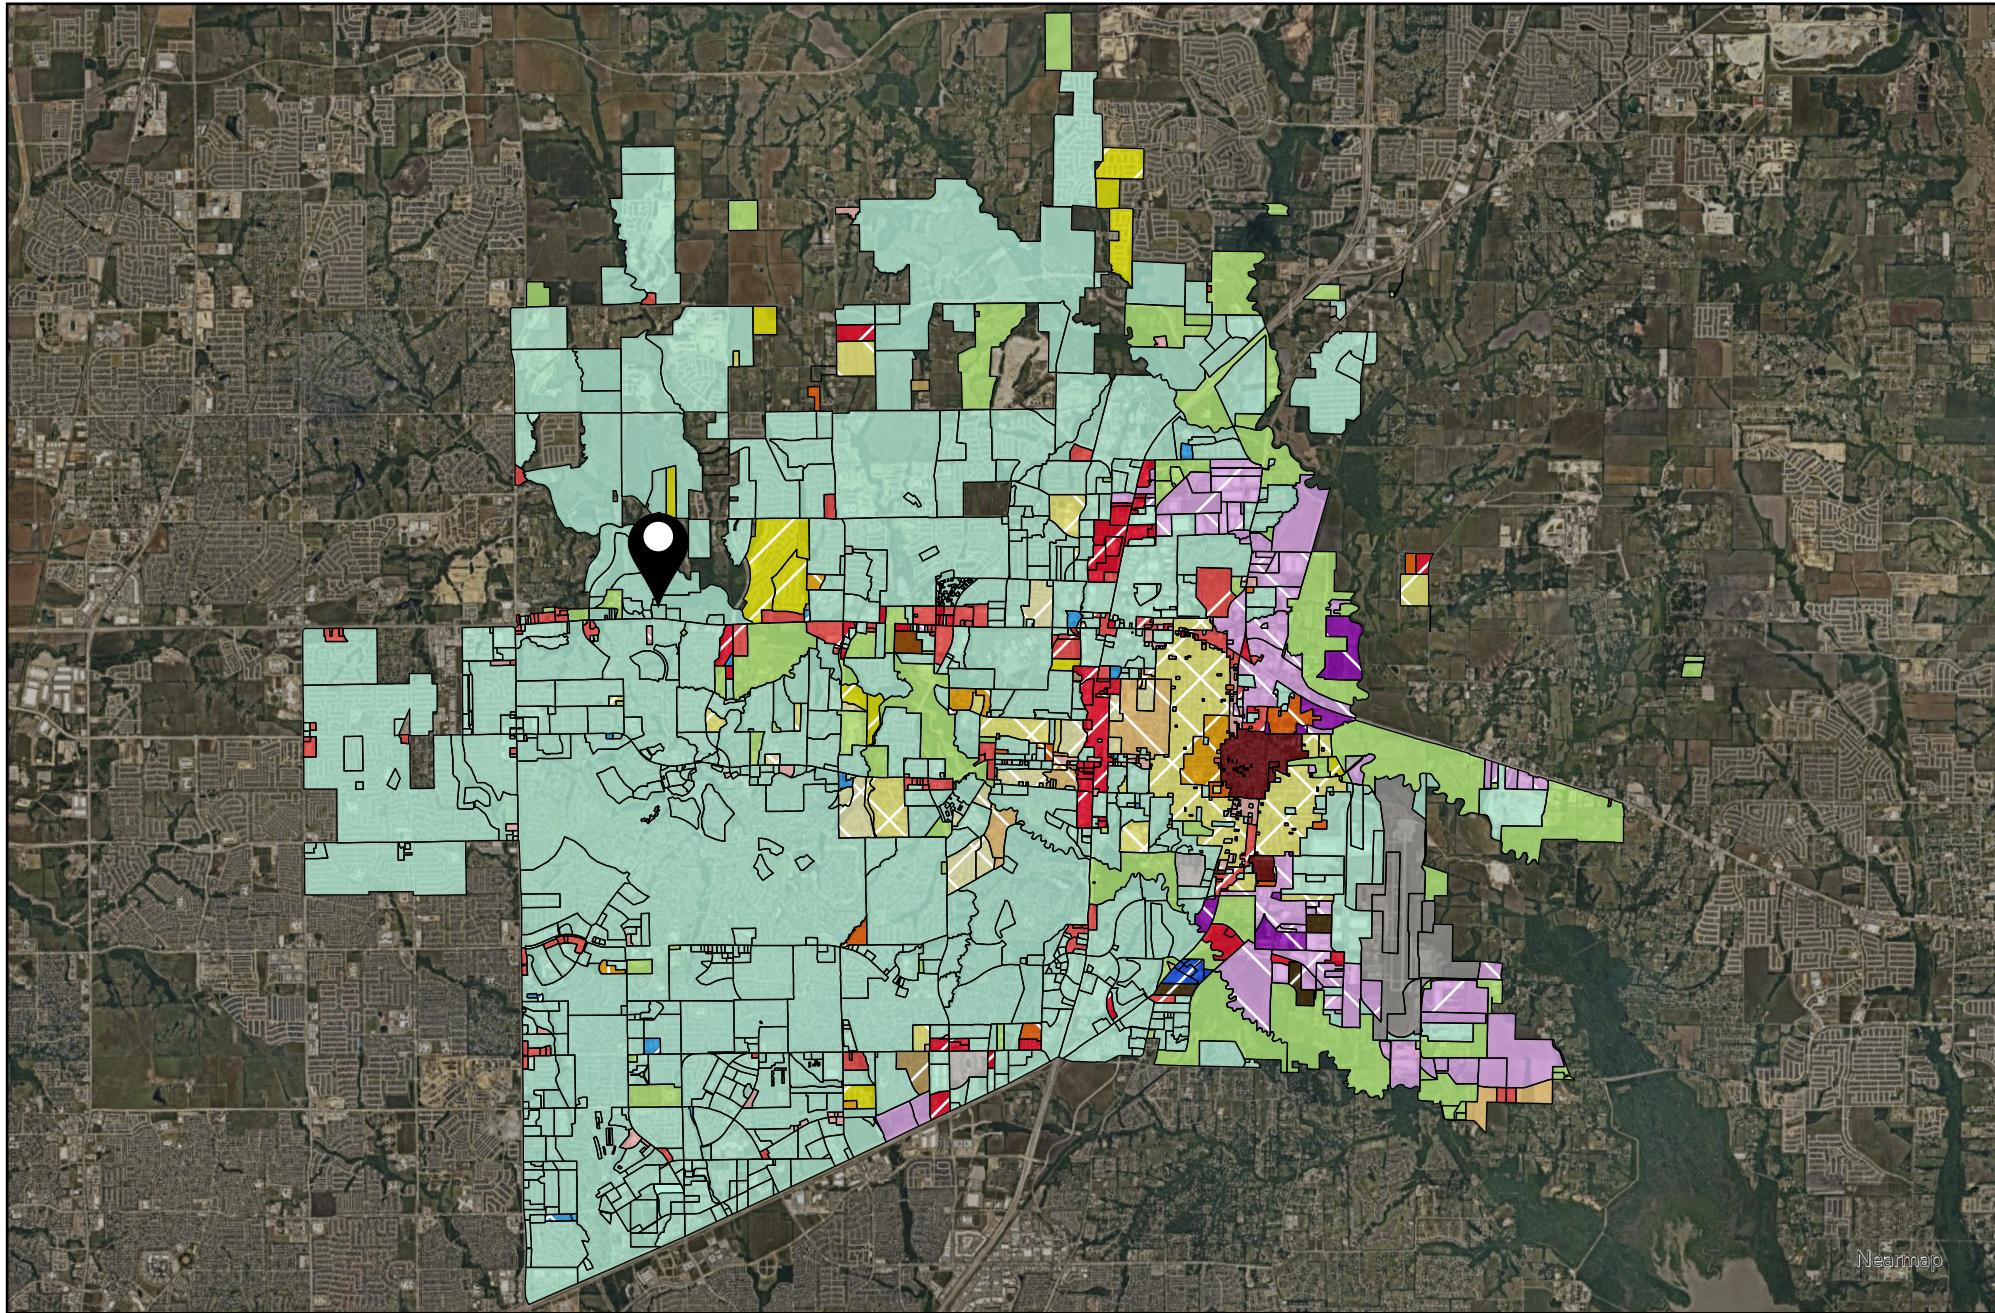

DISCLAIMER: This map and information contained in it were developed exclusively for use by the City of McKinney. Any use or reliance on this map by anyone else is at that party's risk and without liability to the City of McKinney, its officials or employees for any discrepancies, errors, or variances which may exist.

Nearmap