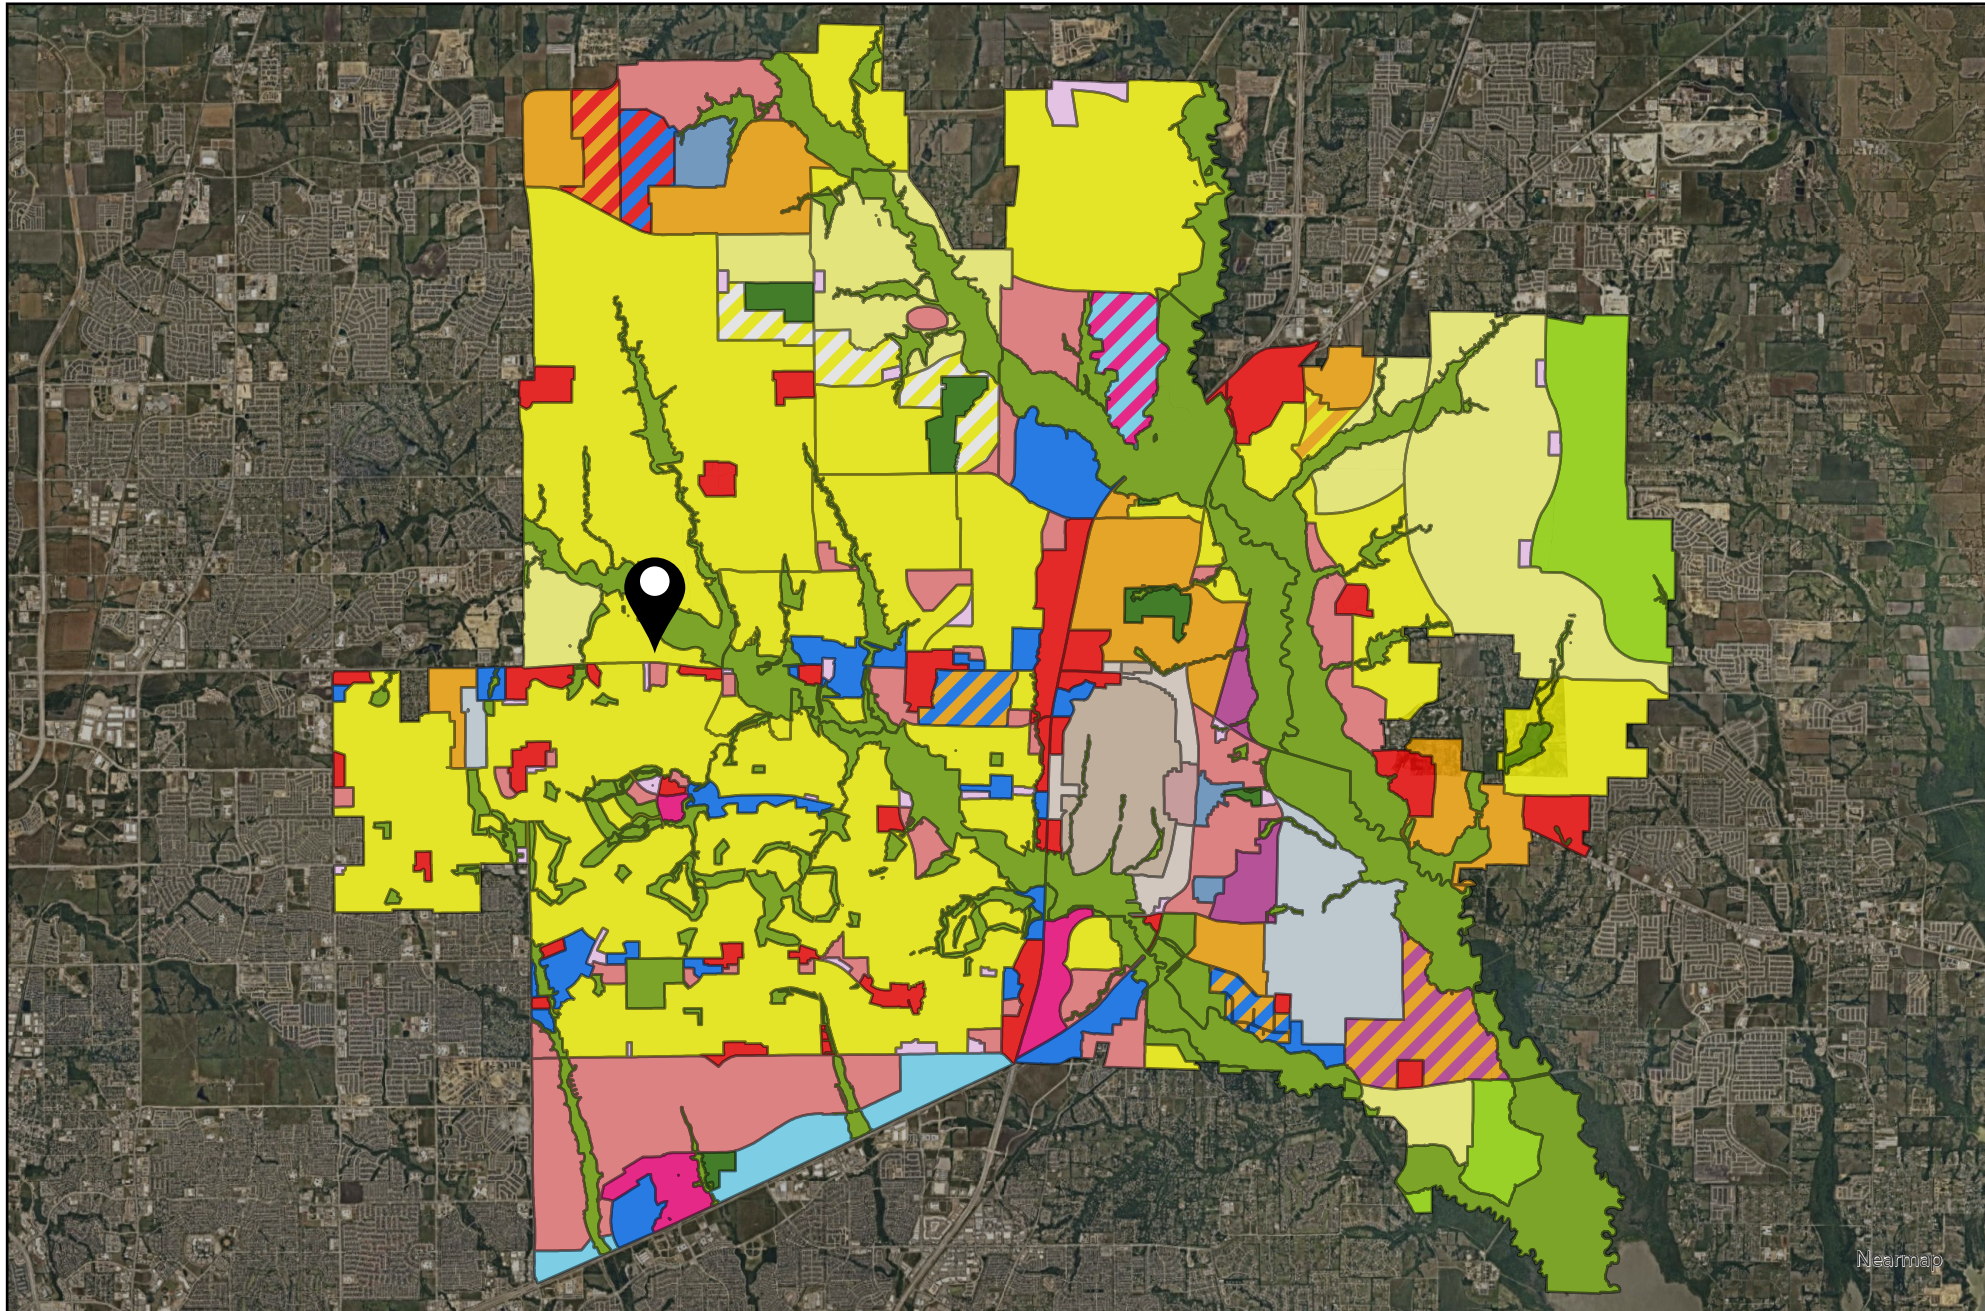

Vicinity Map

 ZONE2026-0036

DISCLAIMER: This map and information contained in it were developed exclusively for use by the City of McKinney. Any use or reliance on this map by anyone else is at that party's risk and without liability to the City of McKinney, its officials or employees for any discrepancies, errors, or variances which may exist.

- Placetype
- Aviation
 - Commercial Center
 - Employment Mix
 - Entertainment Center
 - Estate Residential
 - Historic Town Center - Downtown
 - Historic Town Center - Mix
 - Historic Town Center - Residential
 - Manufacturing & Warehousing
 - Mixed Use Center
 - Neighborhood Commercial
 - Professional Center
 - Professional Center
 - Rural Residential
 - Suburban Living
 - Transit-Ready Development
 - Urban Living
 - Floodplain / Amenity Zone
 - Floodplain / Amenity Zone
 - Park
 - Employment Mix / Commercial Center
 - Entertainment Center / Mixed Use Center
 - Manufacturing & Warehousing / Employment Mix
 - Suburban Living / Employment Mix
 - Suburban Living / Estate Residential
 - Professional Center / Commercial Center
 - Professional Center / Employment Mix
 - Professional Center / Commercial Center
 - Professional Center / Employment Mix
 - Manufacturing & Warehousing

Nearmap