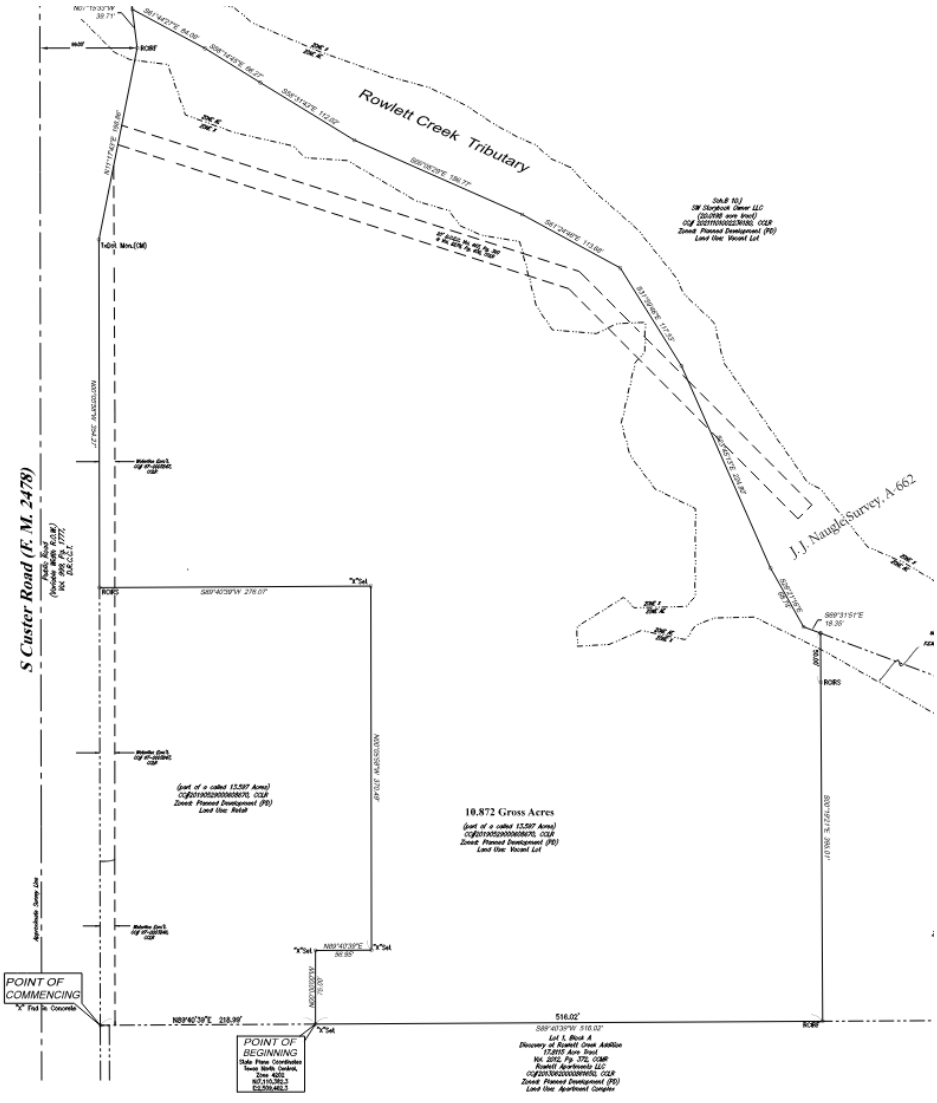

Florence Rezoning

23-0061Z

Location Map

Aerial Exhibit

Proposed Zoning Exhibit

Approved Site Plan