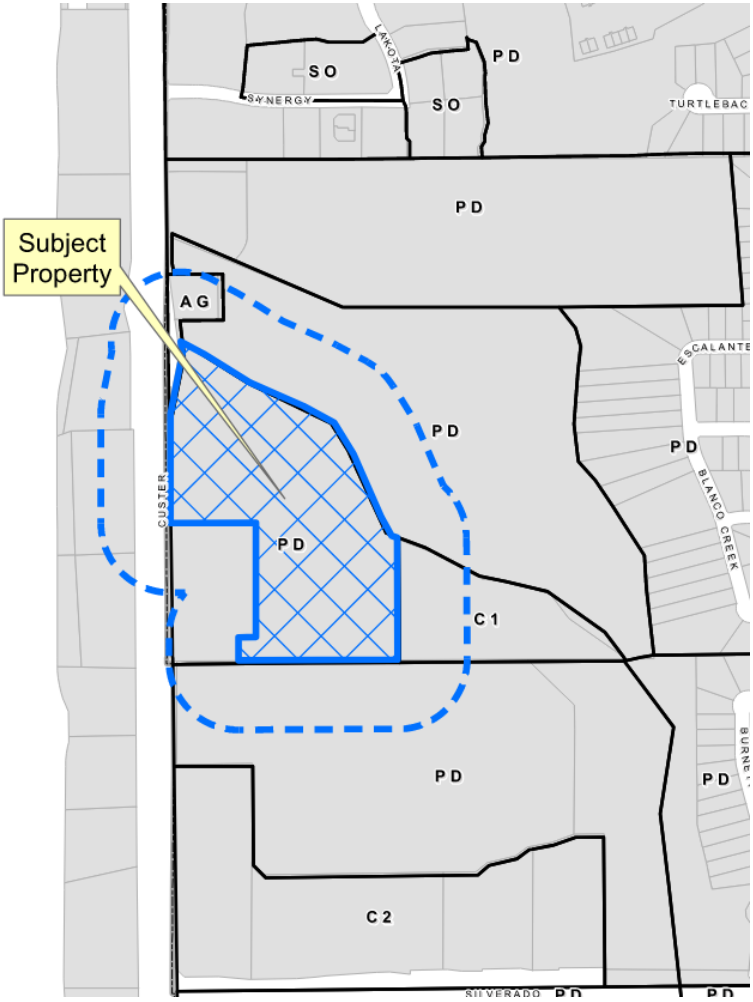

Florence Rezoning

23-0061Z

Location Map

Aerial Exhibit

Proposed Zoning Exhibit

Approved Site Plan