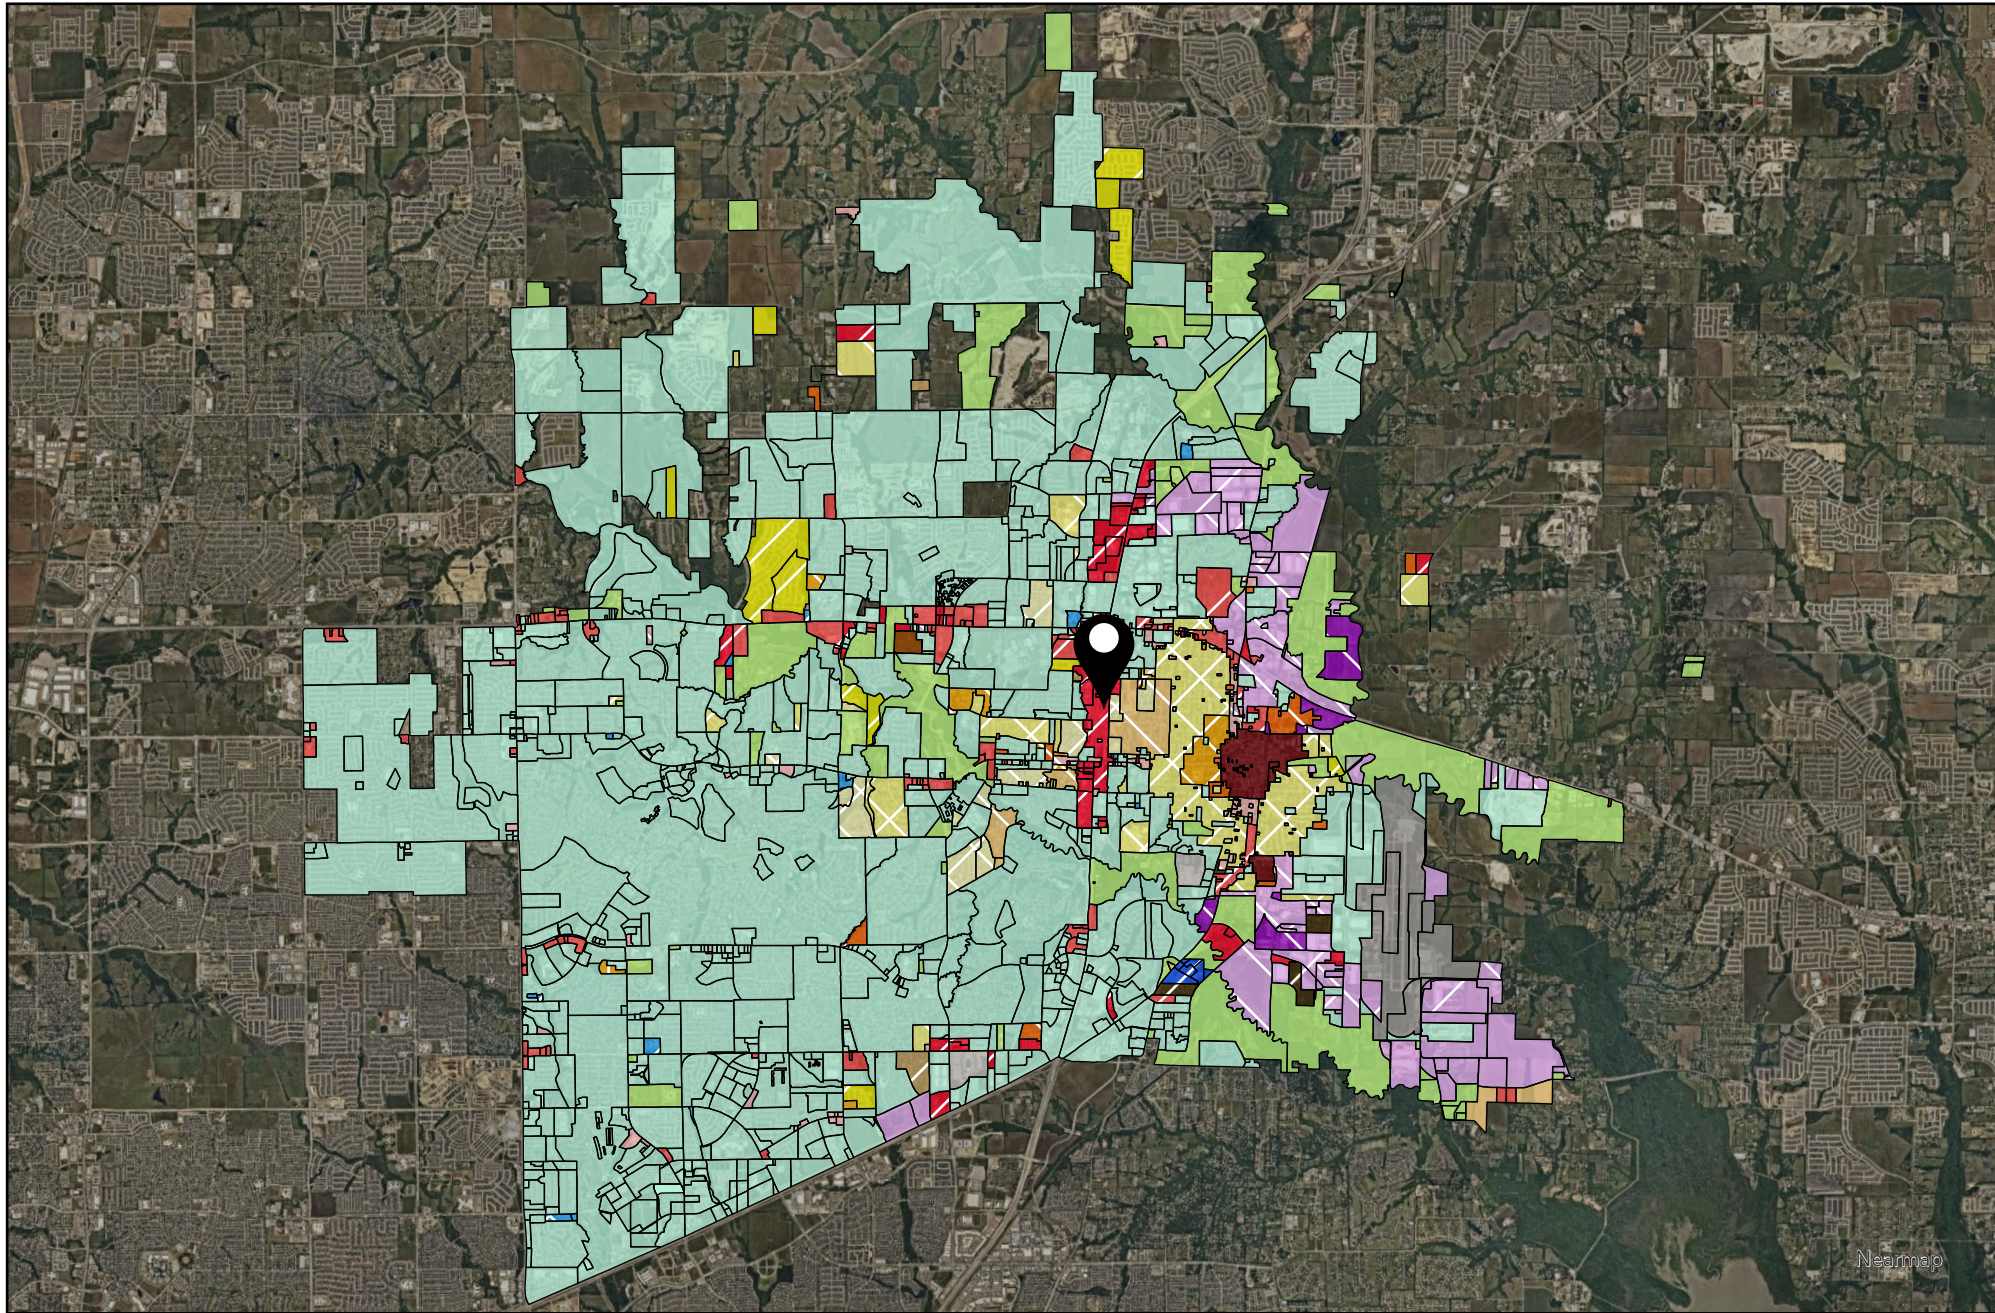

DISCLAIMER: This map and information contained in it were developed exclusively for use by the City of McKinney. Any use or reliance on this map by anyone else is at that party's risk and without liability to the City of McKinney, its officials or employees for any discrepancies, errors, or variances which may exist.

Nearmap