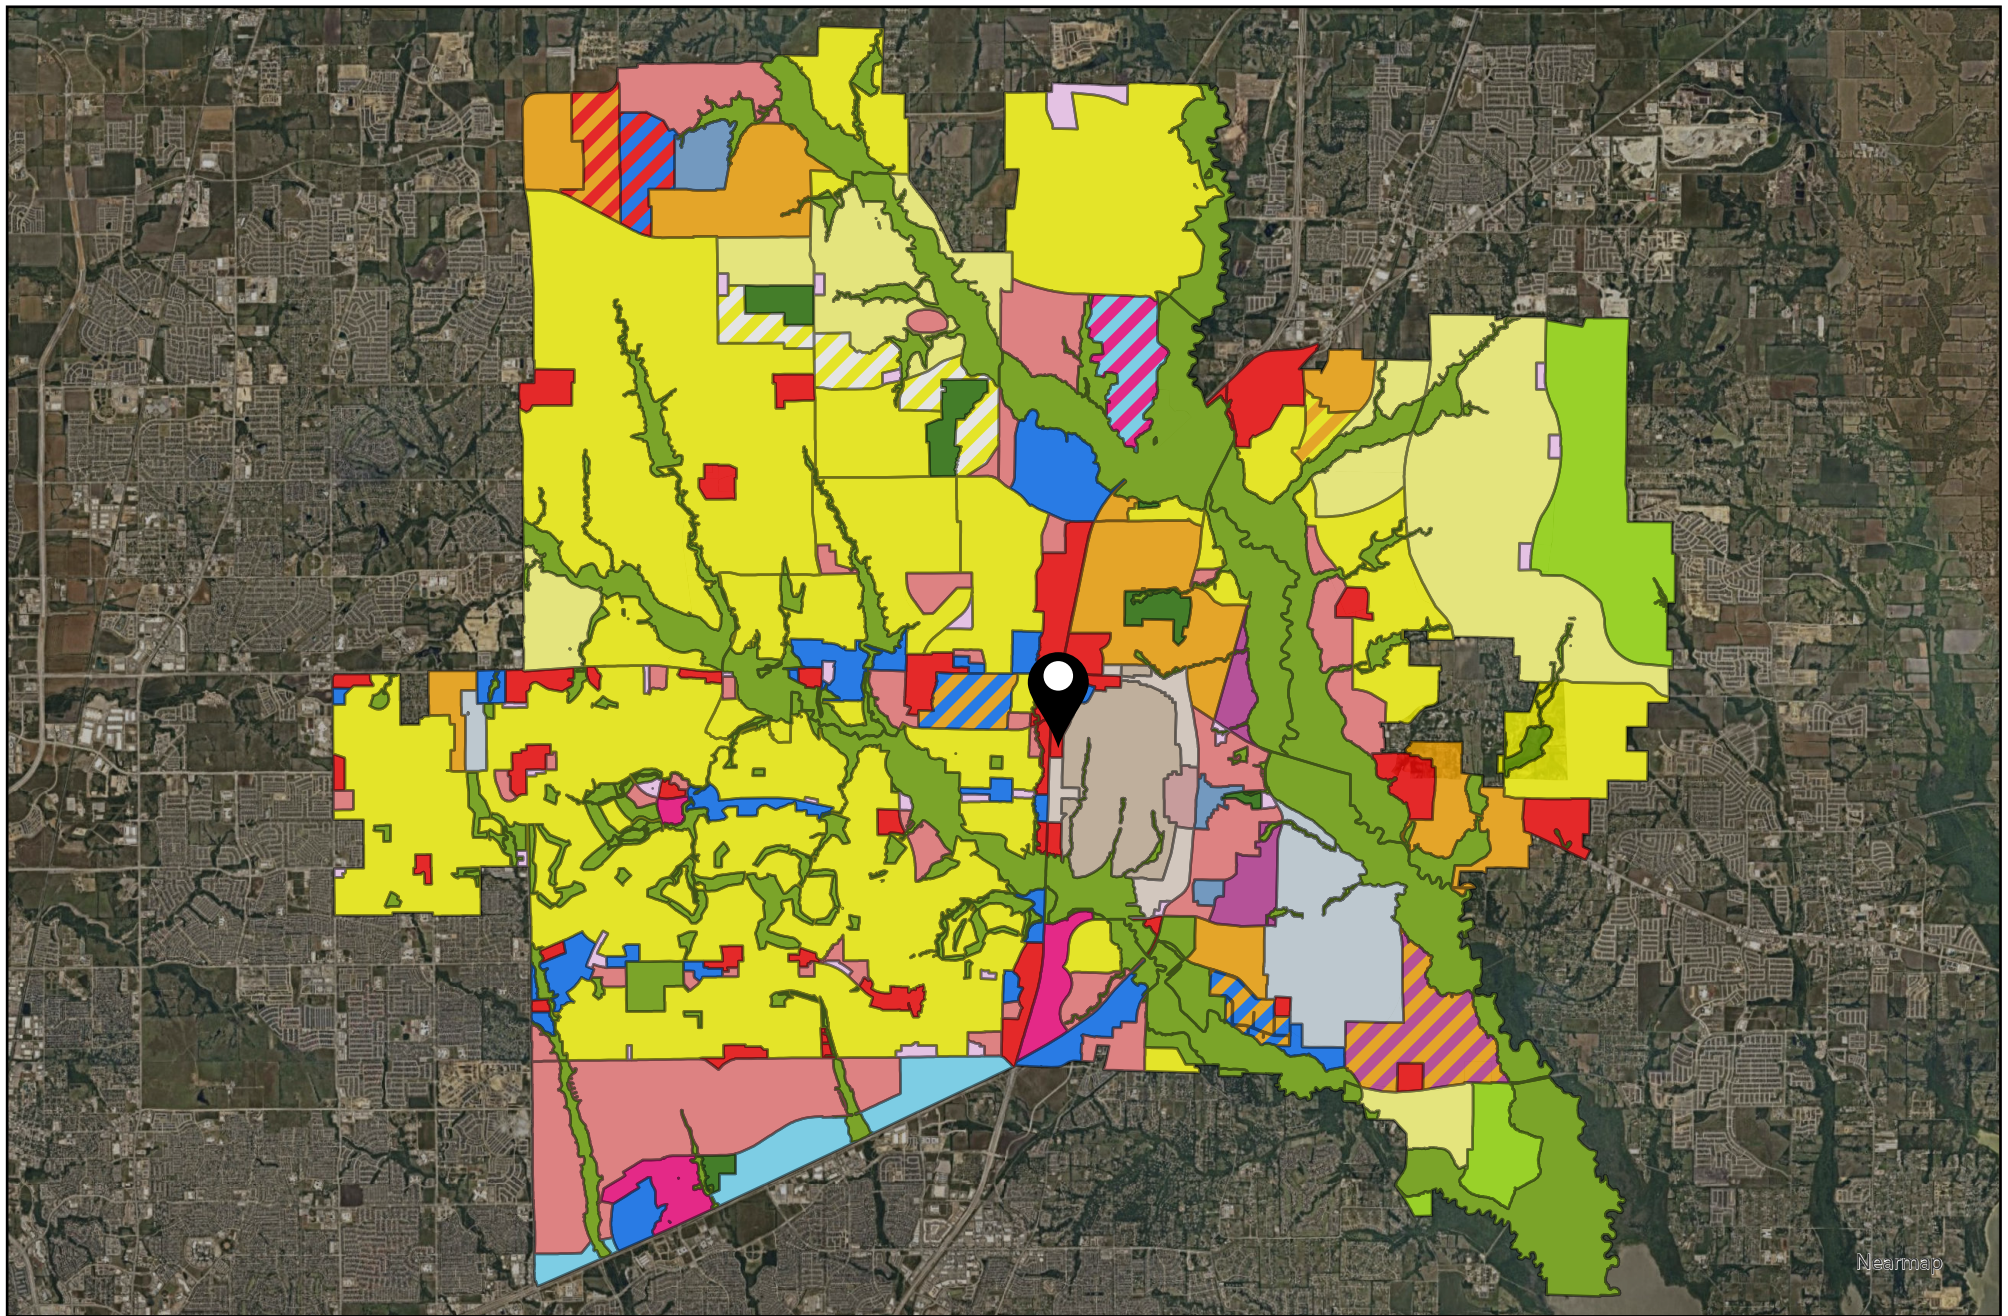

Vicinity Map

 SUP2026-0002

DISCLAIMER: This map and information contained in it were developed exclusively for use by the City of McKinney. Any use or reliance on this map by anyone else is at that party's risk and without liability to the City of McKinney, its officials or employees for any discrepancies, errors, or variances which may exist.

- Placetype
- Aviation
 - Commercial Center
 - Employment Mix
 - Entertainment Center
 - Estate Residential
 - Historic Town Center - Downtown
 - Historic Town Center - Mix
 - Historic Town Center - Residential
 - Manufacturing & Warehousing
 - Mixed Use Center
 - Neighborhood Commercial
 - Professional Center
 - Professional Center
 - Rural Residential
 - Suburban Living
 - Transit-Ready Development
 - Urban Living
 - Floodplain / Amenity Zone
 - Floodplain / Amenity Zone
 - Park
 - Employment Mix / Commercial Center
 - Entertainment Center / Mixed Use Center
 - Manufacturing & Warehousing / Employment Mix
 - Suburban Living / Employment Mix
 - Suburban Living / Estate Residential
 - Professional Center / Commercial Center
 - Professional Center / Employment Mix
 - Professional Center / Commercial Center
 - Professional Center / Employment Mix
 - Manufacturing & Warehousing

Nearmap