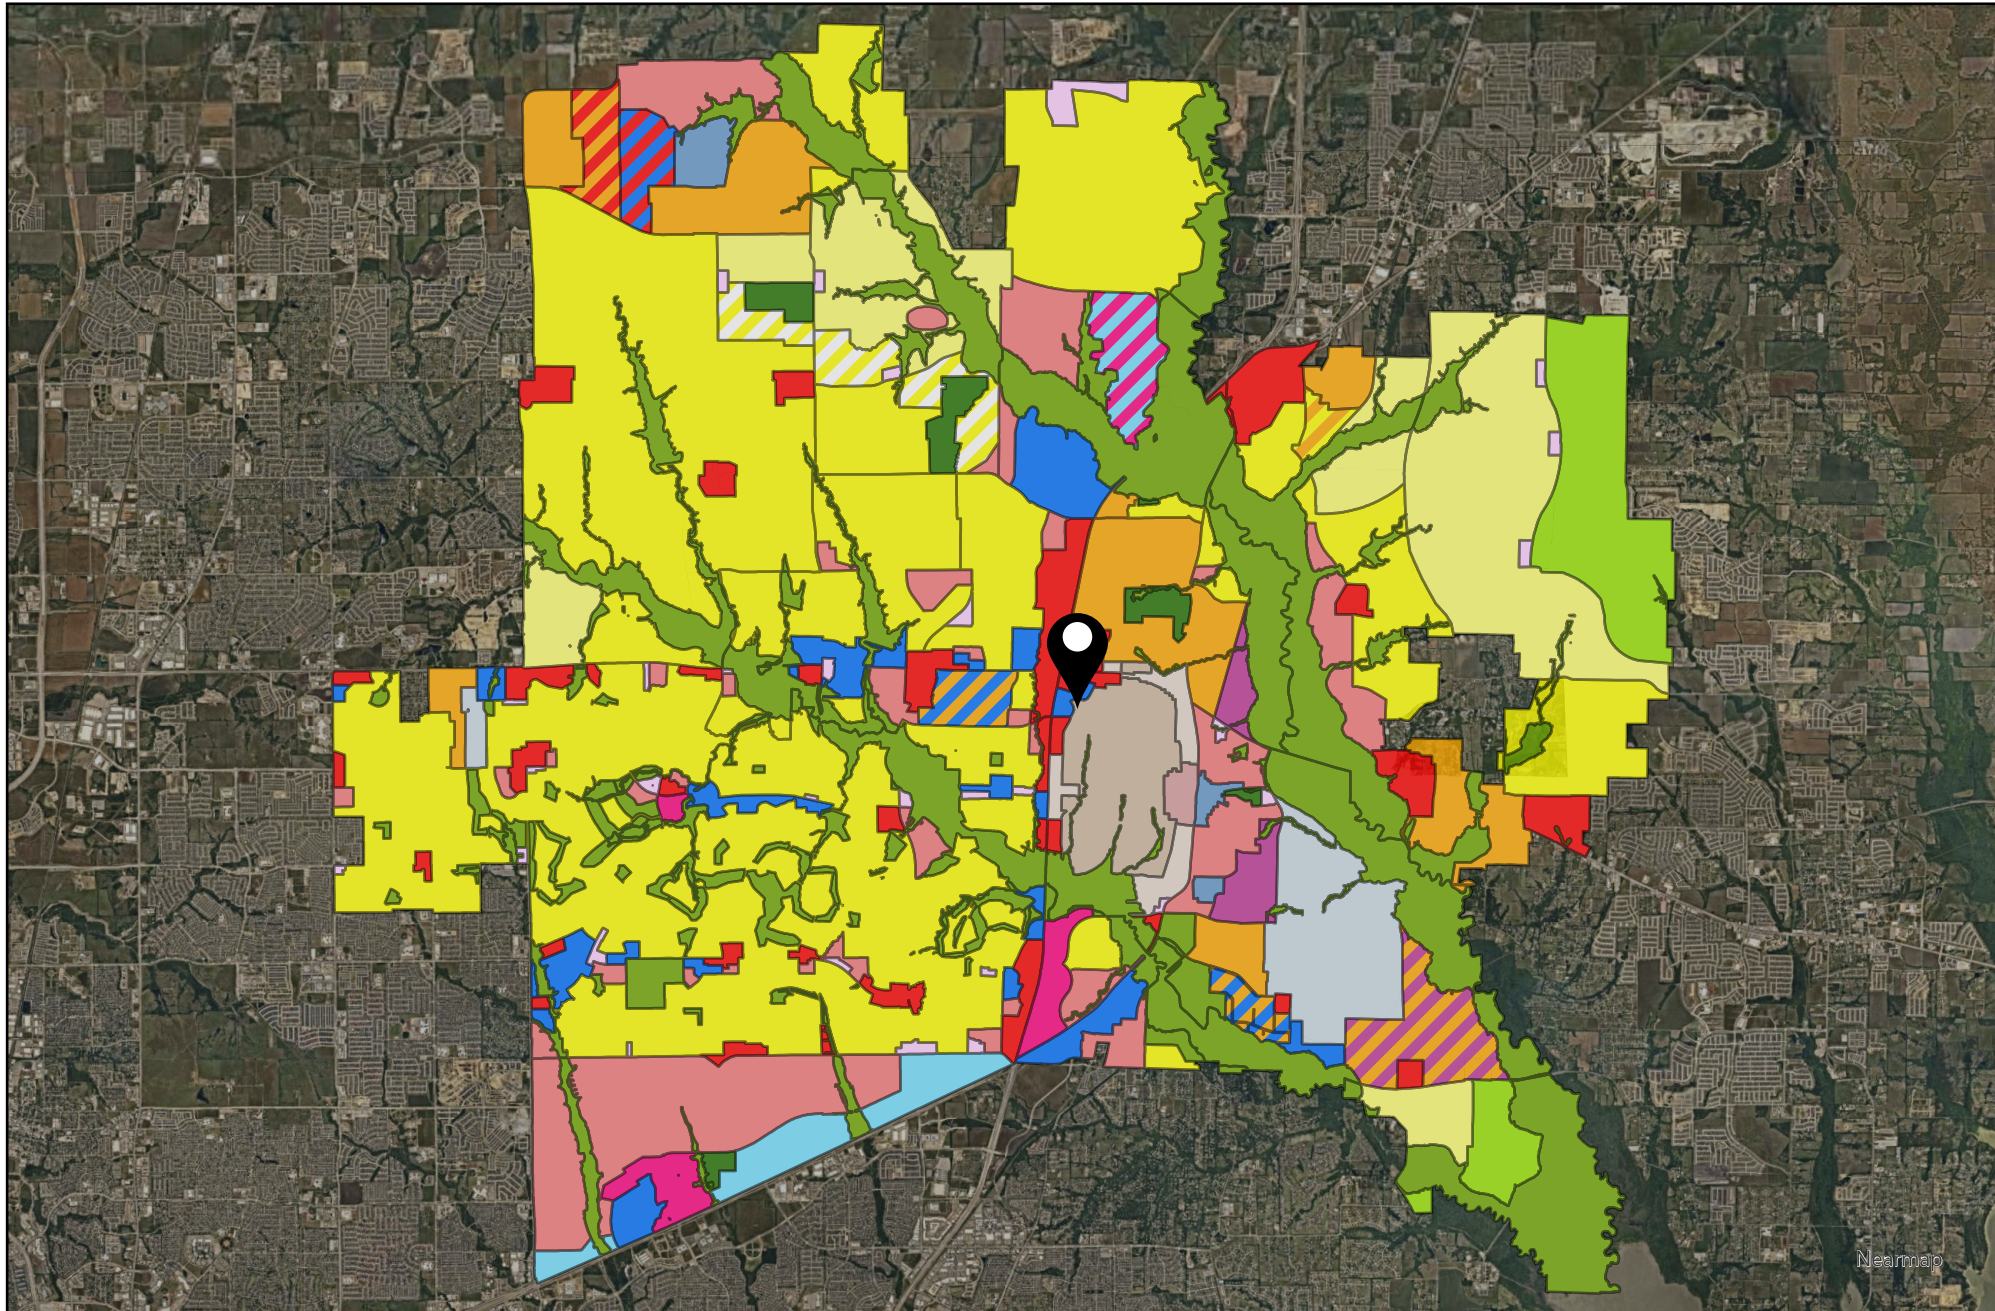

Vicinity Map

 ZONE2026-0052

DISCLAIMER: This map and information contained in it were developed exclusively for use by the City of McKinney. Any use or reliance on this map by anyone else is at that party's risk and without liability to the City of McKinney, its officials or employees for any discrepancies, errors, or variances which may exist.

- Placetype
- Aviation
 - Commercial Center
 - Employment Mix
 - Entertainment Center
 - Estate Residential
 - Historic Town Center - Downtown
 - Historic Town Center - Mix
 - Historic Town Center - Residential
 - Manufacturing & Warehousing
 - Mixed Use Center
 - Neighborhood Commercial
 - Professional Center
 - Professional Center
 - Rural Residential
 - Suburban Living
 - Transit-Ready Development
 - Urban Living
 - Floodplain / Amenity Zone
 - Floodplain / Amenity Zone
 - Park
 - Employment Mix / Commercial Center
 - Entertainment Center / Mixed Use Center
 - Manufacturing & Warehousing / Employment Mix
 - Suburban Living / Employment Mix
 - Suburban Living / Estate Residential
 - Professional Center / Commercial Center
 - Professional Center / Employment Mix
 - Professional Center / Commercial Center
 - Professional Center / Employment Mix
 - Manufacturing & Warehousing

Nearmap