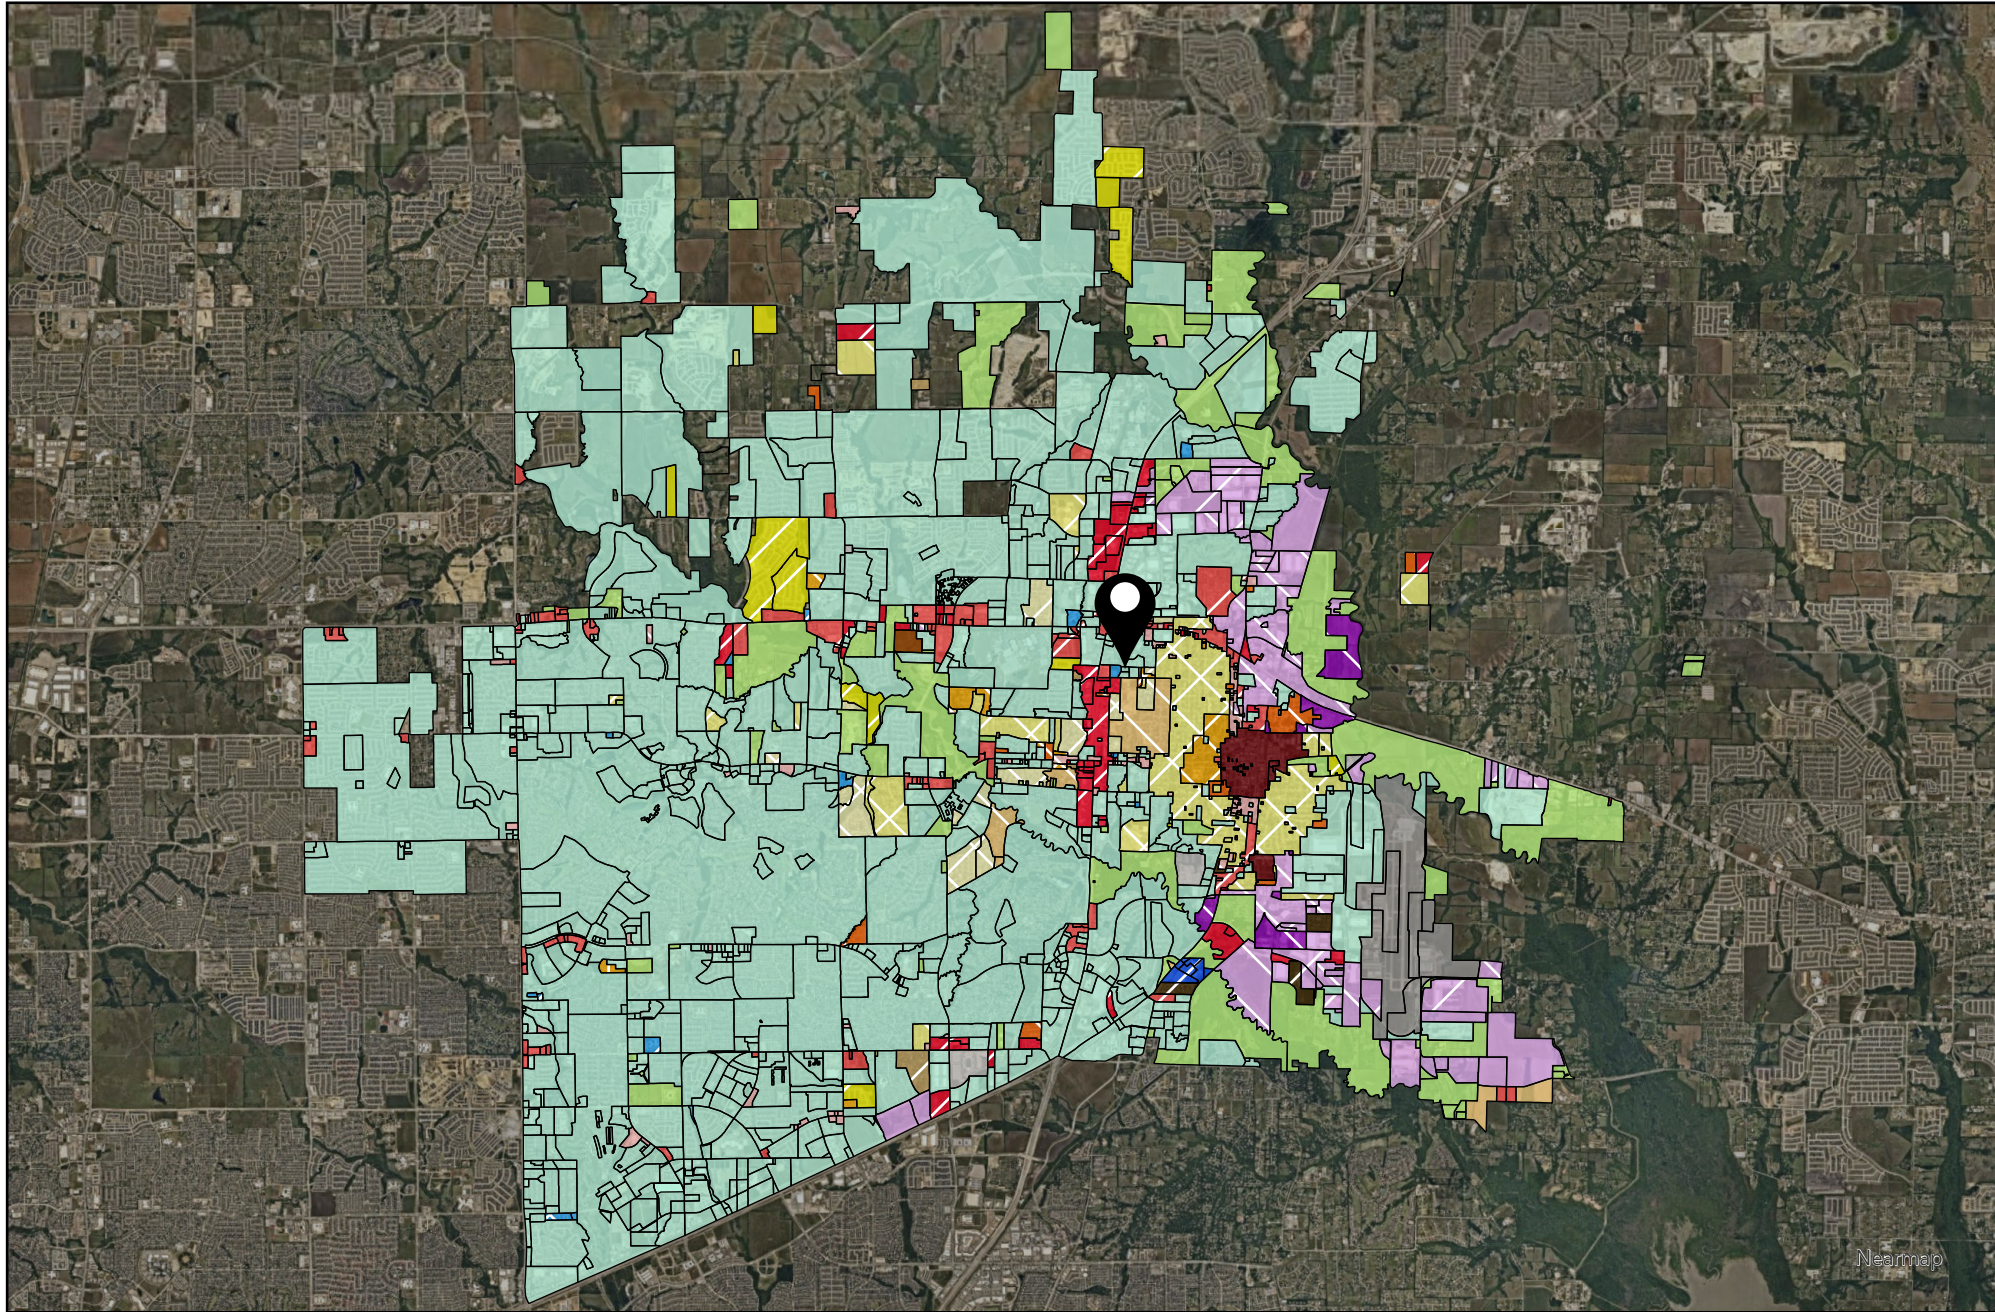

DISCLAIMER: This map and information contained in it were developed exclusively for use by the City of McKinney. Any use or reliance on this map by anyone else is at that party's risk and without liability to the City of McKinney, its officials or employees for any discrepancies, errors, or variances which may exist.

Nearmap