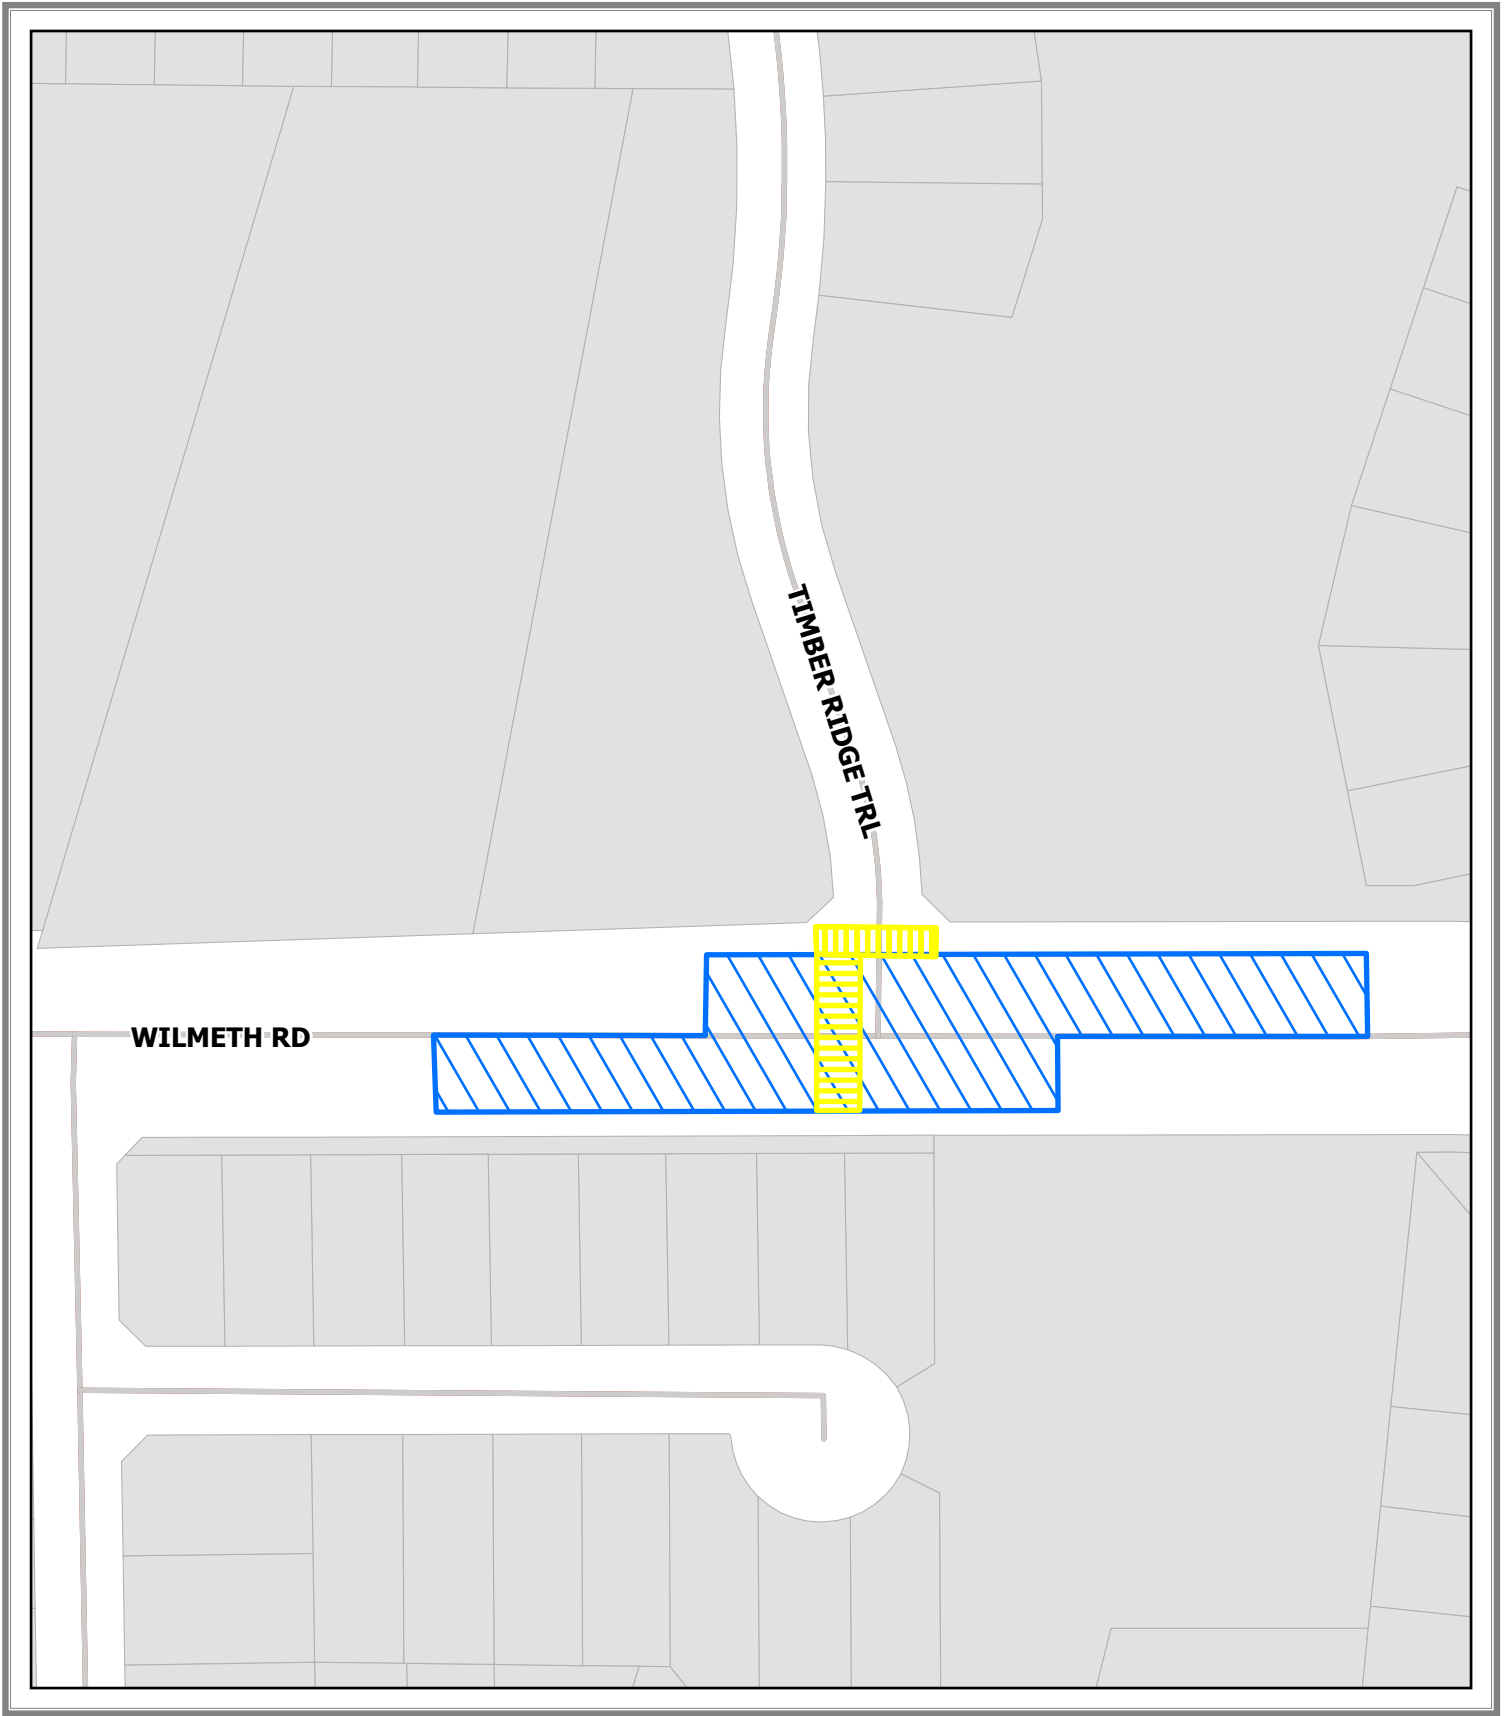

Document Path: Y:_Engineering\EngGIS\Projects\04_LocationMaps\53_SchoolMaps\53_LocationMaps\LocationMap_SchoolZones.aprx

Legend

- New School Zone
- New Crosswalk

Location Map

Vega Elementary School
Proposed School Zone and
Crosswalk

Source: Engineering GIS
Date: 5/29/2026