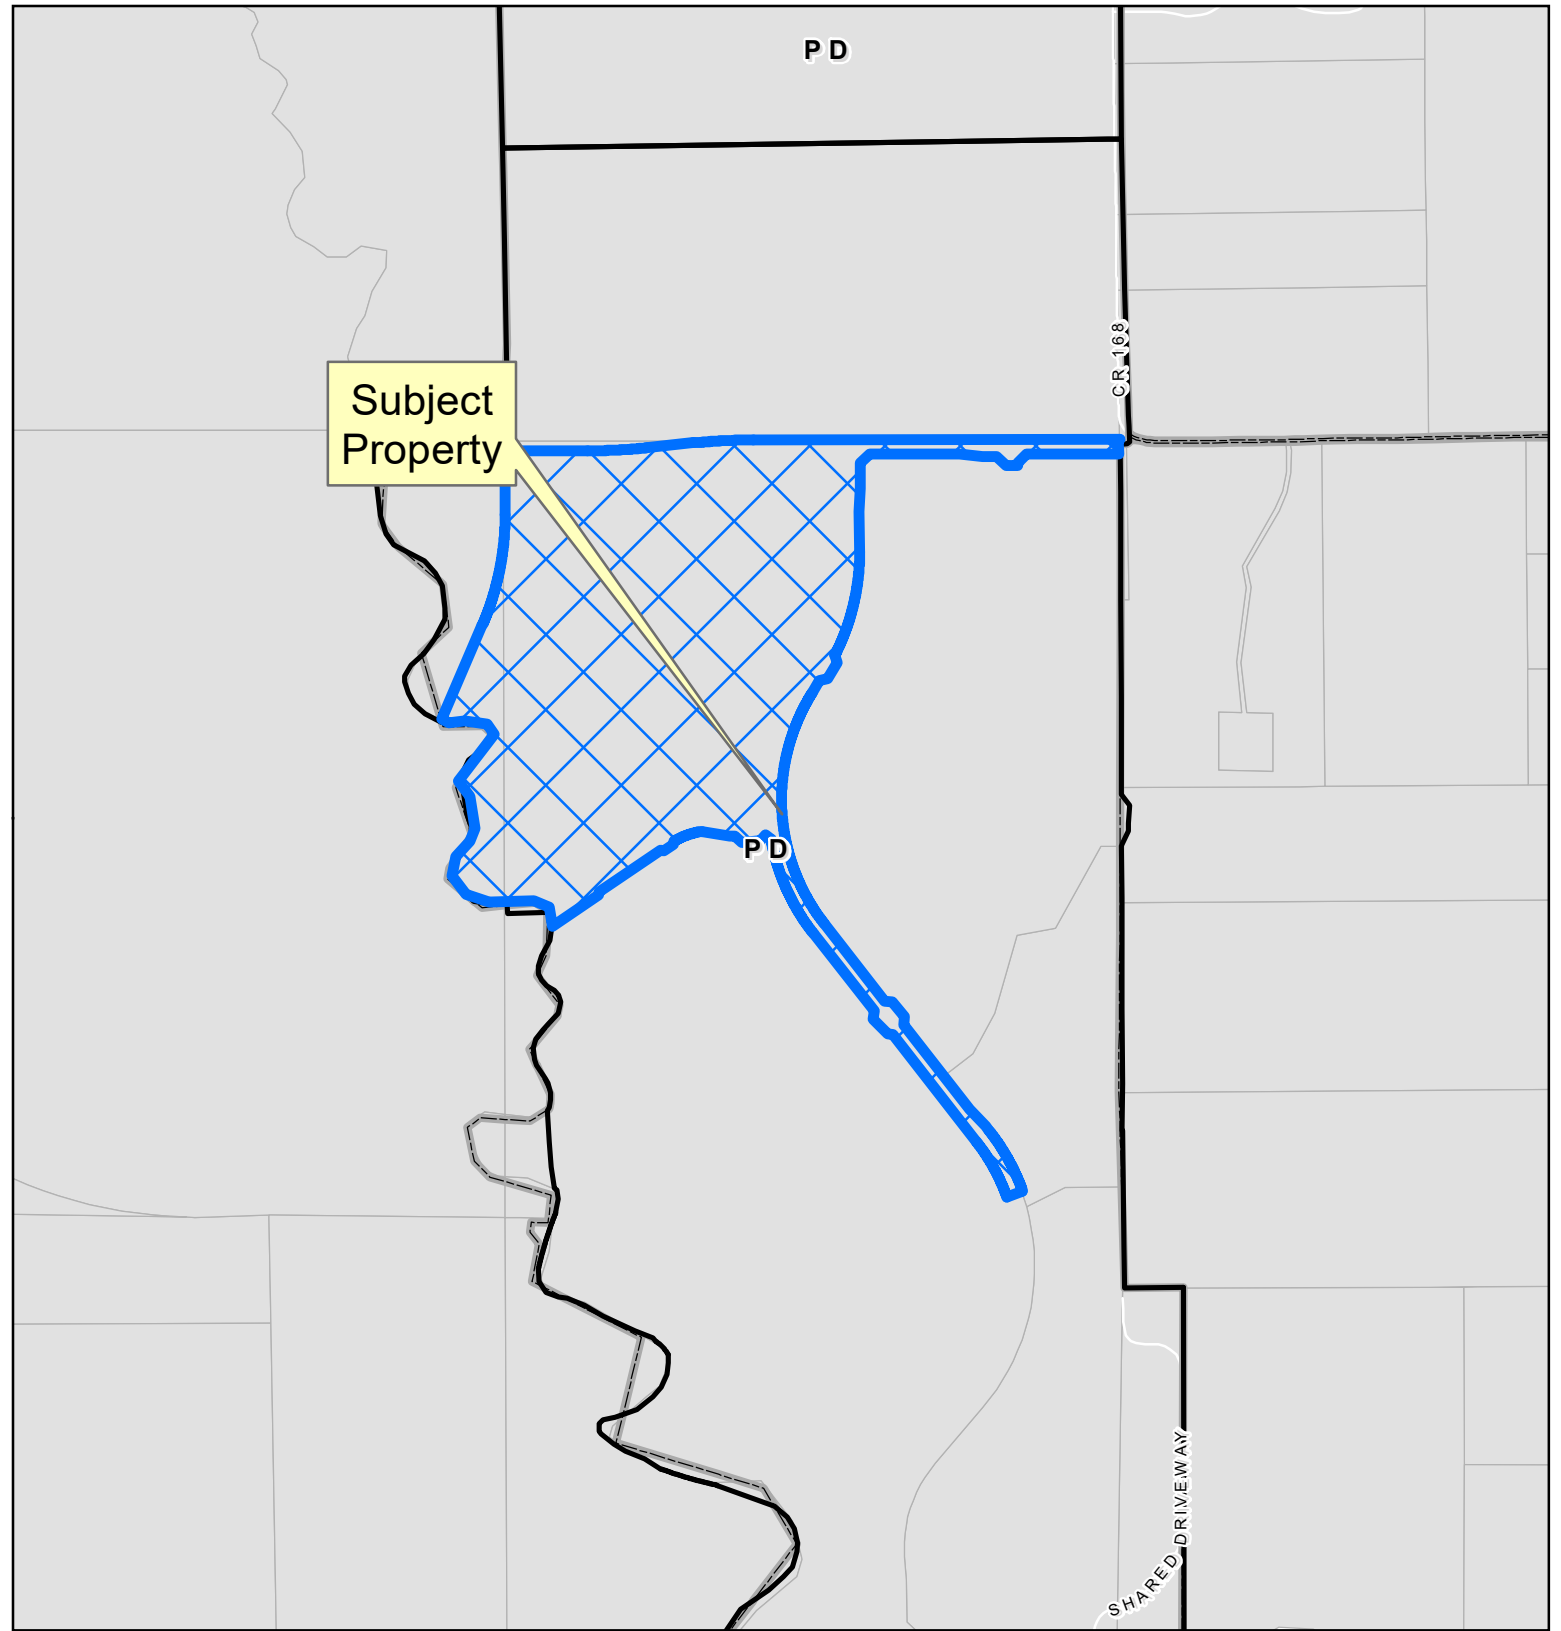

Subject Property

PD

PD

CR 168

SHARED DRIVEWAY

Vicinity Map

Location Map

PLAT2023-0071

DISCLAIMER: This map and information contained in it were developed exclusively for use by the City of McKinney. Any use or reliance on this map by anyone else is at that party's risk and without liability to the City of McKinney, its officials or employees for any discrepancies, errors, or variances which may exist.

Location Map

PLAT2023-0071

DISCLAIMER: This map and information contained in it were developed exclusively for use by the City of McKinney. Any use or reliance on this map by anyone else is at that party's risk and without liability to the City of McKinney, its officials or employees for any discrepancies, errors, or variances which may exist.