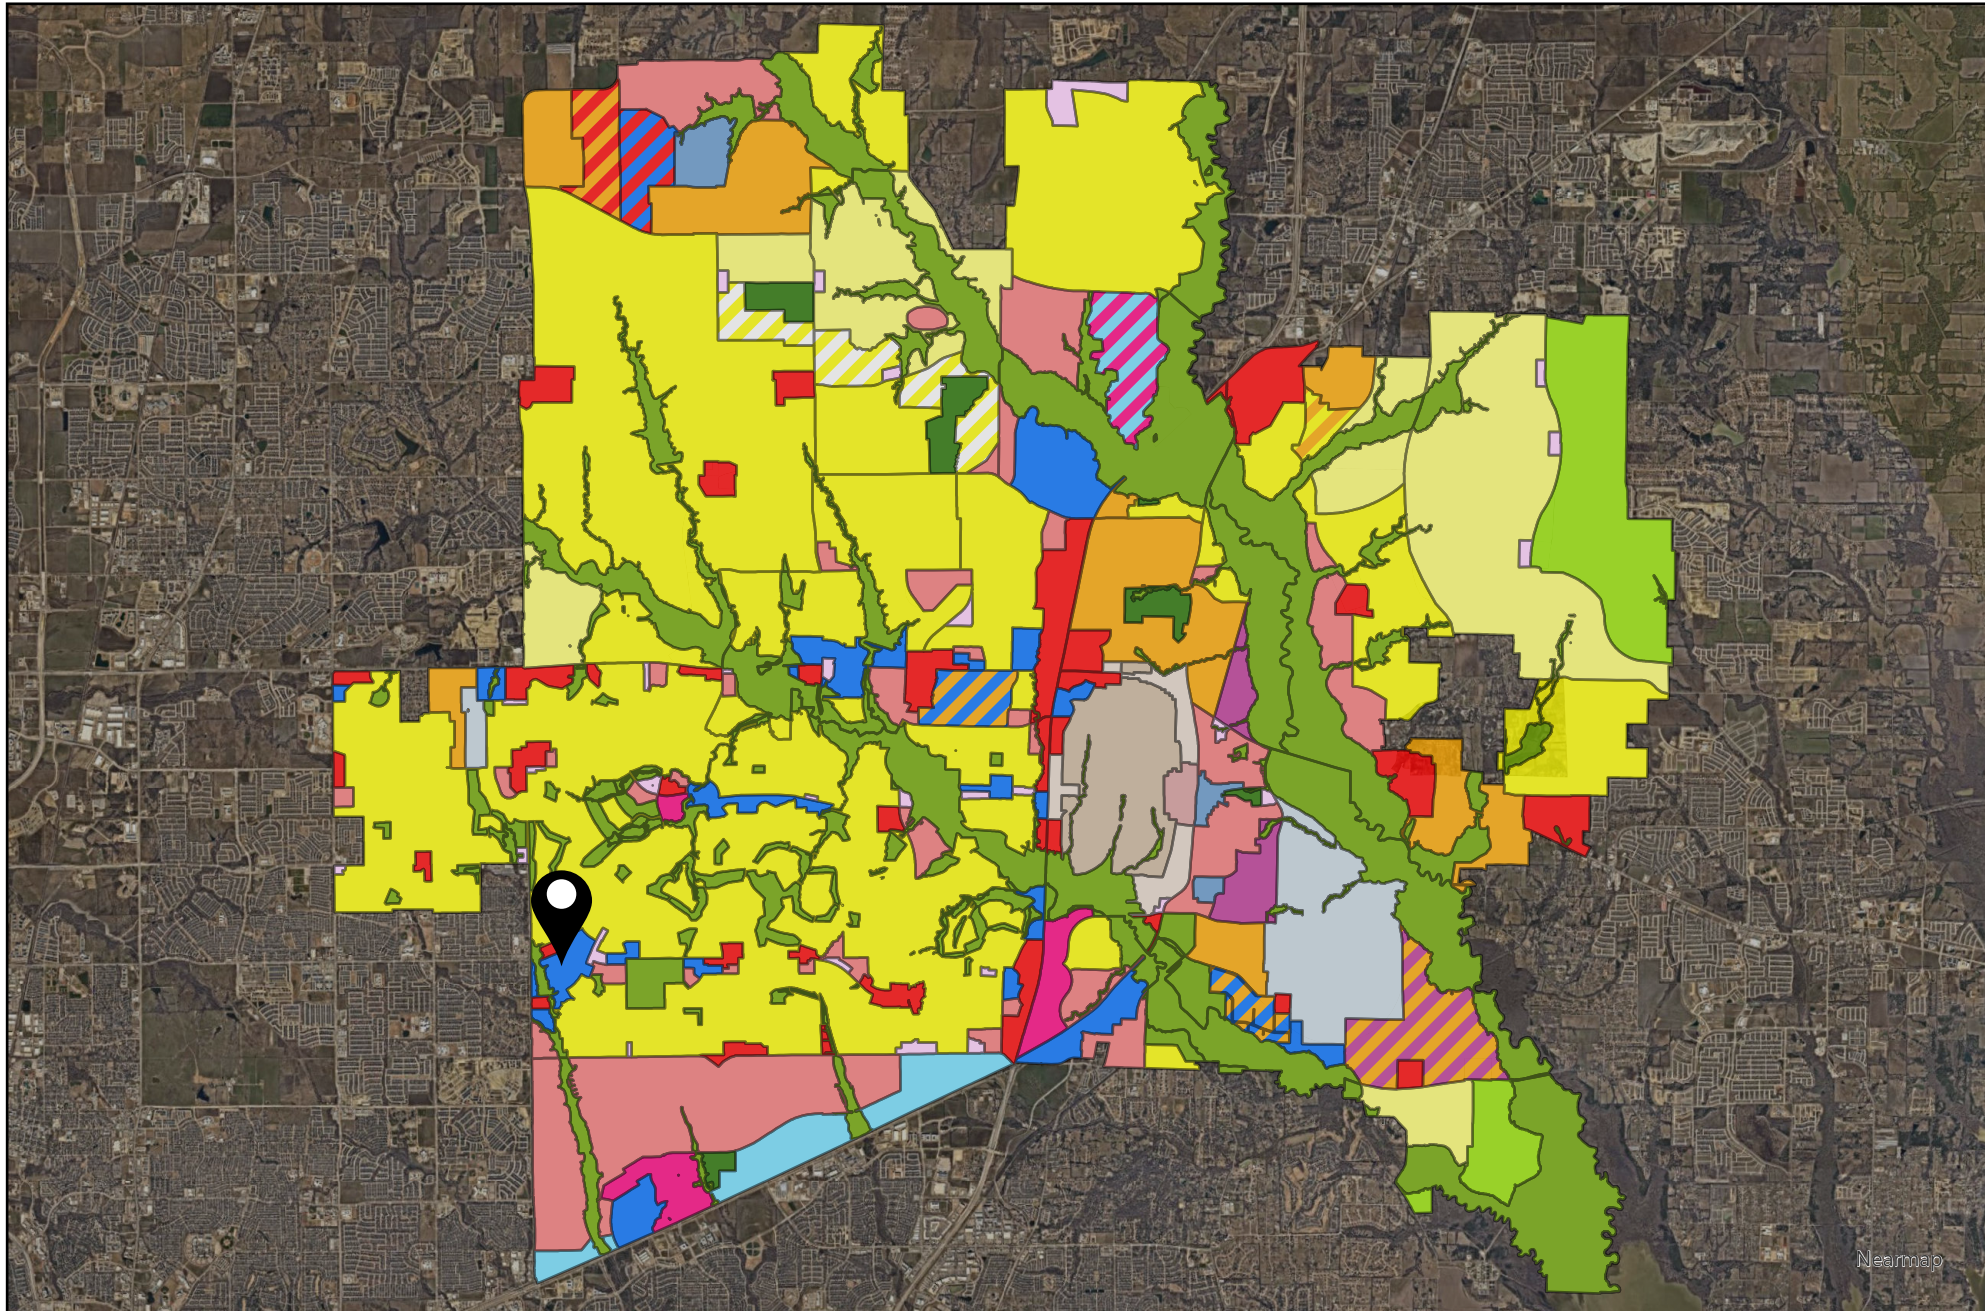

Vicinity Map

 ZONE2026-0037

DISCLAIMER: This map and information contained in it were developed exclusively for use by the City of McKinney. Any use or reliance on this map by anyone else is at that party's risk and without liability to the City of McKinney, its officials or employees for any discrepancies, errors, or variances which may exist.

- Placetype
- Aviation
 - Commercial Center
 - Employment Mix
 - Entertainment Center
 - Estate Residential
 - Historic Town Center - Downtown
 - Historic Town Center - Mix
 - Historic Town Center - Residential
 - Manufacturing & Warehousing
 - Mixed Use Center
 - Neighborhood Commercial
 - Professional Center
 - Professional Center
 - Rural Residential
 - Suburban Living
 - Transit-Ready Development
 - Urban Living
 - Floodplain / Amenity Zone
 - Floodplain / Amenity Zone
 - Park
 - Employment Mix / Commercial Center
 - Entertainment Center / Mixed Use Center
 - Manufacturing & Warehousing / Employment Mix
 - Suburban Living / Employment Mix
 - Suburban Living / Estate Residential
 - Professional Center / Commercial Center
 - Professional Center / Employment Mix
 - Professional Center / Commercial Center
 - Professional Center / Employment Mix
 - Manufacturing & Warehousing