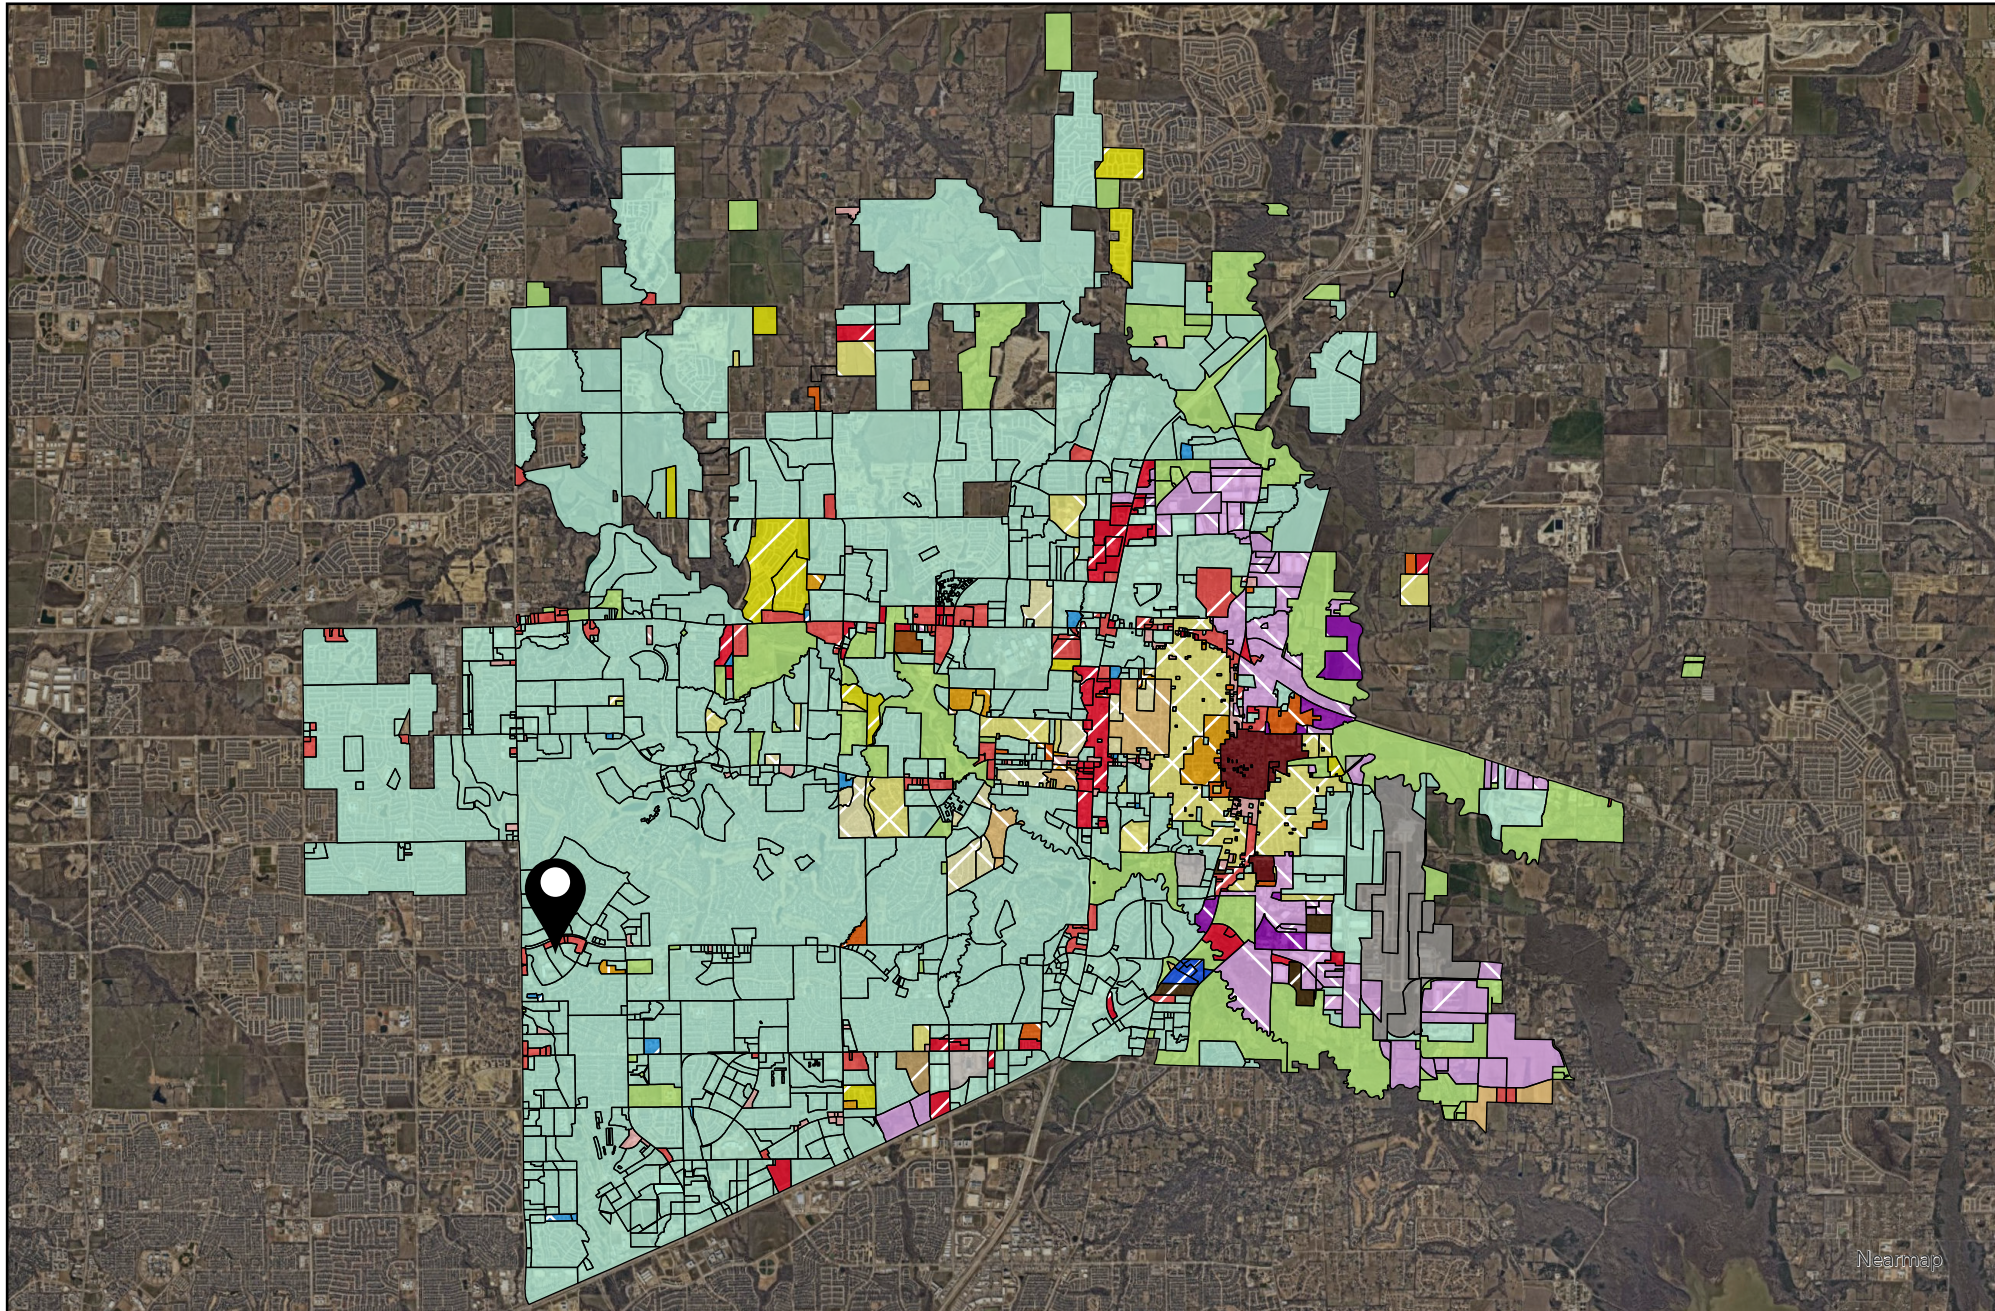

DISCLAIMER: This map and information contained in it were developed exclusively for use by the City of McKinney. Any use or reliance on this map by anyone else is at that party's risk and without liability to the City of McKinney, its officials or employees for any discrepancies, errors, or variances which may exist.