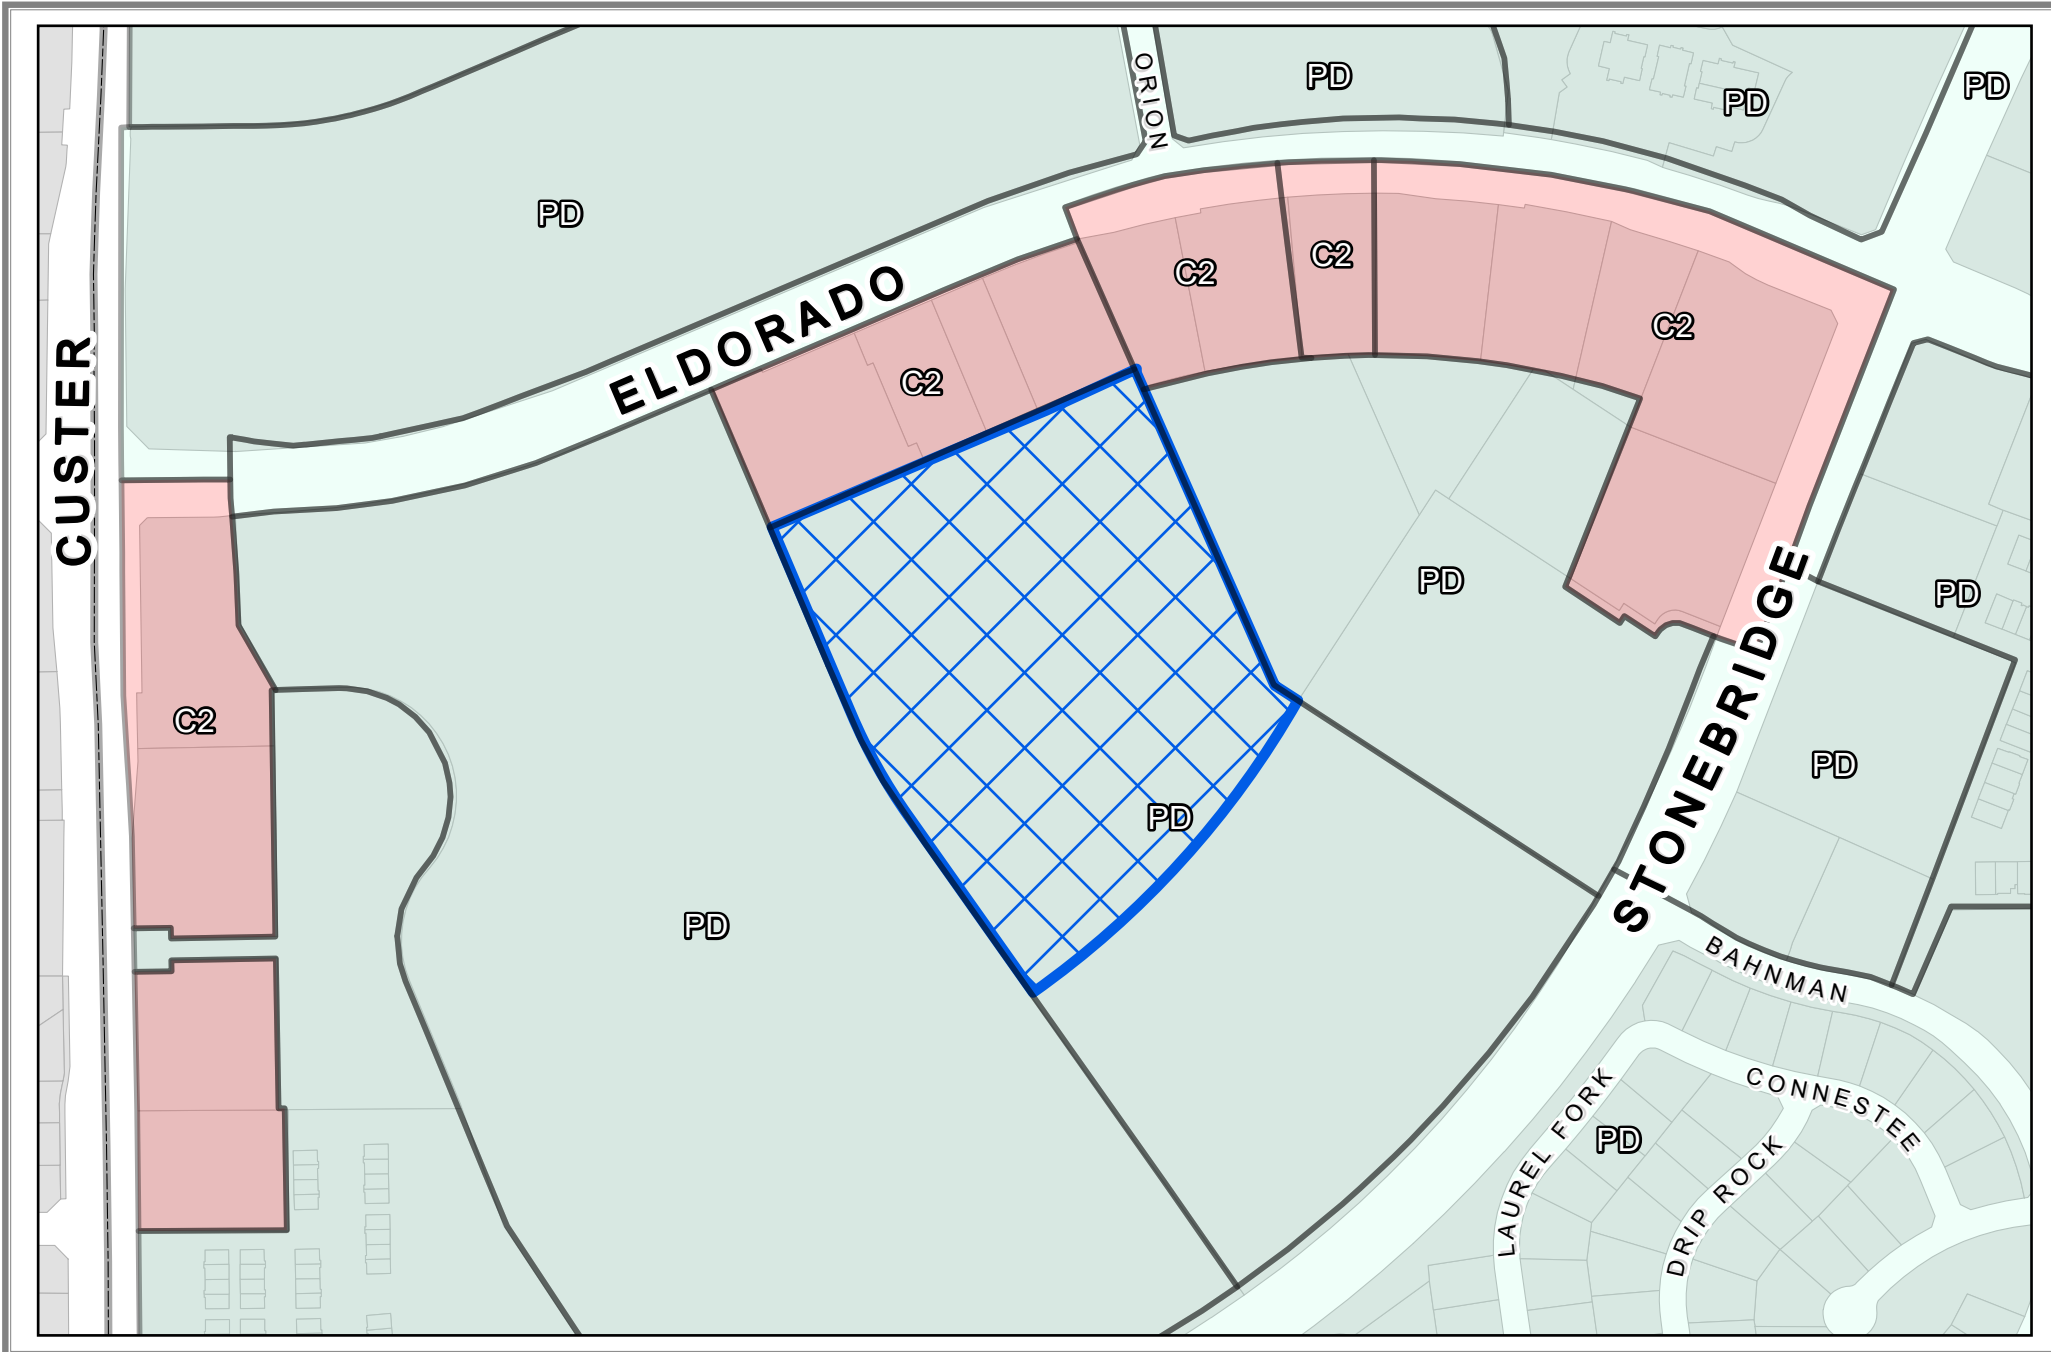

Vicinity Map

 ZONE2026-0037

DISCLAIMER: This map and information contained in it were developed exclusively for use by the City of McKinney. Any use or reliance on this map by anyone else is at that party's risk and without liability to the City of McKinney, its officials or employees for any discrepancies, errors, or variances which may exist.

- Placetype
- Aviation
 - Commercial Center
 - Employment Mix
 - Entertainment Center
 - Estate Residential
 - Historic Town Center - Downtown
 - Historic Town Center - Mix
 - Historic Town Center - Residential
 - Manufacturing & Warehousing
 - Mixed Use Center
 - Neighborhood Commercial
 - Professional Center
 - Professional Center
 - Rural Residential
 - Suburban Living
 - Transit-Ready Development
 - Urban Living
 - Floodplain / Amenity Zone
 - Floodplain / Amenity Zone
 - Park
 - Employment Mix / Commercial Center
 - Entertainment Center / Mixed Use Center
 - Manufacturing & Warehousing / Employment Mix
 - Suburban Living / Employment Mix
 - Suburban Living / Estate Residential
 - Professional Center / Commercial Center
 - Professional Center / Employment Mix
 - Professional Center / Commercial Center
 - Professional Center / Employment Mix
 - Manufacturing & Warehousing