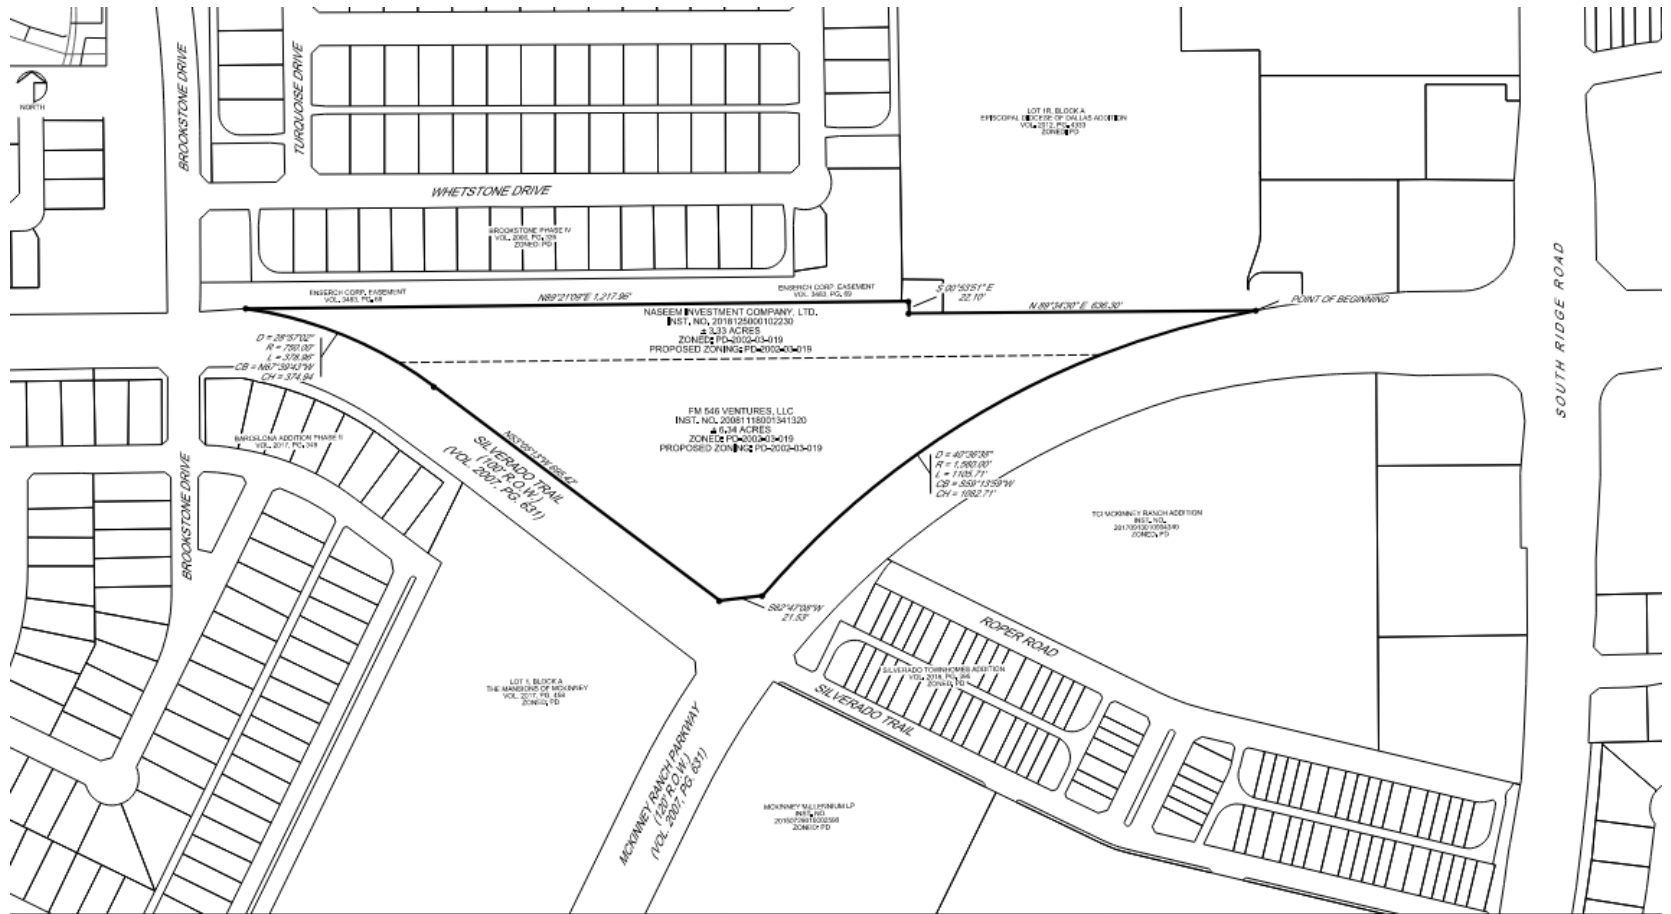

McKinney Ranch Pkwy and Silverado Trl Rezoning

21-0072Z

Aerial Exhibit

Location Map

Proposed Zoning Exhibit

Informational Only – Concept Plan