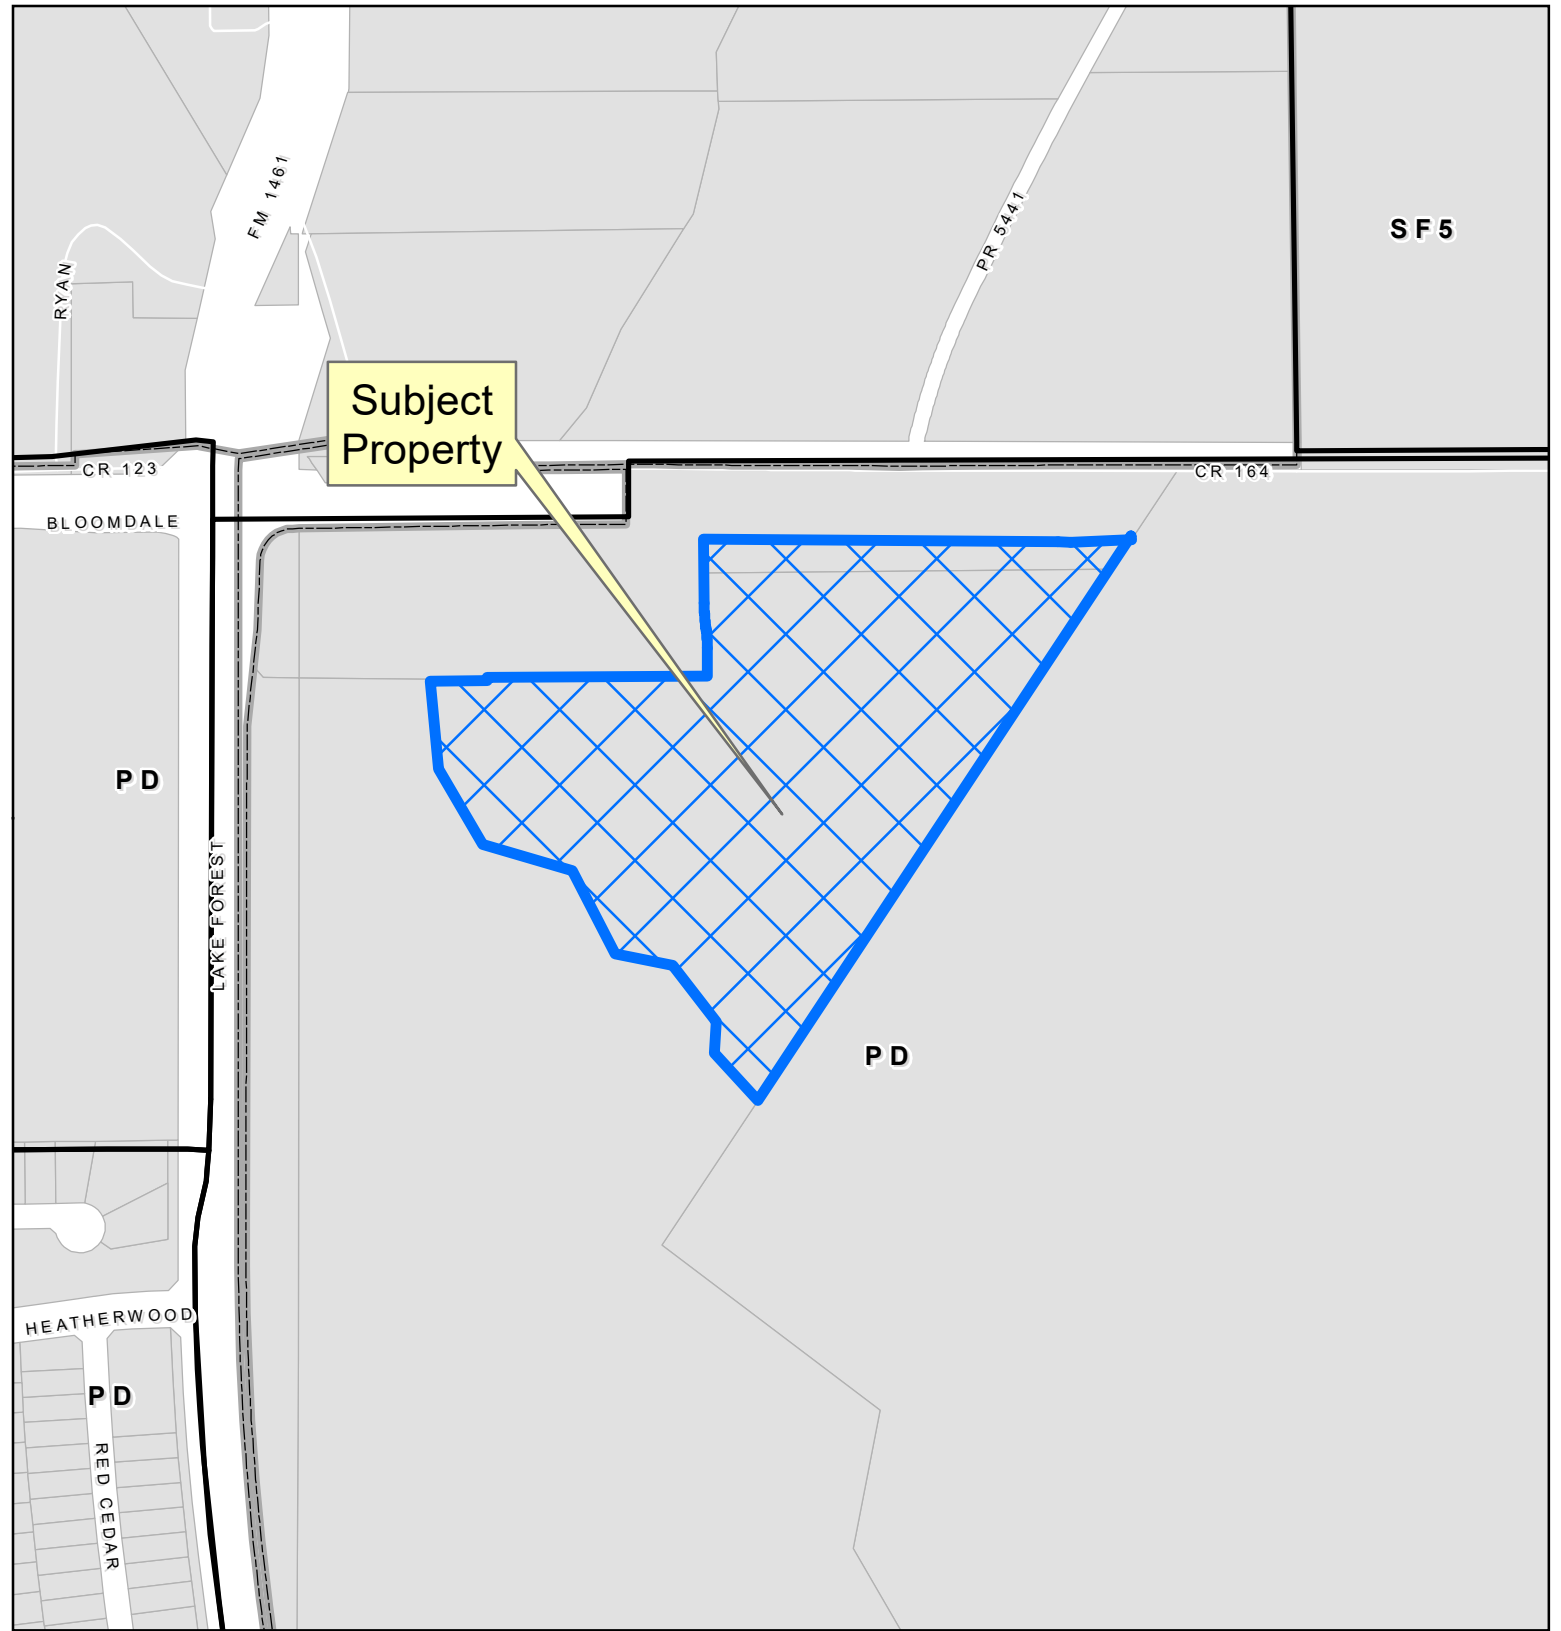

Subject Property

SF5

CR 123

CR 104

BLOOMDALE

PD

LAKE FOREST

20-0004SUP

PD

HEATHERWOOD

PD

RED CEDAR

Vicinity Map

Location Map

PLAT2023-0115

Case

DISCLAIMER: This map and information contained in it were developed exclusively for use by the City of McKinney. Any use or reliance on this map by anyone else is at that party's risk and without liability to the City of McKinney, its officials or employees for any discrepancies, errors, or variances which may exist.