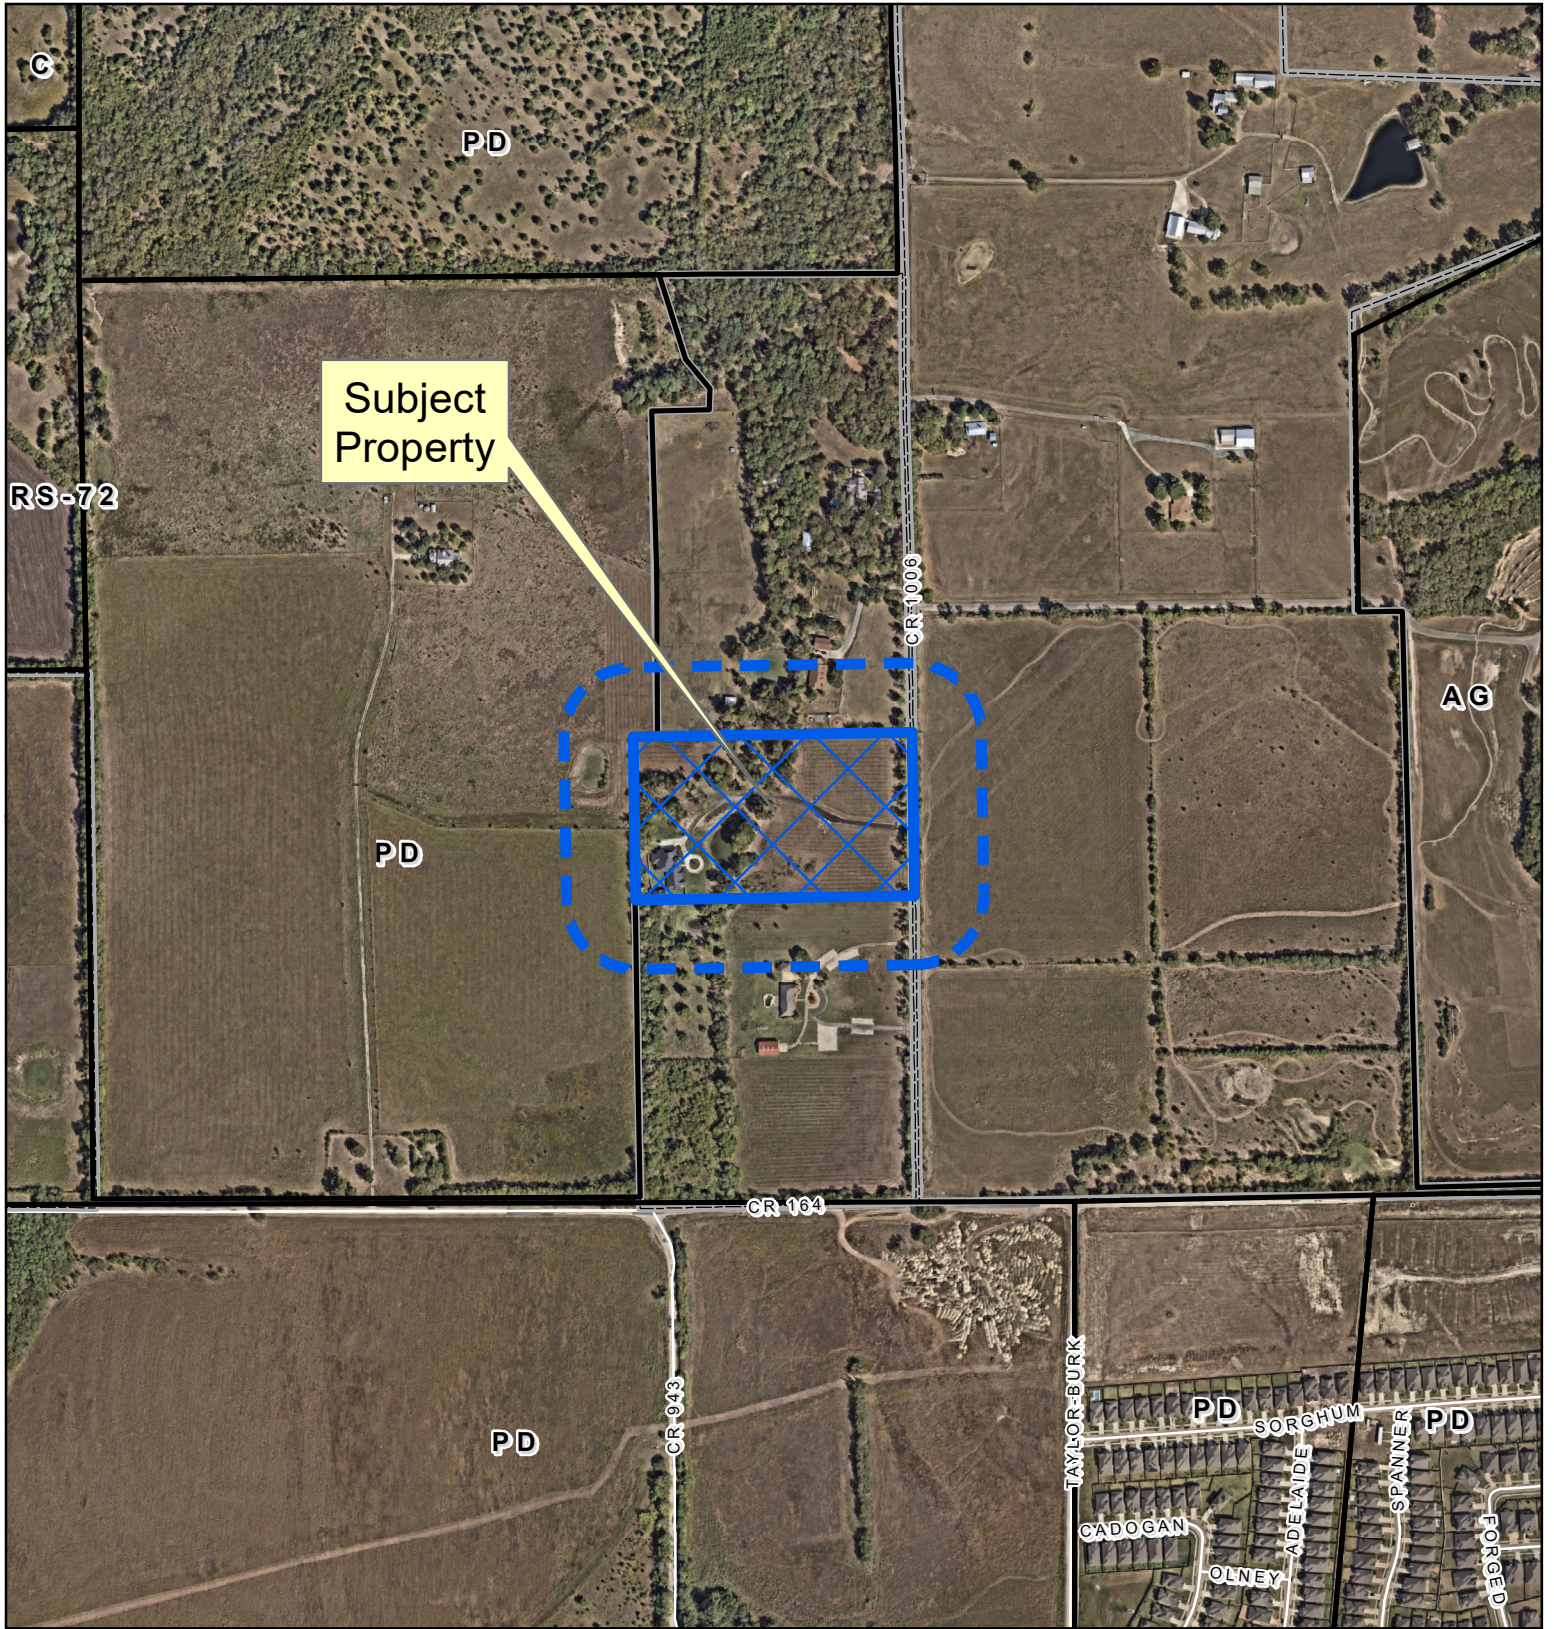

Property Owner Notification Map

ZONE2024-0073

DISCLAIMER: This map and information contained in it were developed exclusively for use by the City of McKinney. Any use or reliance on this map by anyone else is at that party's risk and without liability to the City of McKinney, its officials or employees for any discrepancies, errors, or variances which may exist.

Subject Property

Aerial Map

ZONE2024-0073

0 310 620 Feet

DISCLAIMER: This map and information contained in it were developed exclusively for use by the City of McKinney. Any use or reliance on this map by anyone else is at that party's risk and without liability to the City of McKinney, its officials or employees for any discrepancies, errors, or variances which may exist.

Vicinity Map

200' Buffer Case