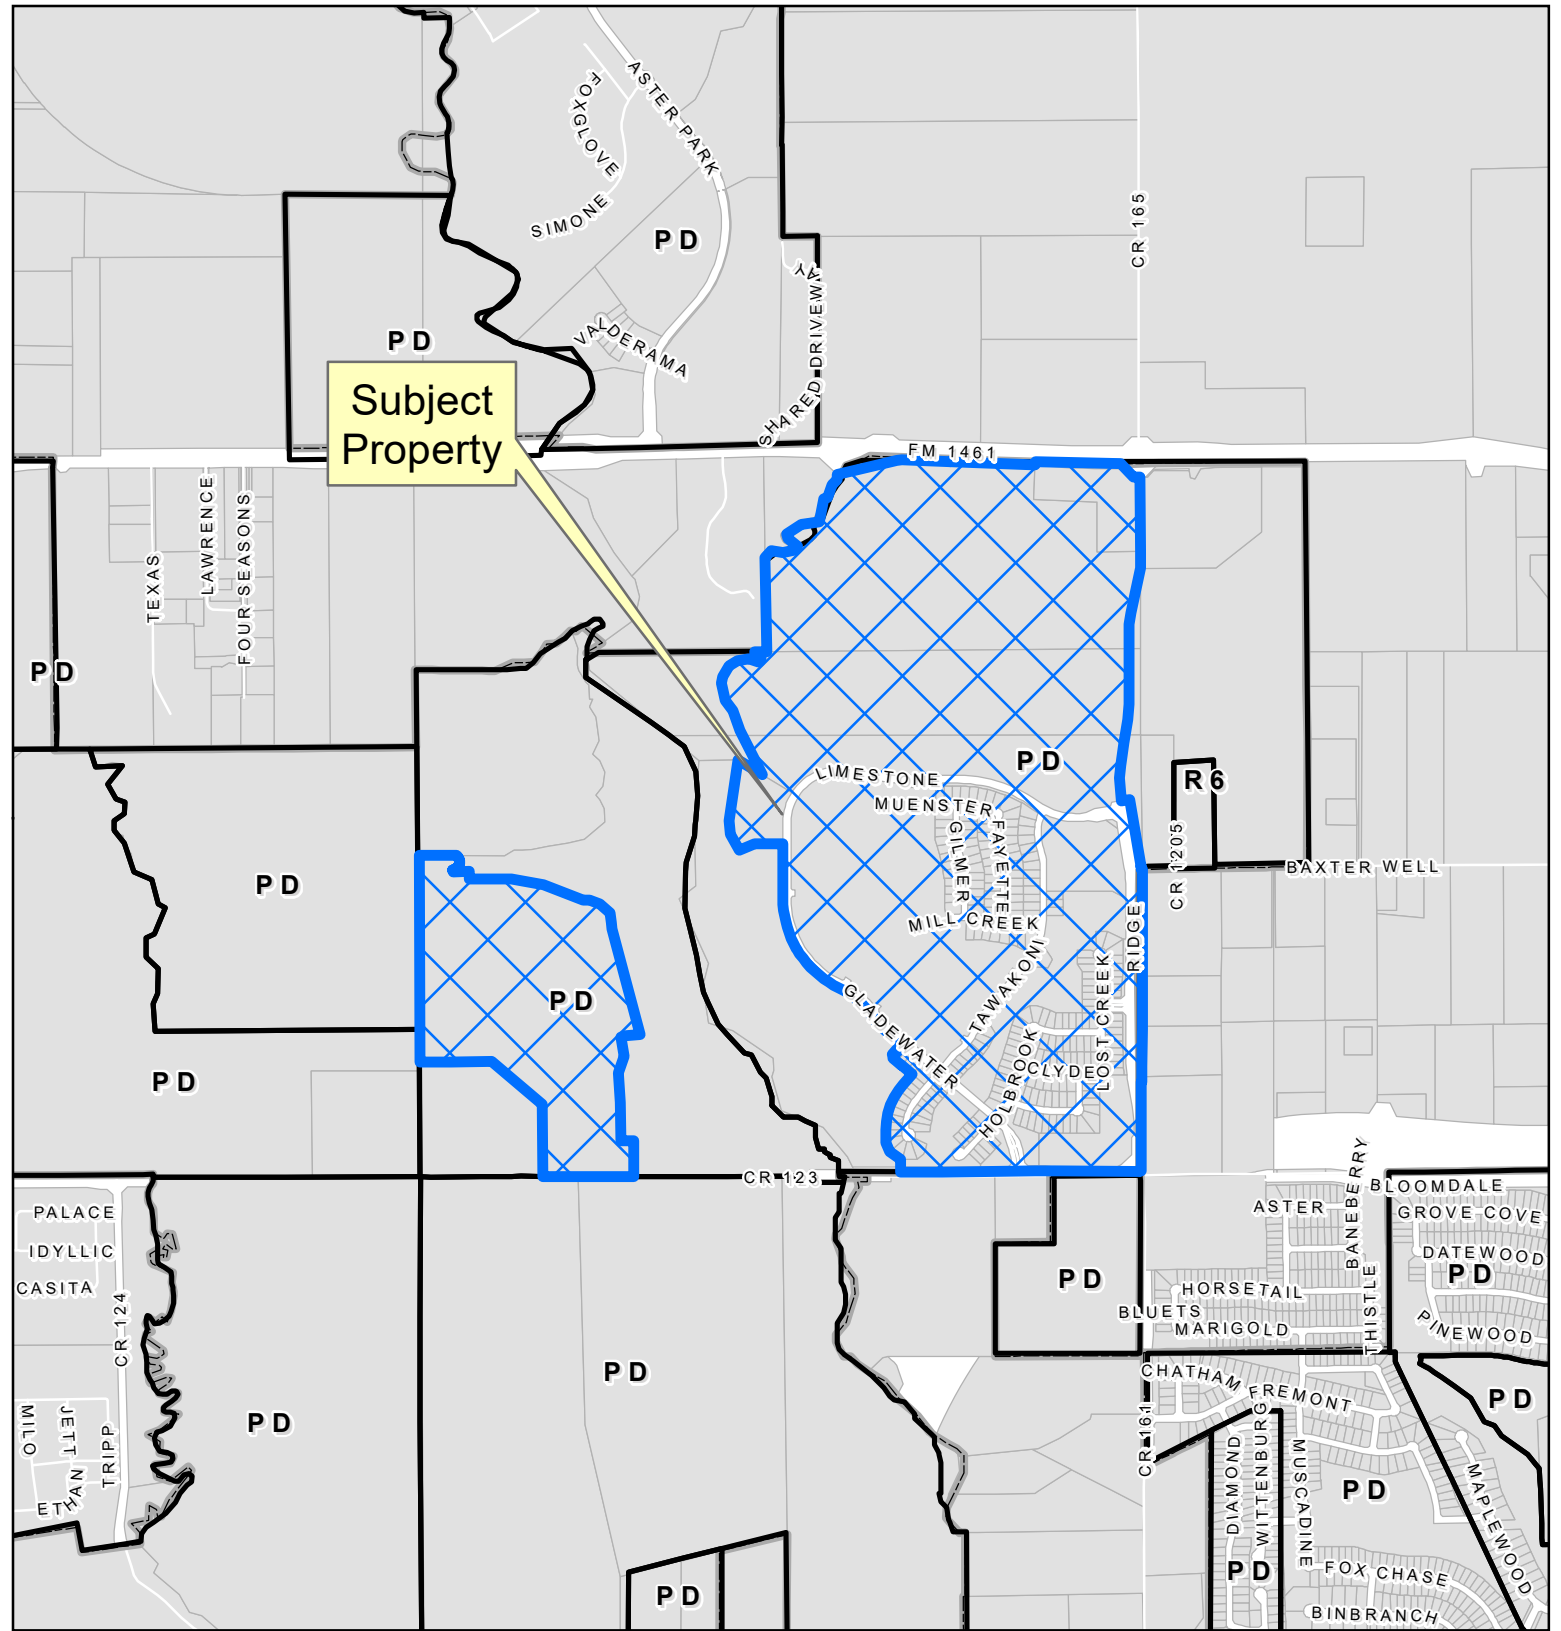

Aerial Exhibit

Highland Lakes Water Utility Impact Fee Credit Agreement

AGREEMENT2024-0015

DISCLAIMER: This map and information contained in it were developed exclusively for use by the City of McKinney. Any use or reliance on this map by anyone else is at that party's risk and without liability to the City of McKinney, its officials or employees for any discrepancies, errors, or variances which may exist.

Location Map

Highland Lakes Water Utility Impact Fee Credit Agreement

AGREEMENT2024-0015

DISCLAIMER: This map and information contained in it were developed exclusively for use by the City of McKinney. Any use or reliance on this map by anyone else is at that party's risk and without liability to the City of McKinney, its officials or employees for any discrepancies, errors, or variances which may exist.