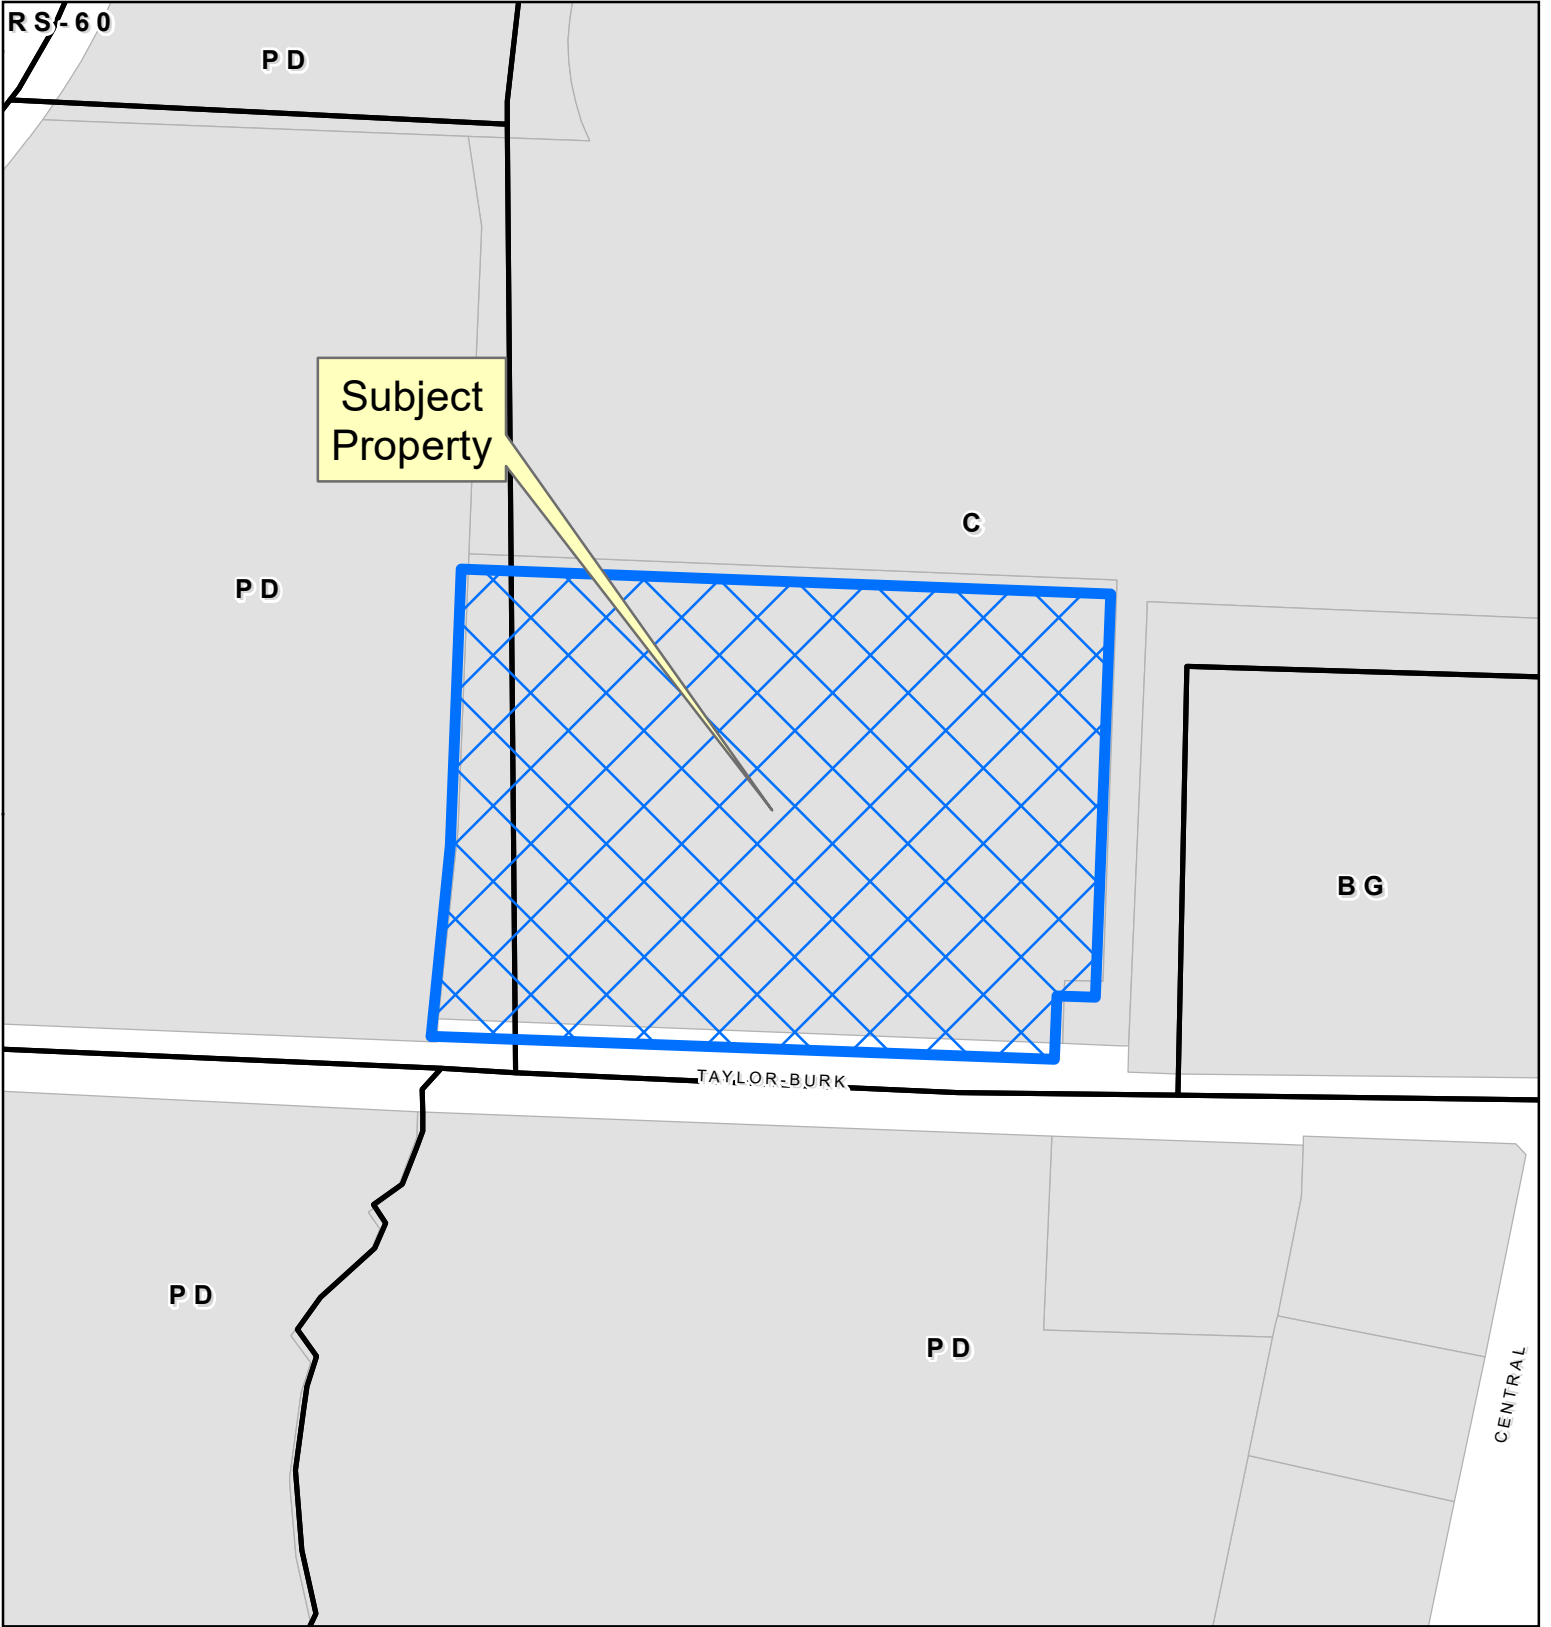

Subject Property

TAYLOR-BURK

CENTRAL

20-000 SUP

Vicinity Map

# Location Map

PLAT2023-0063

DISCLAIMER: This map and information contained in it were developed exclusively for use by the City of McKinney. Any use or reliance on this map by anyone else is at that party's risk and without liability to the City of McKinney, its officials or employees for any discrepancies, errors, or variances which may exist.