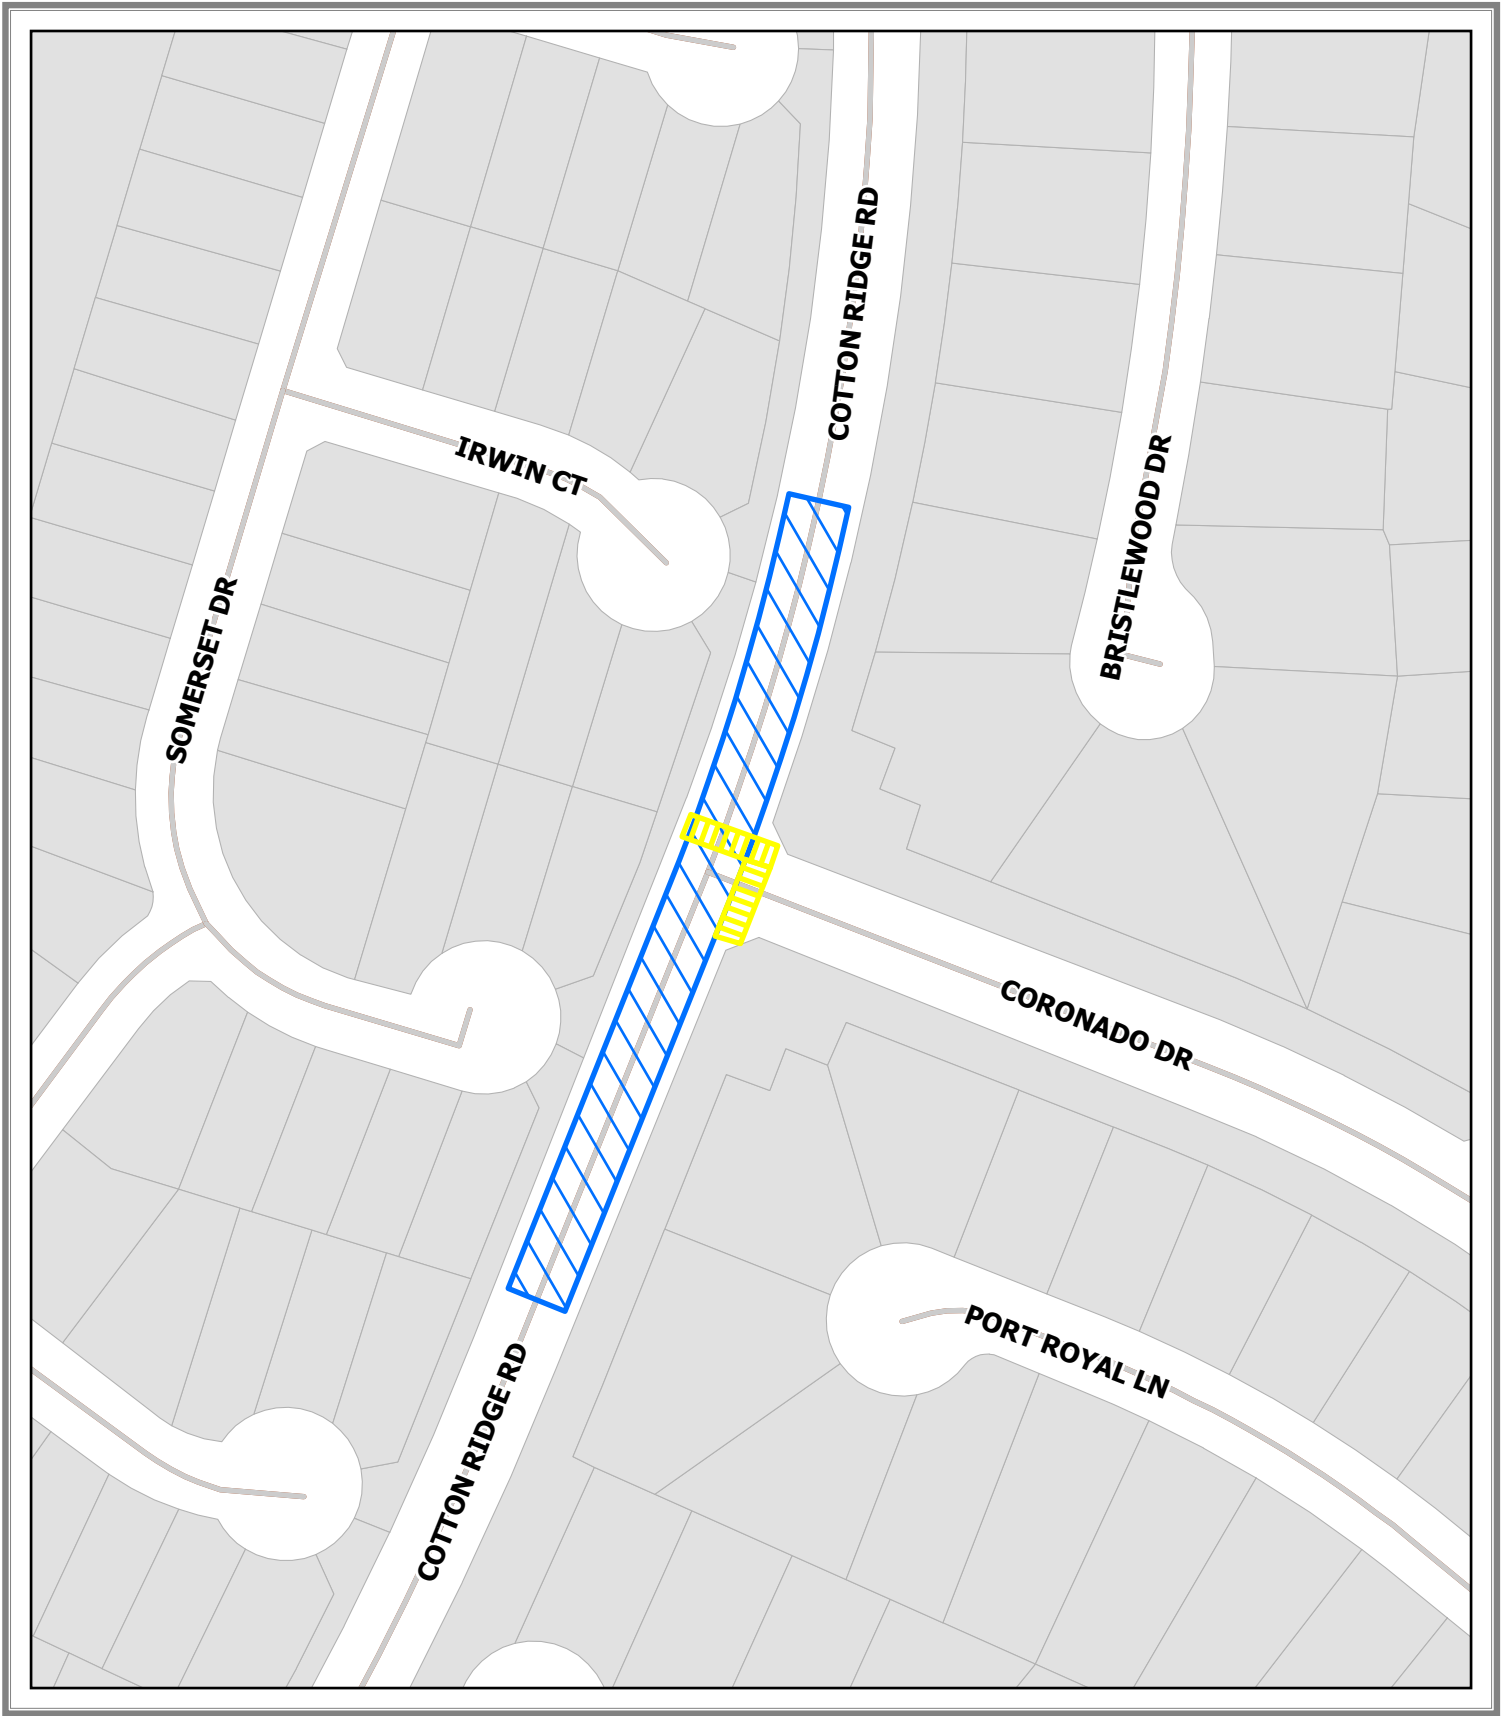

Document Path: Y:_Engineering\EngGIS\Projects\04_LocationMaps\53_SchoolMaps\LocationMap_SchoolZones.aprx

1. **Legend**
2. New School Zone
   - New Crosswalk

Location Map

Bennett Elementary School
Proposed School Zone and
Crosswalk

Source: Engineering GIS
Date: 5/29/2026