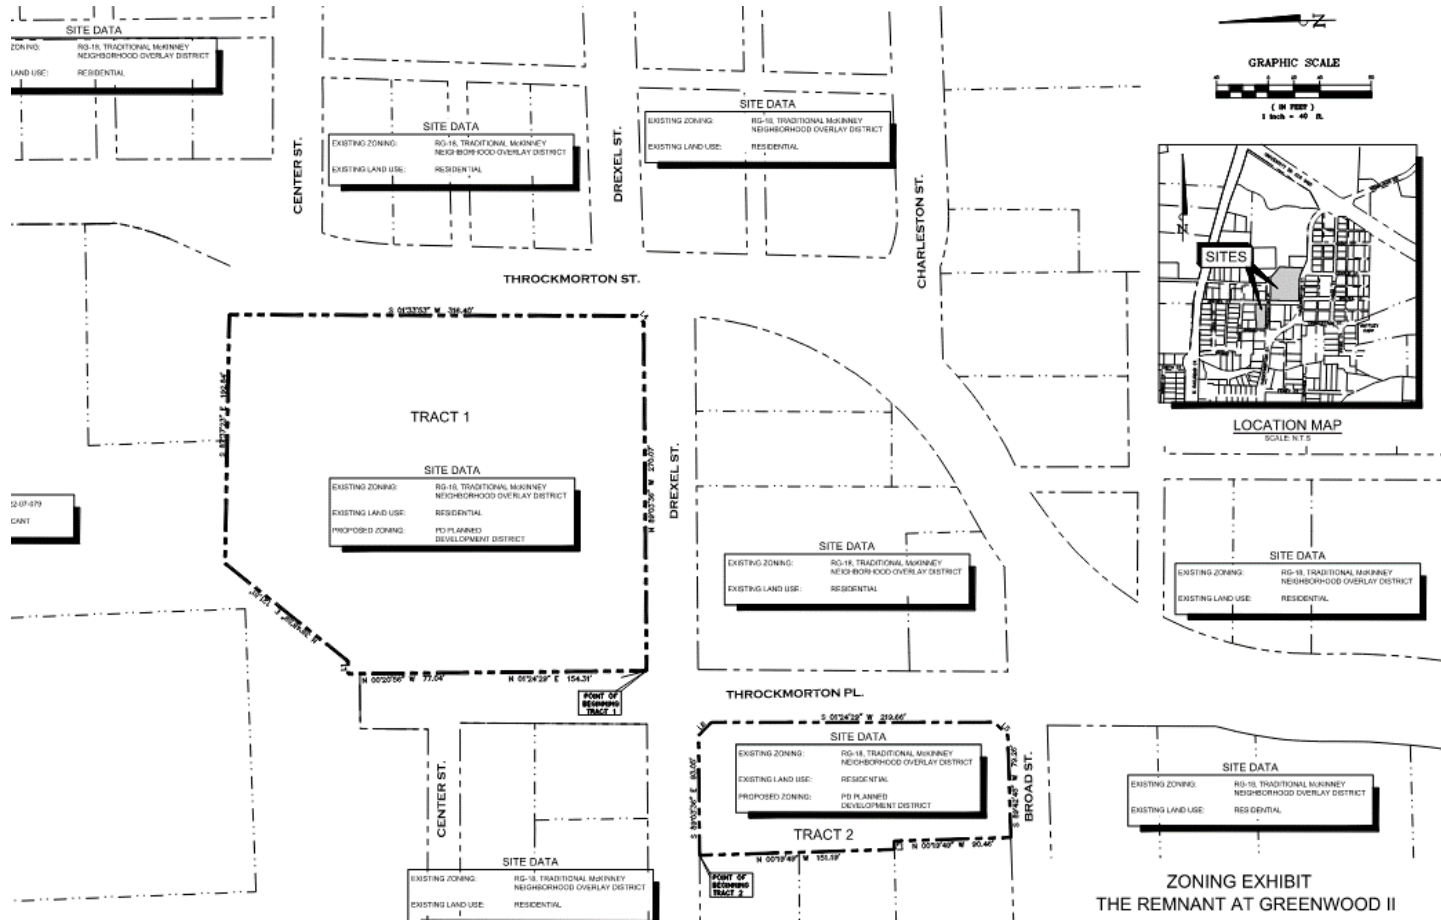

The Remnant at Greenwood II Rezoning Request

23-0040Z

Location Map

Vicinity Map

Aerial Exhibit

Proposed Zoning Exhibit

Existing and Proposed Setback Exhibit