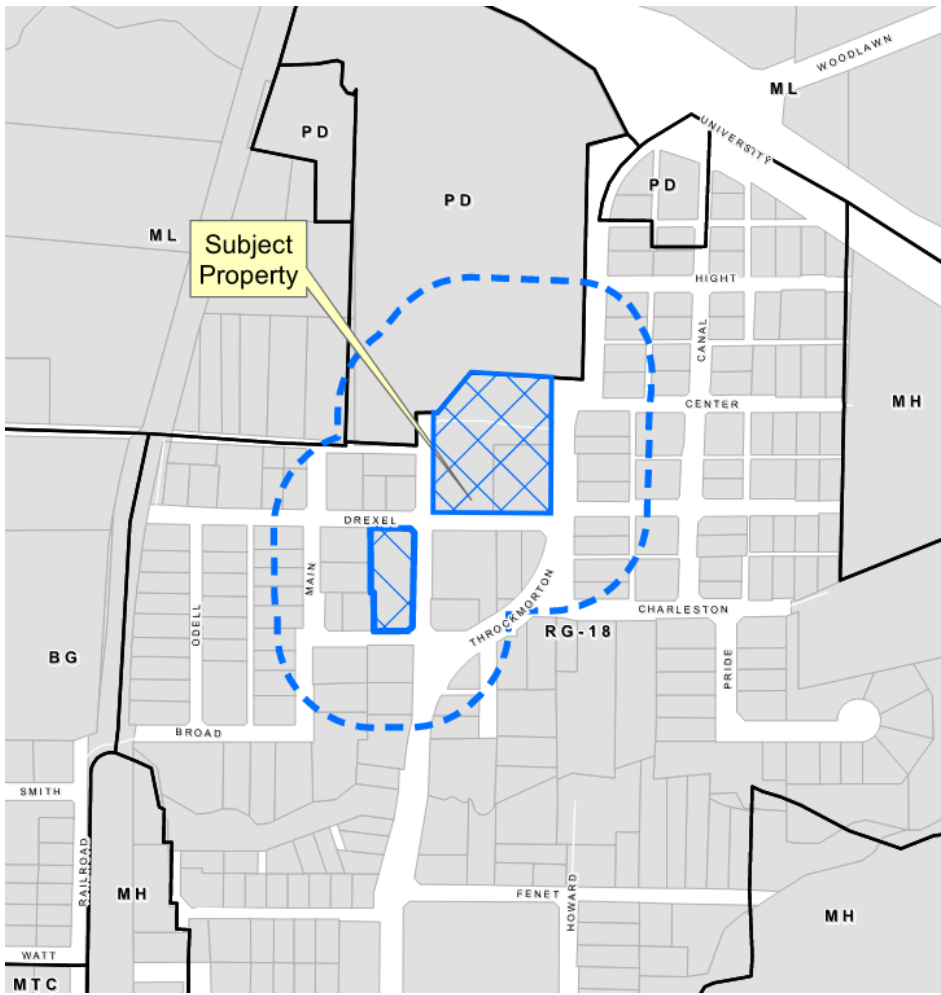

The Remnant at Greenwood II Rezoning Request

23-0040Z

Location Map

Vicinity Map

Aerial Exhibit

Proposed Zoning Exhibit

Existing and Proposed Setback Exhibit