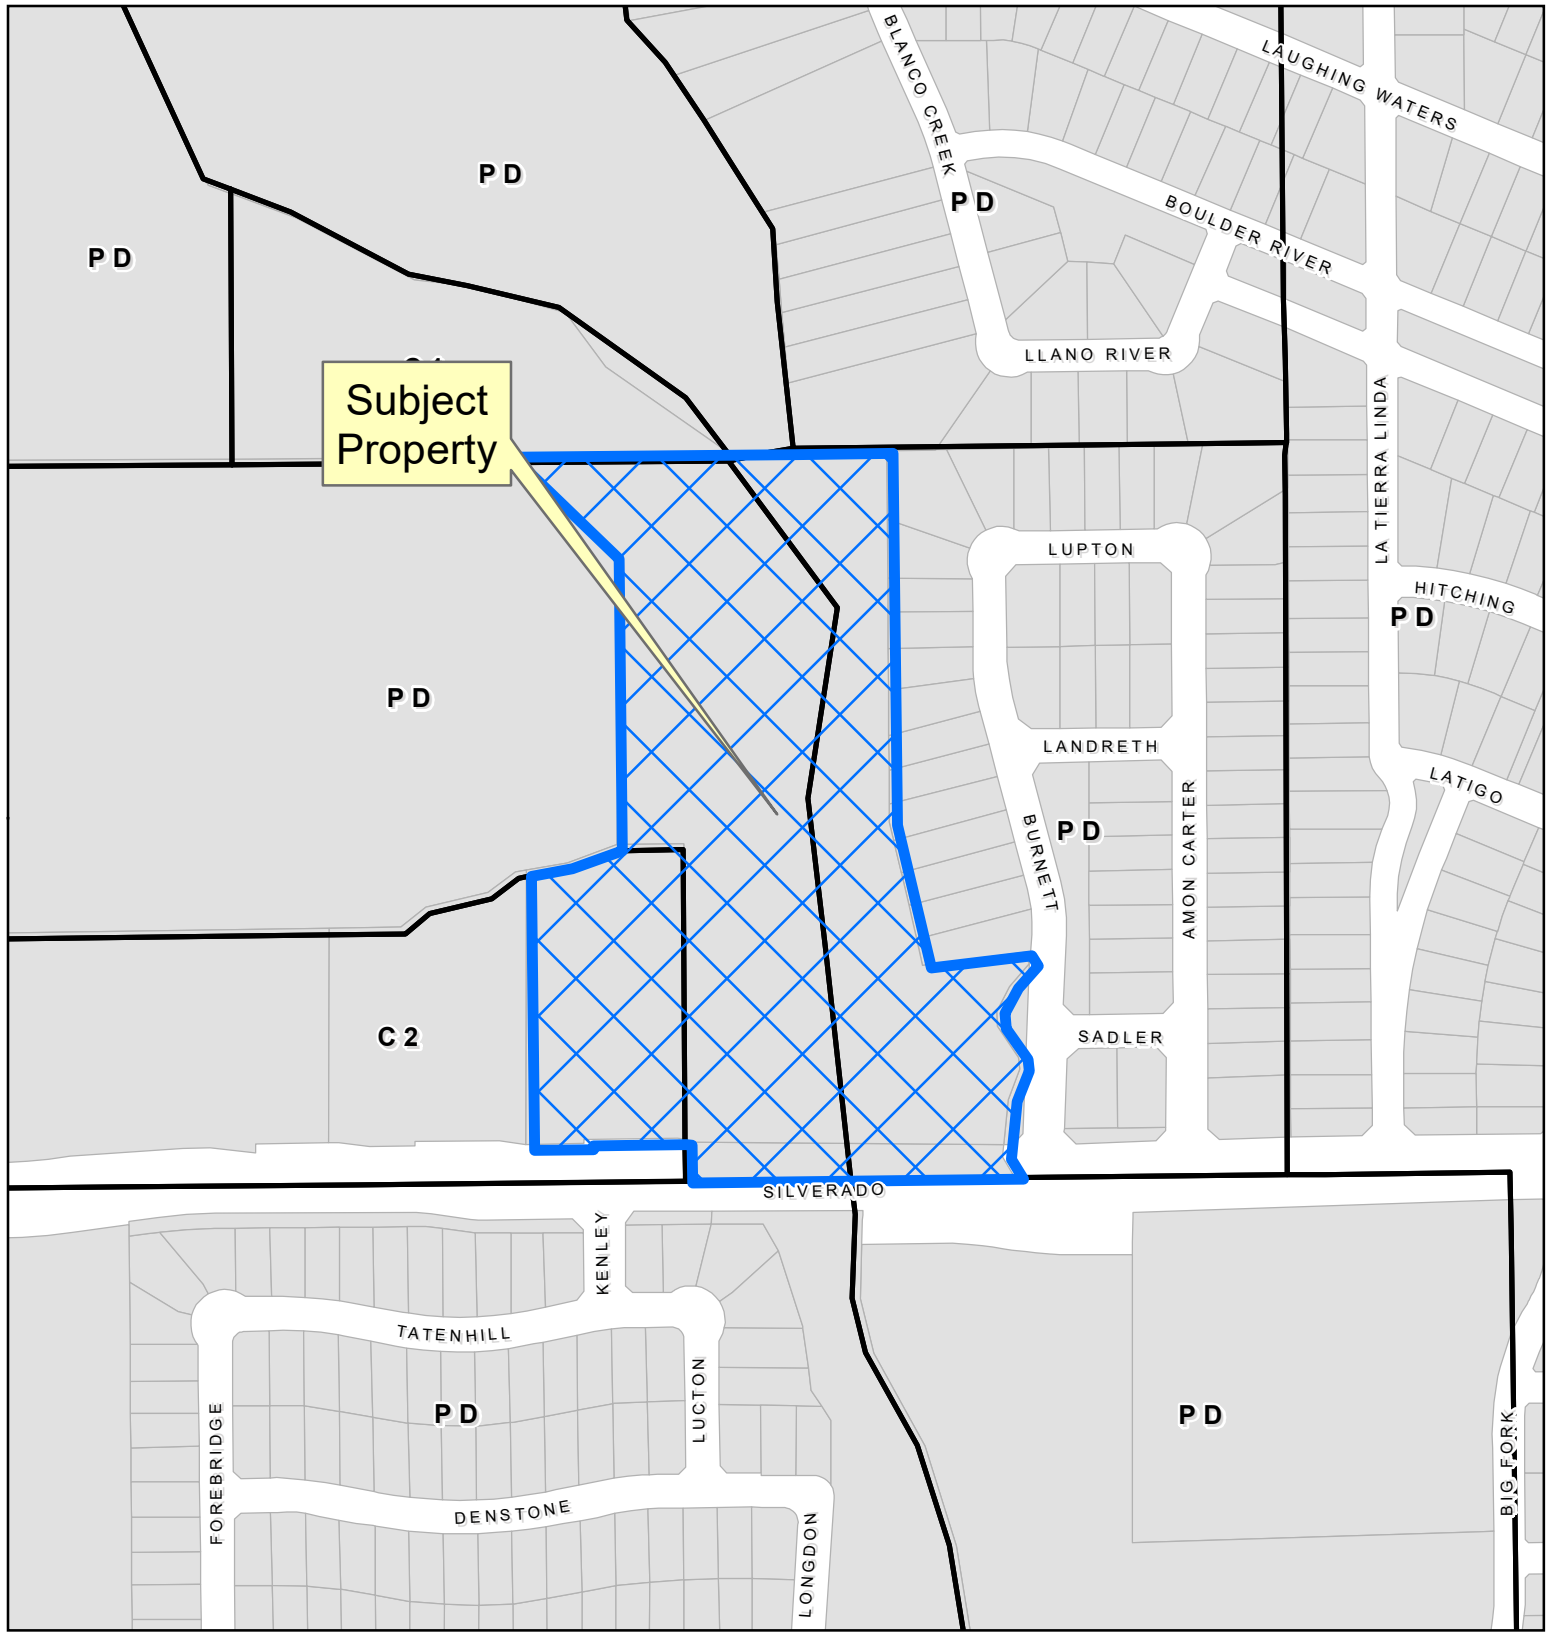

## Location Map

PLAT2023-0187

0 140 280 Feet

DISCLAIMER: This map and information contained in it were developed exclusively for use by the City of McKinney. Any use or reliance on this map by anyone else is at that party's risk and without liability to the City of McKinney, its officials or employees for any discrepancies, errors, or variances which may exist.

Subject Property

Vicinity Map