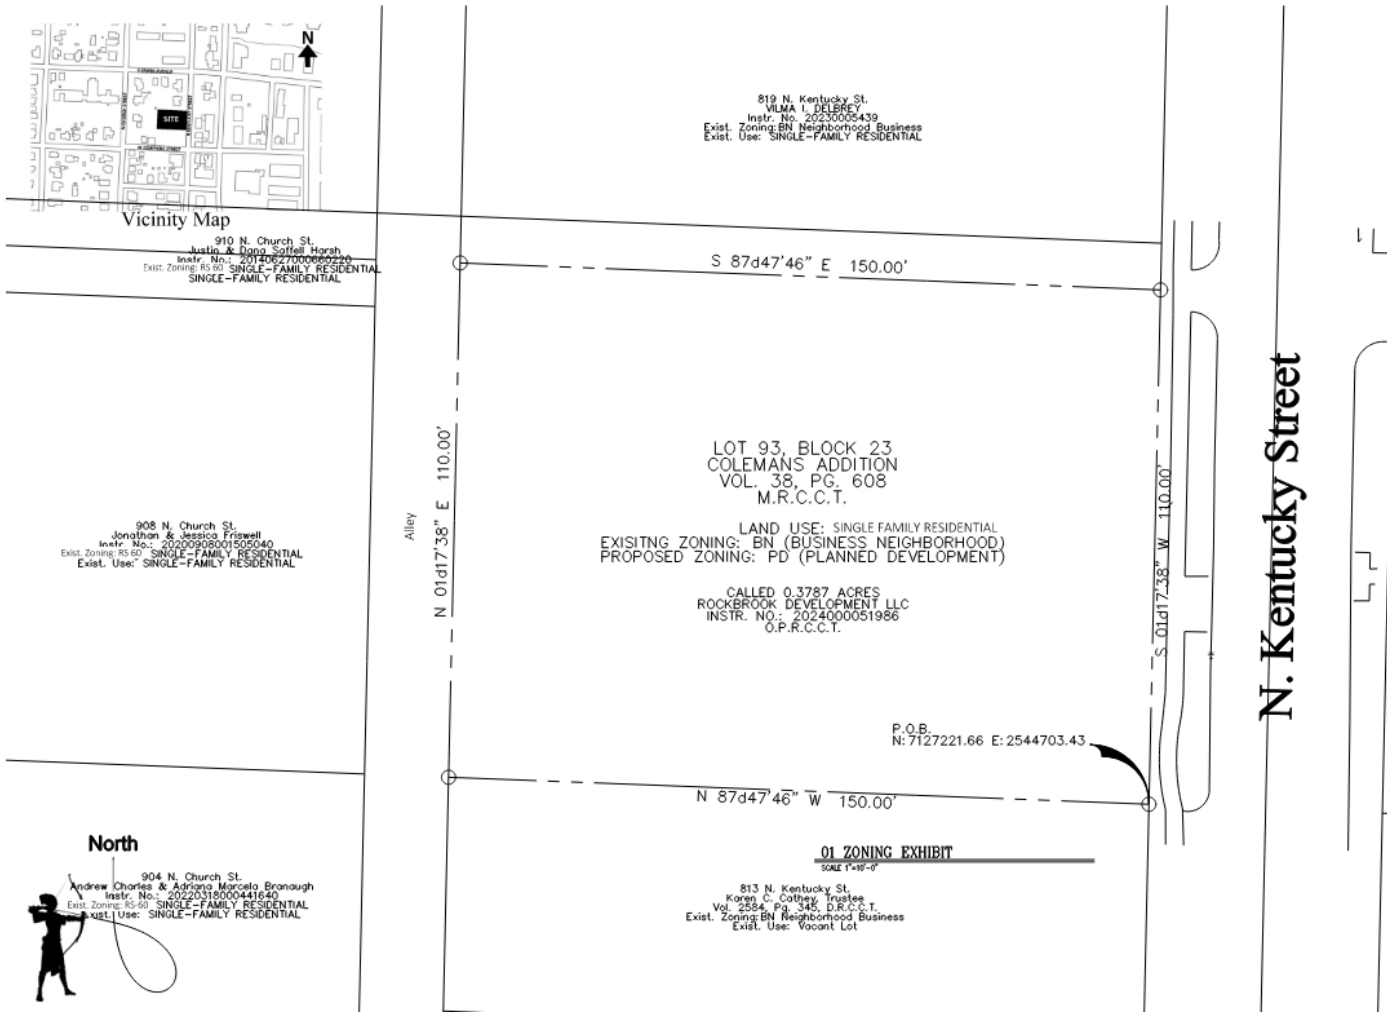

# Kostial Addition Rezone

24-0035Z

# Location Map

# Information Only

N. Kentucky Street