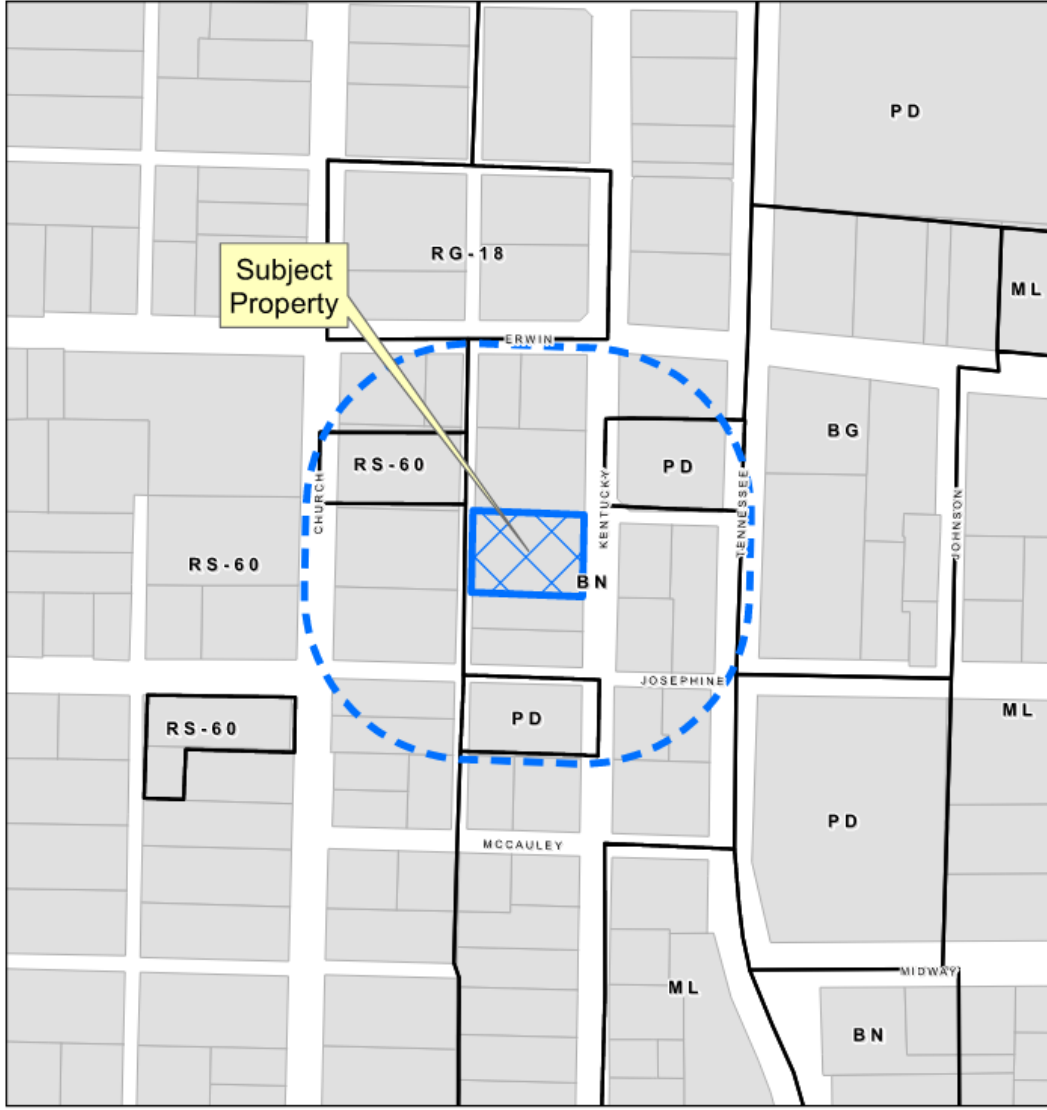

# Kostial Addition Rezone

24-0035Z

# Location Map

# Proposed Zoning Exhibit

# Information Only

N. Kentucky Street