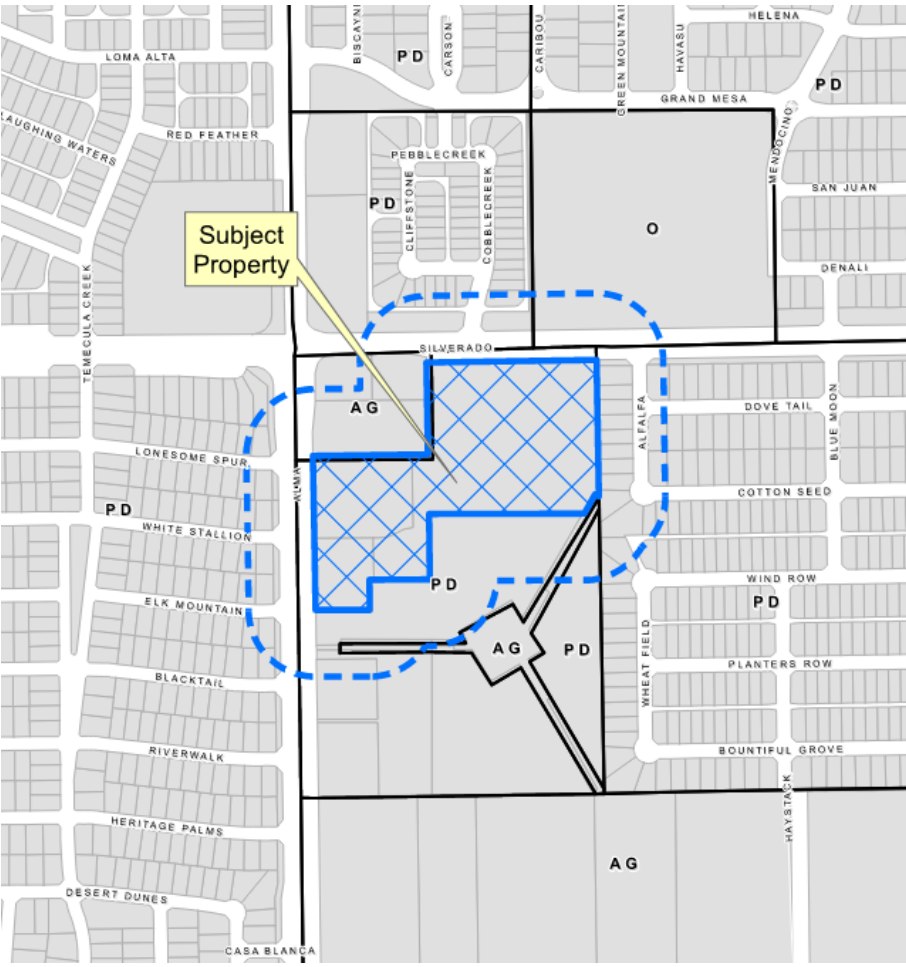

# Lofts at Alma Zoning

22-0061Z

# Location Map