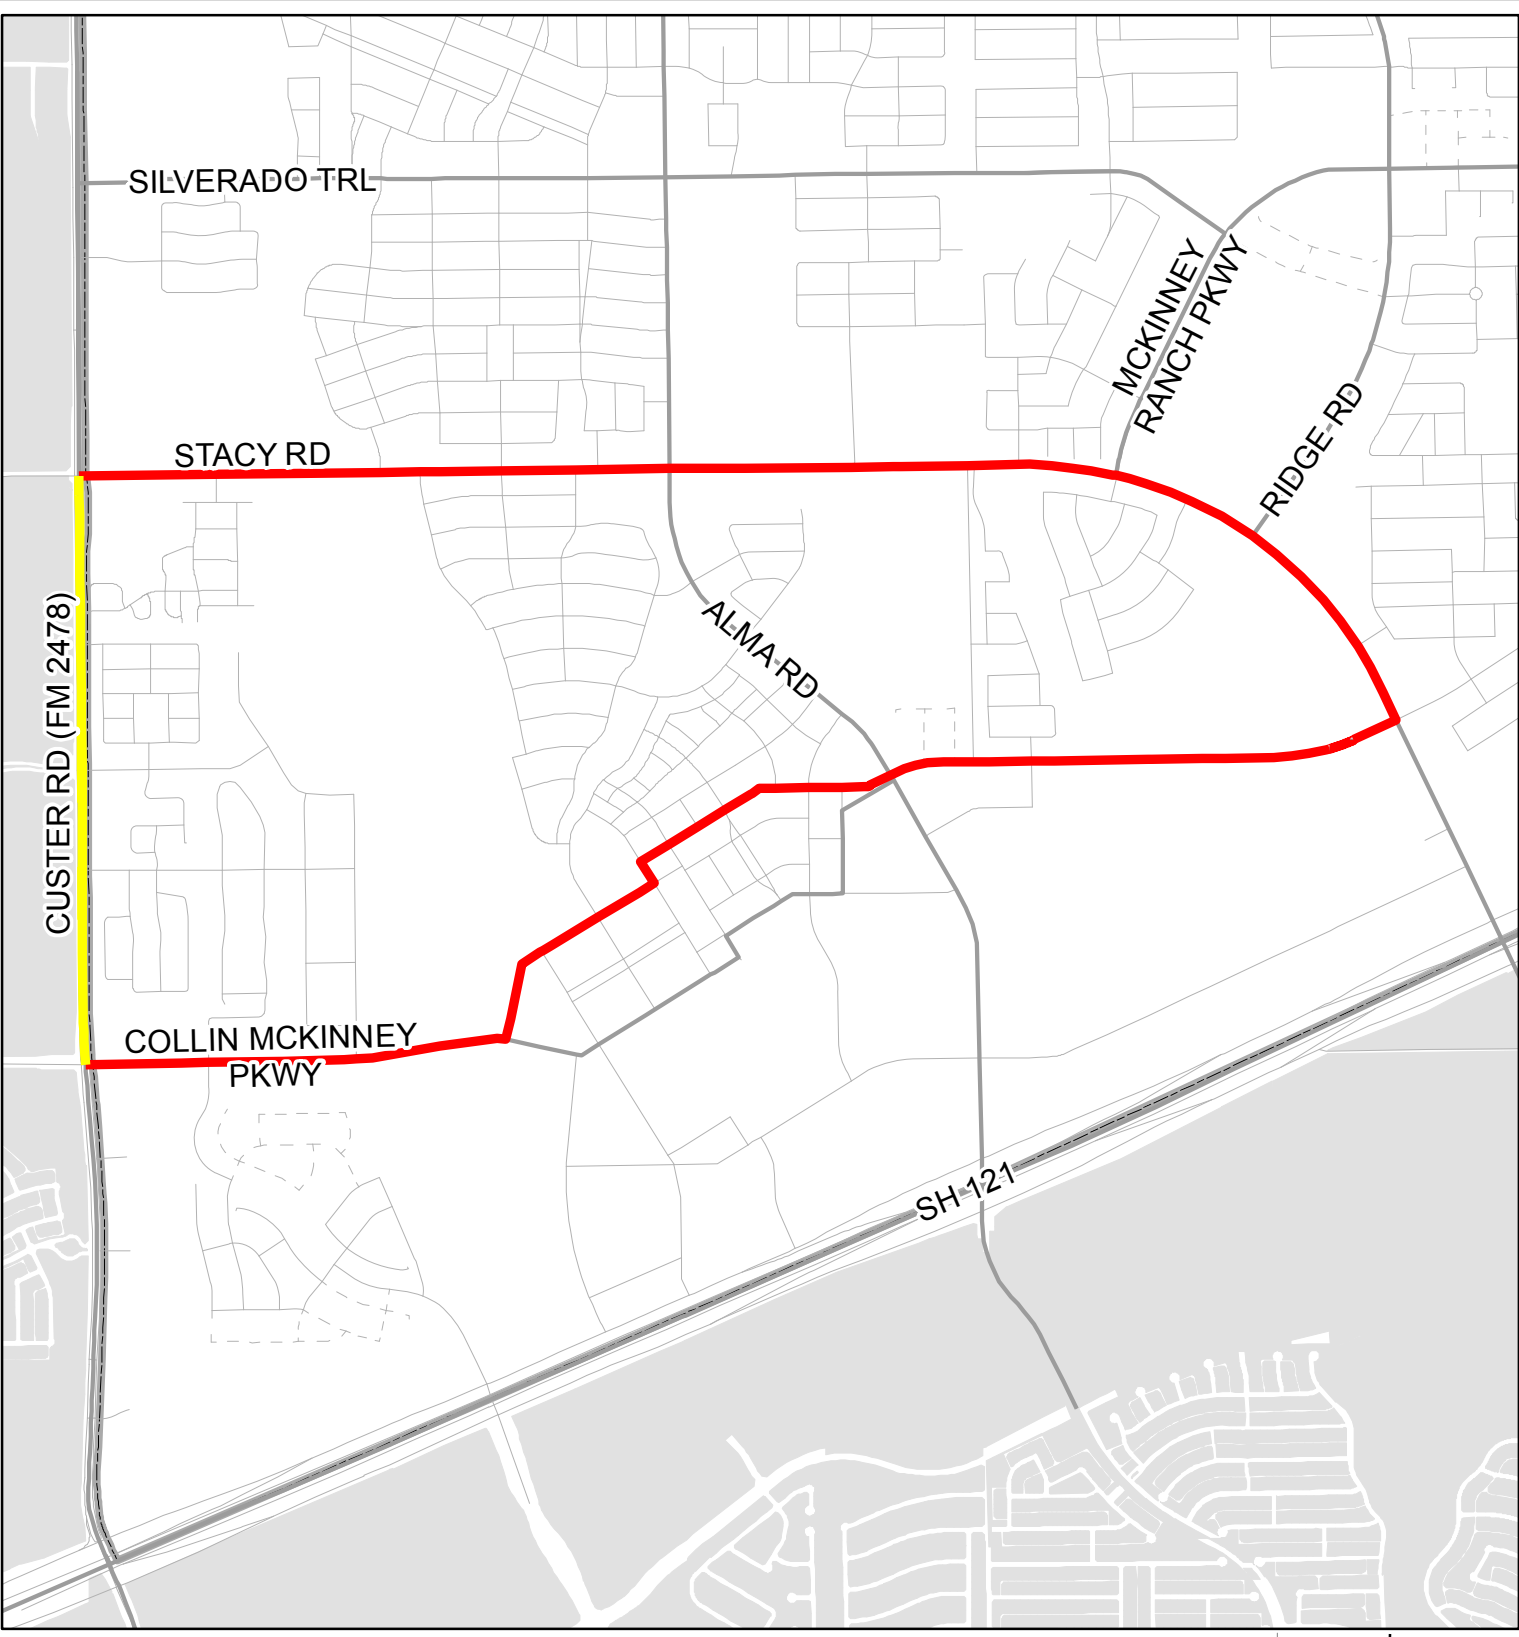

Path: C:\Users\icarmona\Desktop\Projects by Department\Engineering\Agenda Items\20180206 Triathlon\Locator_Triathlon.mxd

Craig Ranch Fitness Triathlon Route

- Triathlon Route along FM 2478 (Covered by Agreement)
- Triathlon Route

Vicinity Map

DISCLAIMER: This map and information contained in it were developed exclusively for use by the City of McKinney. Any use or reliance on this map by anyone else is at that party's risk and without liability to the City of McKinney, its officials or employees for any discrepancies, errors, or variances which may exist.