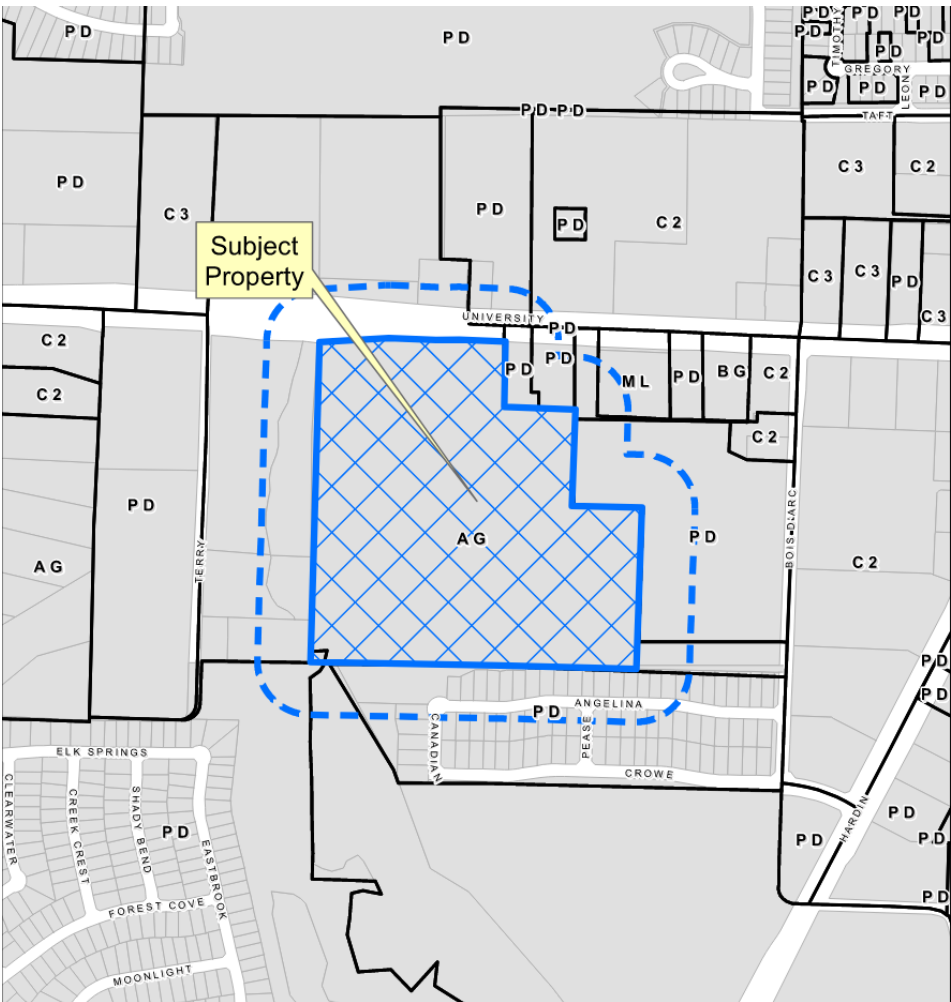

# Mixon US 380 Rezone

24-0011Z

# Location Map

Vicinity Map

# Aerial Exhibit

Vicinity Map