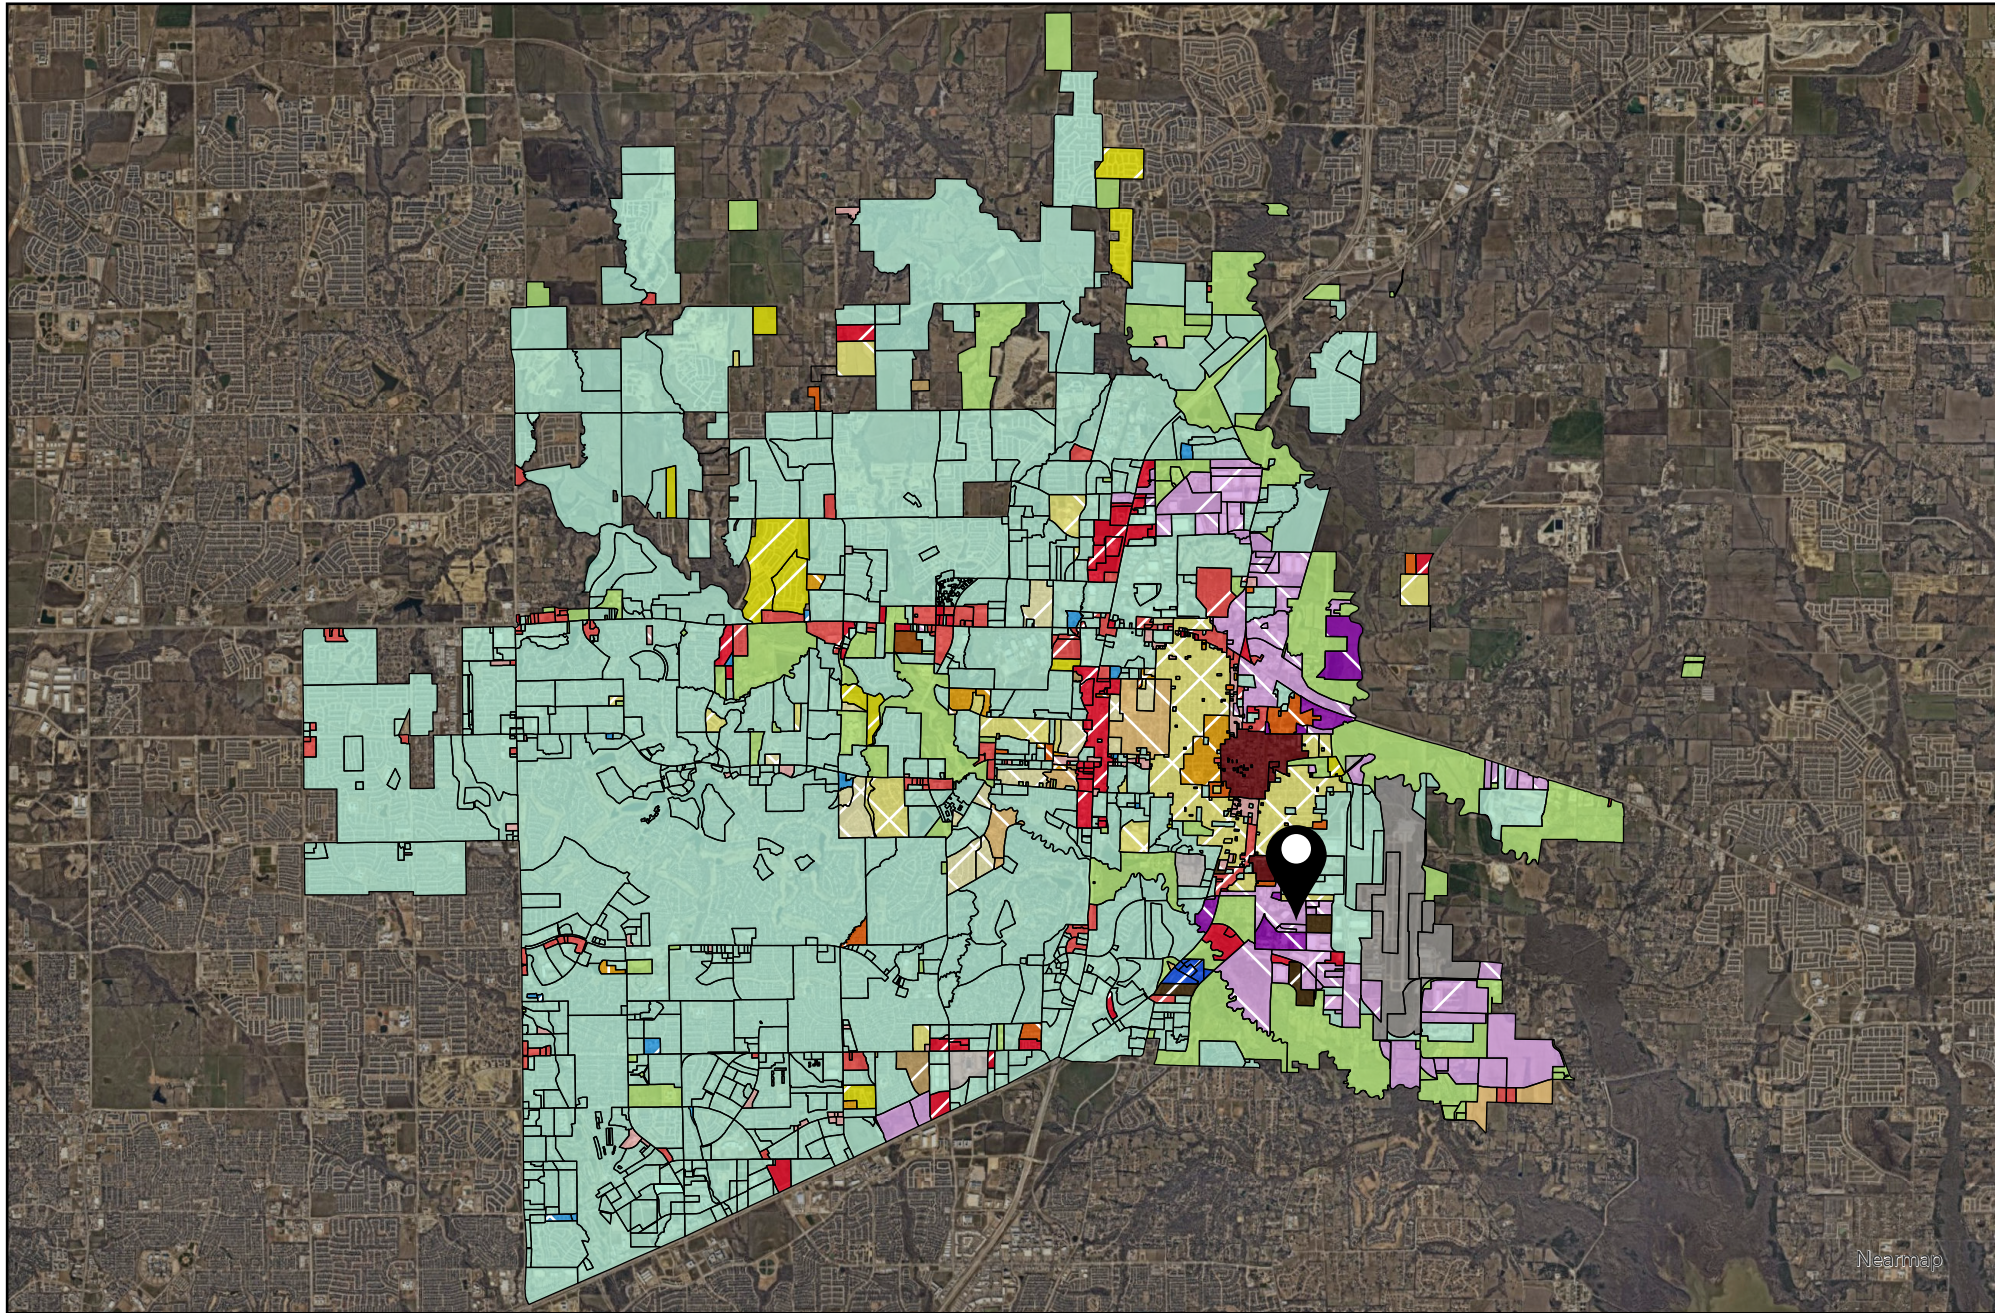

Vicinity Map

## Location Map

SITE2026-0021

 SITE2026-0021

DISCLAIMER: This map and information contained in it were developed exclusively for use by the City of McKinney. Any use or reliance on this map by anyone else is at that party's risk and without liability to the City of McKinney, its officials or employees for any discrepancies, errors, or variances which may exist.

DISCLAIMER: This map and information contained in it were developed exclusively for use by the City of McKinney. Any use or reliance on this map by anyone else is at that party's risk and without liability to the City of McKinney, its officials or employees for any discrepancies, errors, or variances which may exist.

- Placetype
- Aviation
  - Commercial Center
  - Employment Mix
  - Entertainment Center
  - Estate Residential
  - Historic Town Center - Downtown
  - Historic Town Center - Mix
  - Historic Town Center - Residential
  - Manufacturing & Warehousing
  - Mixed Use Center
  - Neighborhood Commercial
  - Professional Center
  - Professional Center
  - Rural Residential
  - Suburban Living
  - Transit-Ready Development
  - Urban Living
  - Floodplain / Amenity Zone
  - Floodplain / Amenity Zone
  - Park
  - Employment Mix / Commercial Center
  - Entertainment Center / Mixed Use Center
  - Manufacturing & Warehousing / Employment Mix
  - Suburban Living / Employment Mix
  - Suburban Living / Estate Residential
  - Professional Center / Commercial Center
  - Professional Center / Employment Mix
  - Professional Center / Commercial Center
  - Professional Center / Employment Mix
  - Manufacturing & Warehousing