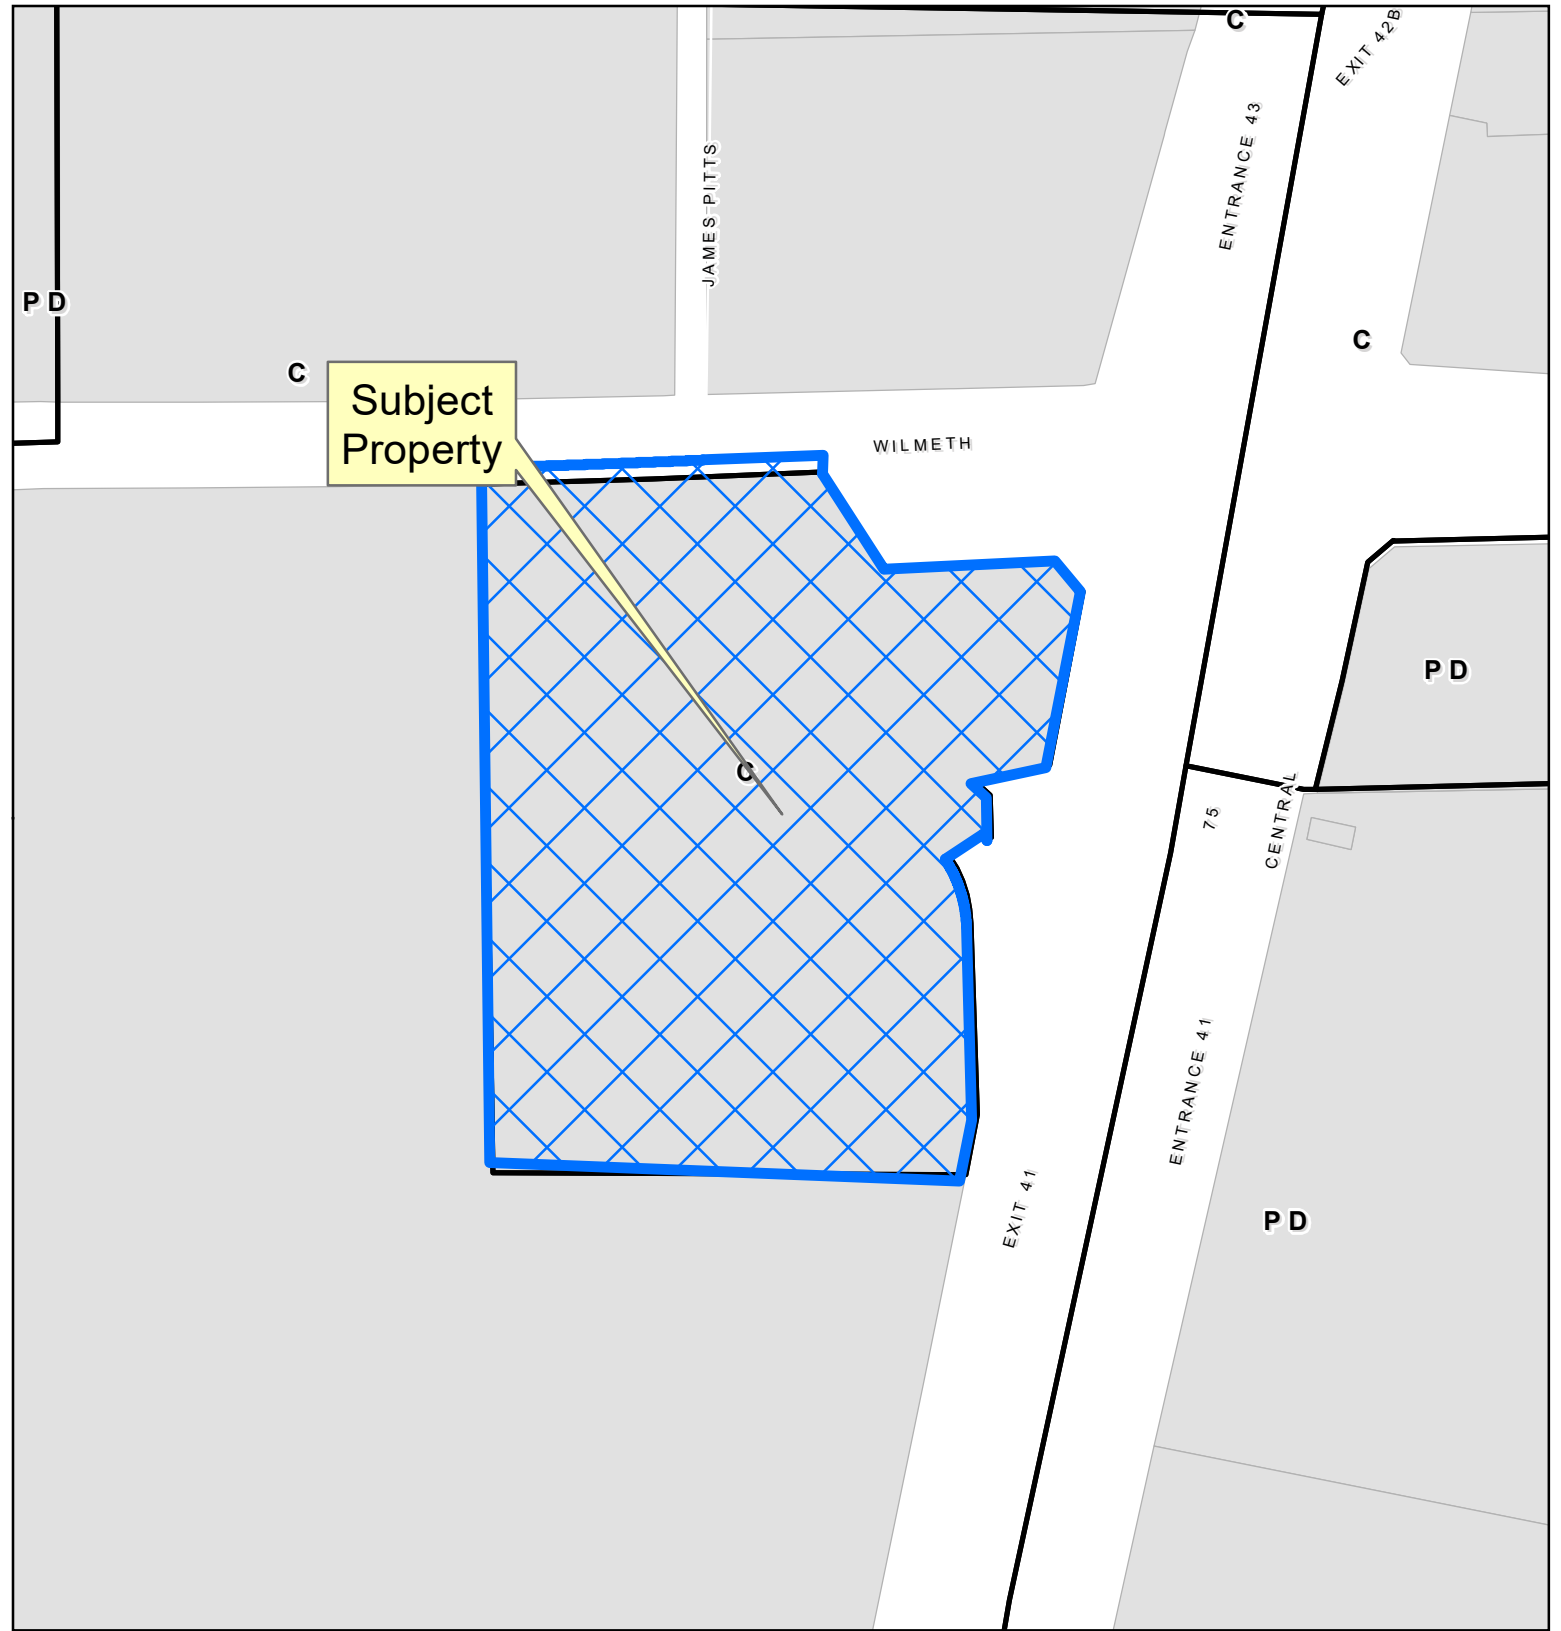

Location Map

PLAT2023-0120

0 125 250 Feet

Case

DISCLAIMER: This map and information contained in it were developed exclusively for use by the City of McKinney. Any use or reliance on this map by anyone else is at that party's risk and without liability to the City of McKinney, its officials or employees for any discrepancies, errors, or variances which may exist.

Location Map

PLAT2023-0120

DISCLAIMER: This map and information contained in it were developed exclusively for use by the City of McKinney. Any use or reliance on this map by anyone else is at that party's risk and without liability to the City of McKinney, its officials or employees for any discrepancies, errors, or variances which may exist.