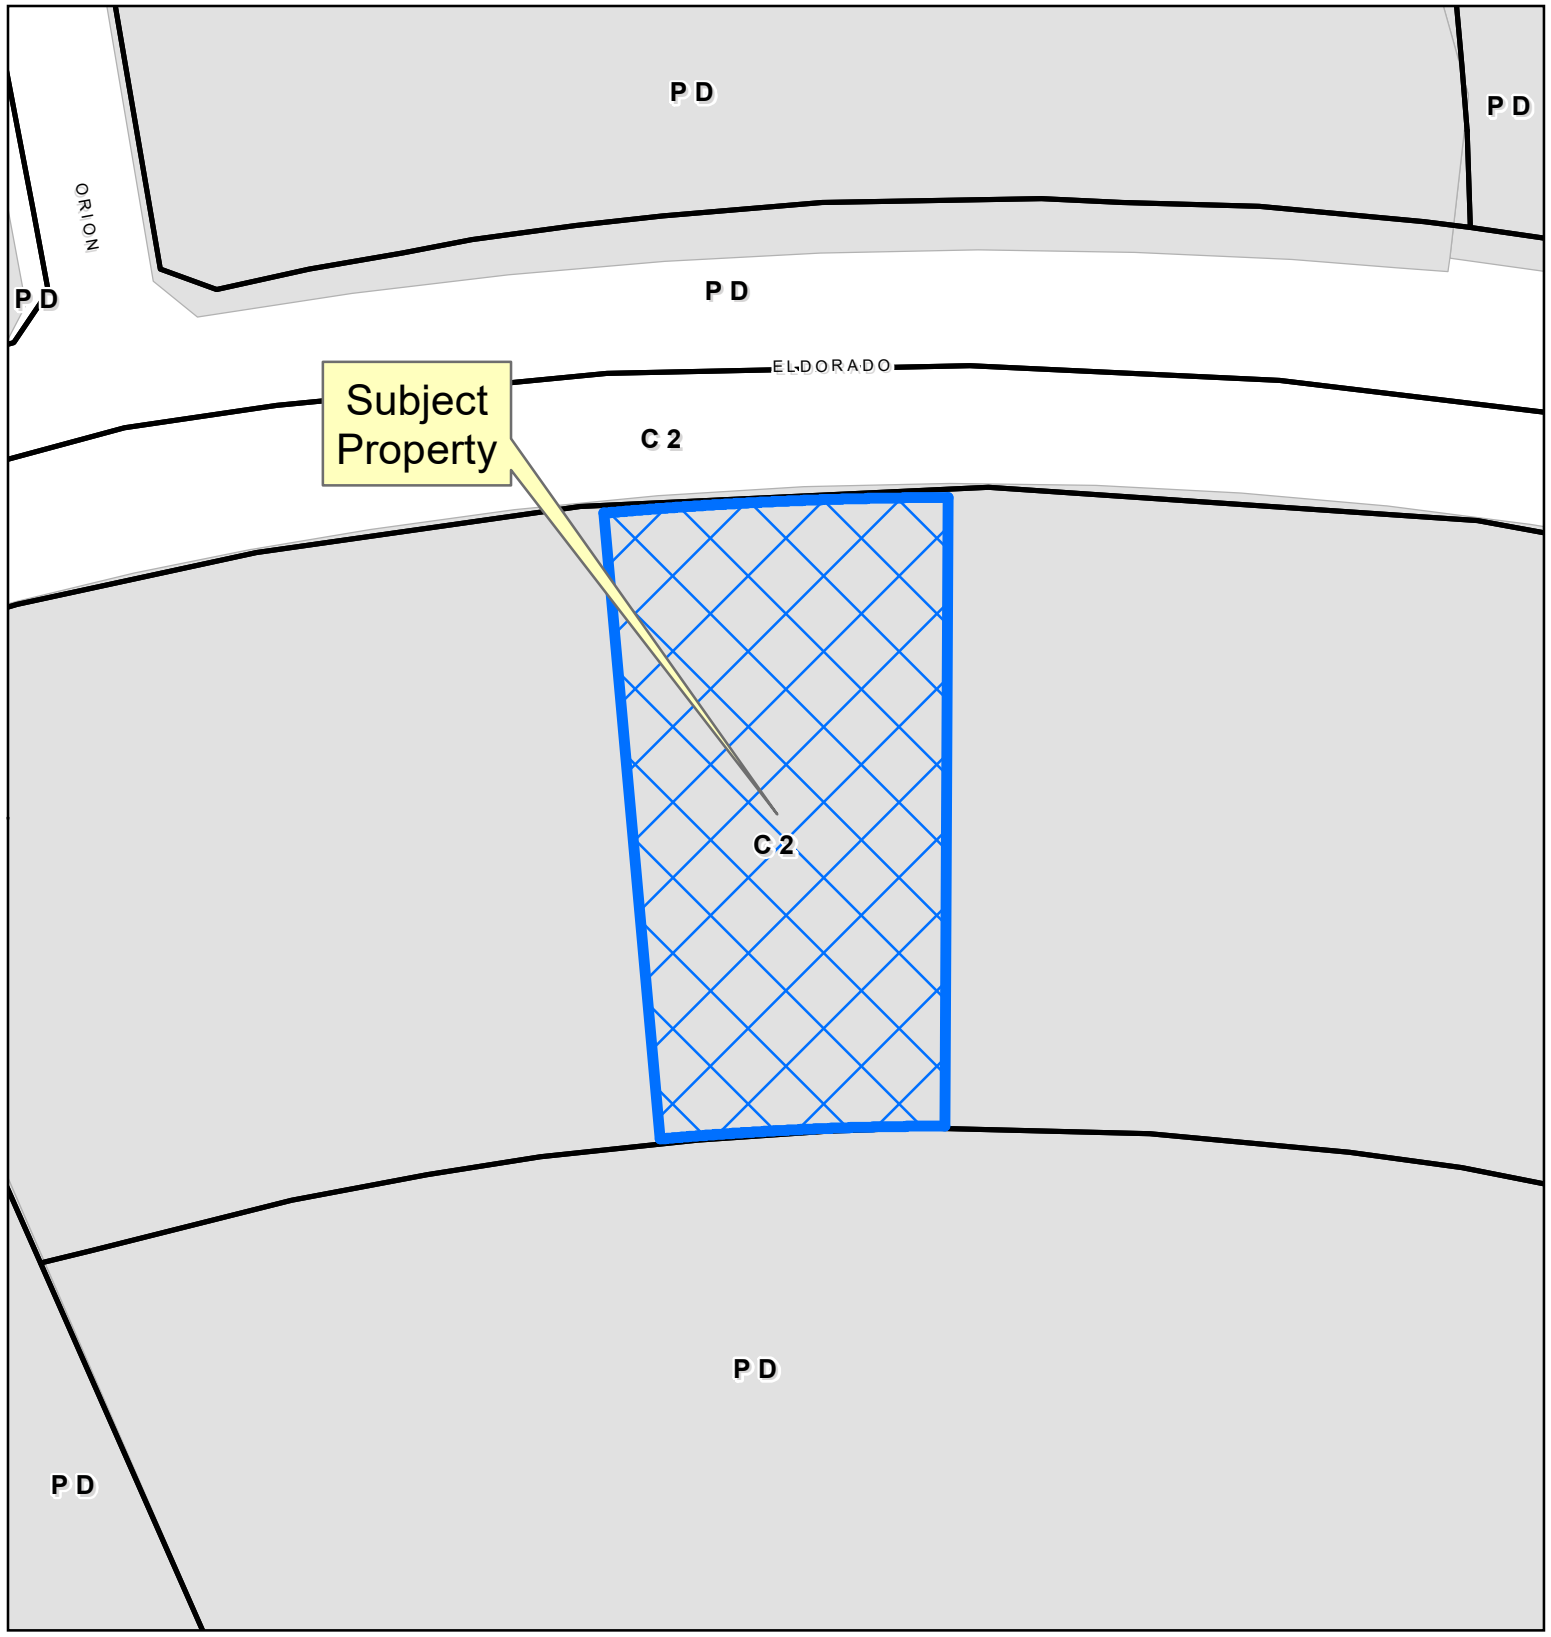

Vicinity Map

## Location Map

SUP2024-0002

0 40 80 Feet

Case

DISCLAIMER: This map and information contained in it were developed exclusively for use by the City of McKinney. Any use or reliance on this map by anyone else is at that party's risk and without liability to the City of McKinney, its officials or employees, for any discrepancies, errors, or variances which may exist.