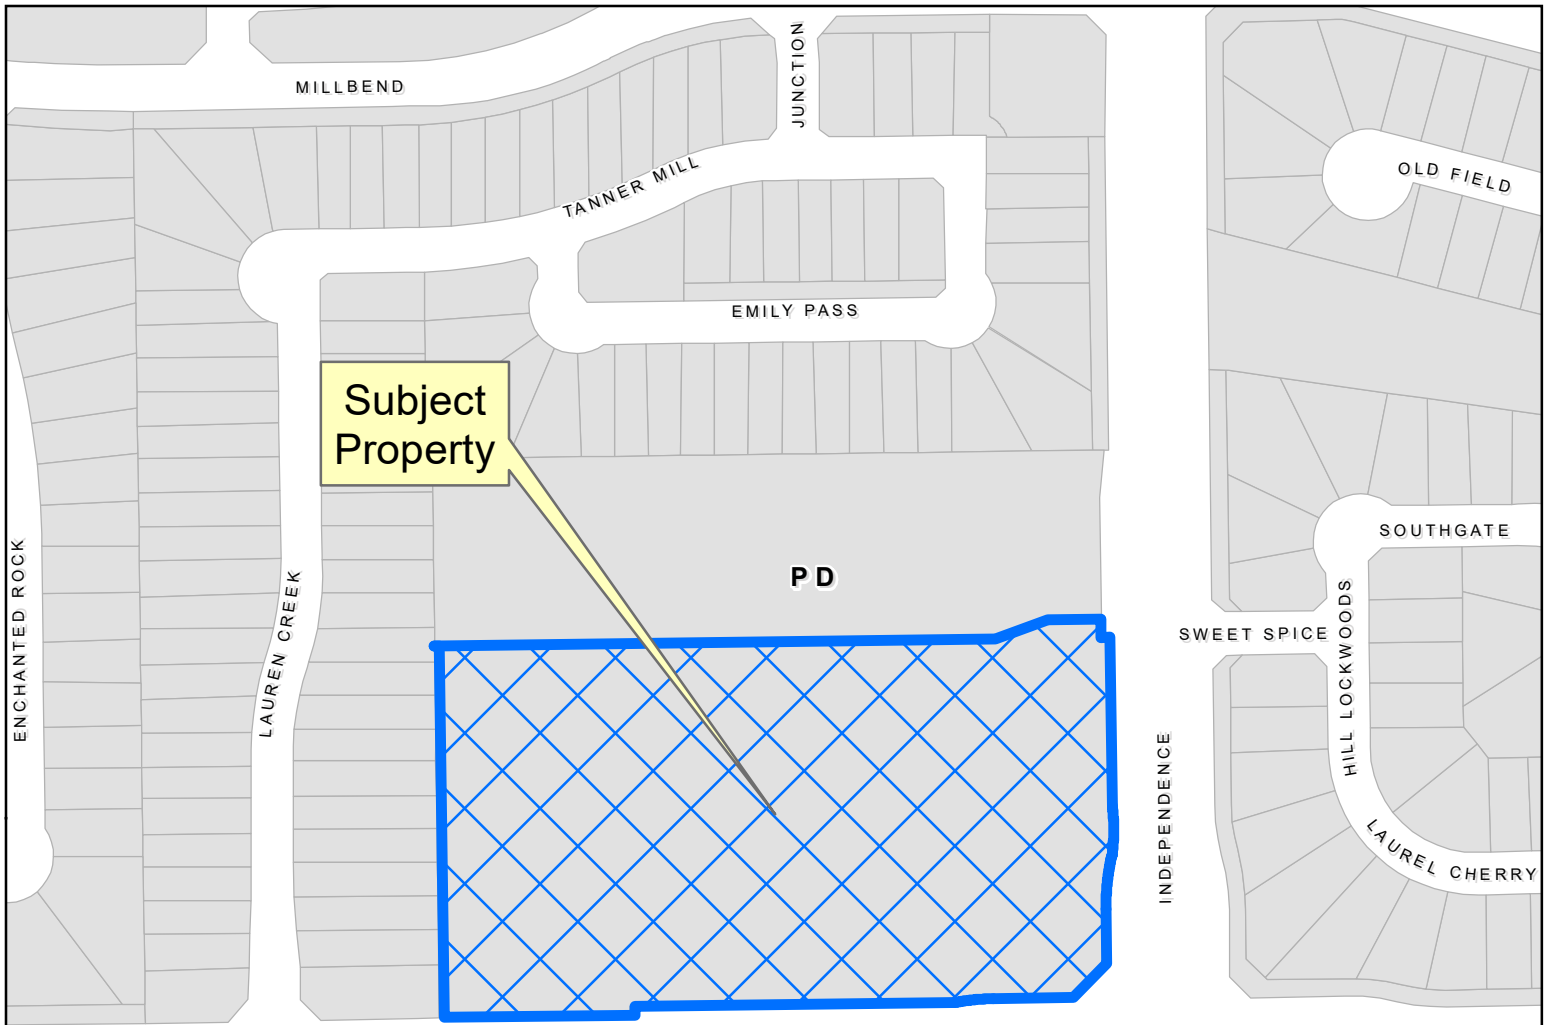

Subject Property

PD

20-0004SUP

WESTRIDGE

PD

HOUGHTON

PD

PD

TYLER

GARFIELD

FILLMORE

ASHBURN

FREEPORT

C1

Vicinity Map

Location Map

PLAT2023-0171

Case

DISCLAIMER: This map and information contained in it were developed exclusively for use by the City of McKinney. Any use or reliance on this map by anyone else is at that party's risk and without liability to the City of McKinney, its officials or employees for any discrepancies, errors, or variances which may exist.