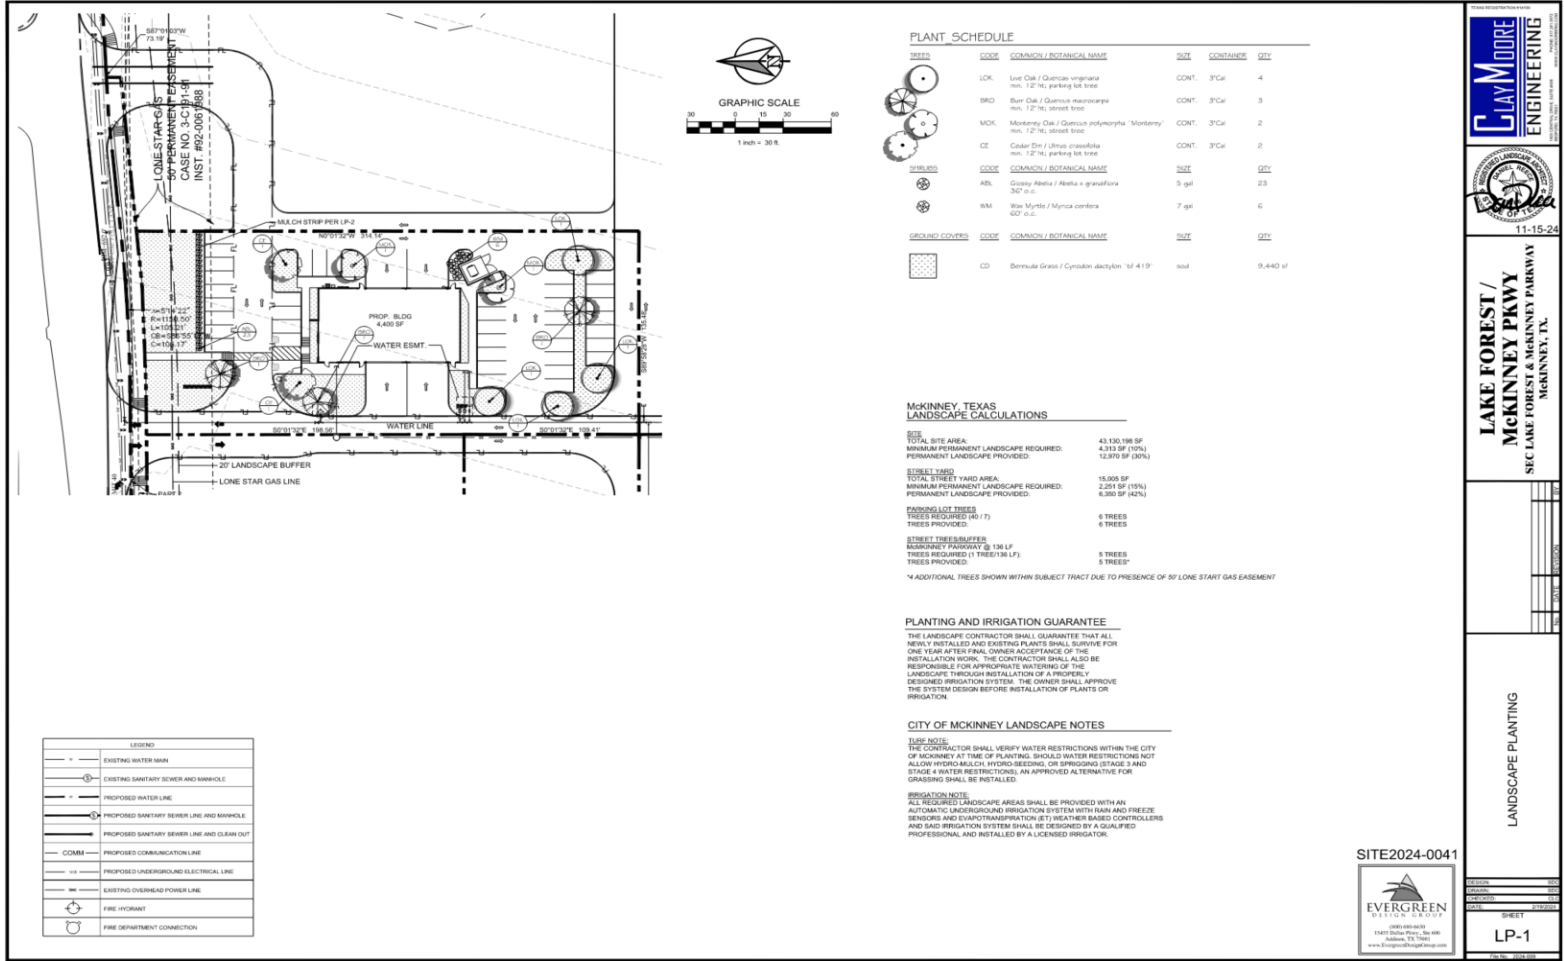

Service Street Auto Site Plan

24-0041SP

Location Map

Aerial Exhibit

Proposed Landscape Plan

LAKE FOREST / MCKINNEY PKWY
SEC LAKE FOREST & MCKINNEY PARKWAY
MCKINNEY, TX.

DATE	11-15-24
SCALE	AS SHOWN
PROJECT	LAKE FOREST / MCKINNEY PKWY
SHEET	LP-1

LANDSCAPE PLANTING