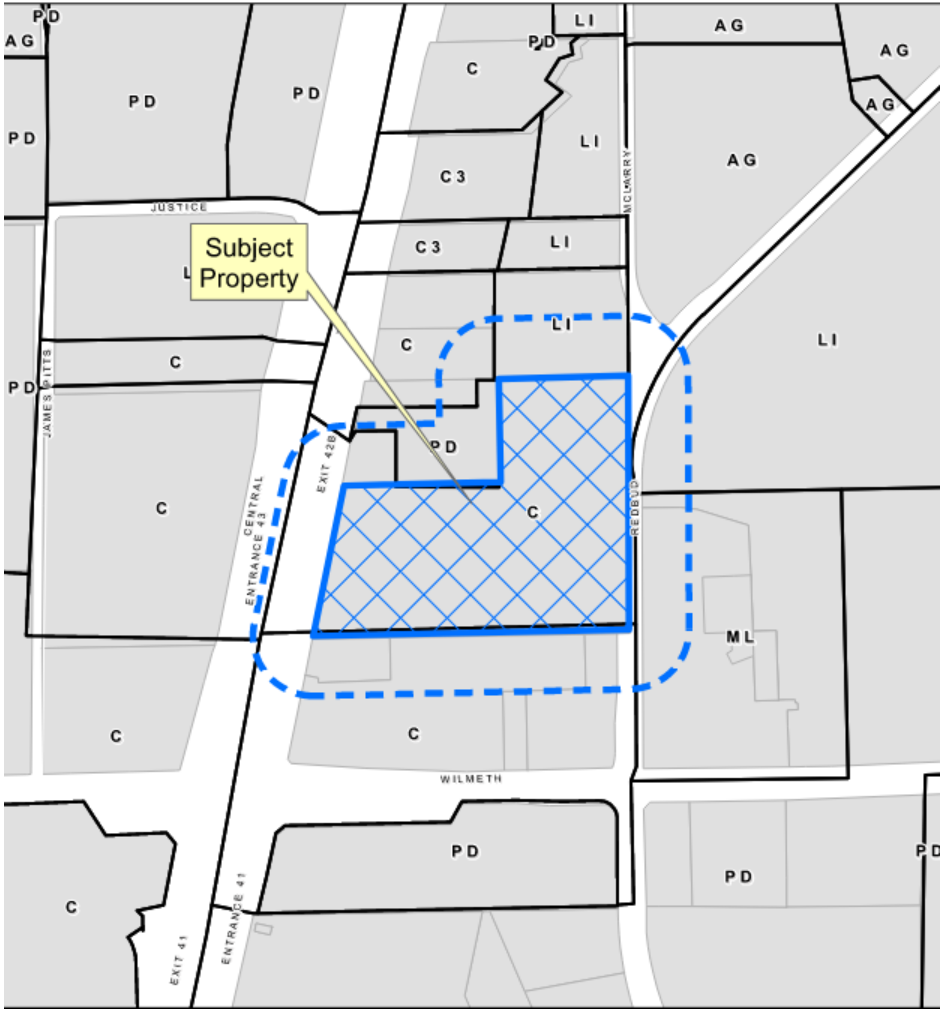

# Central Expressway I1

23-0063Z

# Location Map

# Aerial Exhibit

# Proposed Zoning Exhibit

Winkelmann	
9-8-2023	
ZONING EXHIBIT NORTH CENTRAL 3298 N. CENTRAL EXPY MCKINNEY, TX 75071	
01	