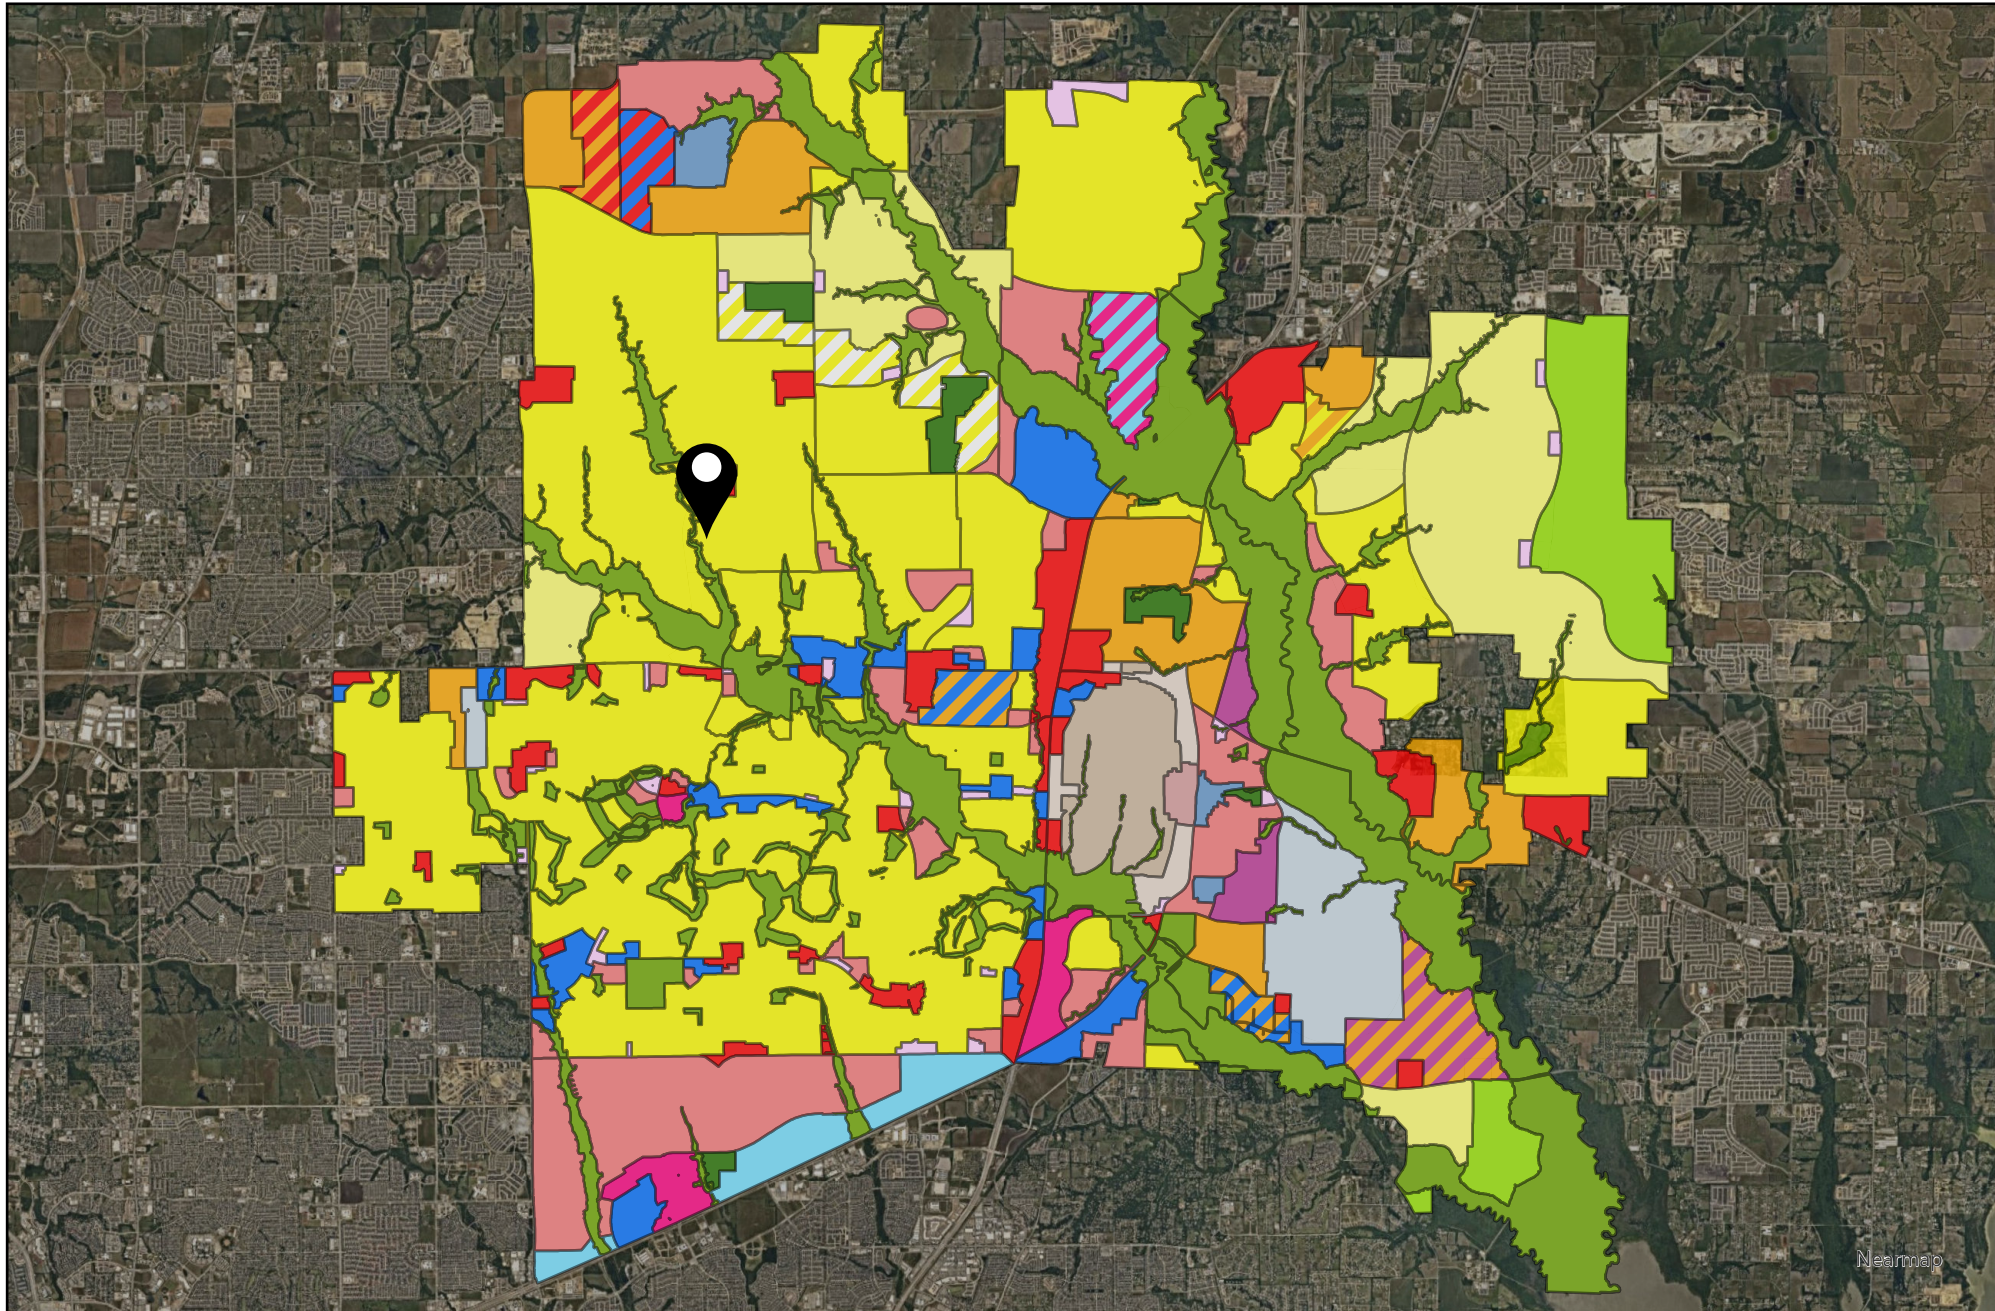

Vicinity Map

 ZONE2026-0023

DISCLAIMER: This map and information contained in it were developed exclusively for use by the City of McKinney. Any use or reliance on this map by anyone else is at that party's risk and without liability to the City of McKinney, its officials or employees for any discrepancies, errors, or variances which may exist.

- Placetype
- Aviation
 - Commercial Center
 - Employment Mix
 - Entertainment Center
 - Estate Residential
 - Historic Town Center - Downtown
 - Historic Town Center - Mix
 - Historic Town Center - Residential
 - Manufacturing & Warehousing
 - Mixed Use Center
 - Neighborhood Commercial
 - Professional Center
 - Professional Center
 - Rural Residential
 - Suburban Living
 - Transit-Ready Development
 - Urban Living
 - Floodplain / Amenity Zone
 - Floodplain / Amenity Zone
 - Park
 - Employment Mix / Commercial Center
 - Entertainment Center / Mixed Use Center
 - Manufacturing & Warehousing / Employment Mix
 - Suburban Living / Employment Mix
 - Suburban Living / Estate Residential
 - Professional Center / Commercial Center
 - Professional Center / Employment Mix
 - Professional Center / Commercial Center
 - Professional Center / Employment Mix
 - Manufacturing & Warehousing

Nearmap