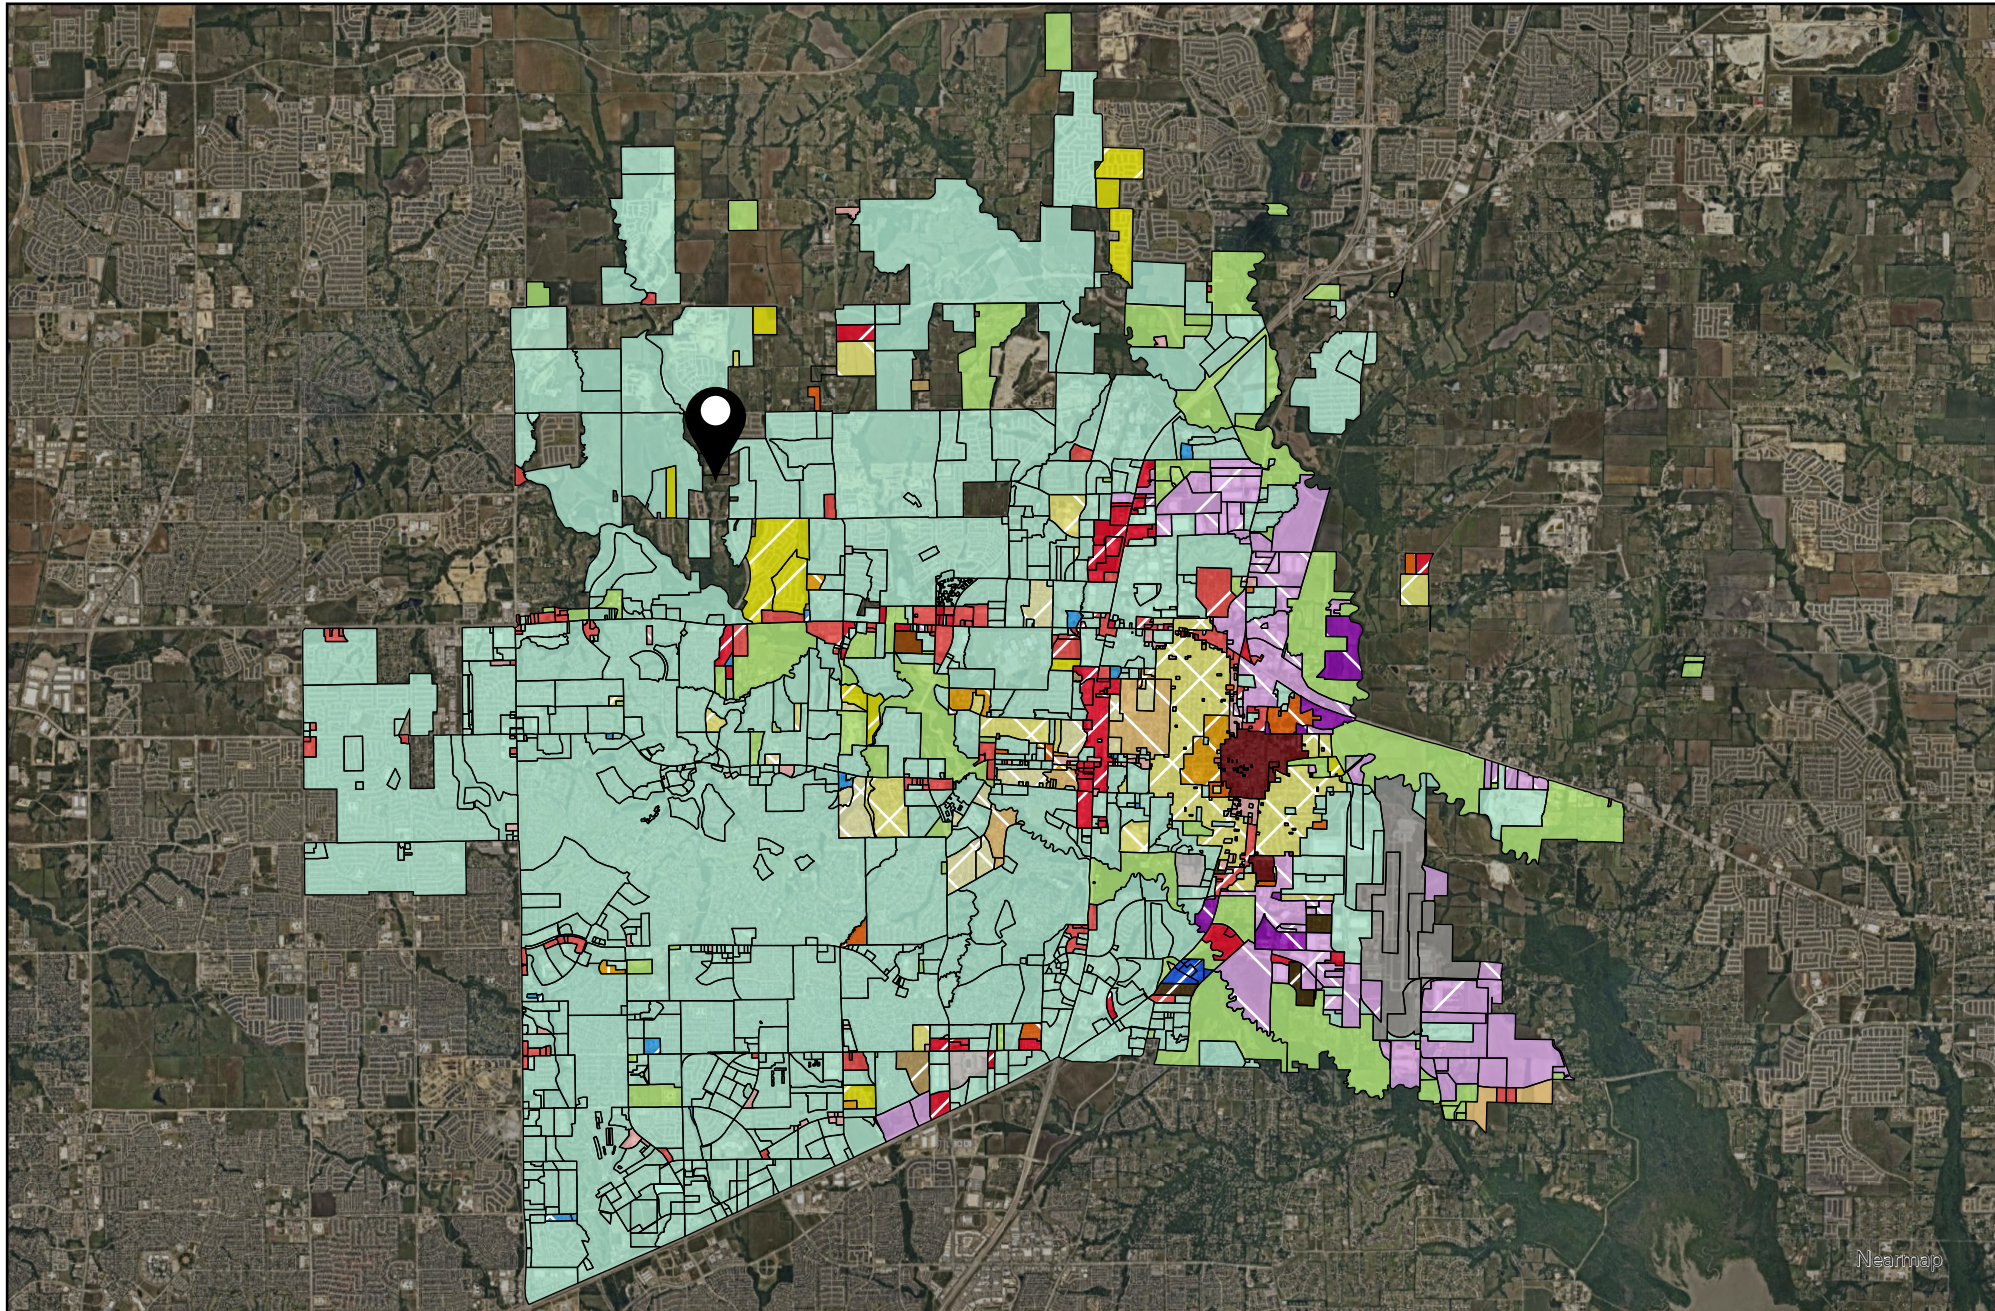

DISCLAIMER: This map and information contained in it were developed exclusively for use by the City of McKinney. Any use or reliance on this map by anyone else is at that party's risk and without liability to the City of McKinney, its officials or employees for any discrepancies, errors, or variances which may exist.

Nearmap