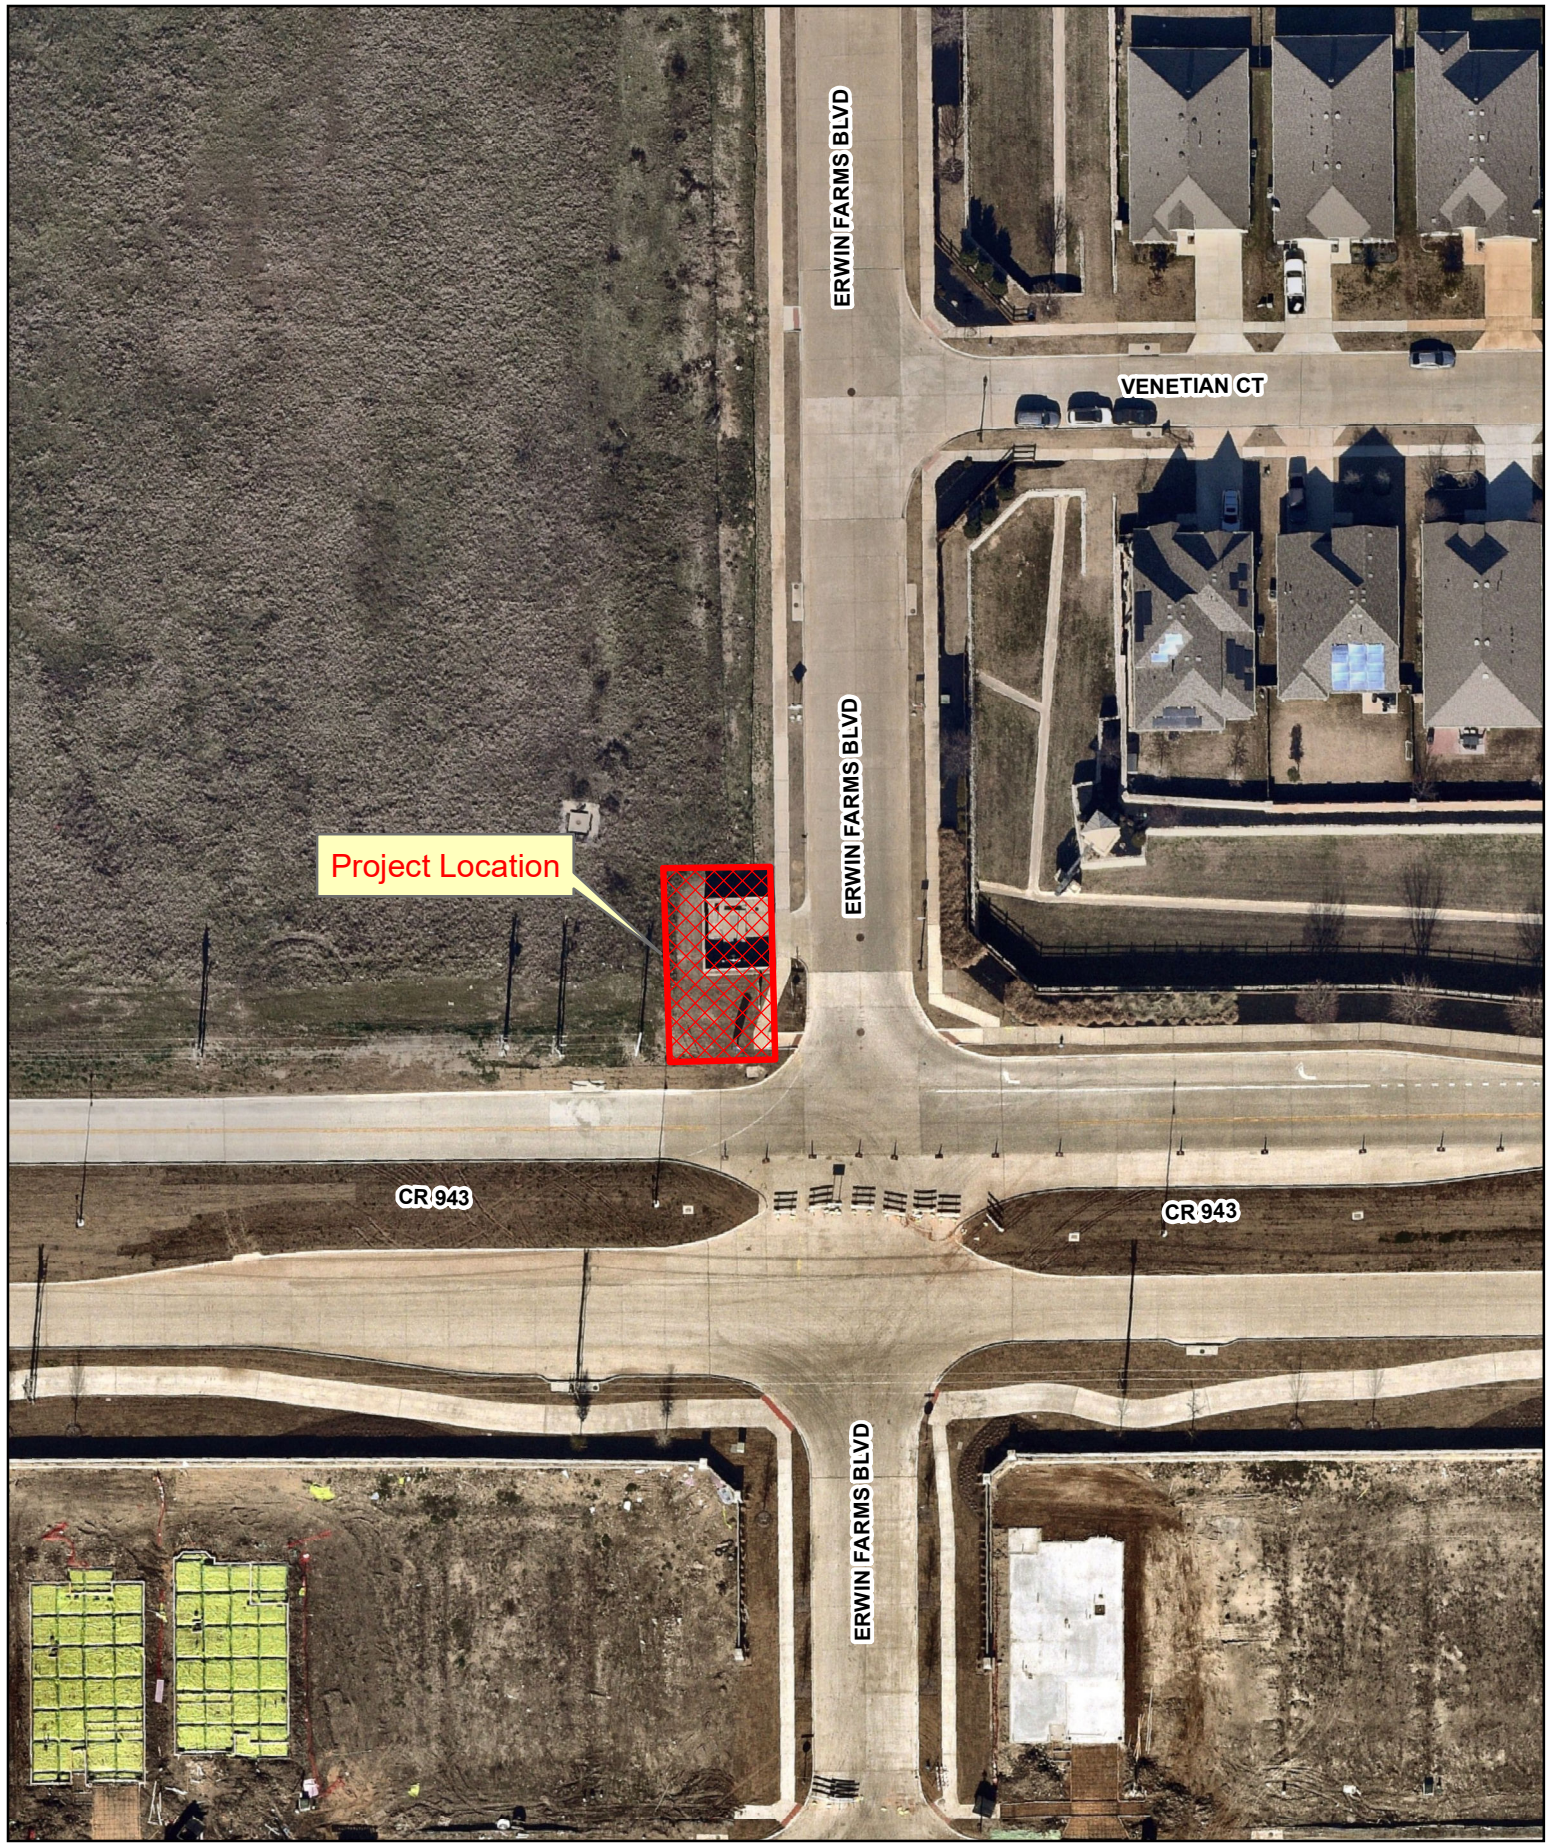

Project Location

ERWIN FARMS BLVD

VENETIAN CT

ERWIN FARMS BLVD

CR 943

CR 943

ERWIN FARMS BLVD

Location Map

WW2435
3031 Erwin Farms Blvd

Source: City of McKinney GIS
Date: 5/20/2024

DISCLAIMER: This map and information contained in it were developed exclusively for use by the City of McKinney. Any use or reliance on this map by anyone else is at that party's risk and without liability to the City of McKinney, its officials or employees for any discrepancies, errors, or variances which may exist.