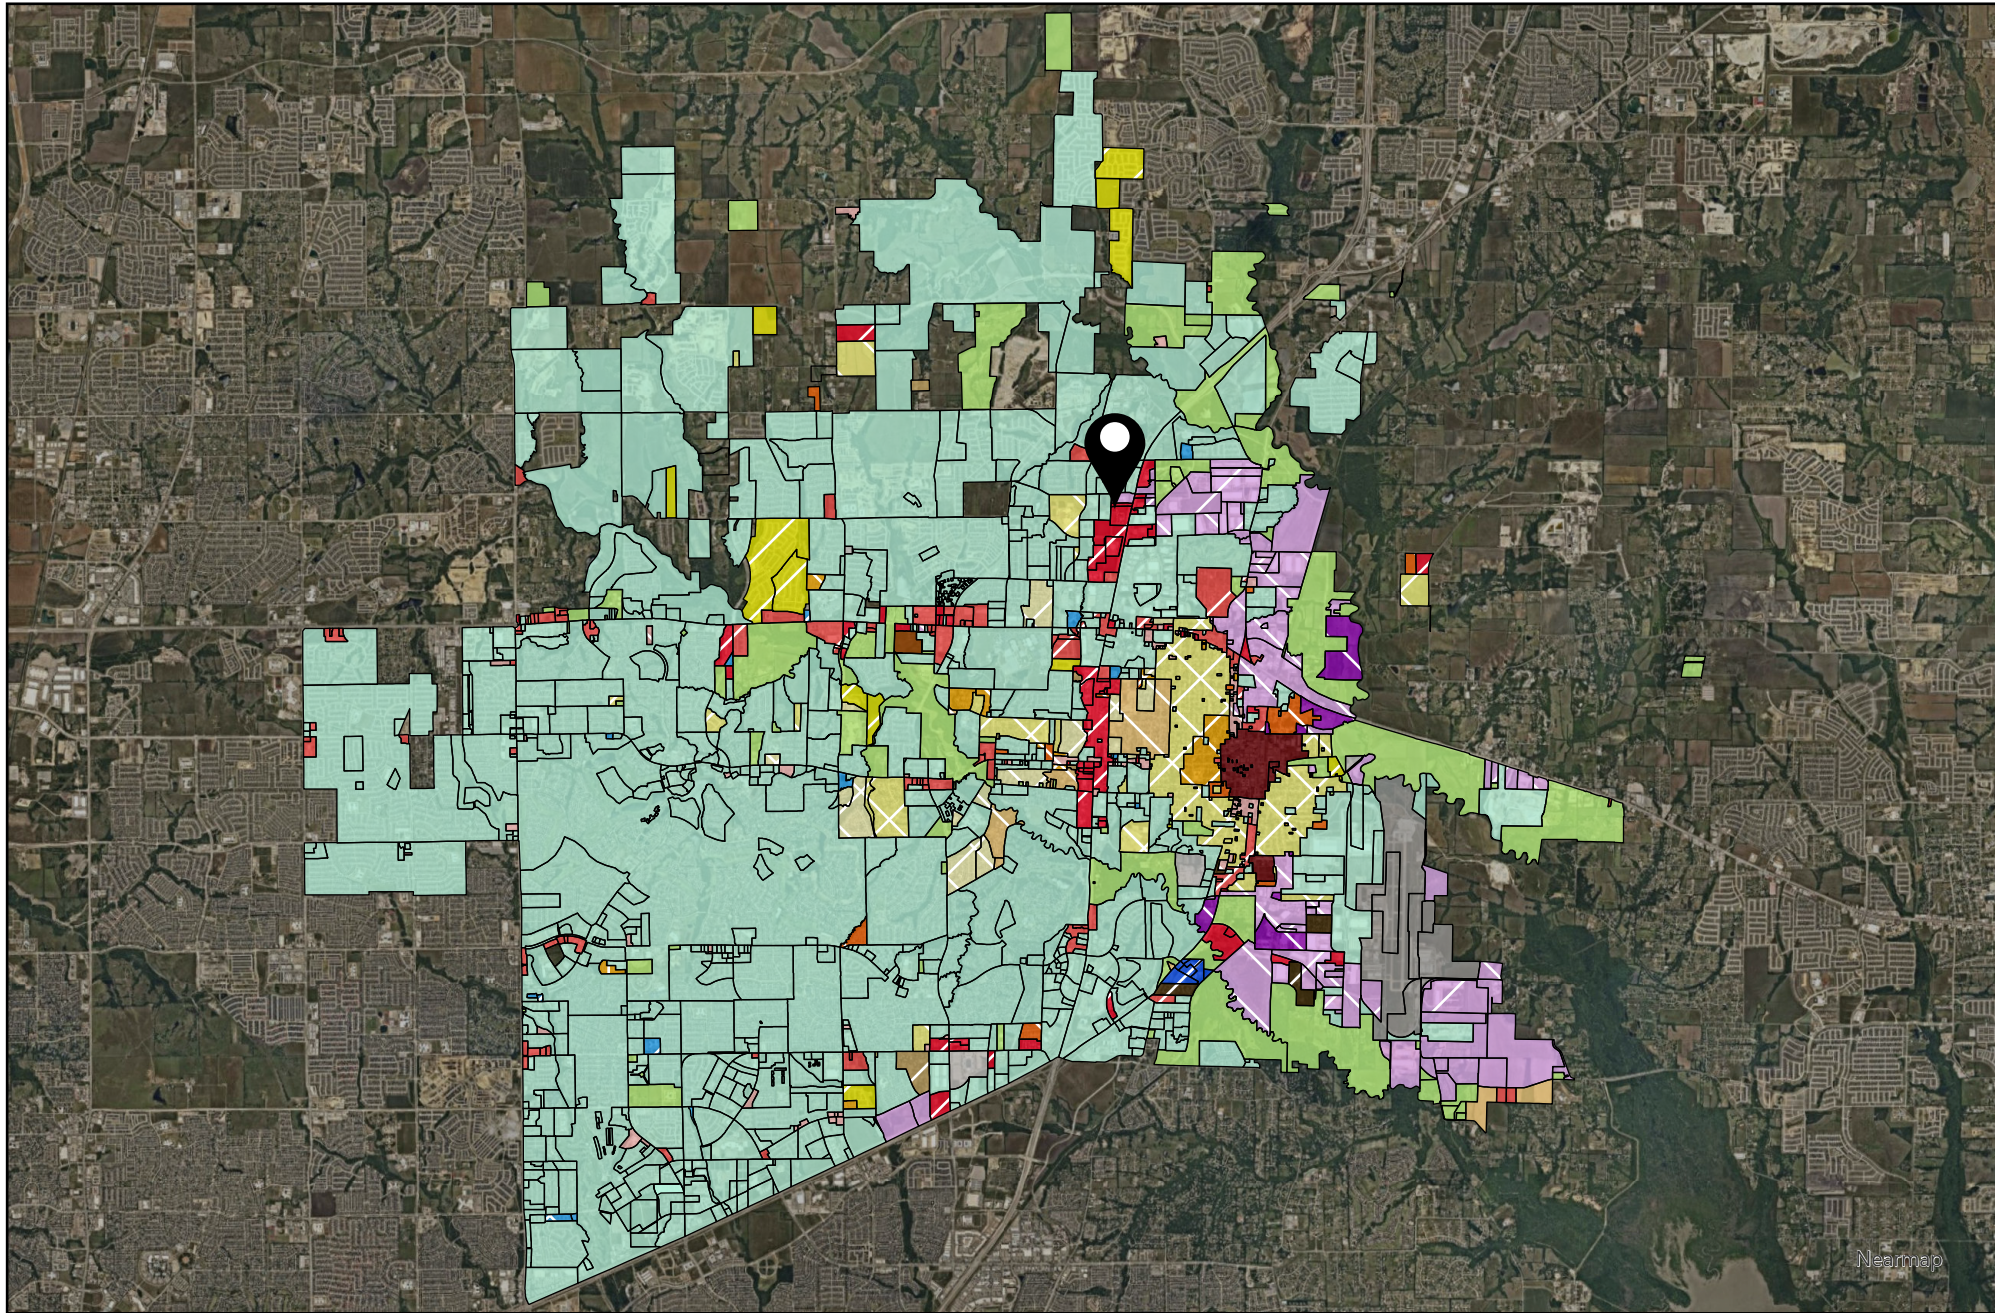

DISCLAIMER: This map and information contained in it were developed exclusively for use by the City of McKinney. Any use or reliance on this map by anyone else is at that party's risk and without liability to the City of McKinney, its officials or employees for any discrepancies, errors, or variances which may exist.