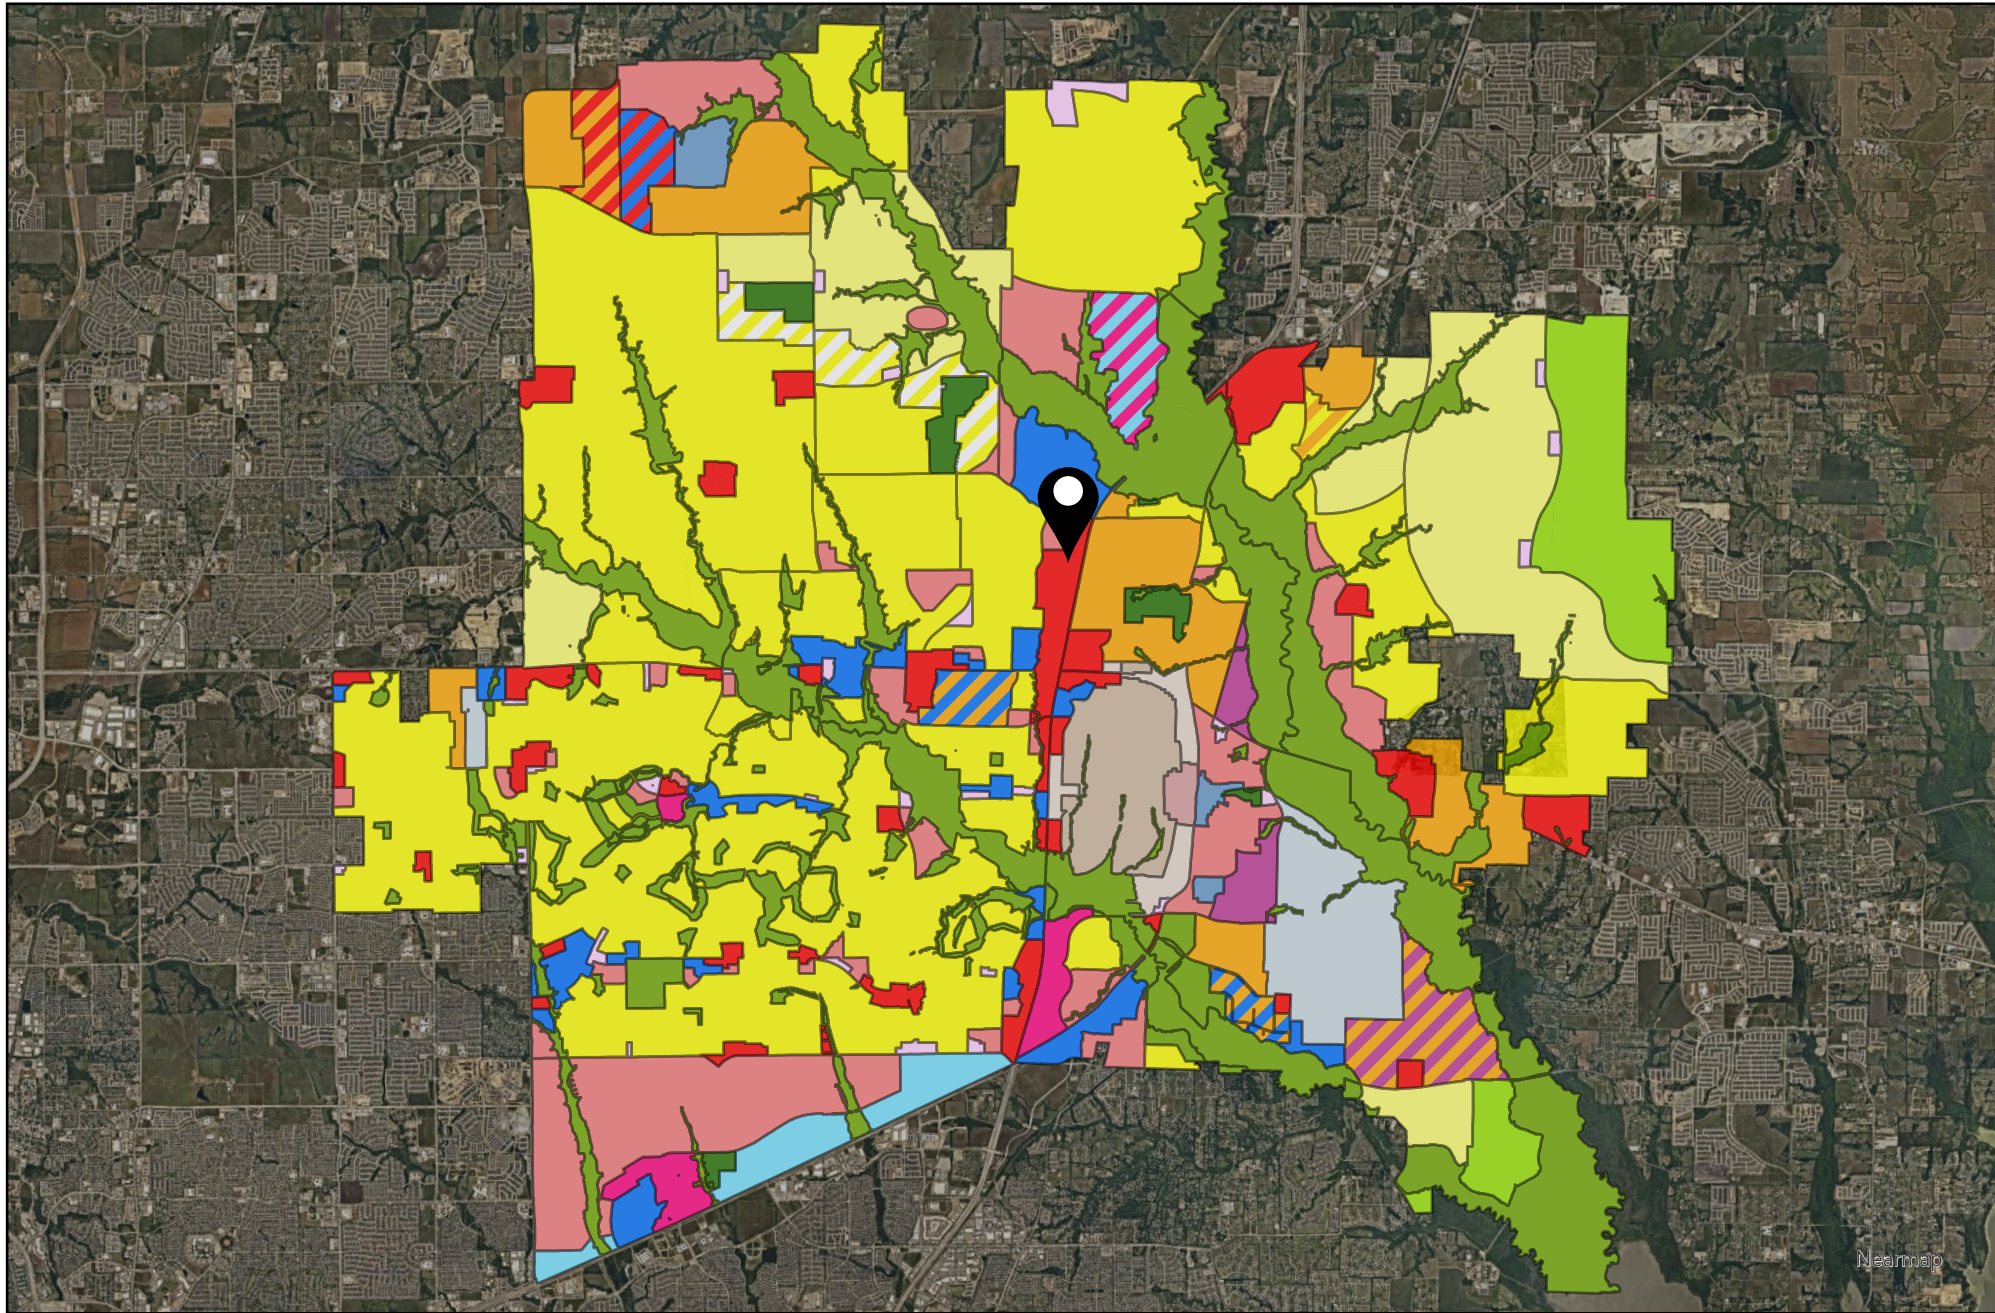

Vicinity Map

 SUP2026-0006

DISCLAIMER: This map and information contained in it were developed exclusively for use by the City of McKinney. Any use or reliance on this map by anyone else is at that party's risk and without liability to the City of McKinney, its officials or employees for any discrepancies, errors, or variances which may exist.

- Placetype
- Aviation
 - Commercial Center
 - Employment Mix
 - Entertainment Center
 - Estate Residential
 - Historic Town Center - Downtown
 - Historic Town Center - Mix
 - Historic Town Center - Residential
 - Manufacturing & Warehousing
 - Mixed Use Center
 - Neighborhood Commercial
 - Professional Center
 - Professional Center
 - Rural Residential
 - Suburban Living
 - Transit-Ready Development
 - Urban Living
 - Floodplain / Amenity Zone
 - Floodplain / Amenity Zone
 - Park
 - Employment Mix / Commercial Center
 - Entertainment Center / Mixed Use Center
 - Manufacturing & Warehousing / Employment Mix
 - Suburban Living / Employment Mix
 - Suburban Living / Estate Residential
 - Professional Center / Commercial Center
 - Professional Center / Employment Mix
 - Professional Center / Commercial Center
 - Professional Center / Employment Mix
 - Manufacturing & Warehousing