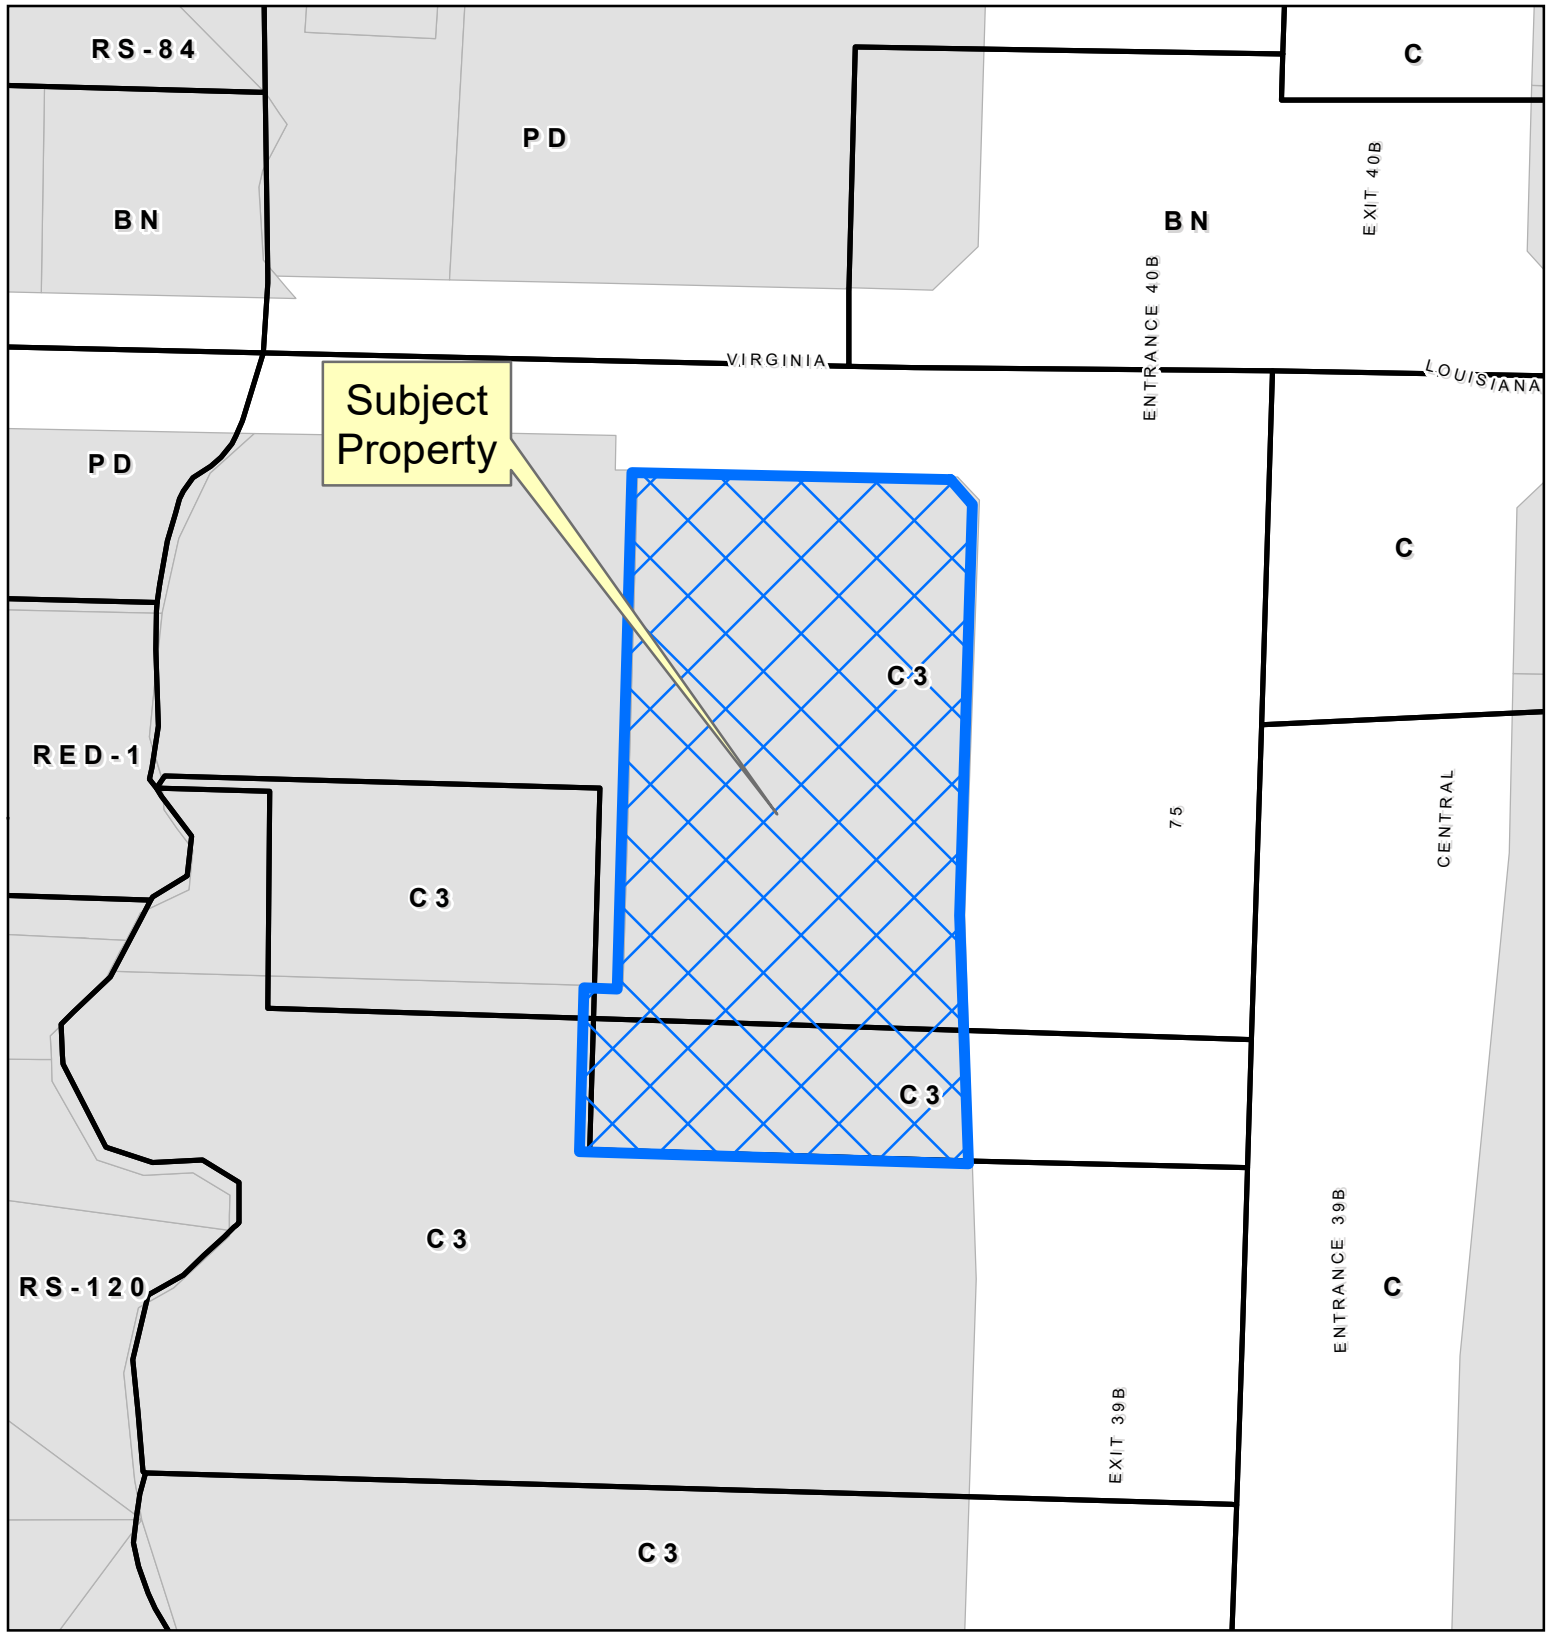

## Location Map

PLAT2023-0180

0 70 140 Feet

DISCLAIMER: This map and information contained in it were developed exclusively for use by the City of McKinney. Any use or reliance on this map by anyone else is at that party's risk and without liability to the City of McKinney, its officials or employees for any discrepancies, errors, or variances which may exist.

Location Map  
 PLAT2023-0180

DISCLAIMER: This map and information contained in it were developed exclusively for use by the City of McKinney. Any use or reliance on this map by anyone else is at that party's risk and without liability to the City of McKinney, its officials or employees for any discrepancies, errors, or variances which may exist.